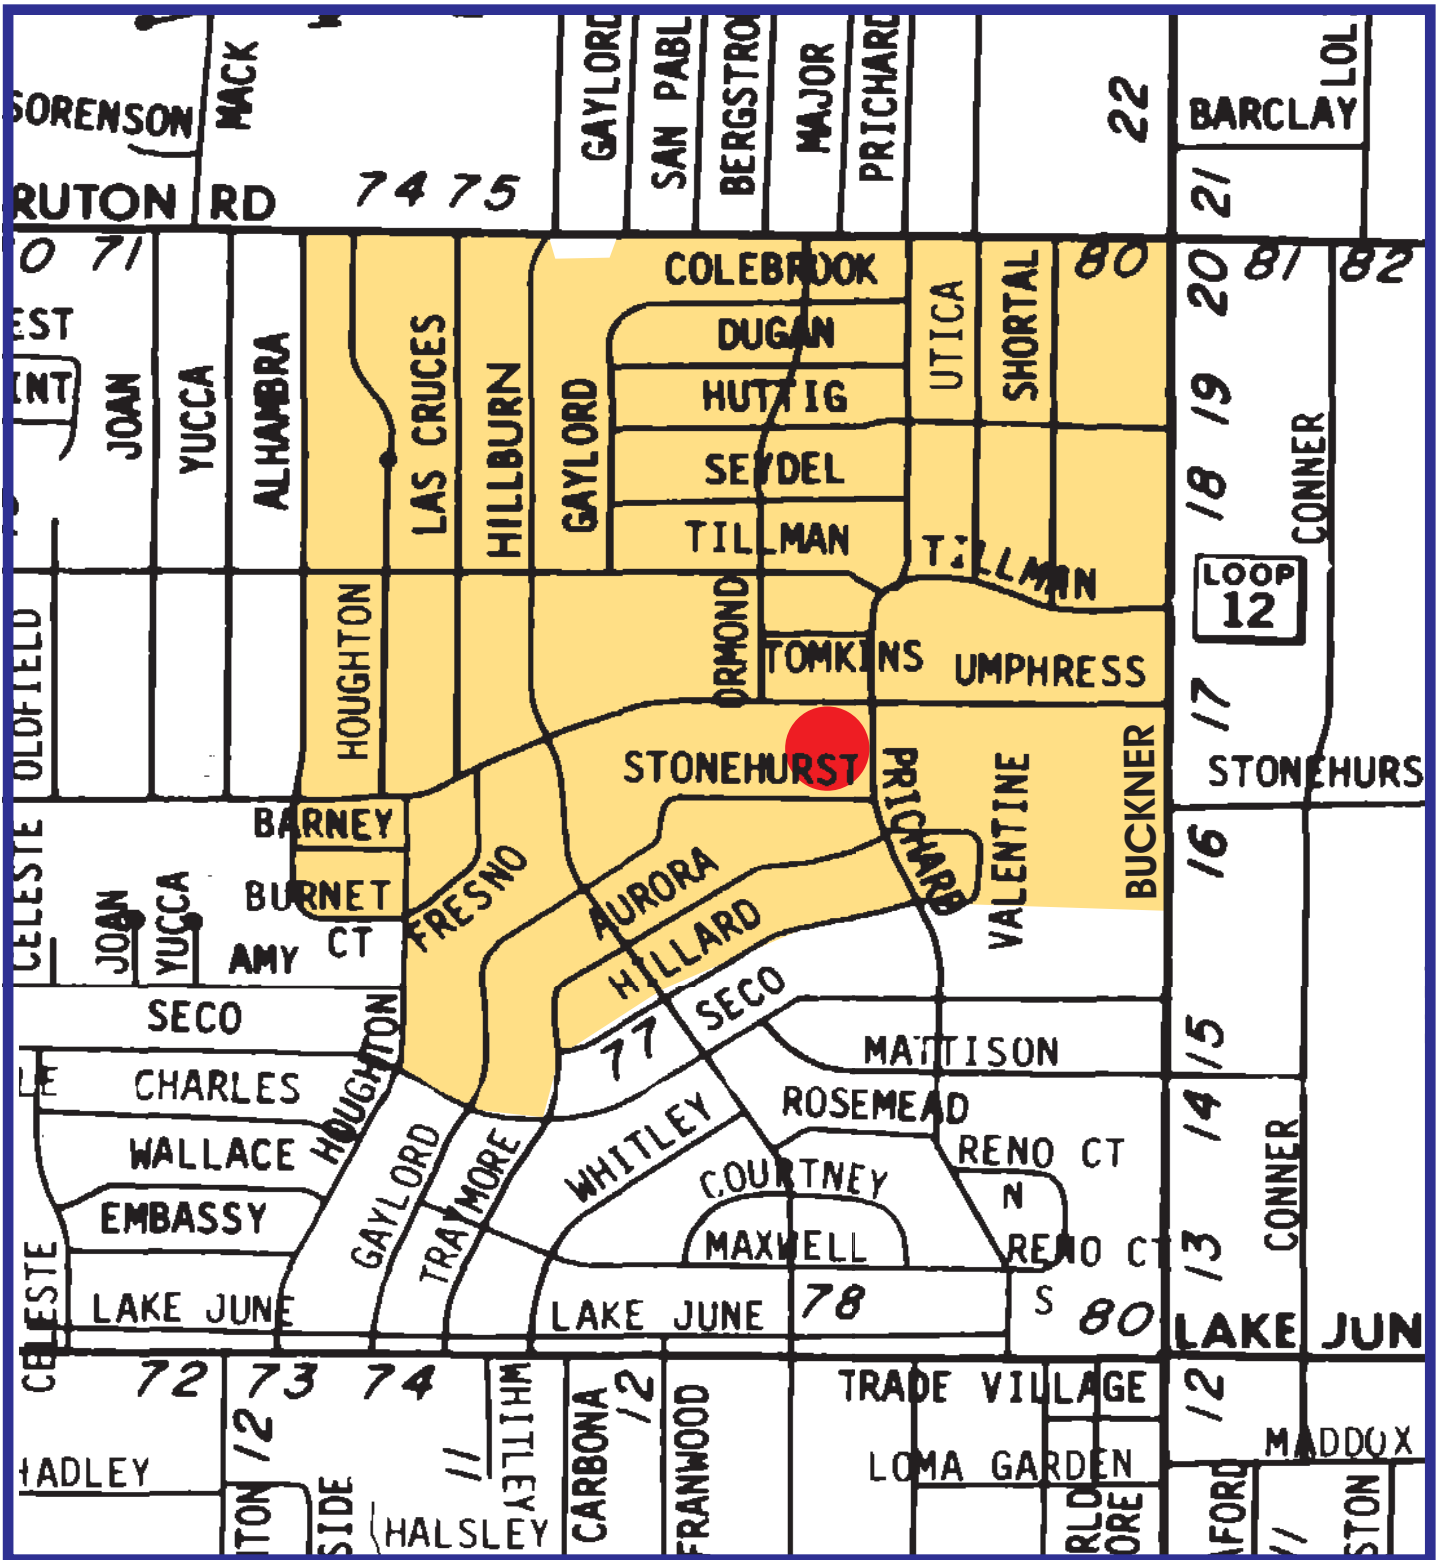

Fall 2009  
 Nathaniel Hawthorne Elementary Attendance Zone  
 Grades PK-5

Outer boundary of zone may include students living on both sides of the street.