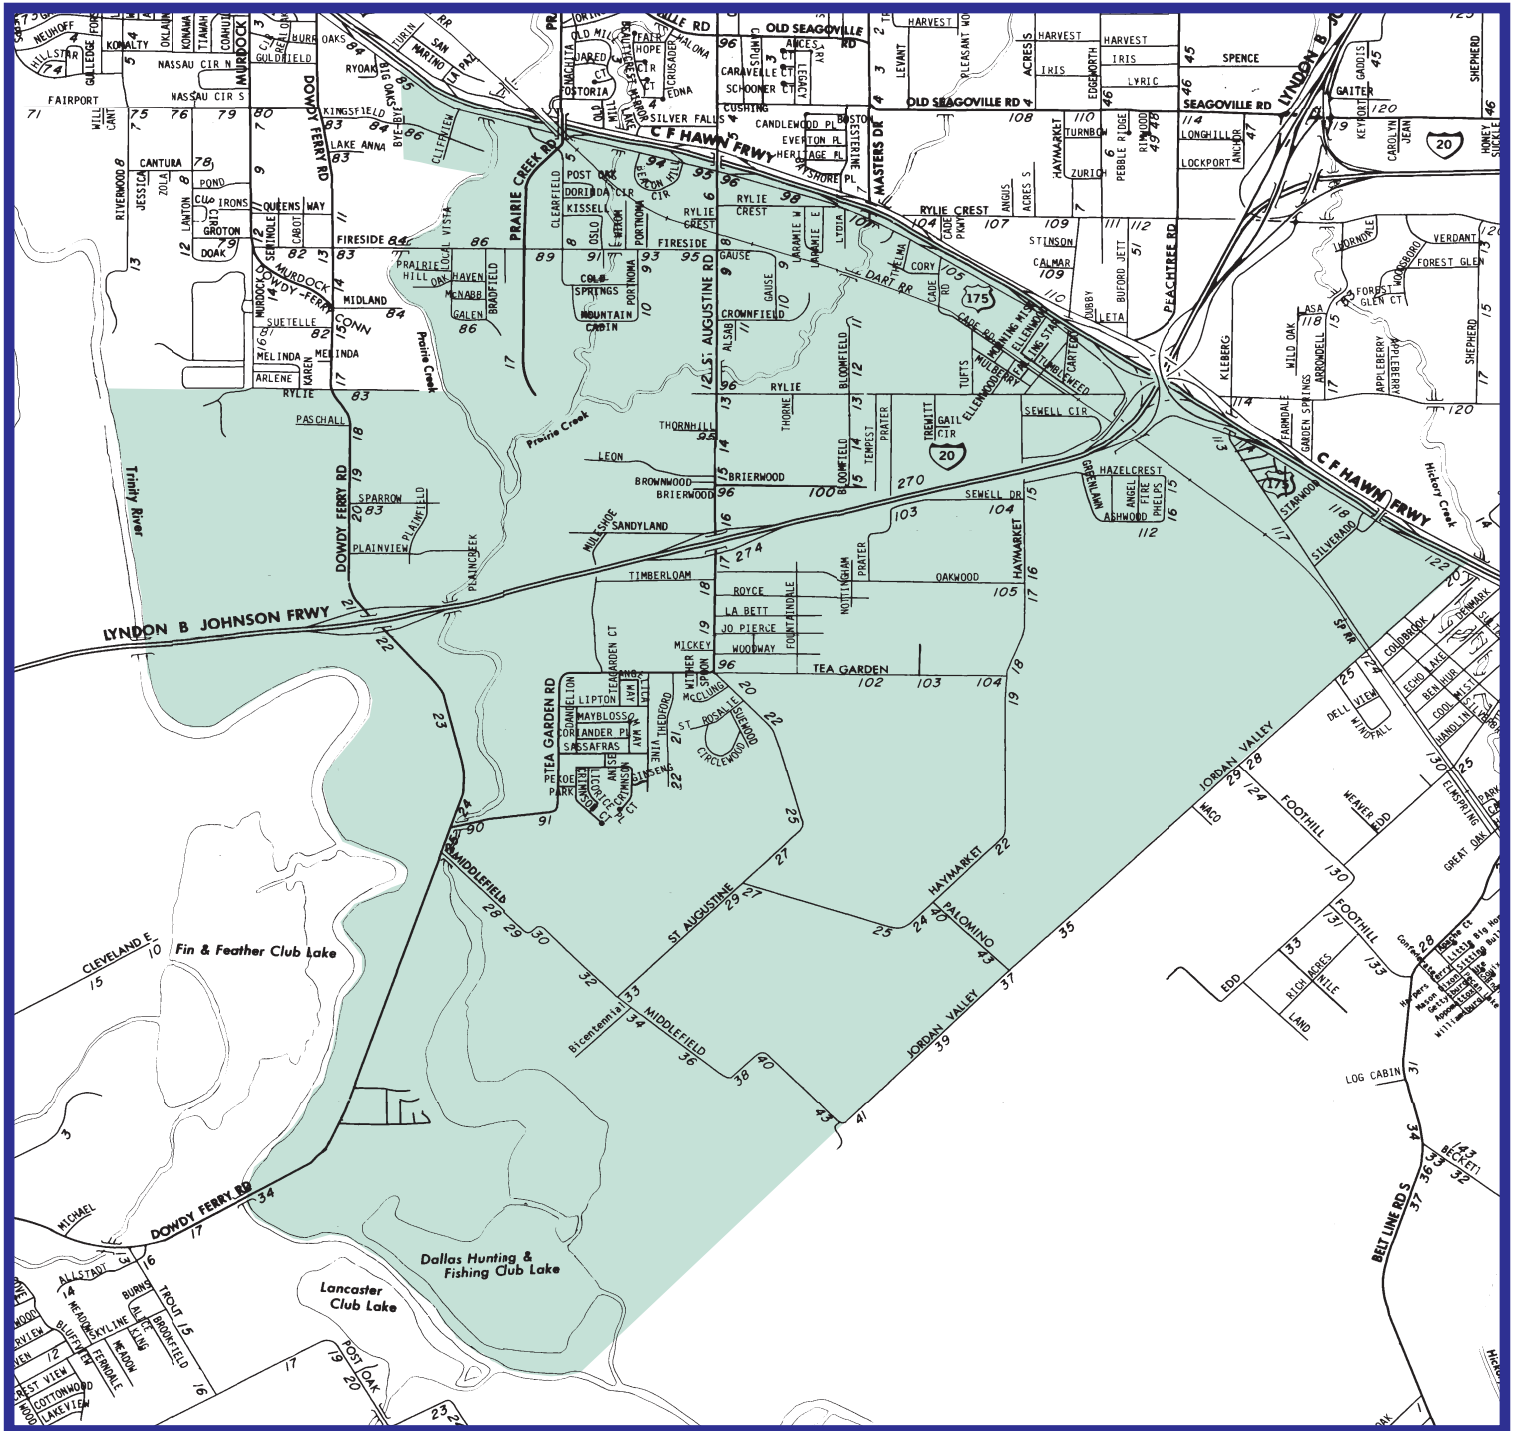

# Fall 2009 Nancy Moseley Elementary Attendance Zone Grades PK-6

Outer boundary of zone may include students living on both sides of the street.