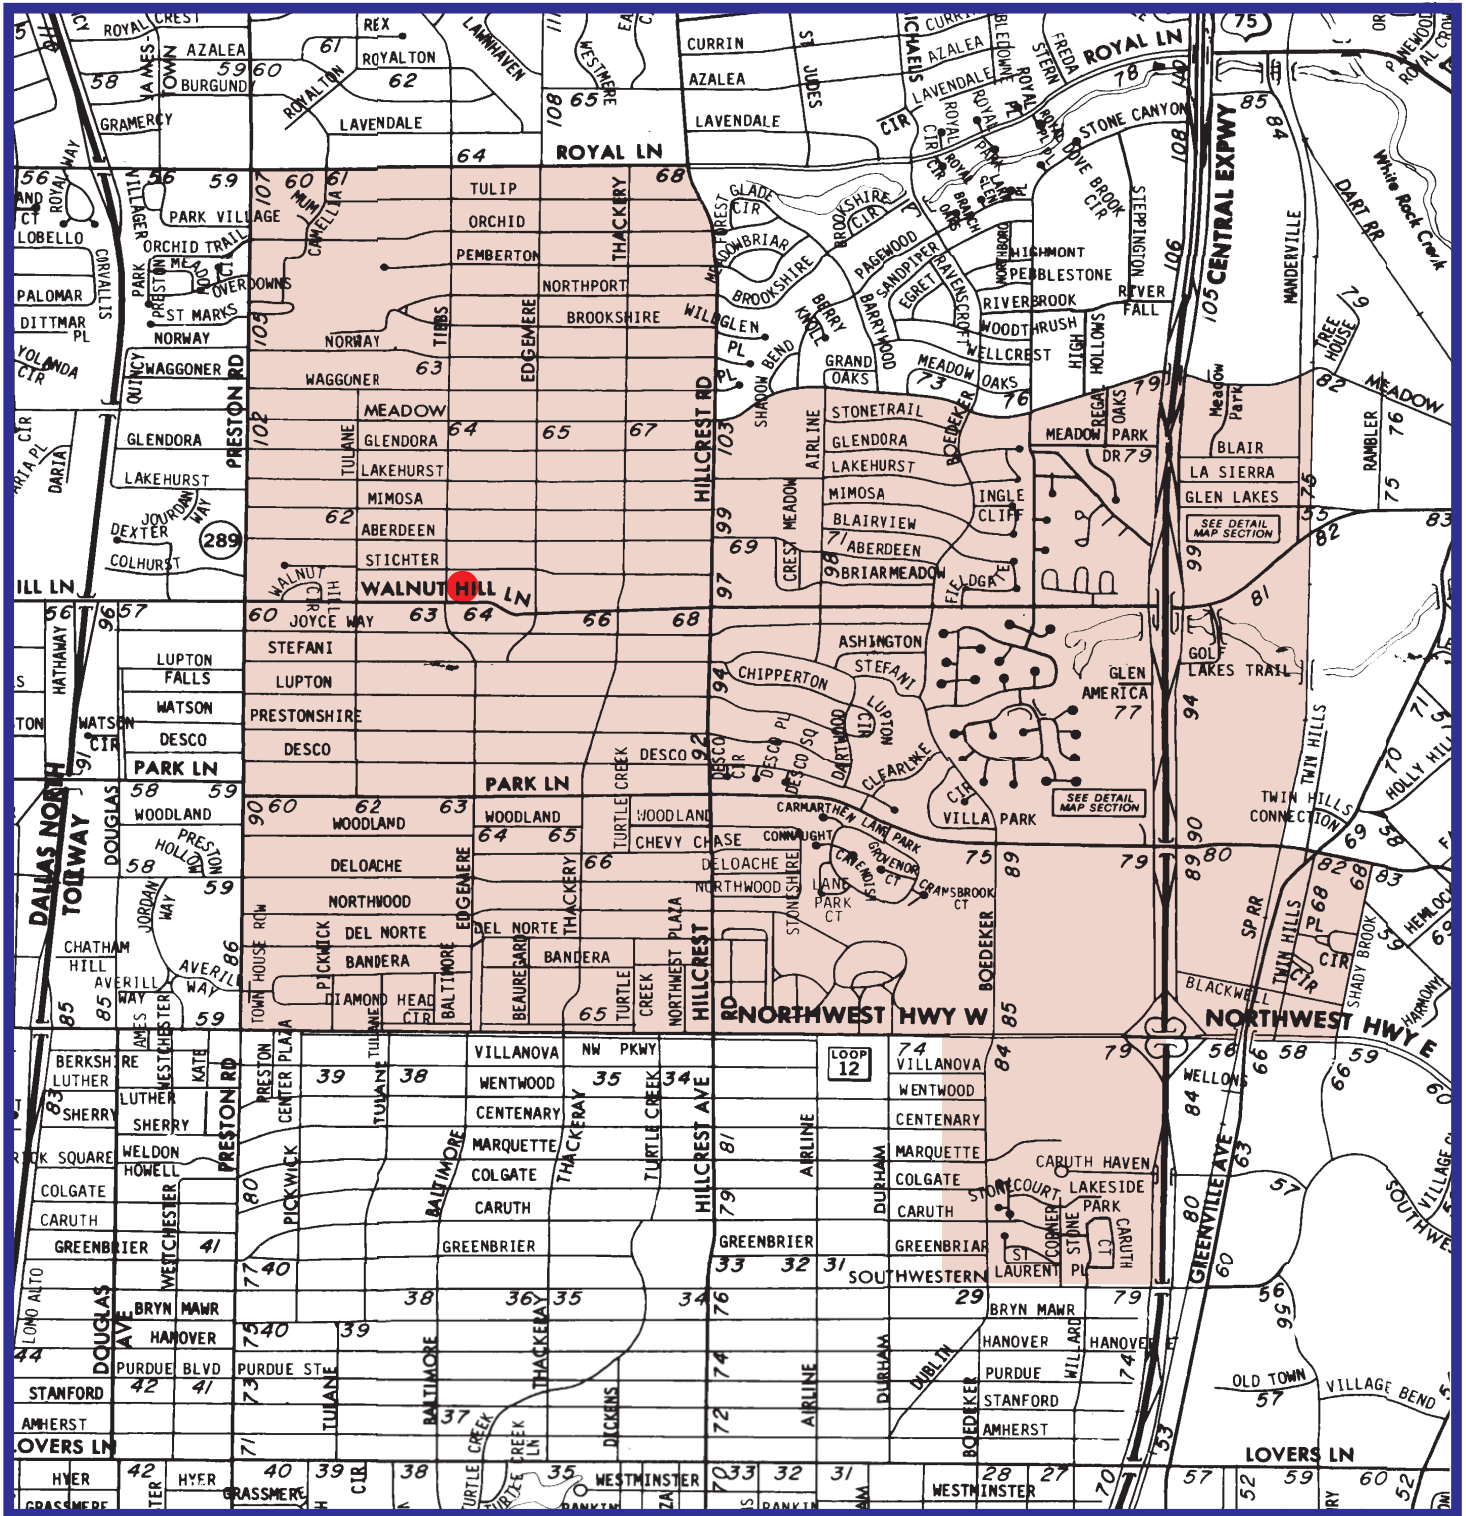

Fall 2009 Preston Hollow Elementary Attendance Zone Grades PK-5

Outer boundary of zone may or may not include students living on both sides of the street.