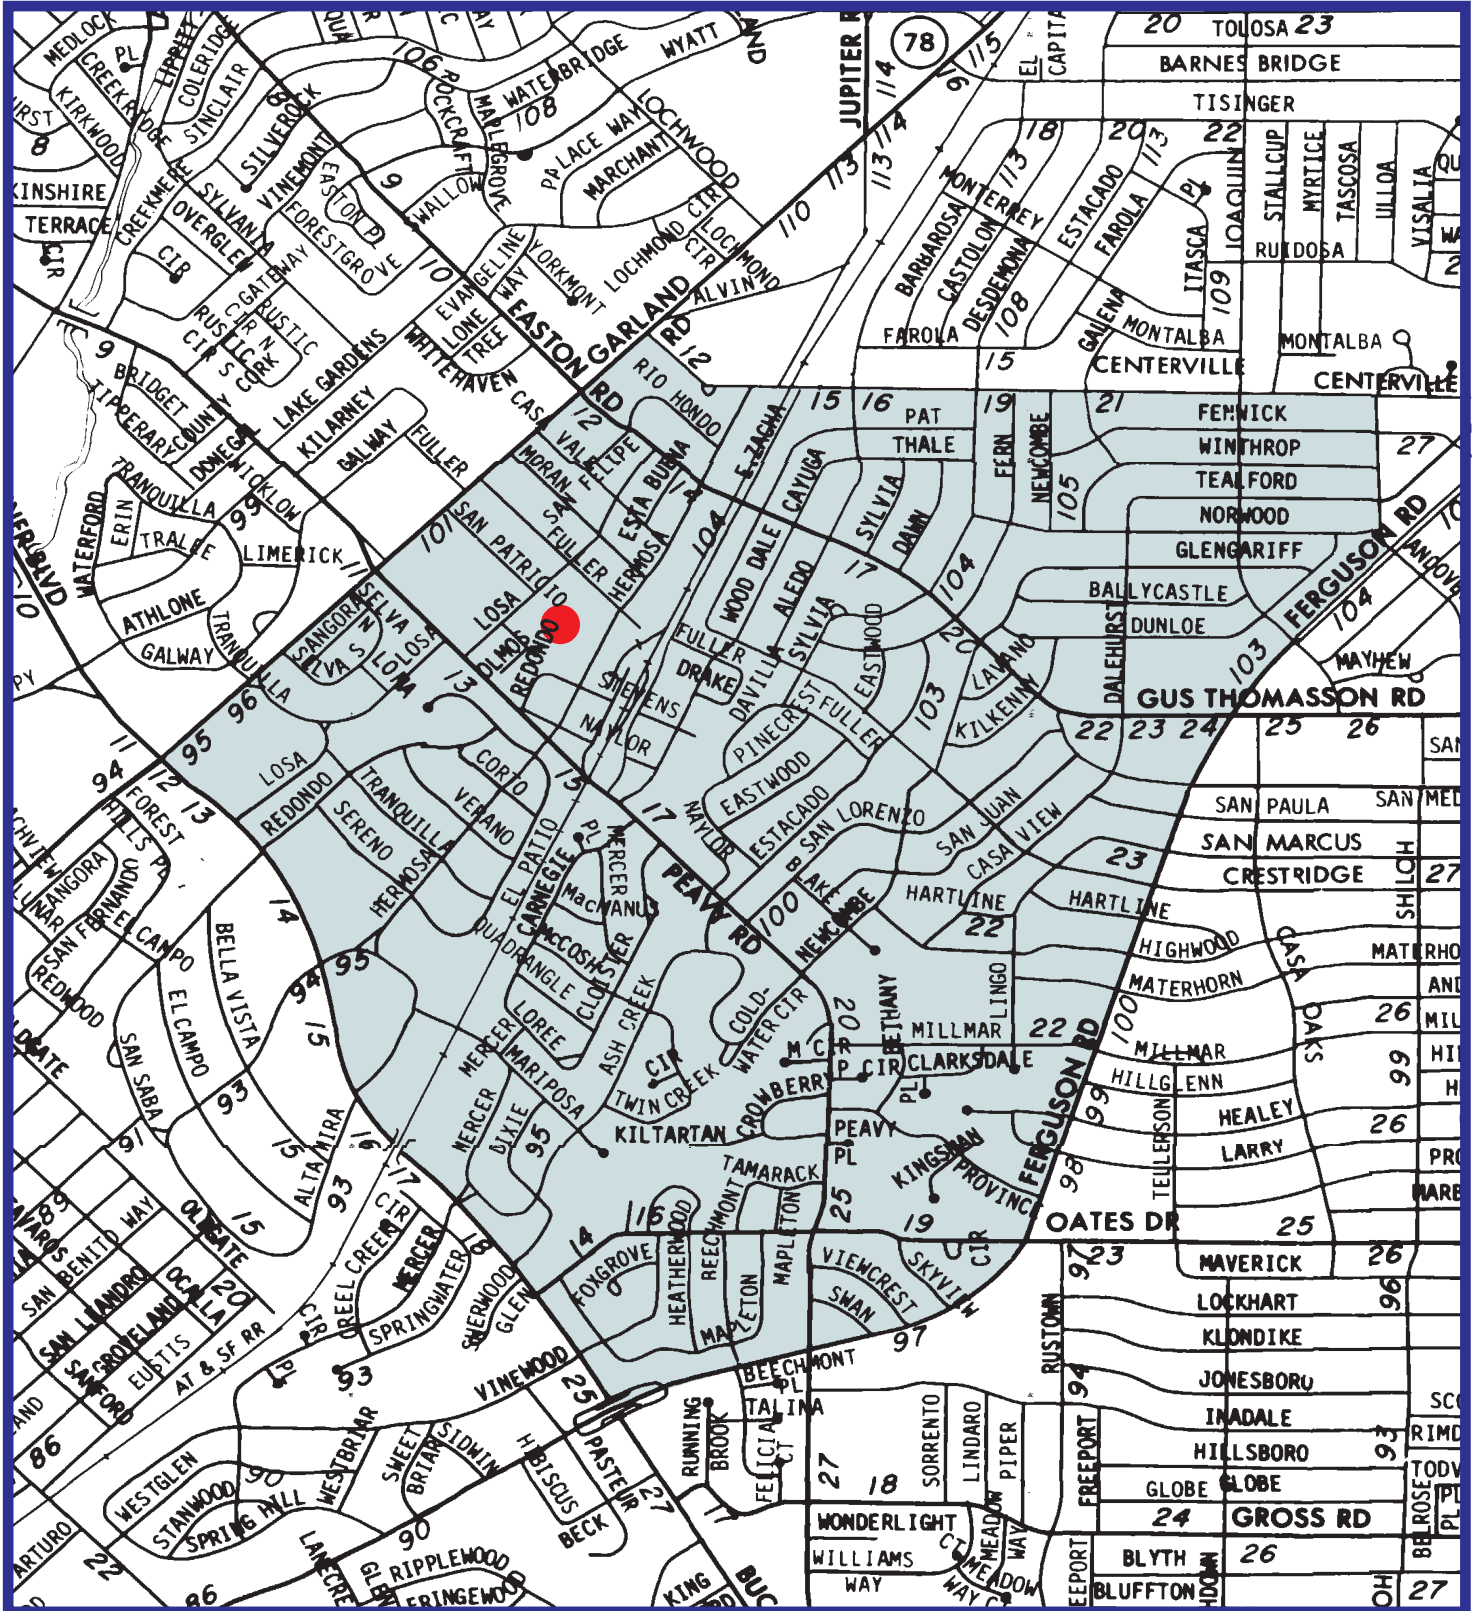

Fall 2009 Reinhardt Elementary Attendance Zone Grades PK-5

Outer boundary of zone may include students living on both sides of the street.