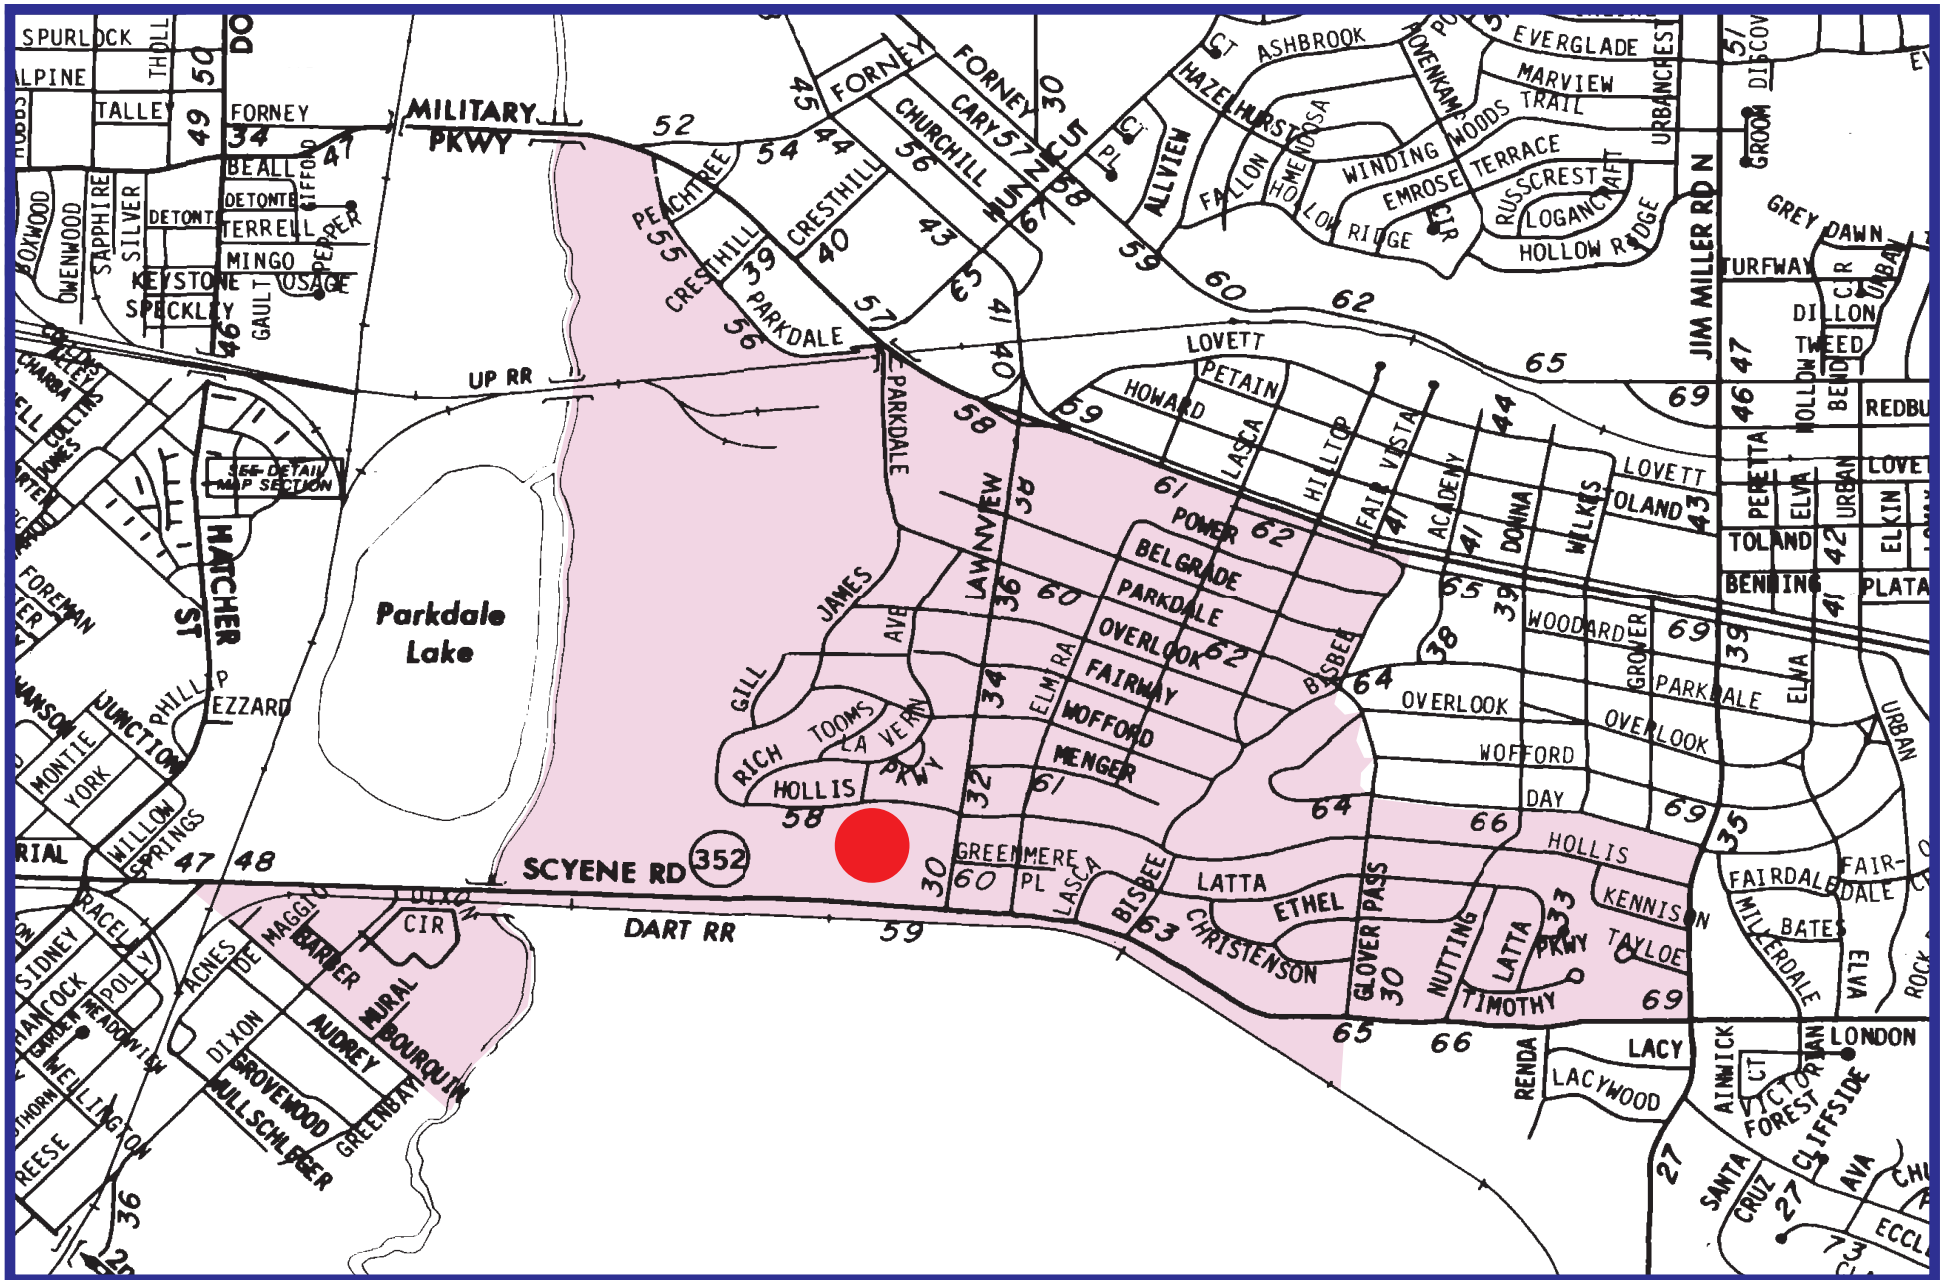

Fall 2009
Ascher Silberstein Elementary Attendance Zone
Grades PK-5

Outer boundary of zone may include students living on both sides of the street.