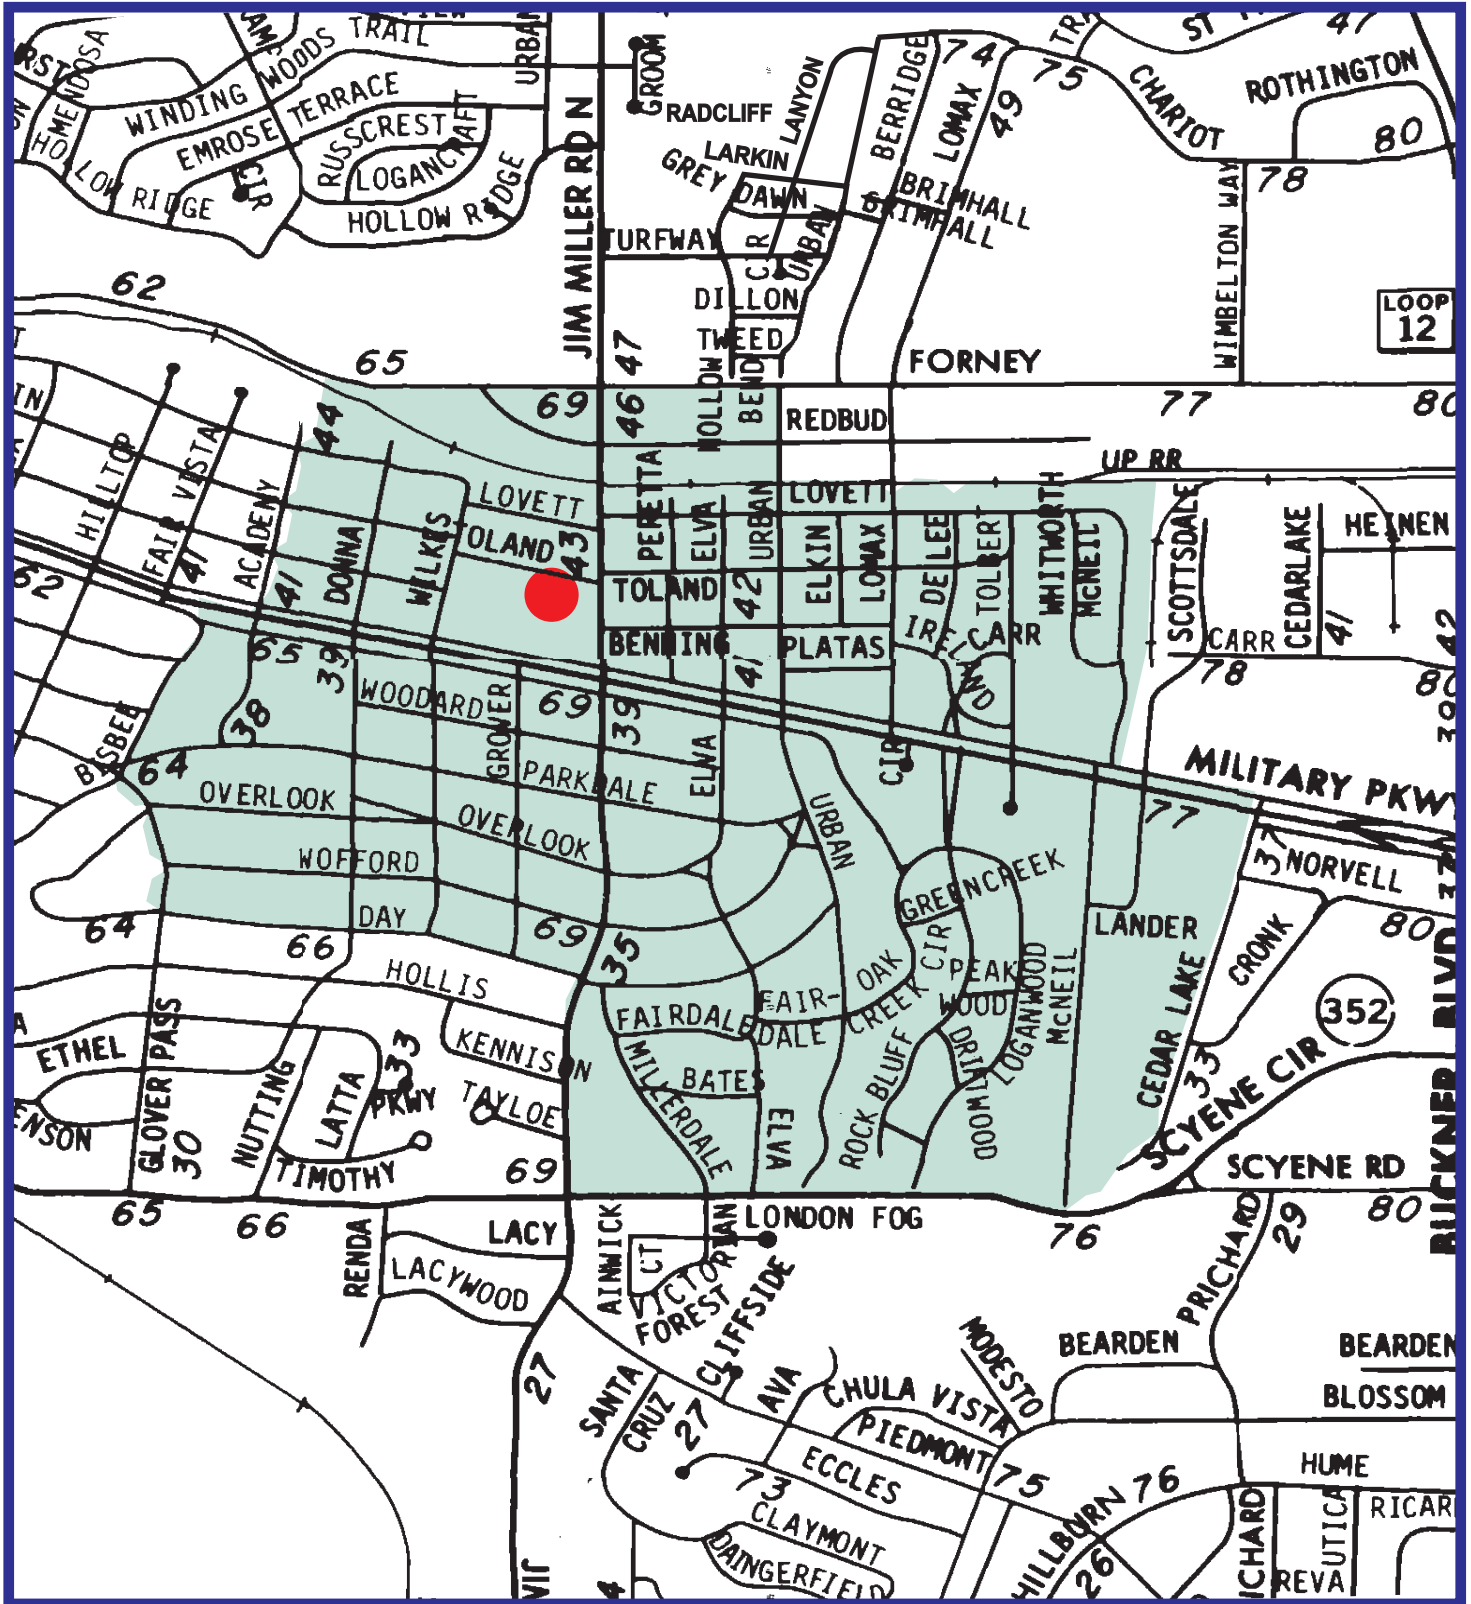

Fall 2009
Urban Park Elementary Attendance Zone
Grades PK-5

Outer boundary of zone may include students living on both sides of the street.