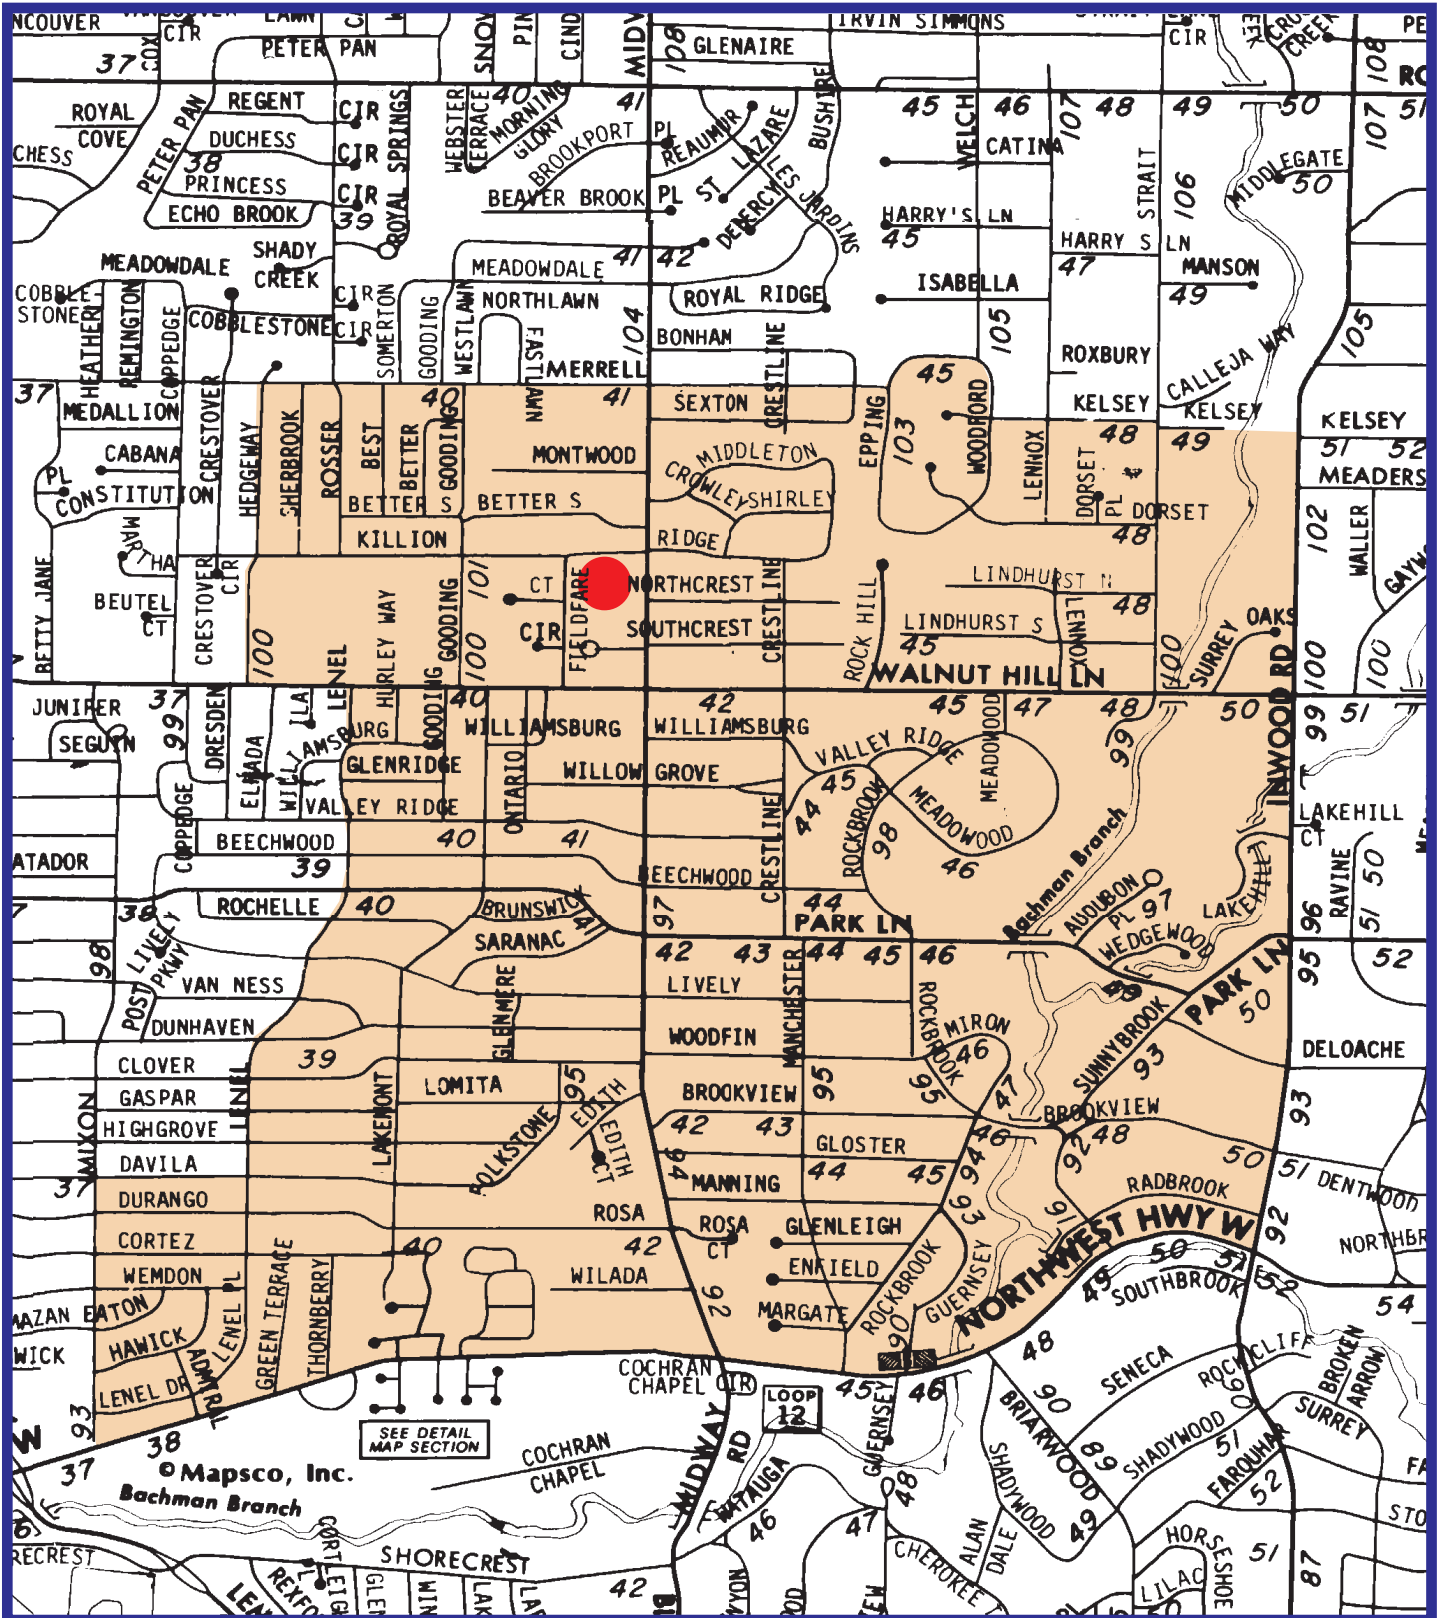

Fall 2009 Walnut Hill Elementary Attendance Zone Grades PK-5

Outer boundary of zone may or may not include students living on both sides of the street.