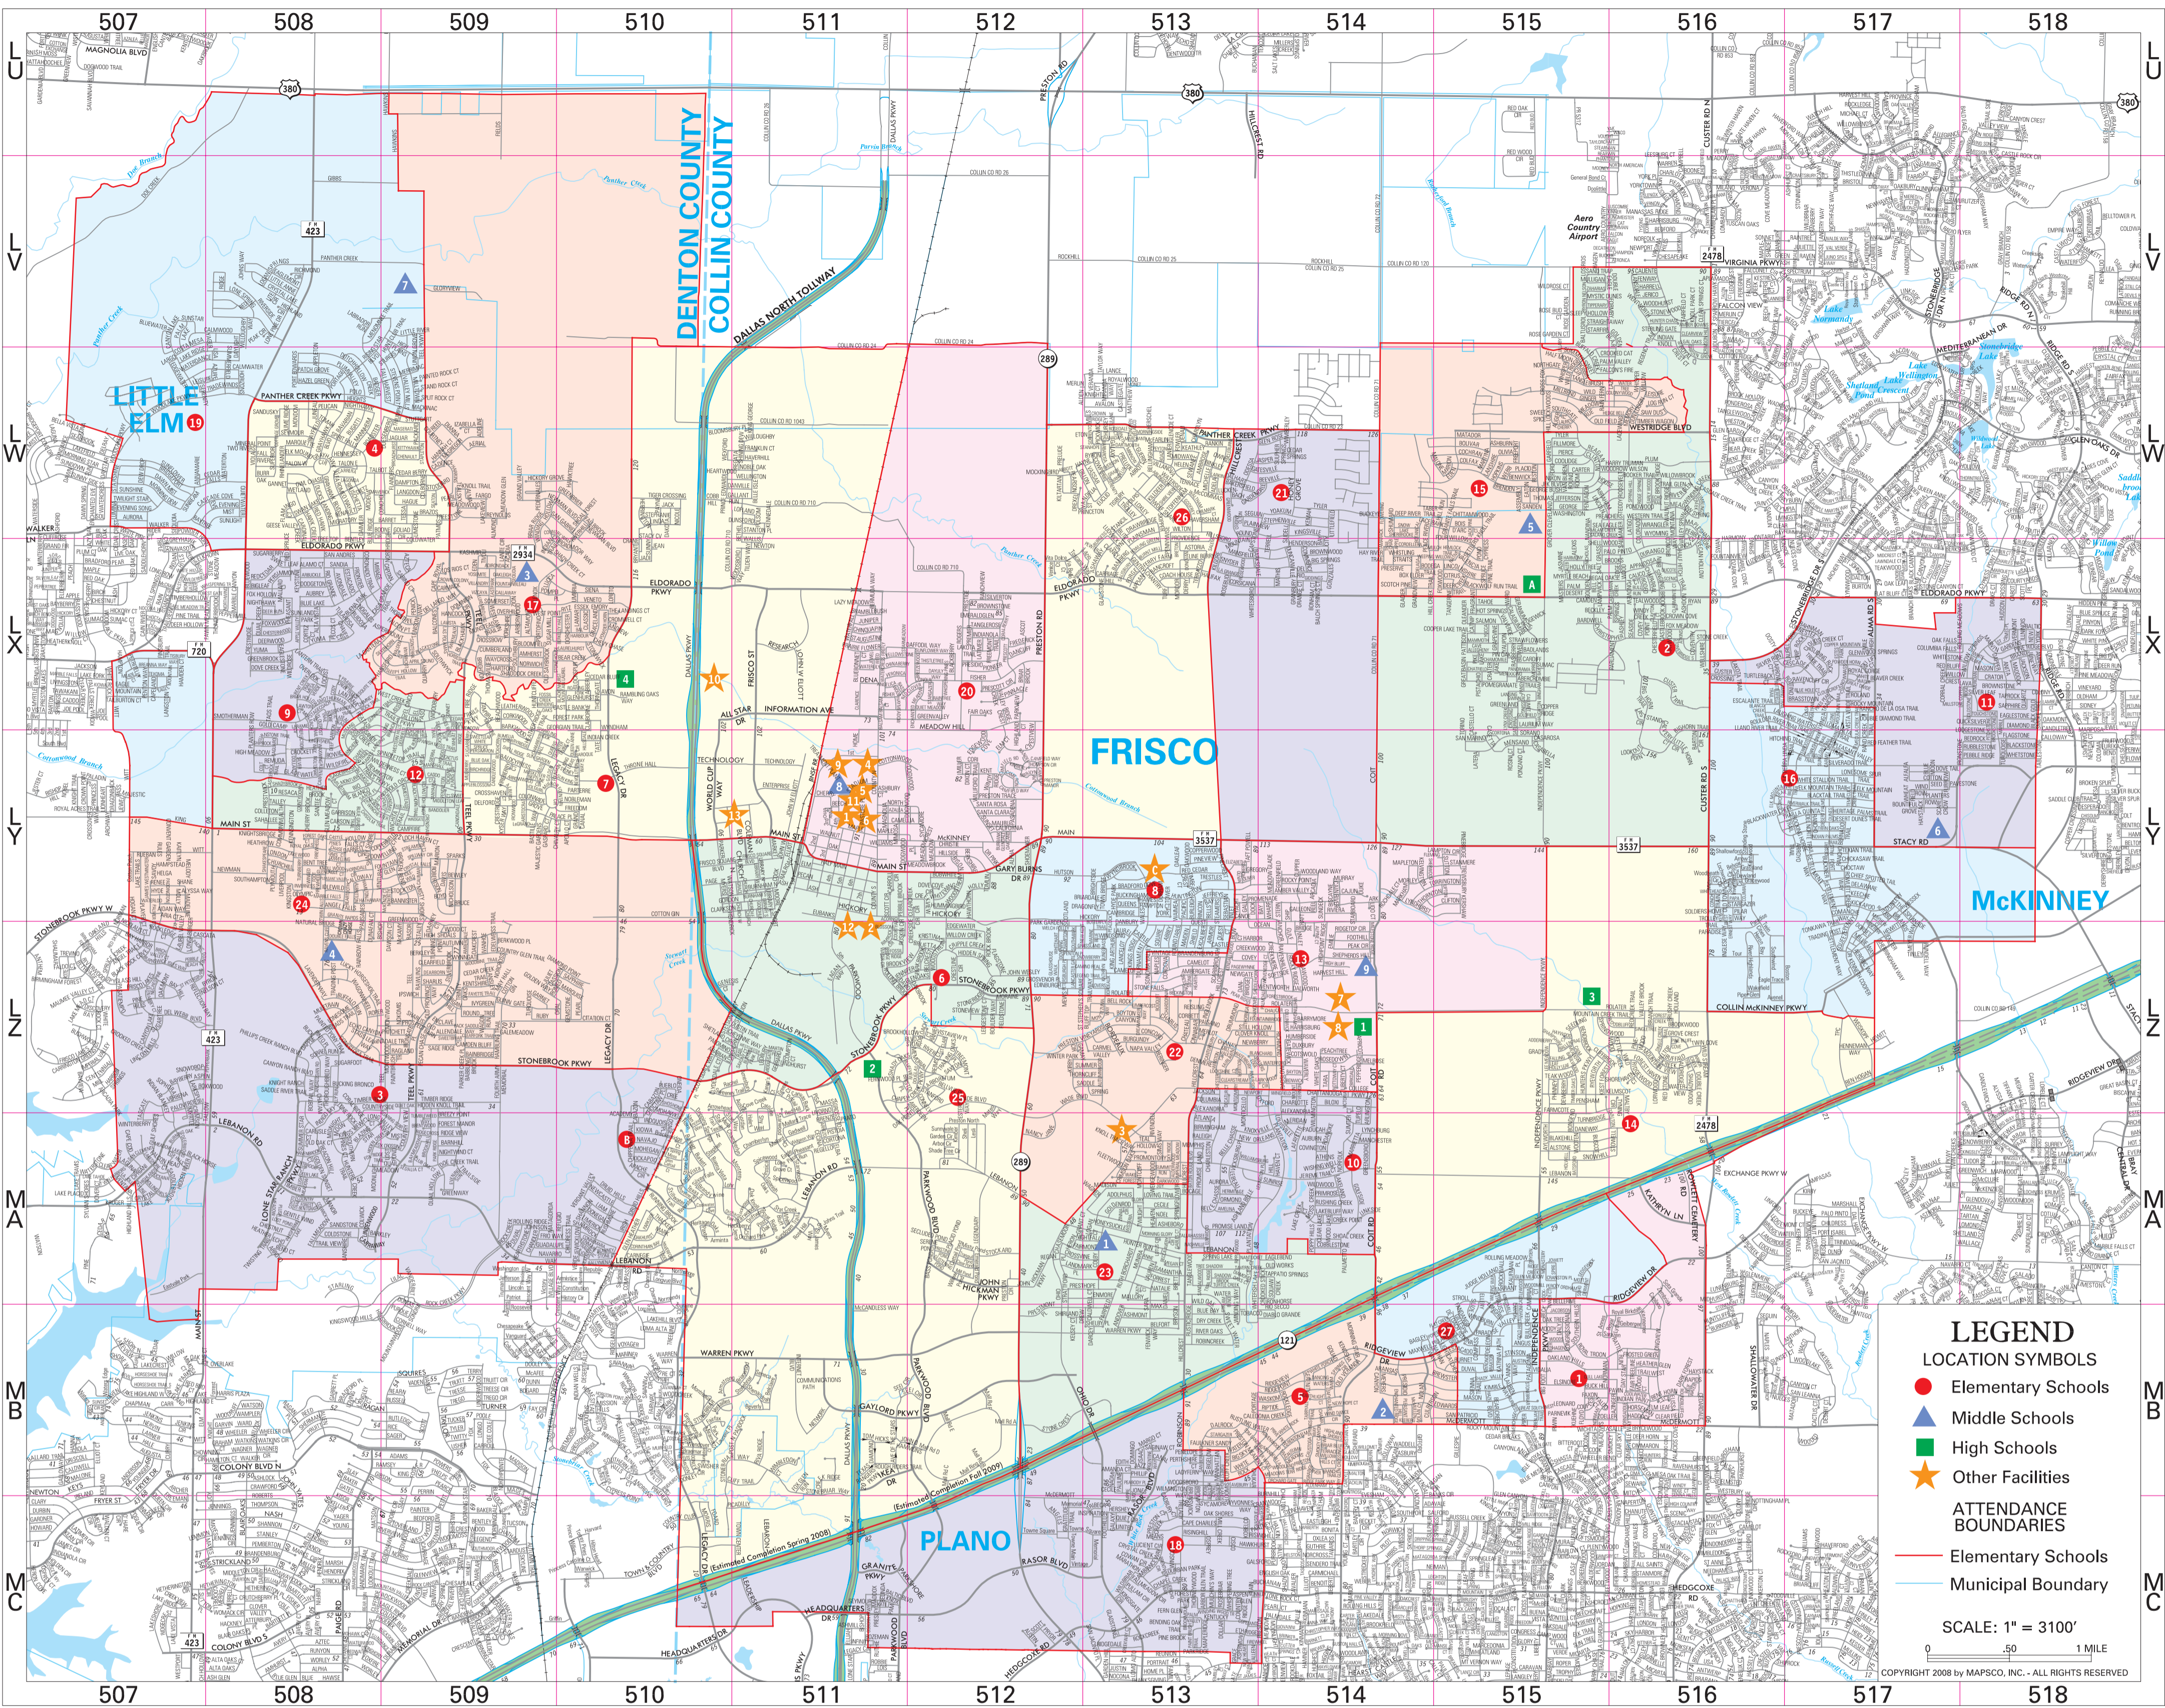

# FRISCO ISD SCHOOL BOUNDARIES 2008-2009

**LEGEND**

**LOCATION SYMBOLS**

- Elementary Schools
- ▲ Middle Schools
- High Schools
- ★ Other Facilities

**ATTENDANCE BOUNDARIES**

- Elementary Schools
- Municipal Boundary

**SCALE: 1" = 3100'**

0 0.50 1 MILE

COPYRIGHT 2008 by MAPSCO, INC. - ALL RIGHTS RESERVED