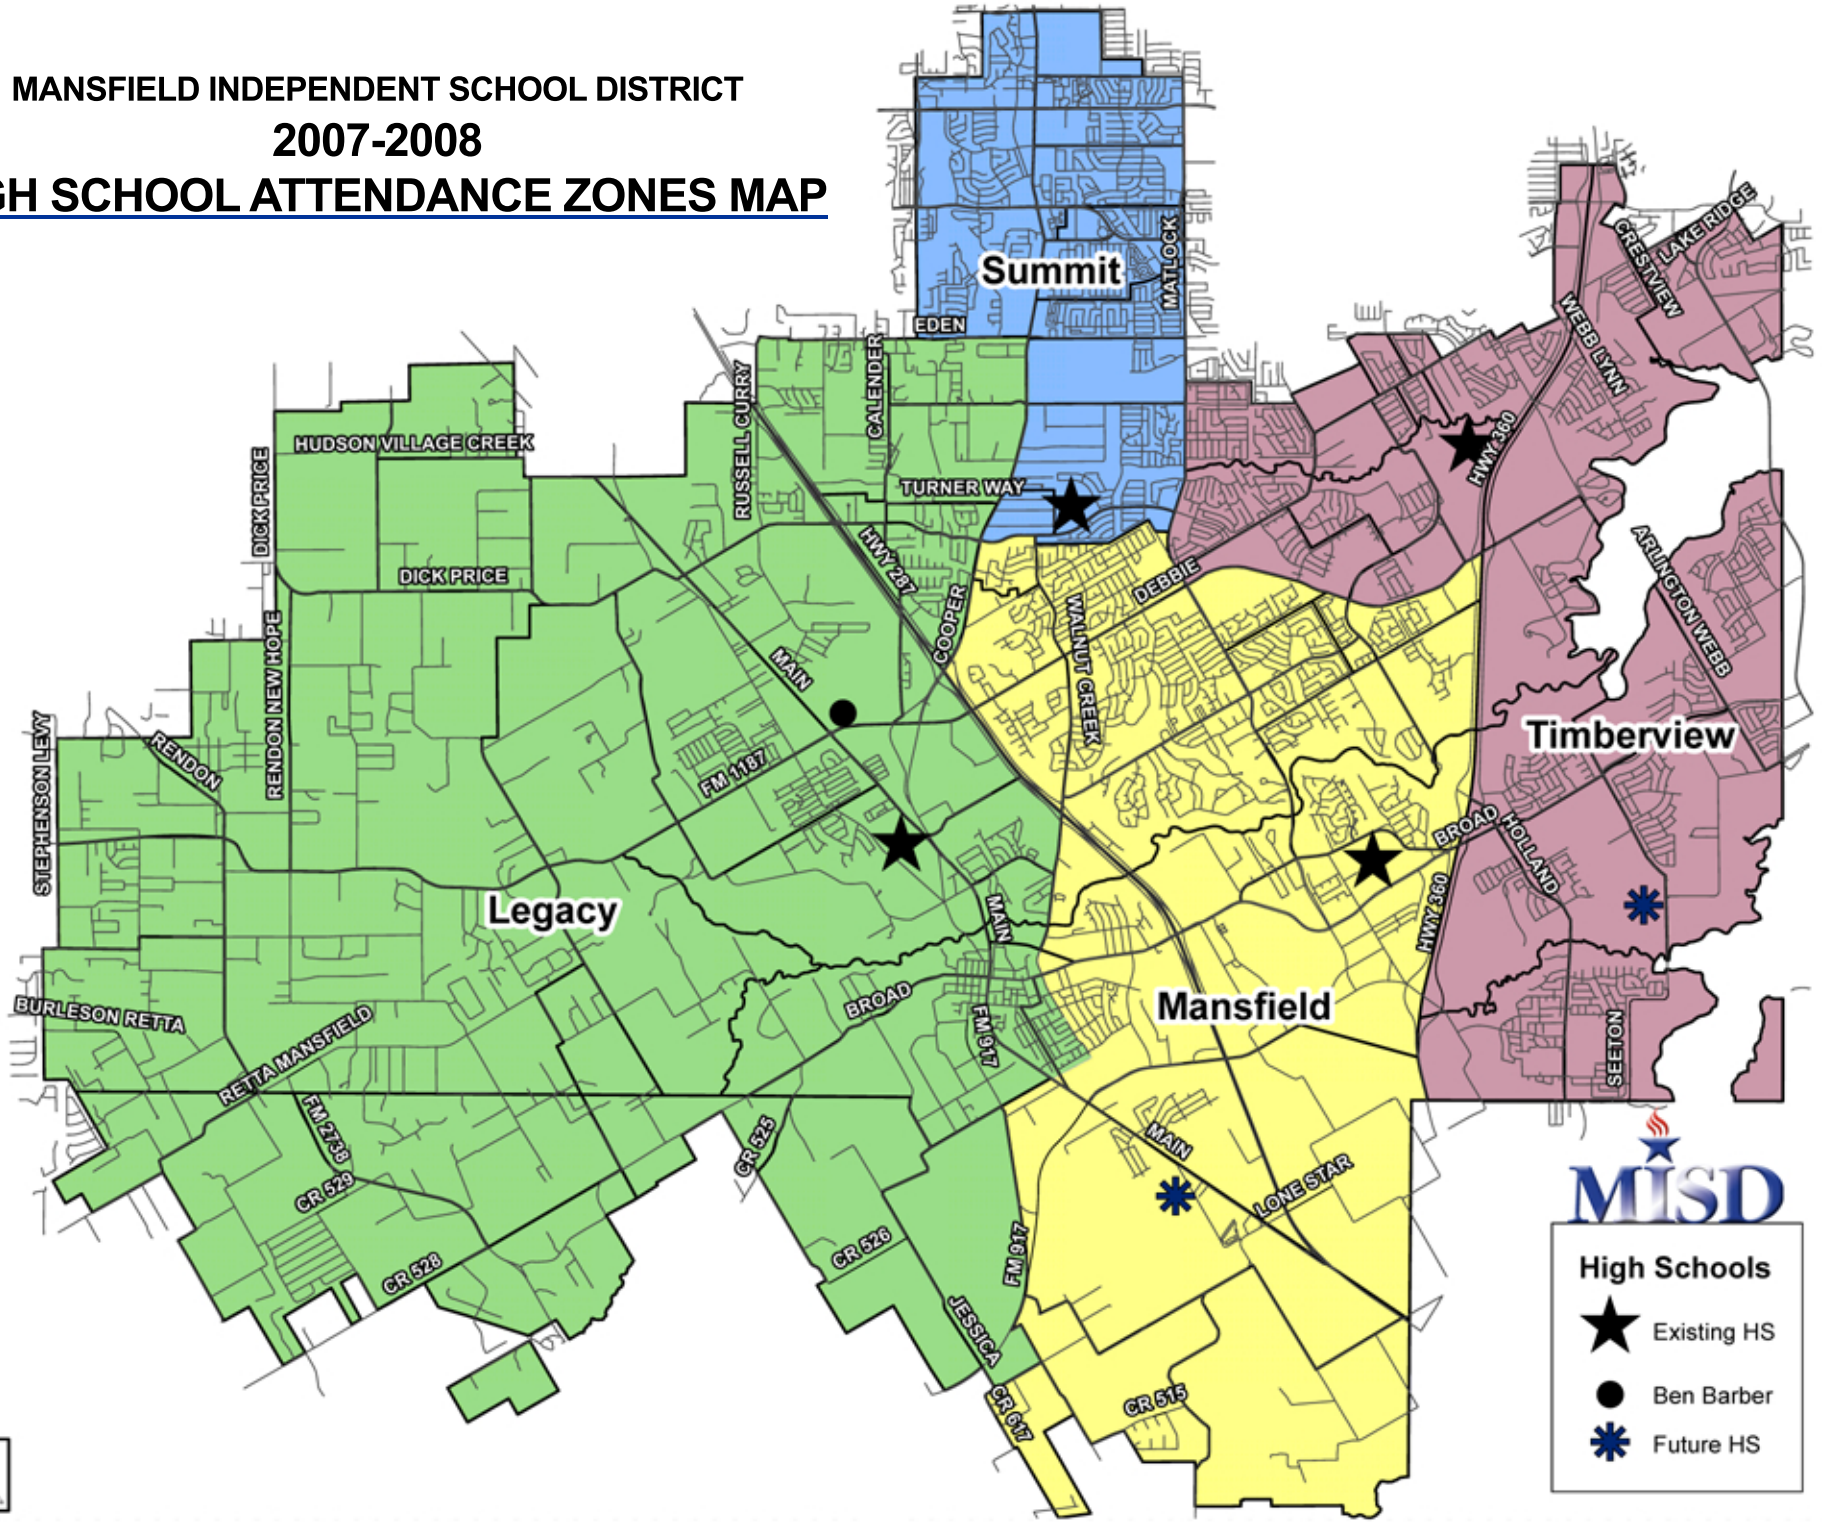

MANSFIELD INDEPENDENT SCHOOL DISTRICT  
 2007-2008  
HIGH SCHOOL ATTENDANCE ZONES MAP

**MISD**

**High Schools**

- ★ Existing HS
- Ben Barber
- ★ Future HS