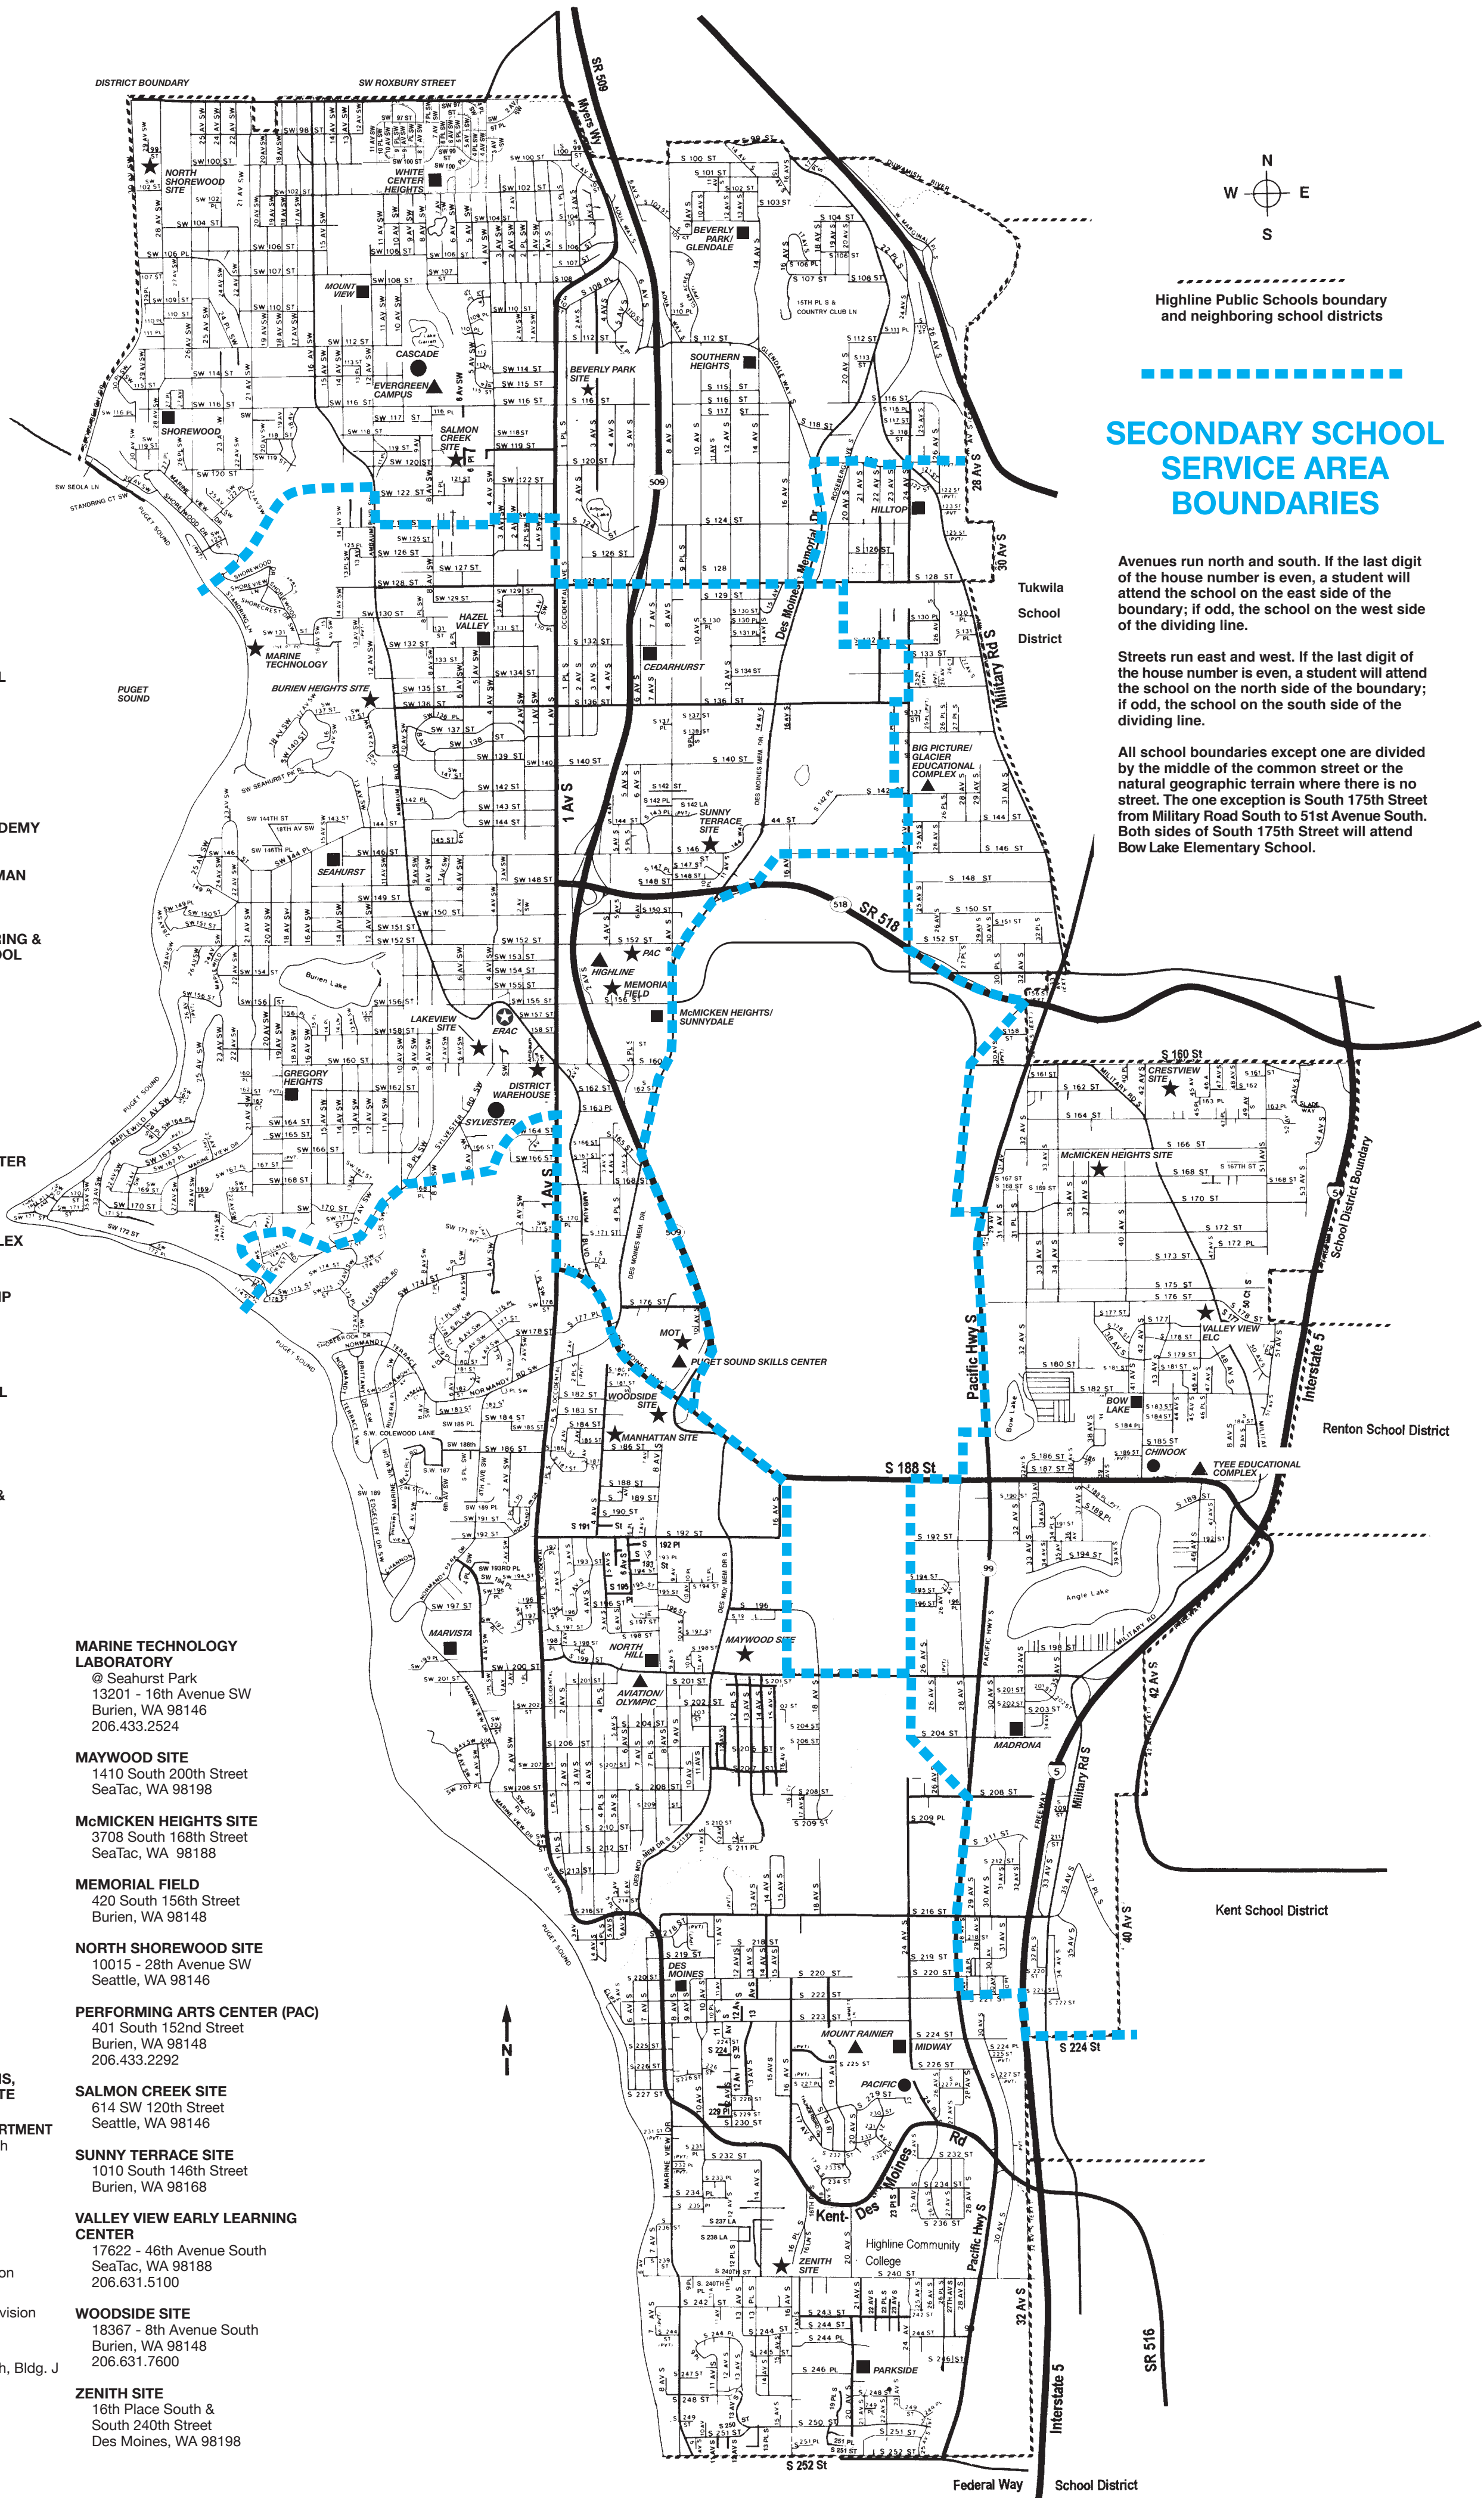

CRESTVIEW SITE
16200 - 43rd Avenue South
Tukwila, WA 98188

DISTRICT WAREHOUSE
16043 - 1st Avenue South
Burien, WA 98166
206.433.2291

LAKEVIEW SITE
15820 - 6th Avenue SW
Burien, WA 98166

MAINTENANCE, OPERATIONS, TRANSPORTATION (MOT) SITE
FACILITIES SERVICES DEPARTMENT
17810 - 8th Avenue South
Burien, WA 98148
206.433.2251

BLDG. A:
Capital Facilities Staff
206.433.2501

BLDG. C:
Custodial Services Division
206.433.2495

Maintenance Services Division
206.433.2252

TRANSPORTATION
17910 - 8th Avenue South, Bldg. J
Burien, WA 98148
206.433.2471

MANHATTAN SITE
440 South 188th Street
Burien, WA 98148

MARINE TECHNOLOGY LABORATORY
@ Seahurst Park
13201 - 16th Avenue SW
Burien, WA 98146
206.433.2524

MAYWOOD SITE
1410 South 200th Street
SeaTac, WA 98198

McMICKEN HEIGHTS SITE
3708 South 168th Street
SeaTac, WA 98188

MEMORIAL FIELD
420 South 156th Street
Burien, WA 98148

NORTH SHOREWOOD SITE
10015 - 28th Avenue SW
Seattle, WA 98146

PERFORMING ARTS CENTER (PAC)
401 South 152nd Street
Burien, WA 98148
206.433.2292

SALMON CREEK SITE
614 SW 120th Street
Seattle, WA 98146

SUNNY TERRACE SITE
1010 South 146th Street
Burien, WA 98168

VALLEY VIEW EARLY LEARNING CENTER
17622 - 46th Avenue South
SeaTac, WA 98188
206.631.5100

WOODSIDE SITE
18367 - 8th Avenue South
Burien, WA 98148
206.631.7600

ZENITH SITE
16th Place South &
South 240th Street
Des Moines, WA 98198

Highline Public Schools boundary and neighboring school districts

SECONDARY SCHOOL SERVICE AREA BOUNDARIES

Avenues run north and south. If the last digit of the house number is even, a student will attend the school on the east side of the boundary; if odd, the school on the west side of the dividing line.

Streets run east and west. If the last digit of the house number is even, a student will attend the school on the north side of the boundary; if odd, the school on the south side of the dividing line.

All school boundaries except one are divided by the middle of the common street or the natural geographic terrain where there is no street. The one exception is South 175th Street from Military Road South to 51st Avenue South. Both sides of South 175th Street will attend Bow Lake Elementary School.