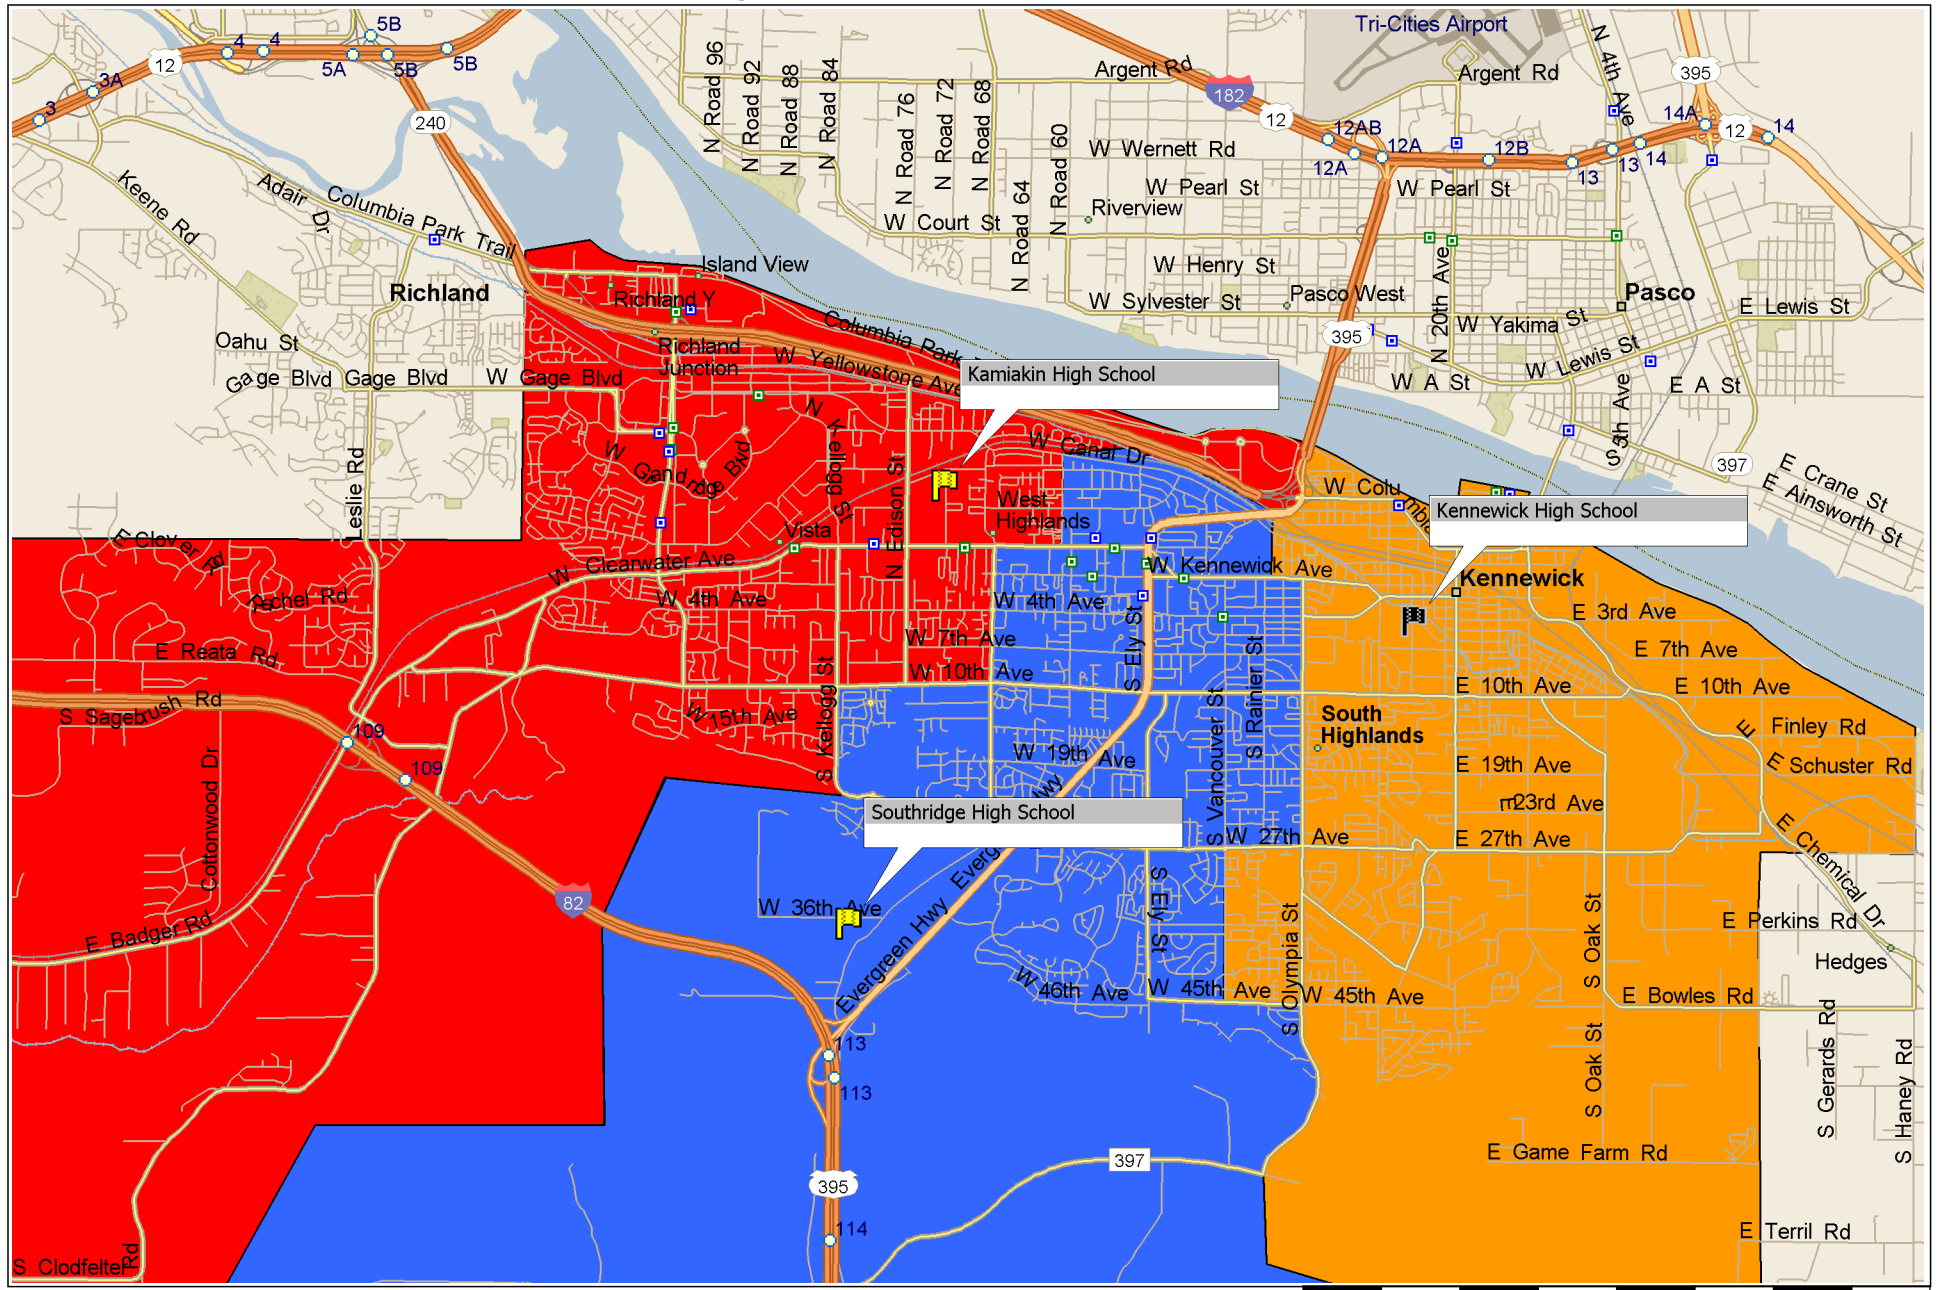

HighSchool Boundary Map 2009

0 mi 1 2 3 4

Copyright © and (P) 1988–2006 Microsoft Corporation and/or its suppliers. All rights reserved. <http://www.microsoft.com/mappoint/>
Portions © 1990–2005 InstallShield Software Corporation. All rights reserved. Certain mapping and direction data © 2005 NAVTEQ. All rights reserved. The Data for areas of Canada includes information taken with permission from Canadian authorities, including: © Her Majesty the Queen in Right of Canada, © Queen's Printer for Ontario. NAVTEQ and NAVTEQ ON BOARD are trademarks of NAVTEQ. © 2005 Tele Atlas North America, Inc. All rights reserved. Tele Atlas and Tele Atlas North America are trademarks of Tele Atlas, Inc.