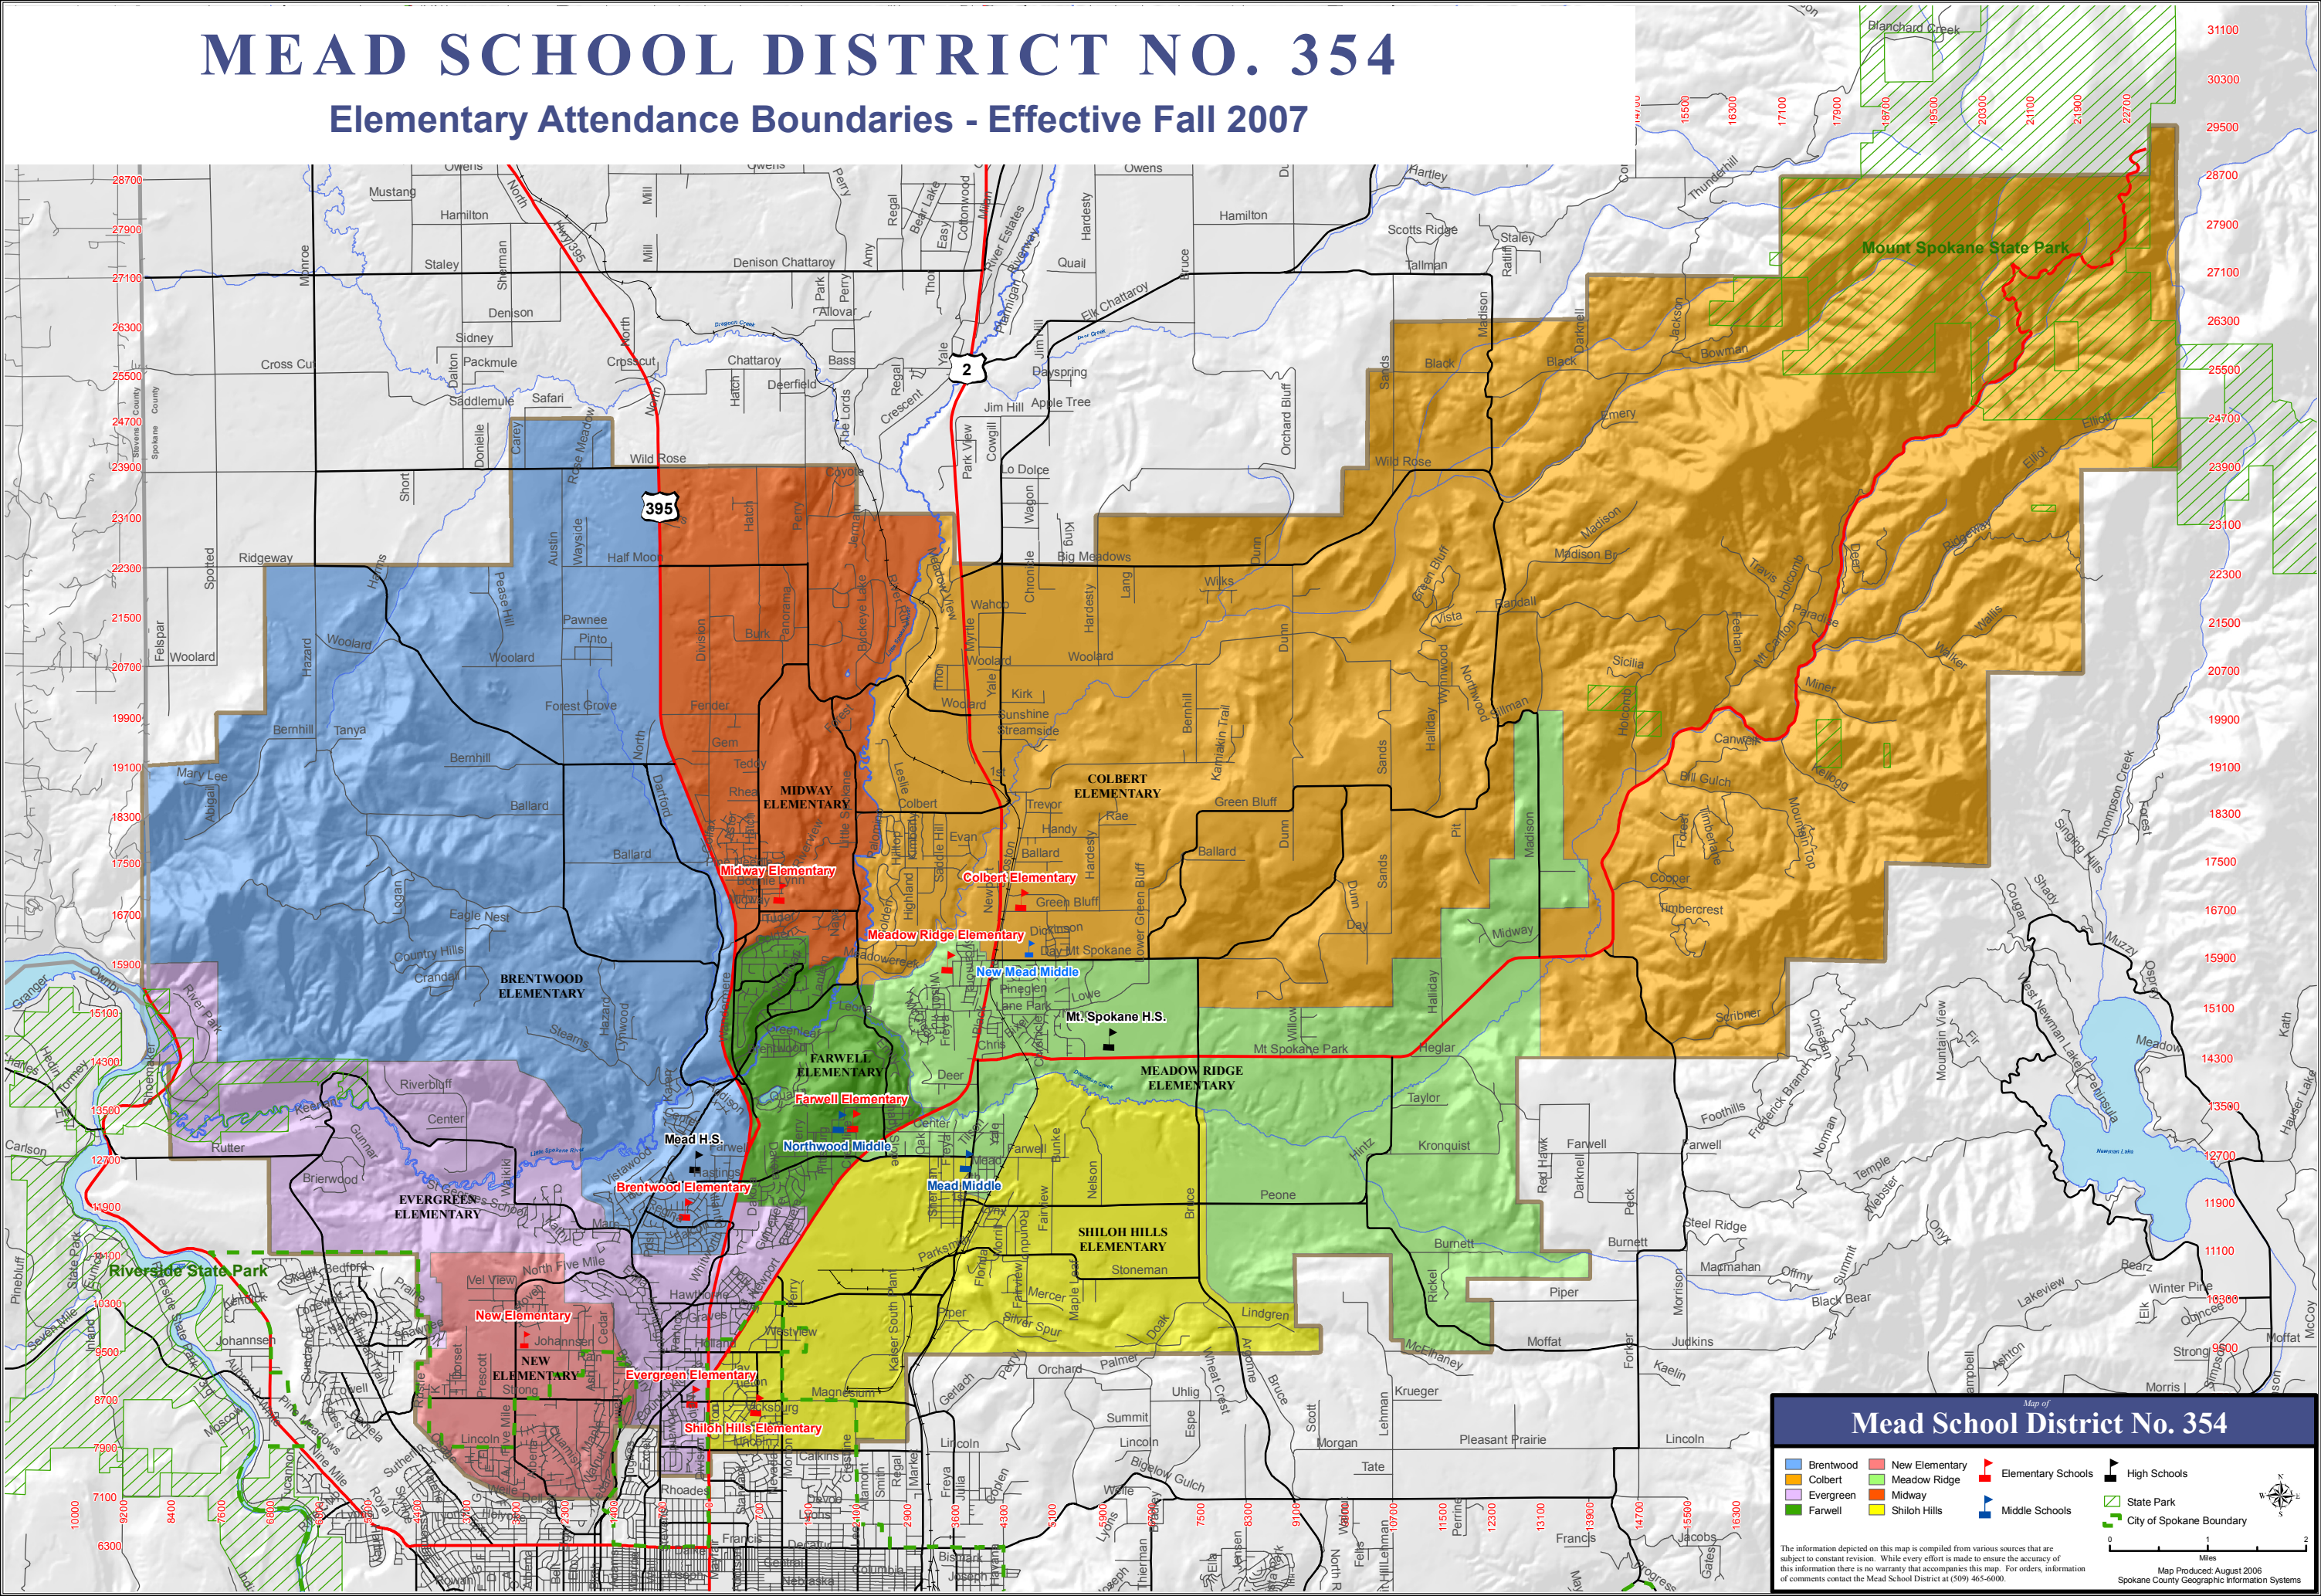

# MEAD SCHOOL DISTRICT NO. 354

## Elementary Attendance Boundaries - Effective Fall 2007

**Map of Mead School District No. 354**

Brentwood	New Elementary	Elementary Schools	High Schools
Colbert	Meadow Ridge	Middle Schools	State Park
Evergreen	Midway	City of Spokane Boundary	
Farwell	Shiloh Hills		

Map Produced: August 2006  
Spokane County Geographic Information Systems