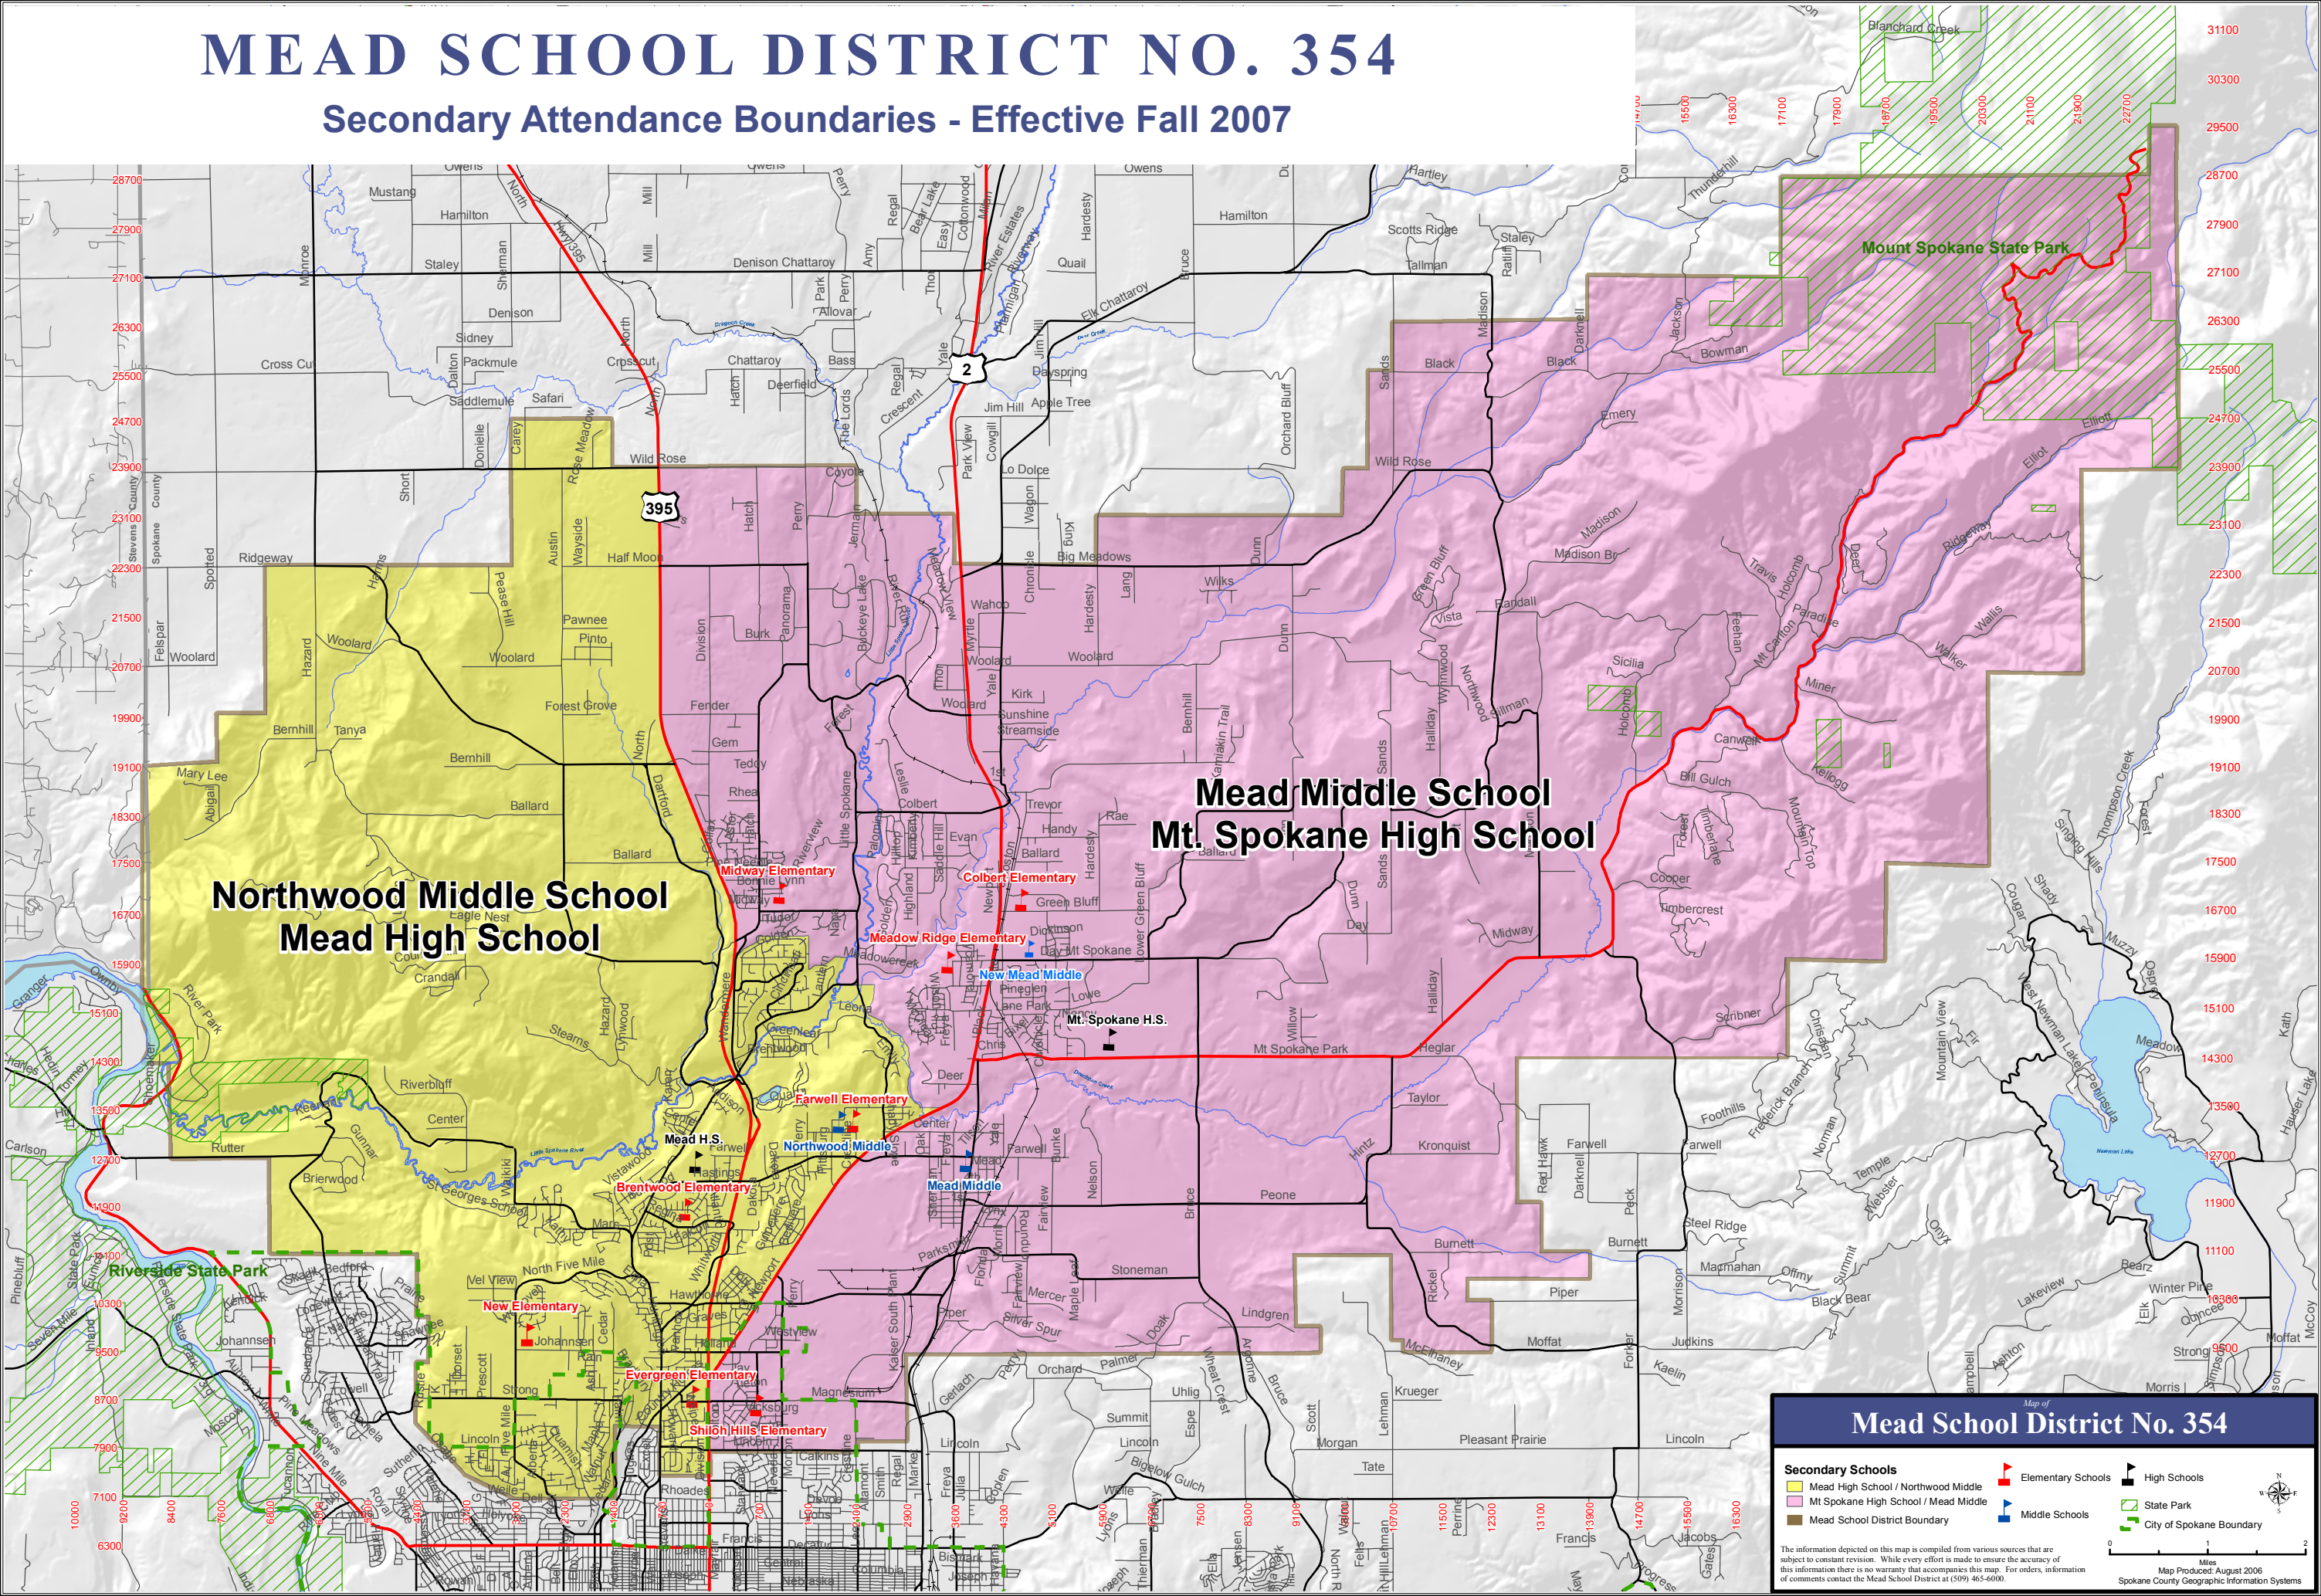

MEAD SCHOOL DISTRICT NO. 354

Secondary Attendance Boundaries - Effective Fall 2007

Northwood Middle School
Mead High School

Mead Middle School
Mt. Spokane High School

Mead School District No. 354

Secondary Schools

- Mead High School / Northwood Middle
- Mt Spokane High School / Mead Middle
- Mead School District Boundary

Elementary Schools

- Elementary Schools
- Middle Schools

High Schools

- High Schools
- State Park
- City of Spokane Boundary

Map Produced August 2006
Spokane County Geographic Information Systems