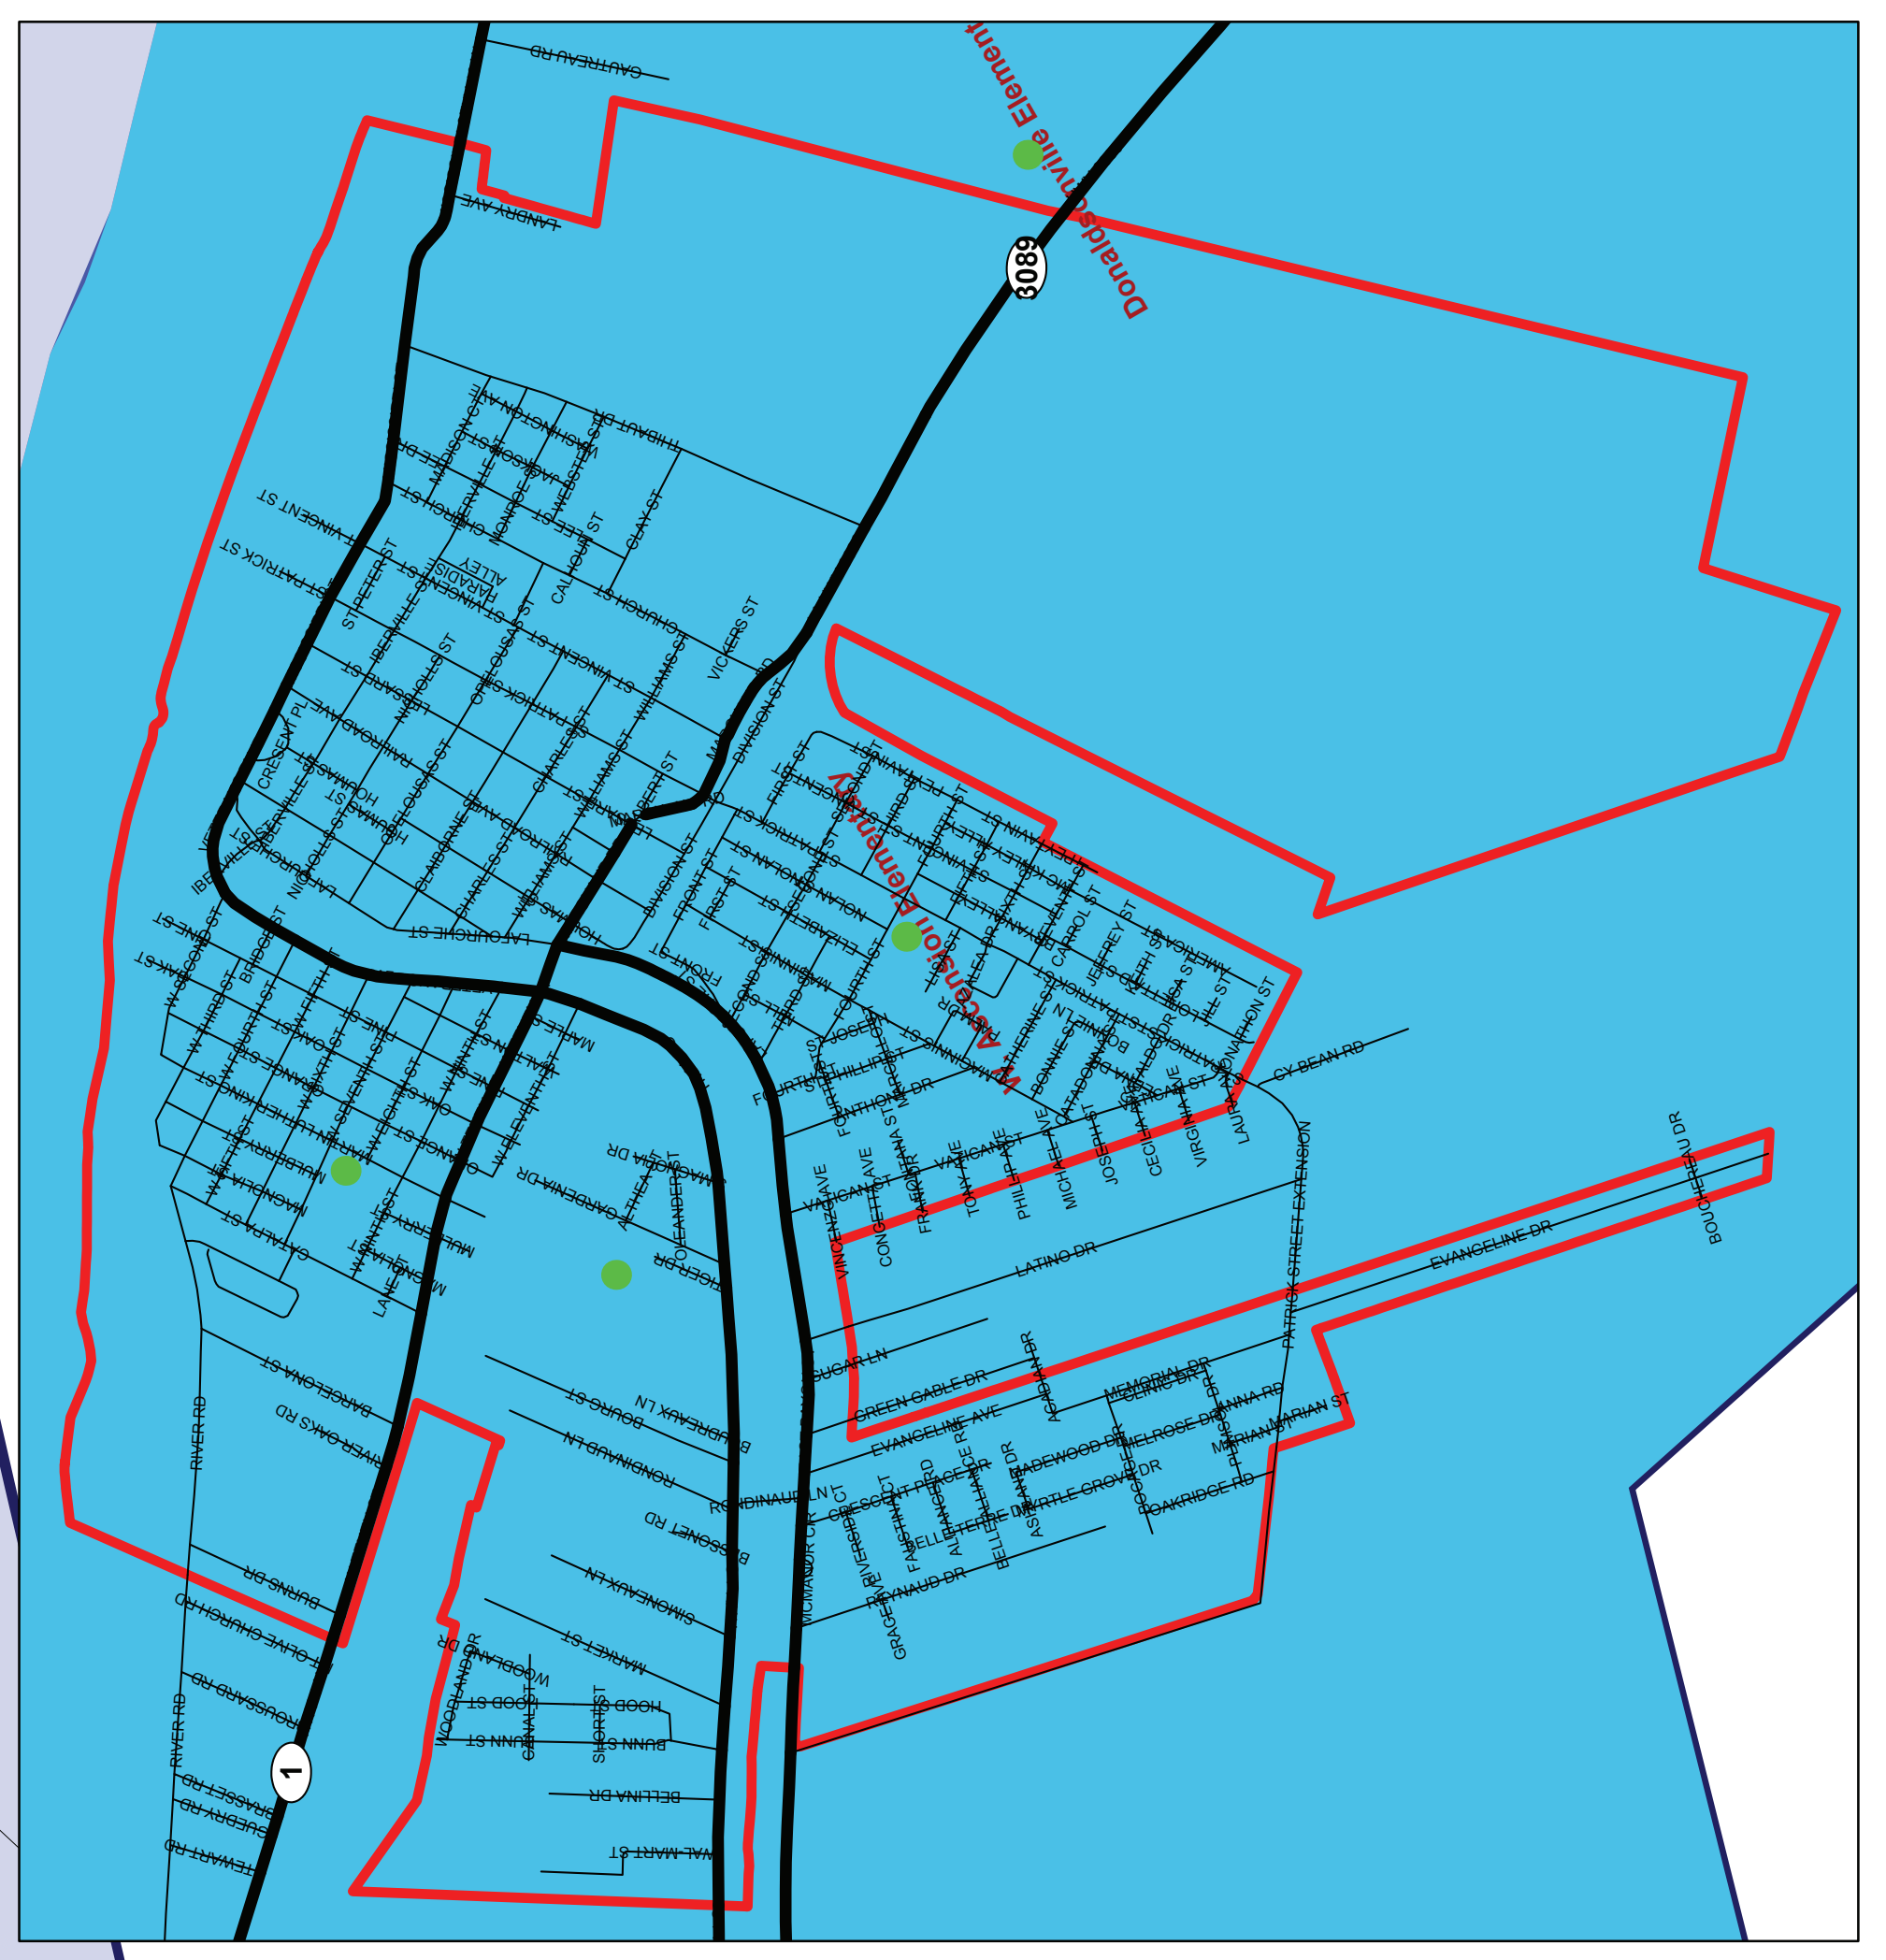

**ELEMENTARY SCHOOL DISTRICT
2011 - 2012**

Legend

- SCHOOLS
- CITY LIMITS
- GISELEM_SCHOOL_DIST_08_10
- CARVER PRIMARY 2008-09
- CENTRAL PRIMARY
- DUPLESSIS PRIMARY
- DUTCHTOWN PRIMARY
- GALVEZ PRIMARY
- GONZALES PRIMARY 2008-09
- LAKE PRIMARY
- LAKESIDE PRIMARY
- OAK GROVE PRIMARY 2008-09
- PECAN GROVE PRIMARY 2008-09
- PRAIRIEVILLE PRIMARY 2008-09
- SORRENTO PRIMARY
- SPANISH LAKE PRIMARY
- ST. AMANT PRIMARY
- ST. AMANT PRIMARY 2008-09
- WESTBANK ATTENDANCE BOUNDARY

GONZALES

SORRENTO

DONALDSONVILLE