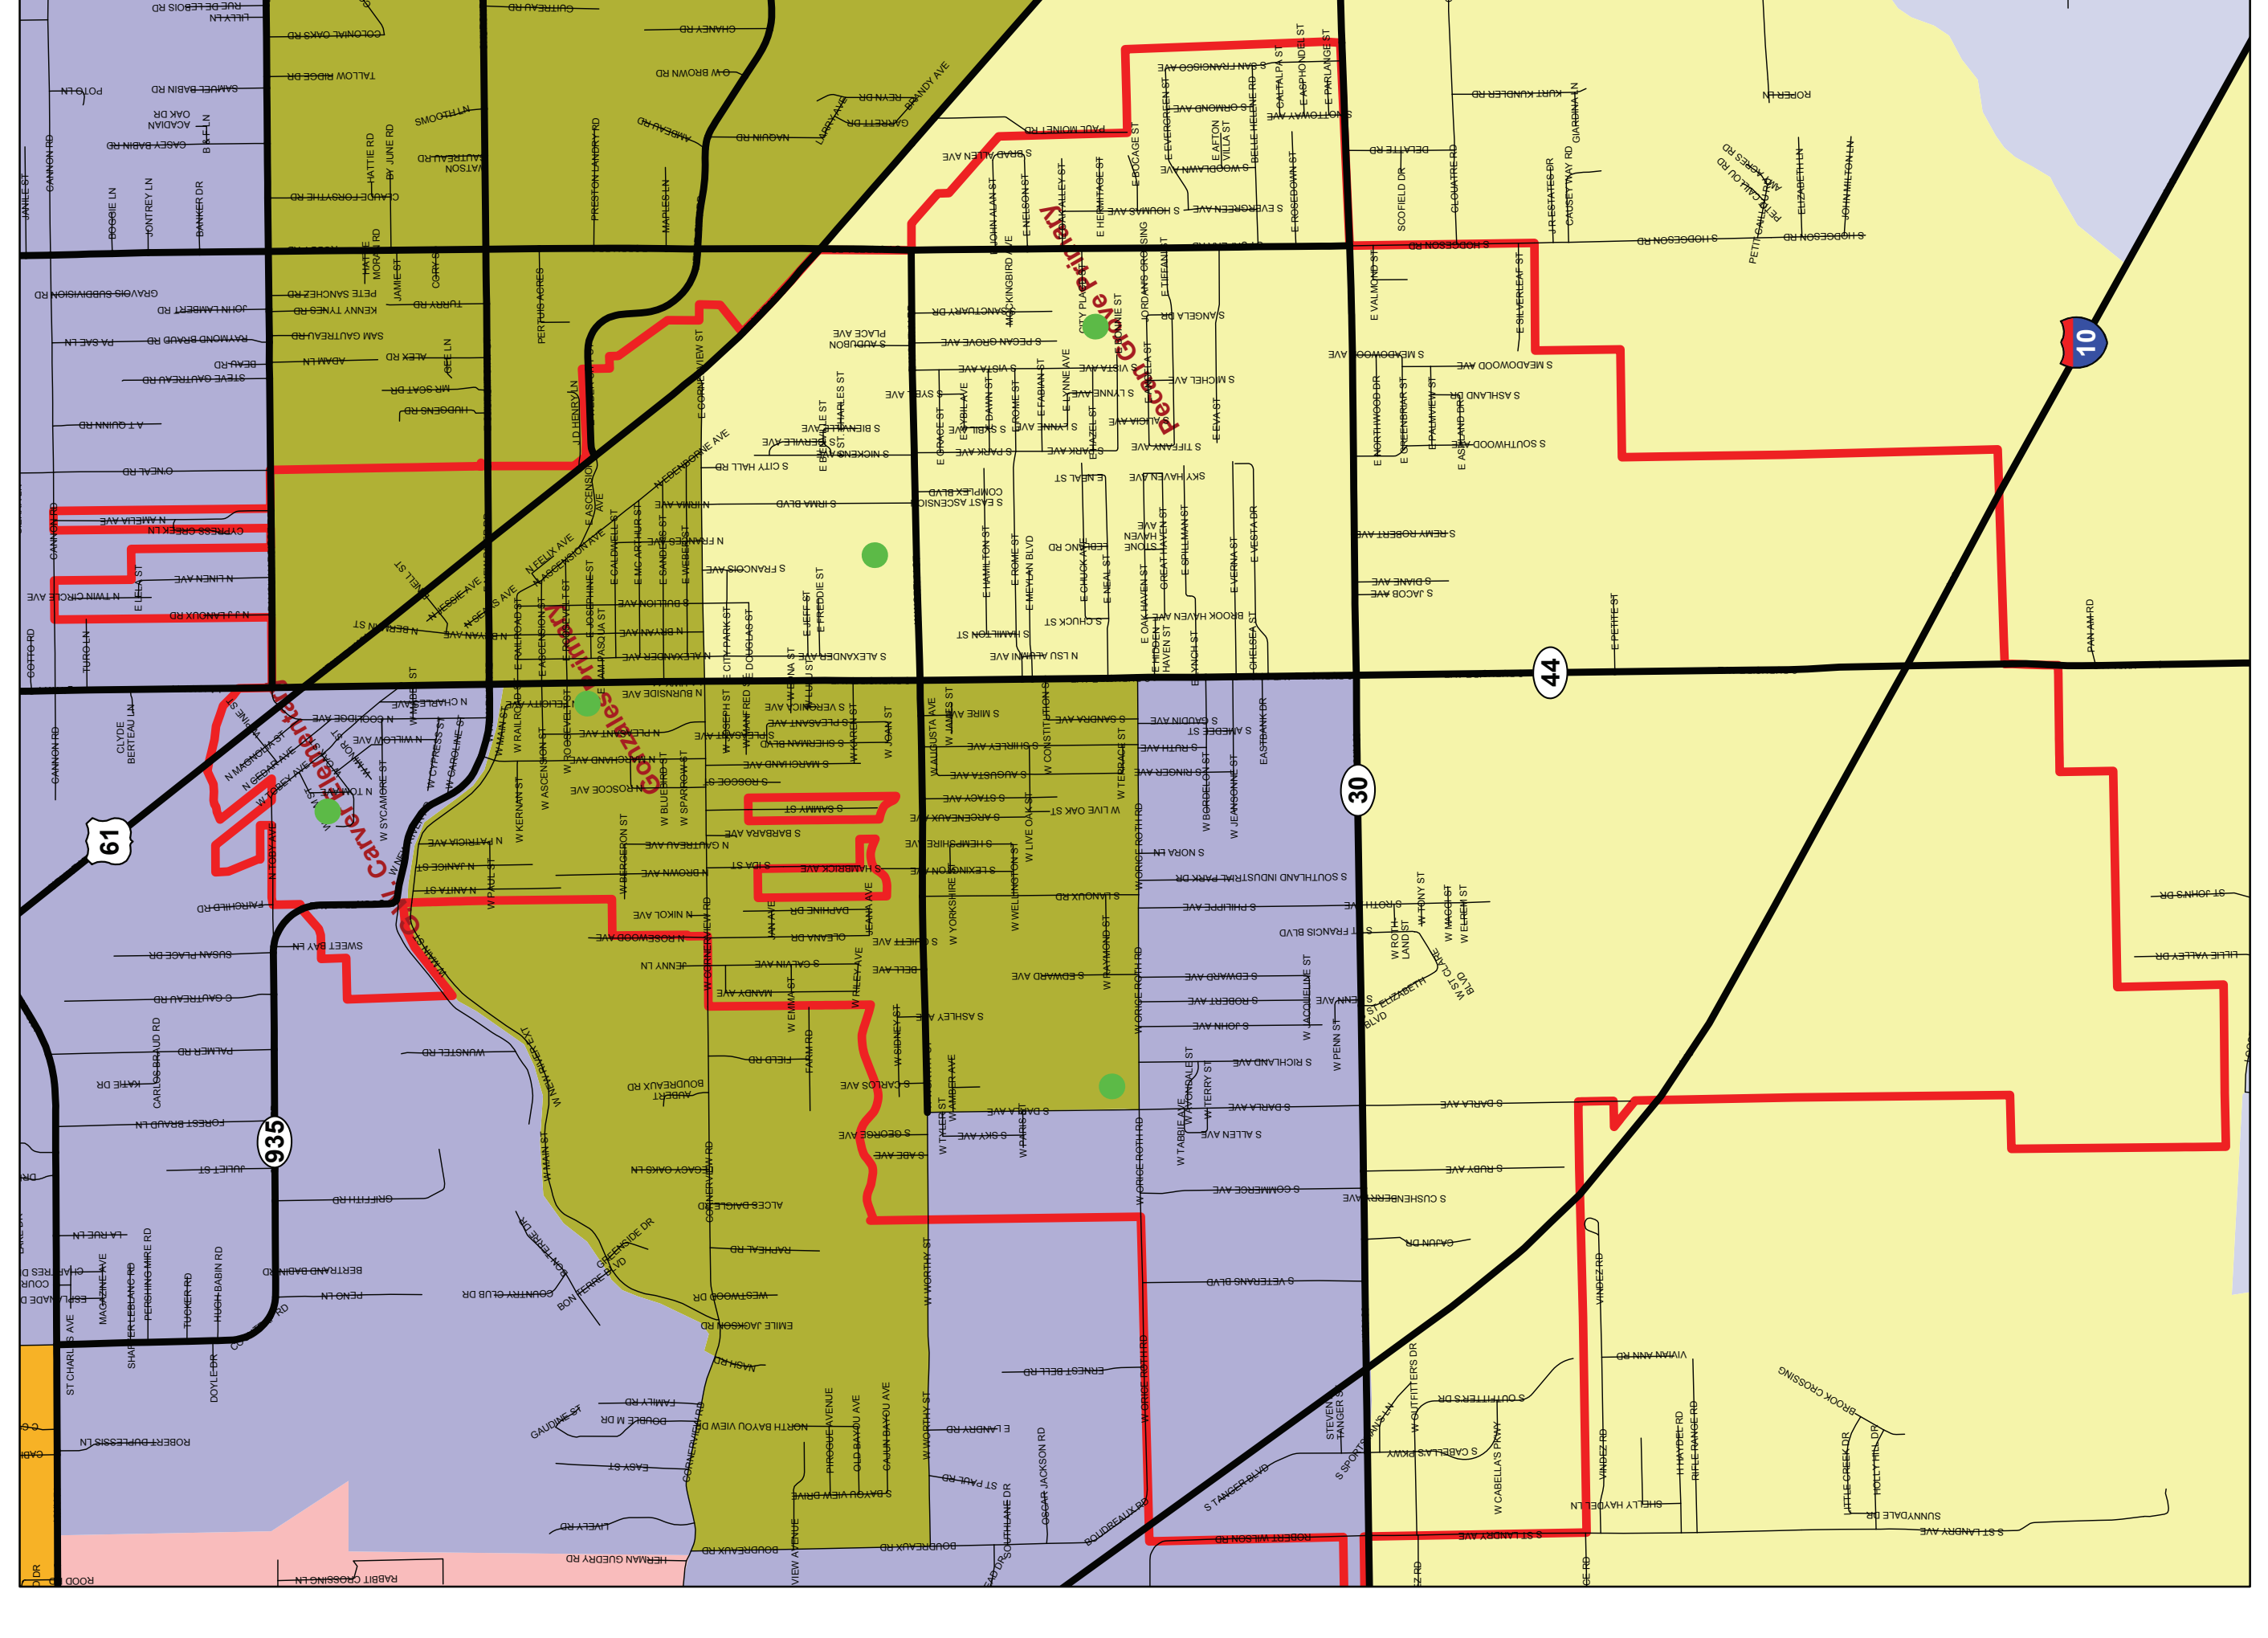

**ELEMENTARY SCHOOL DISTRICT
2011 - 2012**

Legend

- SCHOOLS
- CITY LIMITS
- GISELEM_SCHOOL_DIST_08_10
- CARVER PRIMARY 2008-09
- CENTRAL PRIMARY
- DUPLESSIS PRIMARY
- DUTCHTOWN PRIMARY
- GALVEZ PRIMARY
- GONZALES PRIMARY 2008-09
- LAKE PRIMARY
- LAKESIDE PRIMARY
- OAK GROVE PRIMARY 2008-09
- PECAN GROVE PRIMARY 2008-09
- PRAIRIEVILLE PRIMARY 2008-09
- SORRENTO PRIMARY
- SPANISH LAKE PRIMARY
- ST. AMANT PRIMARY
- ST. AMANT PRIMARY 2008-09
- WESTBANK ATTENDANCE BOUNDARY

GONZALES

SORRENTO

DONALDSONVILLE