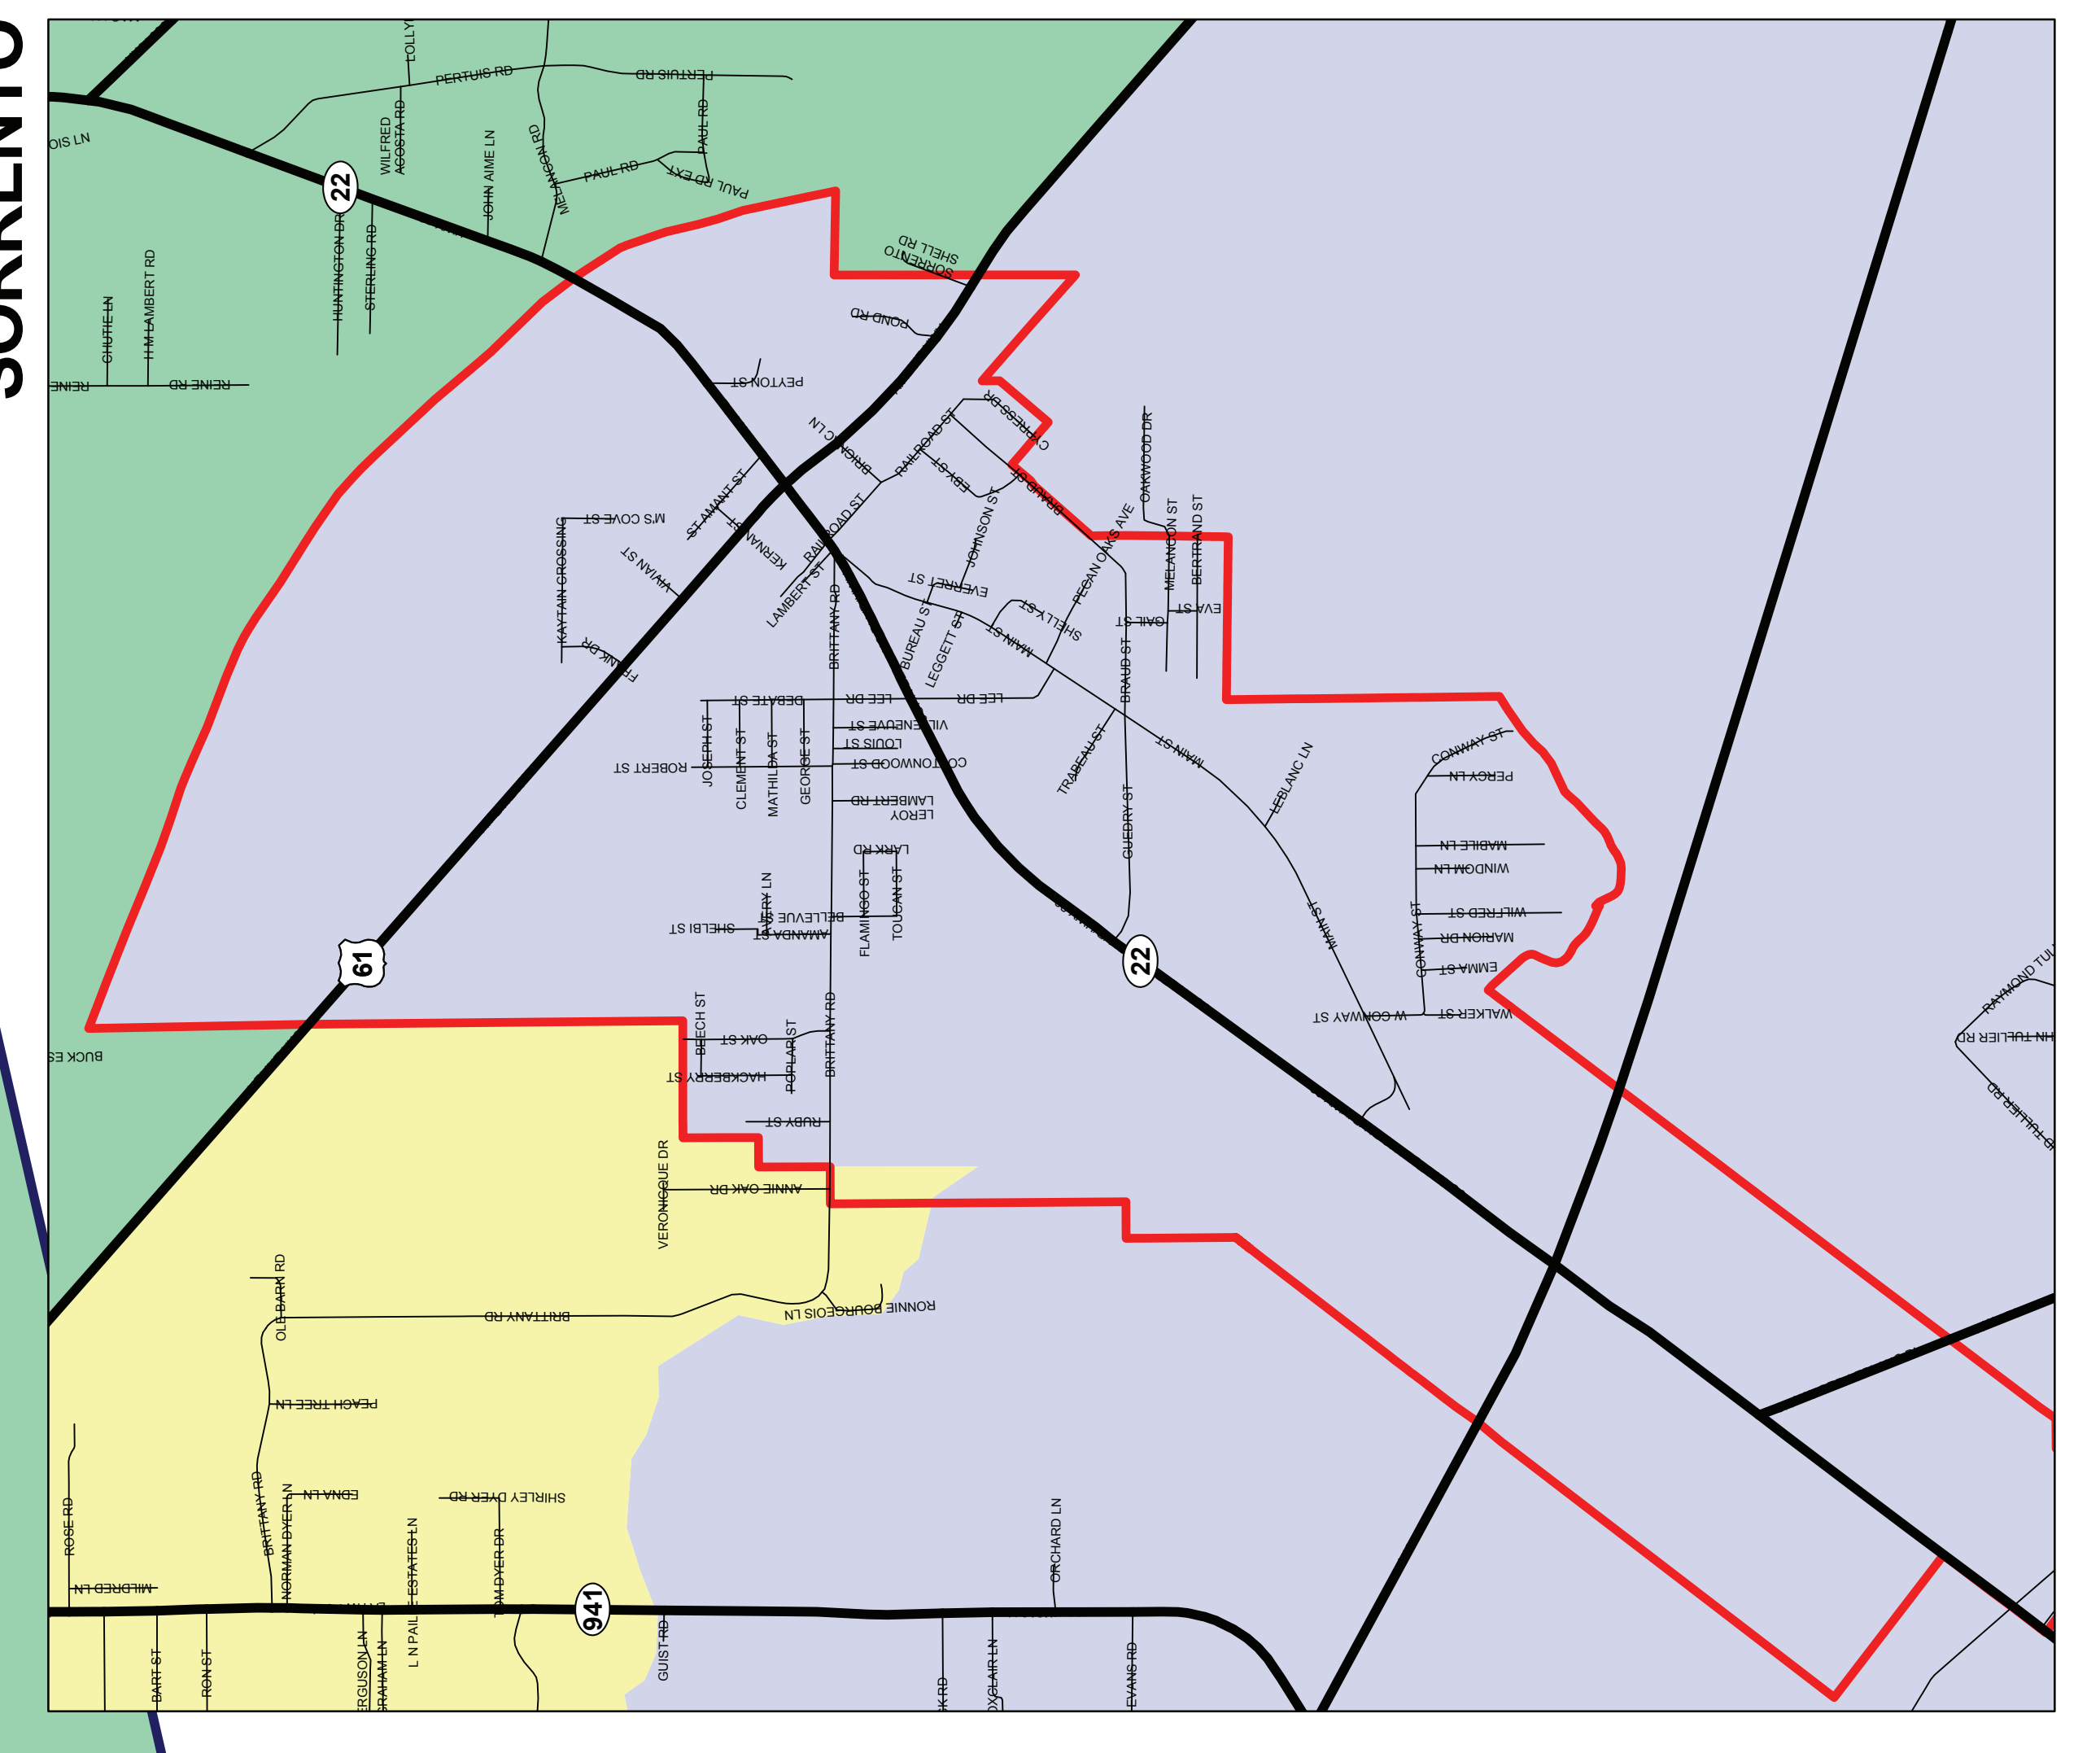

**ELEMENTARY SCHOOL DISTRICT
2011 - 2012**

Legend

- SCHOOLS
- CITY LIMITS
- GISELEM_SCHOOL_DIST_08_10
- CARVER PRIMARY 2008-09
- CENTRAL PRIMARY
- DUPLESSIS PRIMARY
- DUTCHTOWN PRIMARY
- GALVEZ PRIMARY
- GONZALES PRIMARY 2008-09
- LAKE PRIMARY
- LAKESIDE PRIMARY
- OAK GROVE PRIMARY 2008-09
- PECAN GROVE PRIMARY 2008-09
- PRAIRIEVILLE PRIMARY 2008-09
- SORRENTO PRIMARY
- SPANISH LAKE PRIMARY
- ST. AMANT PRIMARY
- ST. AMANT PRIMARY 2008-09
- WESTBANK ATTENDANCE BOUNDARY

GONZALES

SORRENTO

DONALDSONVILLE