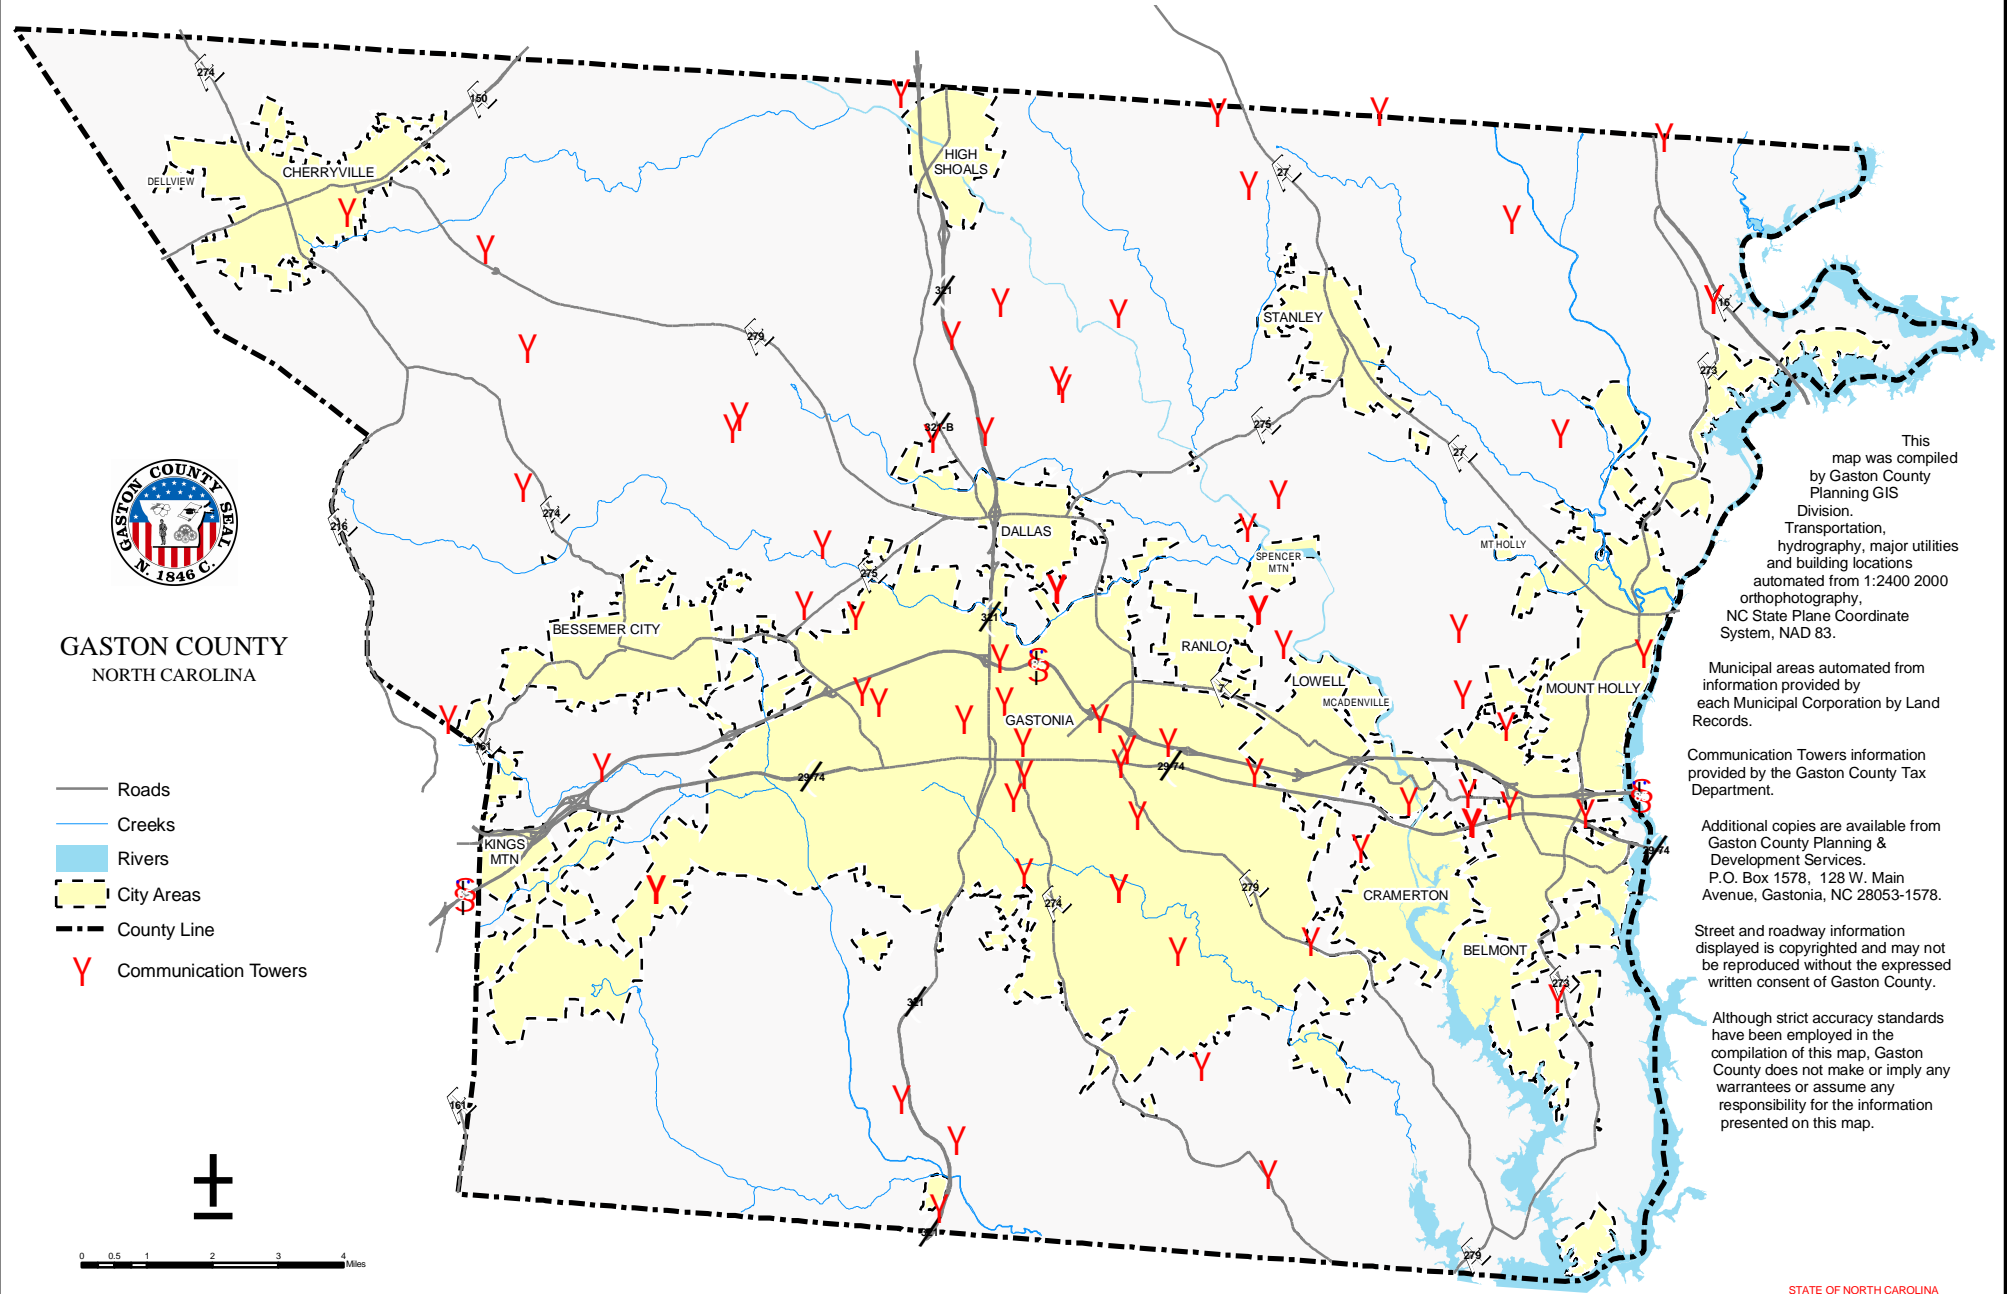

GASTON COUNTY COMMUNICATION TOWERS

GASTON COUNTY
NORTH CAROLINA

- Roads
- Creeks
- Rivers
- City Areas
- County Line
- Communication Towers

This map was compiled by Gaston County Planning GIS Division. Transportation, hydrography, major utilities and building locations automated from 1:2400 2000 orthophotography, NC State Plane Coordinate System, NAD 83.

Municipal areas automated from information provided by each Municipal Corporation by Land Records.

Communication Towers information provided by the Gaston County Tax Department.

Additional copies are available from Gaston County Planning & Development Services. P.O. Box 1578, 128 W. Main Avenue, Gastonia, NC 28053-1578.

Street and roadway information displayed is copyrighted and may not be reproduced without the expressed written consent of Gaston County.

Although strict accuracy standards have been employed in the compilation of this map, Gaston County does not make or imply any warranties or assume any responsibility for the information presented on this map.