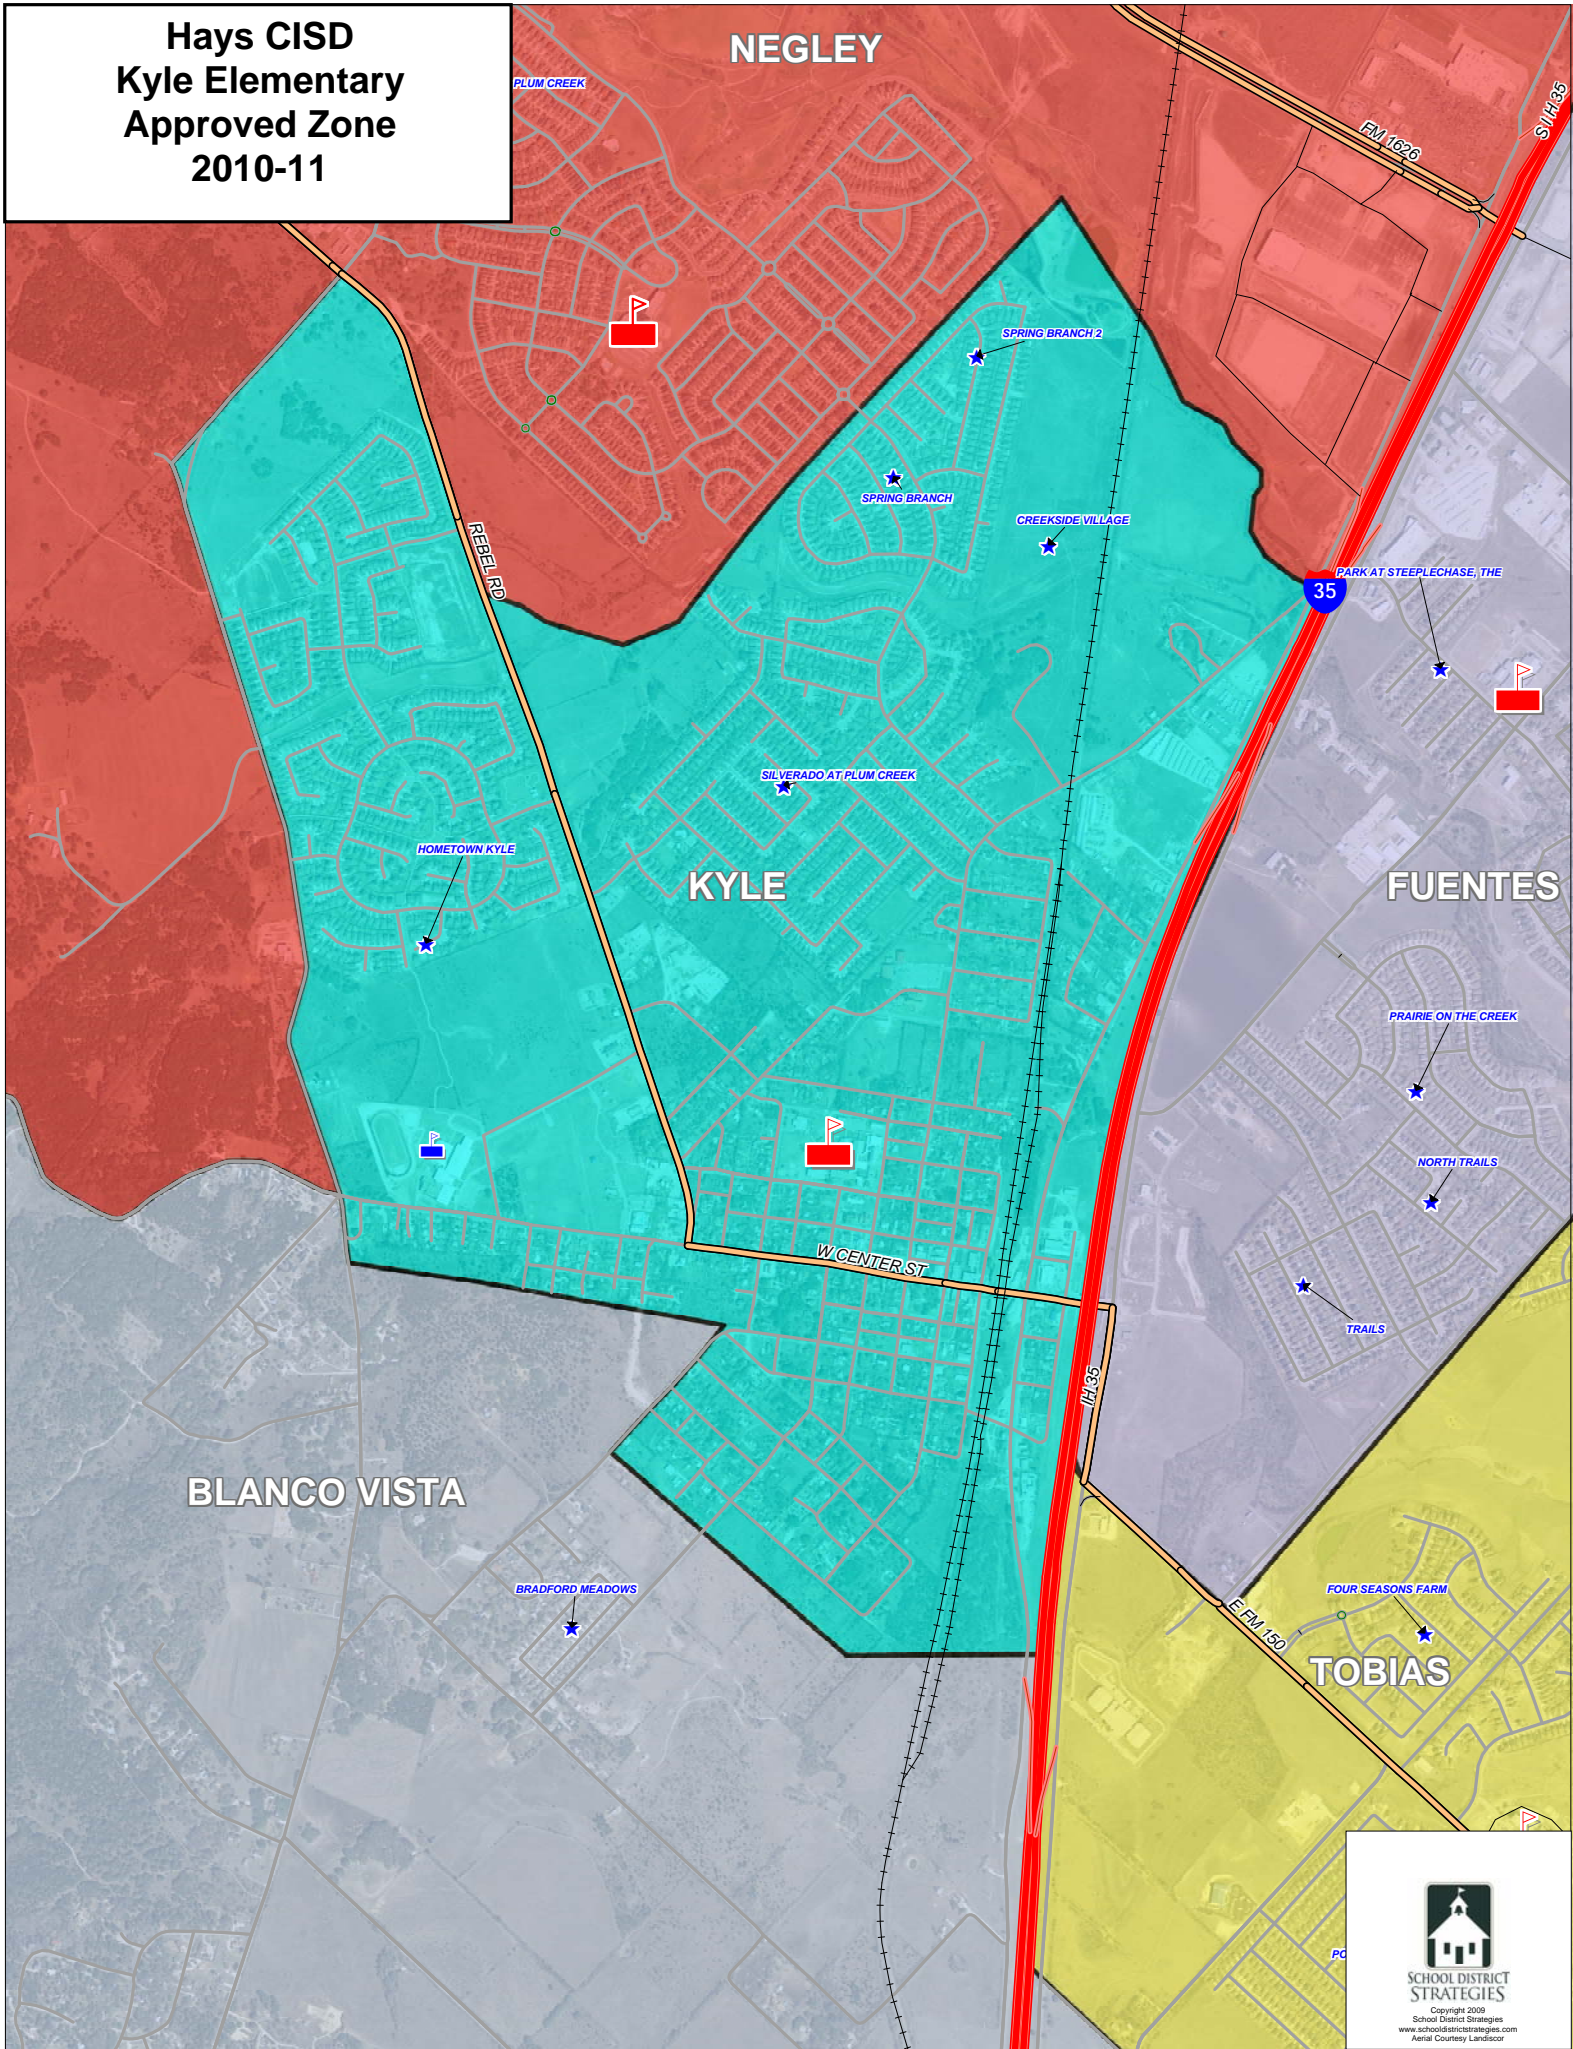

**Hays CISD
Kyle Elementary
Approved Zone
2010-11**

**SCHOOL DISTRICT
STRATEGIES**