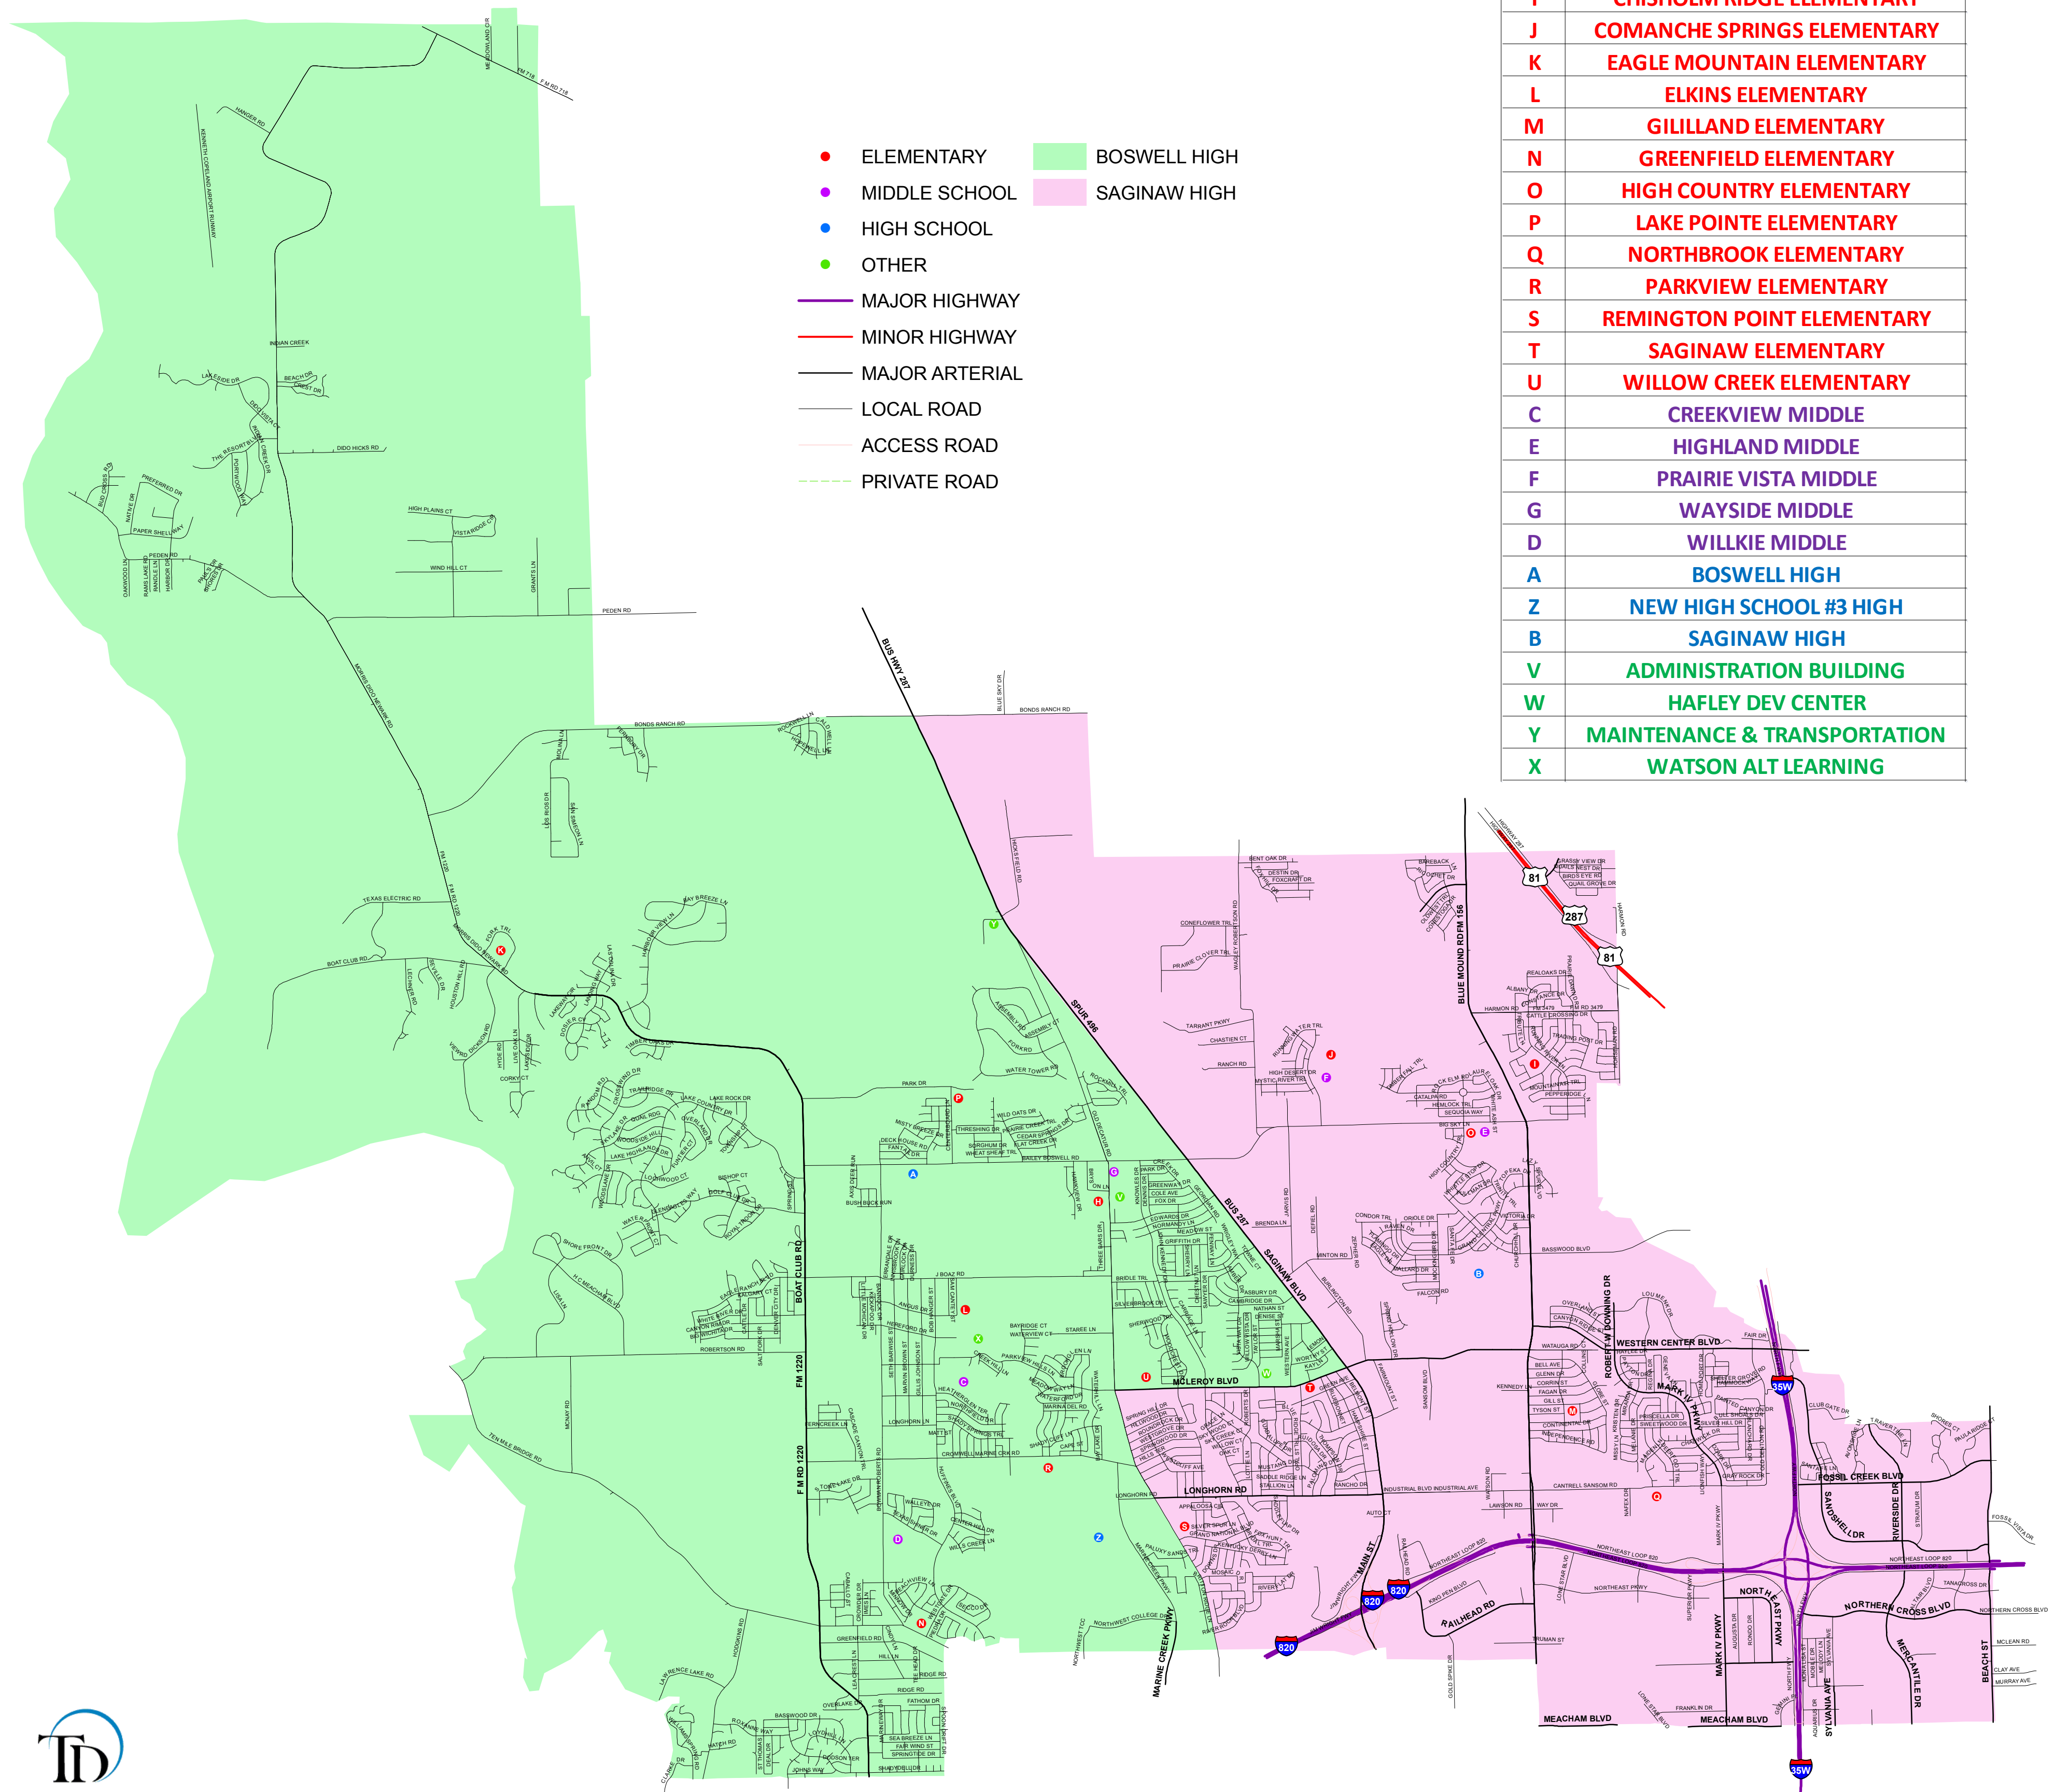

Eagle Mountain-Saginaw ISD High School

- ELEMENTARY
- MIDDLE SCHOOL
- HIGH SCHOOL
- OTHER
- MAJOR HIGHWAY
- MINOR HIGHWAY
- MAJOR ARTERIAL
- LOCAL ROAD
- ACCESS ROAD
- PRIVATE ROAD

- BOSWELL HIGH
- SAGINAW HIGH

ID	NAME
H	BRYSON ELEMENTARY
I	CHISHOLM RIDGE ELEMENTARY
J	COMANCHE SPRINGS ELEMENTARY
K	EAGLE MOUNTAIN ELEMENTARY
L	ELKINS ELEMENTARY
M	GILLILLAND ELEMENTARY
N	GREENFIELD ELEMENTARY
O	HIGH COUNTRY ELEMENTARY
P	LAKE POINTE ELEMENTARY
Q	NORTHBROOK ELEMENTARY
R	PARKVIEW ELEMENTARY
S	REMINGTON POINT ELEMENTARY
T	SAGINAW ELEMENTARY
U	WILLOW CREEK ELEMENTARY
C	CREEKVIEW MIDDLE
E	HIGHLAND MIDDLE
F	PRAIRIE VISTA MIDDLE
G	WAYSIDE MIDDLE
D	WILLKIE MIDDLE
A	BOSWELL HIGH
Z	NEW HIGH SCHOOL #3 HIGH
B	SAGINAW HIGH
V	ADMINISTRATION BUILDING
W	HAFLEY DEV CENTER
Y	MAINTENANCE & TRANSPORTATION
X	WATSON ALT LEARNING