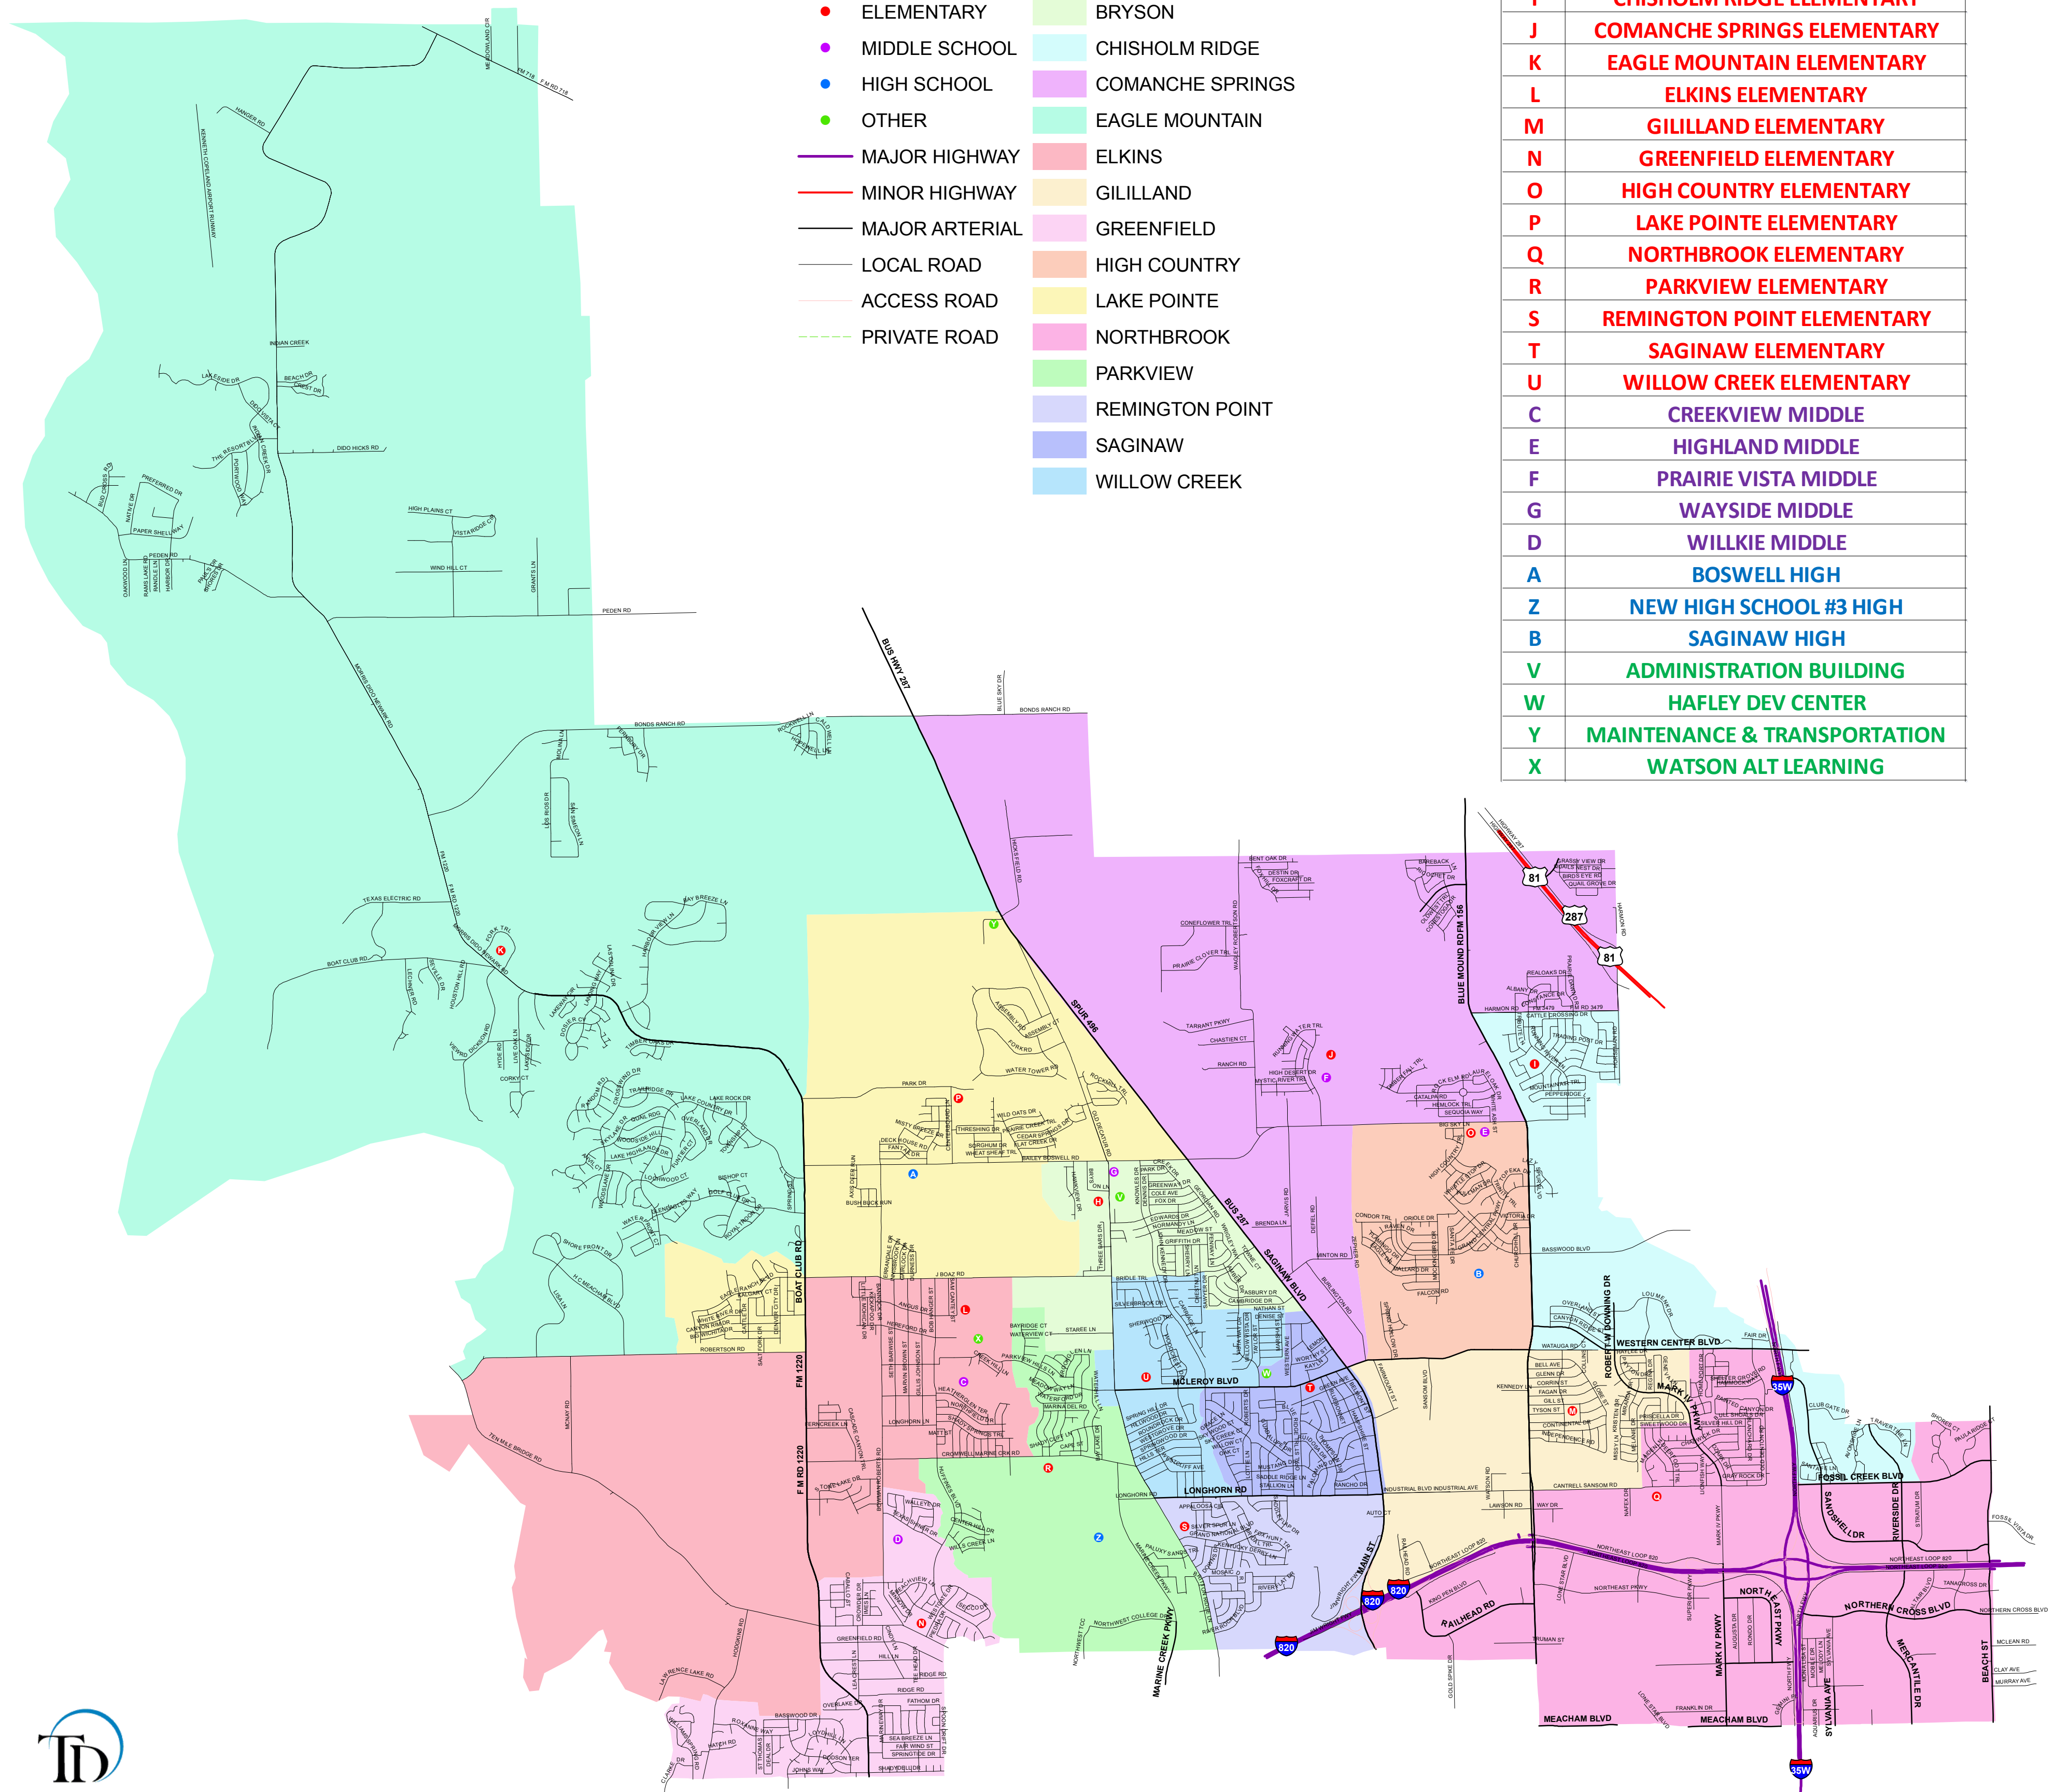

Eagle Mountain-Saginaw ISD Elementary School

- ELEMENTARY
- MIDDLE SCHOOL
- HIGH SCHOOL
- OTHER
- MAJOR HIGHWAY
- MINOR HIGHWAY
- MAJOR ARTERIAL
- LOCAL ROAD
- ACCESS ROAD
- PRIVATE ROAD
- BRYSON
- CHISHOLM RIDGE
- COMANCHE SPRINGS
- EAGLE MOUNTAIN
- ELKINS
- GILILLAND
- GREENFIELD
- HIGH COUNTRY
- LAKE POINTE
- NORTHBROOK
- PARKVIEW
- REMINGTON POINT
- SAGINAW
- WILLOW CREEK

ID	NAME
H	BRYSON ELEMENTARY
I	CHISHOLM RIDGE ELEMENTARY
J	COMANCHE SPRINGS ELEMENTARY
K	EAGLE MOUNTAIN ELEMENTARY
L	ELKINS ELEMENTARY
M	GILILLAND ELEMENTARY
N	GREENFIELD ELEMENTARY
O	HIGH COUNTRY ELEMENTARY
P	LAKE POINTE ELEMENTARY
Q	NORTHBROOK ELEMENTARY
R	PARKVIEW ELEMENTARY
S	REMINGTON POINT ELEMENTARY
T	SAGINAW ELEMENTARY
U	WILLOW CREEK ELEMENTARY
C	CREEKVIEW MIDDLE
E	HIGHLAND MIDDLE
F	PRAIRIE VISTA MIDDLE
G	WAYSIDE MIDDLE
D	WILLKIE MIDDLE
A	BOSWELL HIGH
Z	NEW HIGH SCHOOL #3 HIGH
B	SAGINAW HIGH
V	ADMINISTRATION BUILDING
W	HAFLEY DEV CENTER
Y	MAINTENANCE & TRANSPORTATION
X	WATSON ALT LEARNING

Eagle Mountain-Saginaw ISD Middle School

- ELEMENTARY
- MIDDLE SCHOOL
- HIGH SCHOOL
- OTHER
- MAJOR HIGHWAY
- MINOR HIGHWAY
- MAJOR ARTERIAL
- LOCAL ROAD
- ACCESS ROAD
- PRIVATE ROAD
- CREEKVIEW MIDDLE
- HIGHLAND MIDDLE
- PRAIRIE VISTA MIDDLE
- WAYSIDE MIDDLE
- WILLKIE MIDDLE

ID	NAME
H	BRYSON ELEMENTARY
I	CHISHOLM RIDGE ELEMENTARY
J	COMANCHE SPRINGS ELEMENTARY
K	EAGLE MOUNTAIN ELEMENTARY
L	ELKINS ELEMENTARY
M	GILLILLAND ELEMENTARY
N	GREENFIELD ELEMENTARY
O	HIGH COUNTRY ELEMENTARY
P	LAKE POINTE ELEMENTARY
Q	NORTHBROOK ELEMENTARY
R	PARKVIEW ELEMENTARY
S	REMINGTON POINT ELEMENTARY
T	SAGINAW ELEMENTARY
U	WILLOW CREEK ELEMENTARY
C	CREEKVIEW MIDDLE
E	HIGHLAND MIDDLE
F	PRAIRIE VISTA MIDDLE
G	WAYSIDE MIDDLE
D	WILLKIE MIDDLE
A	BOSWELL HIGH
Z	NEW HIGH SCHOOL #3 HIGH
B	SAGINAW HIGH
V	ADMINISTRATION BUILDING
W	HAFLEY DEV CENTER
Y	MAINTENANCE & TRANSPORTATION
X	WATSON ALT LEARNING