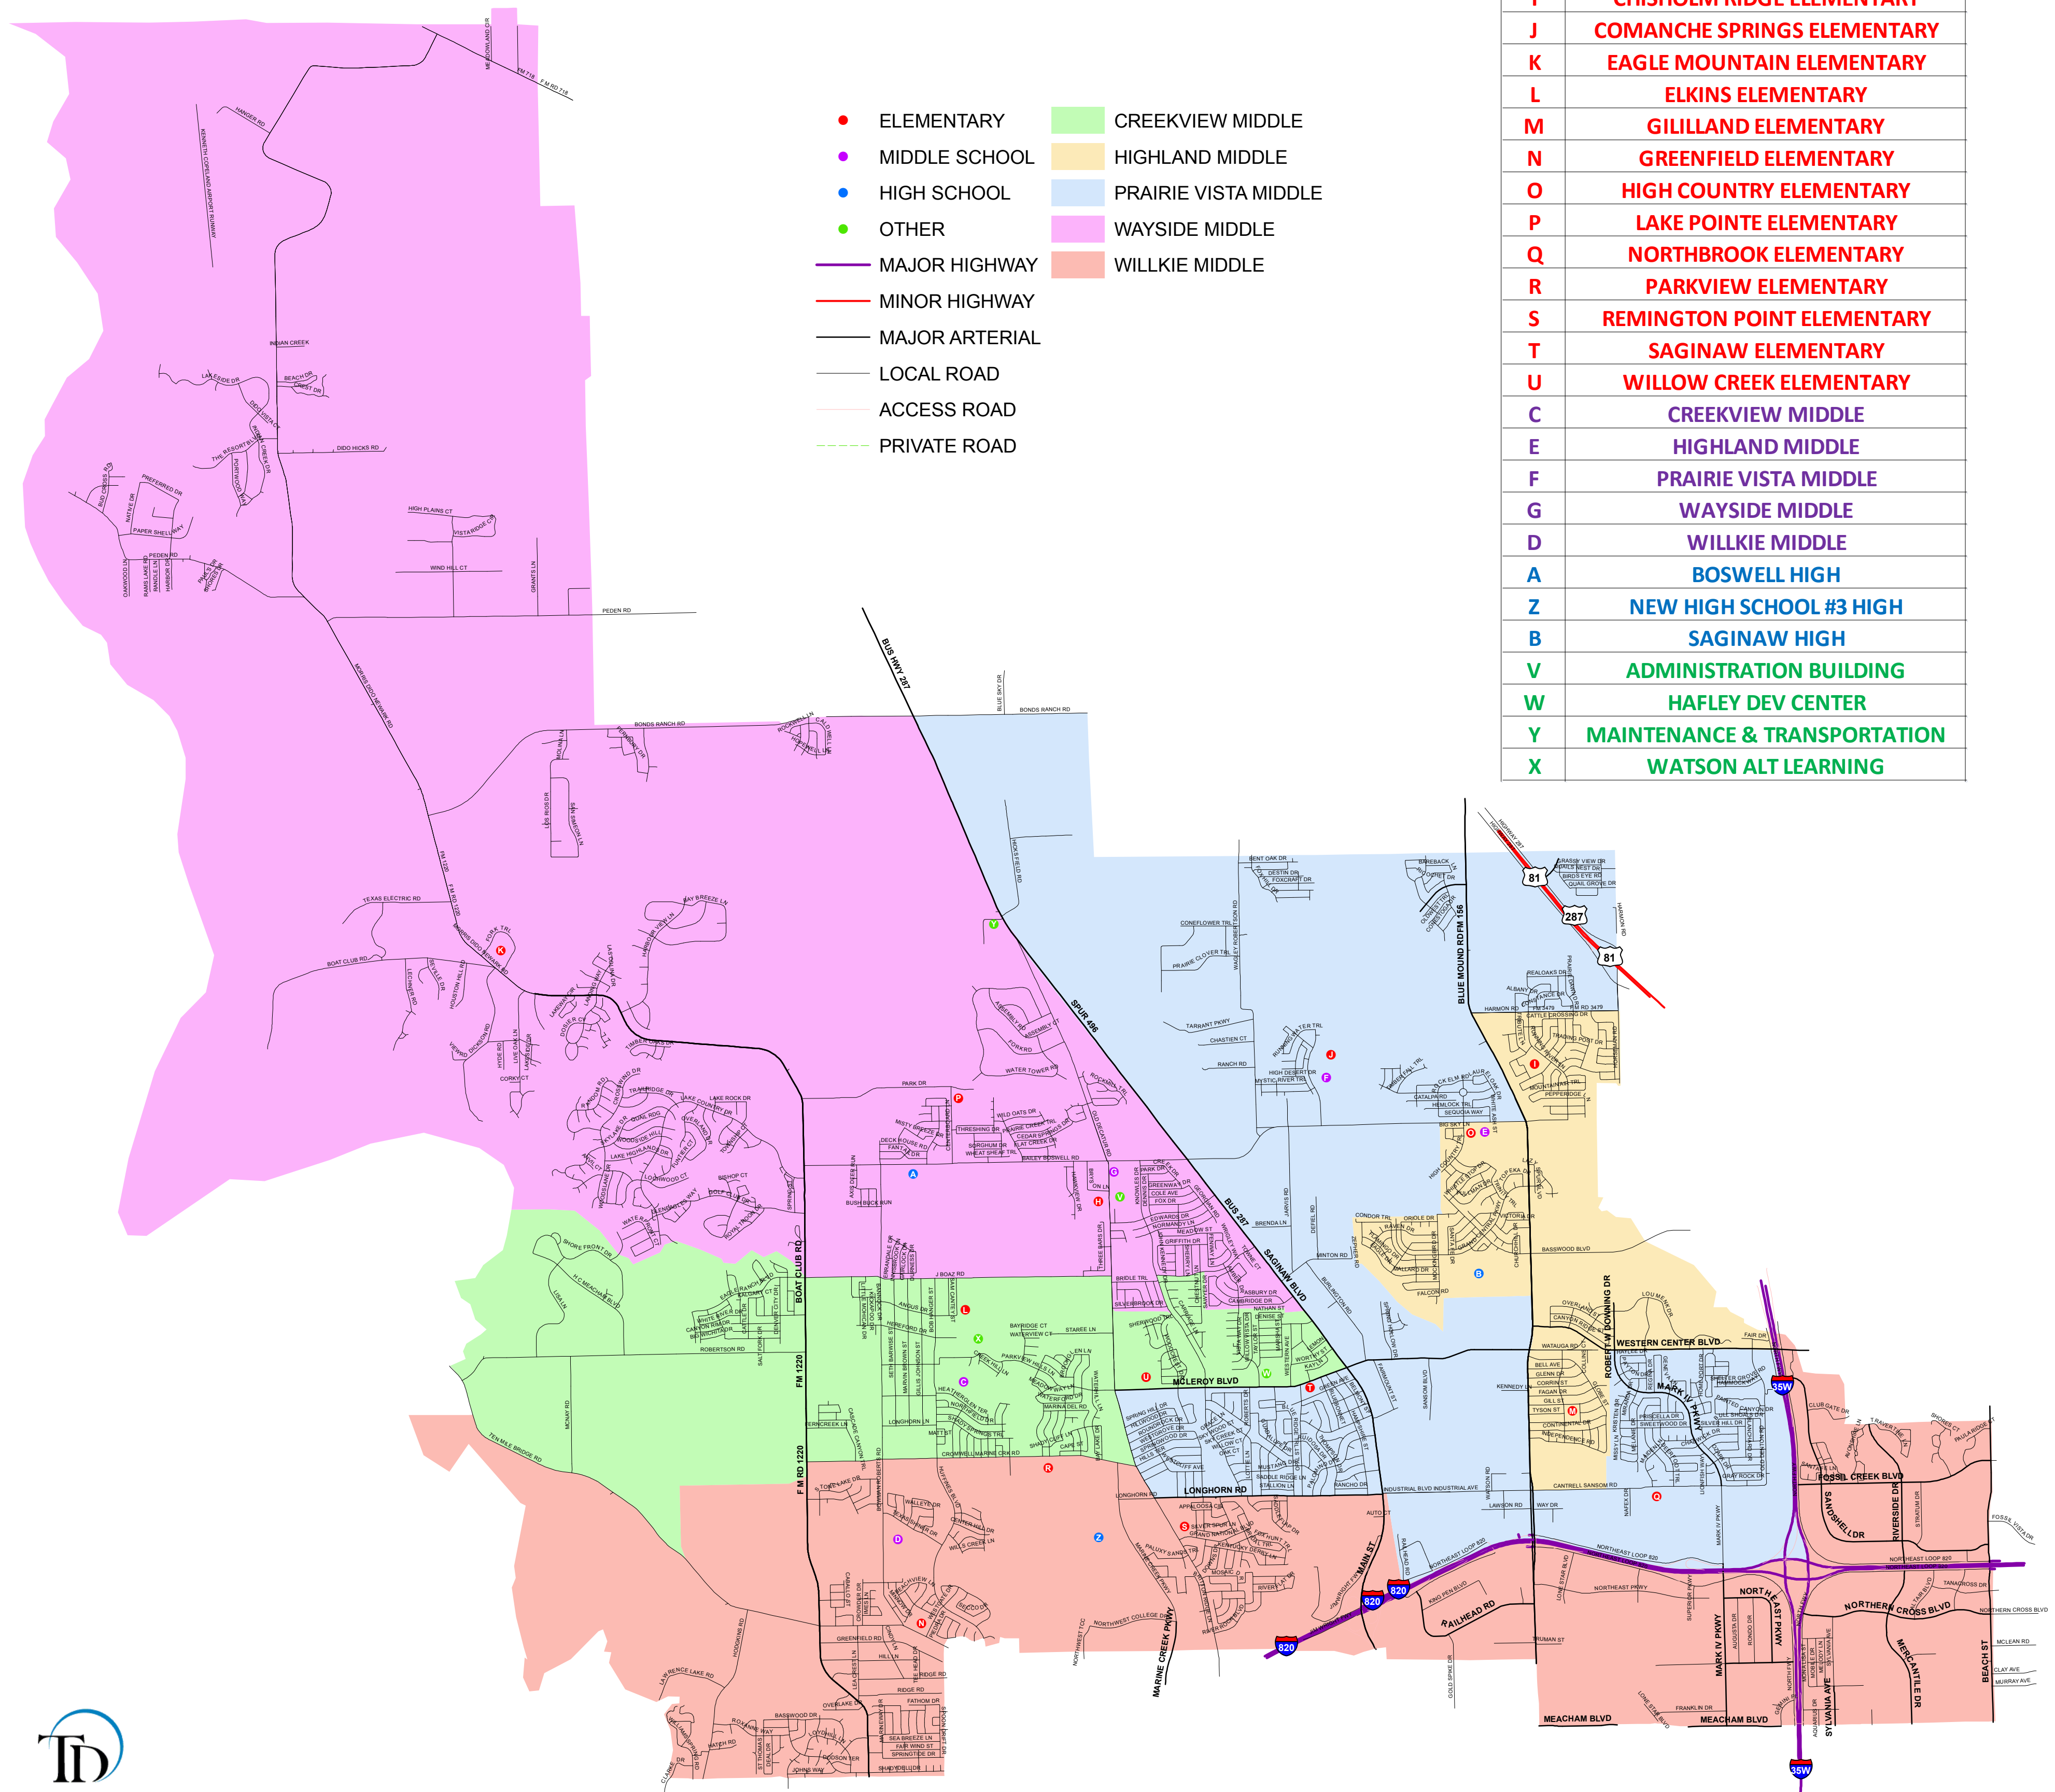

Eagle Mountain-Saginaw ISD Elementary School

- ELEMENTARY
- MIDDLE SCHOOL
- HIGH SCHOOL
- OTHER
- MAJOR HIGHWAY
- MINOR HIGHWAY
- MAJOR ARTERIAL
- LOCAL ROAD
- ACCESS ROAD
- PRIVATE ROAD
- BRYSON
- CHISHOLM RIDGE
- COMANCHE SPRINGS
- EAGLE MOUNTAIN
- ELKINS
- GILILLAND
- GREENFIELD
- HIGH COUNTRY
- LAKE POINTE
- NORTHBROOK
- PARKVIEW
- REMINGTON POINT
- SAGINAW
- WILLOW CREEK

ID	NAME
H	BRYSON ELEMENTARY
I	CHISHOLM RIDGE ELEMENTARY
J	COMANCHE SPRINGS ELEMENTARY
K	EAGLE MOUNTAIN ELEMENTARY
L	ELKINS ELEMENTARY
M	GILILLAND ELEMENTARY
N	GREENFIELD ELEMENTARY
O	HIGH COUNTRY ELEMENTARY
P	LAKE POINTE ELEMENTARY
Q	NORTHBROOK ELEMENTARY
R	PARKVIEW ELEMENTARY
S	REMINGTON POINT ELEMENTARY
T	SAGINAW ELEMENTARY
U	WILLOW CREEK ELEMENTARY
C	CREEKVIEW MIDDLE
E	HIGHLAND MIDDLE
F	PRAIRIE VISTA MIDDLE
G	WAYSIDE MIDDLE
D	WILLKIE MIDDLE
A	BOSWELL HIGH
Z	NEW HIGH SCHOOL #3 HIGH
B	SAGINAW HIGH
V	ADMINISTRATION BUILDING
W	HAFLEY DEV CENTER
Y	MAINTENANCE & TRANSPORTATION
X	WATSON ALT LEARNING

Eagle Mountain-Saginaw ISD Middle School

- ELEMENTARY
- MIDDLE SCHOOL
- HIGH SCHOOL
- OTHER
- MAJOR HIGHWAY
- MINOR HIGHWAY
- MAJOR ARTERIAL
- LOCAL ROAD
- ACCESS ROAD
- PRIVATE ROAD
- CREEKVIEW MIDDLE
- HIGHLAND MIDDLE
- PRAIRIE VISTA MIDDLE
- WAYSIDE MIDDLE
- WILLKIE MIDDLE