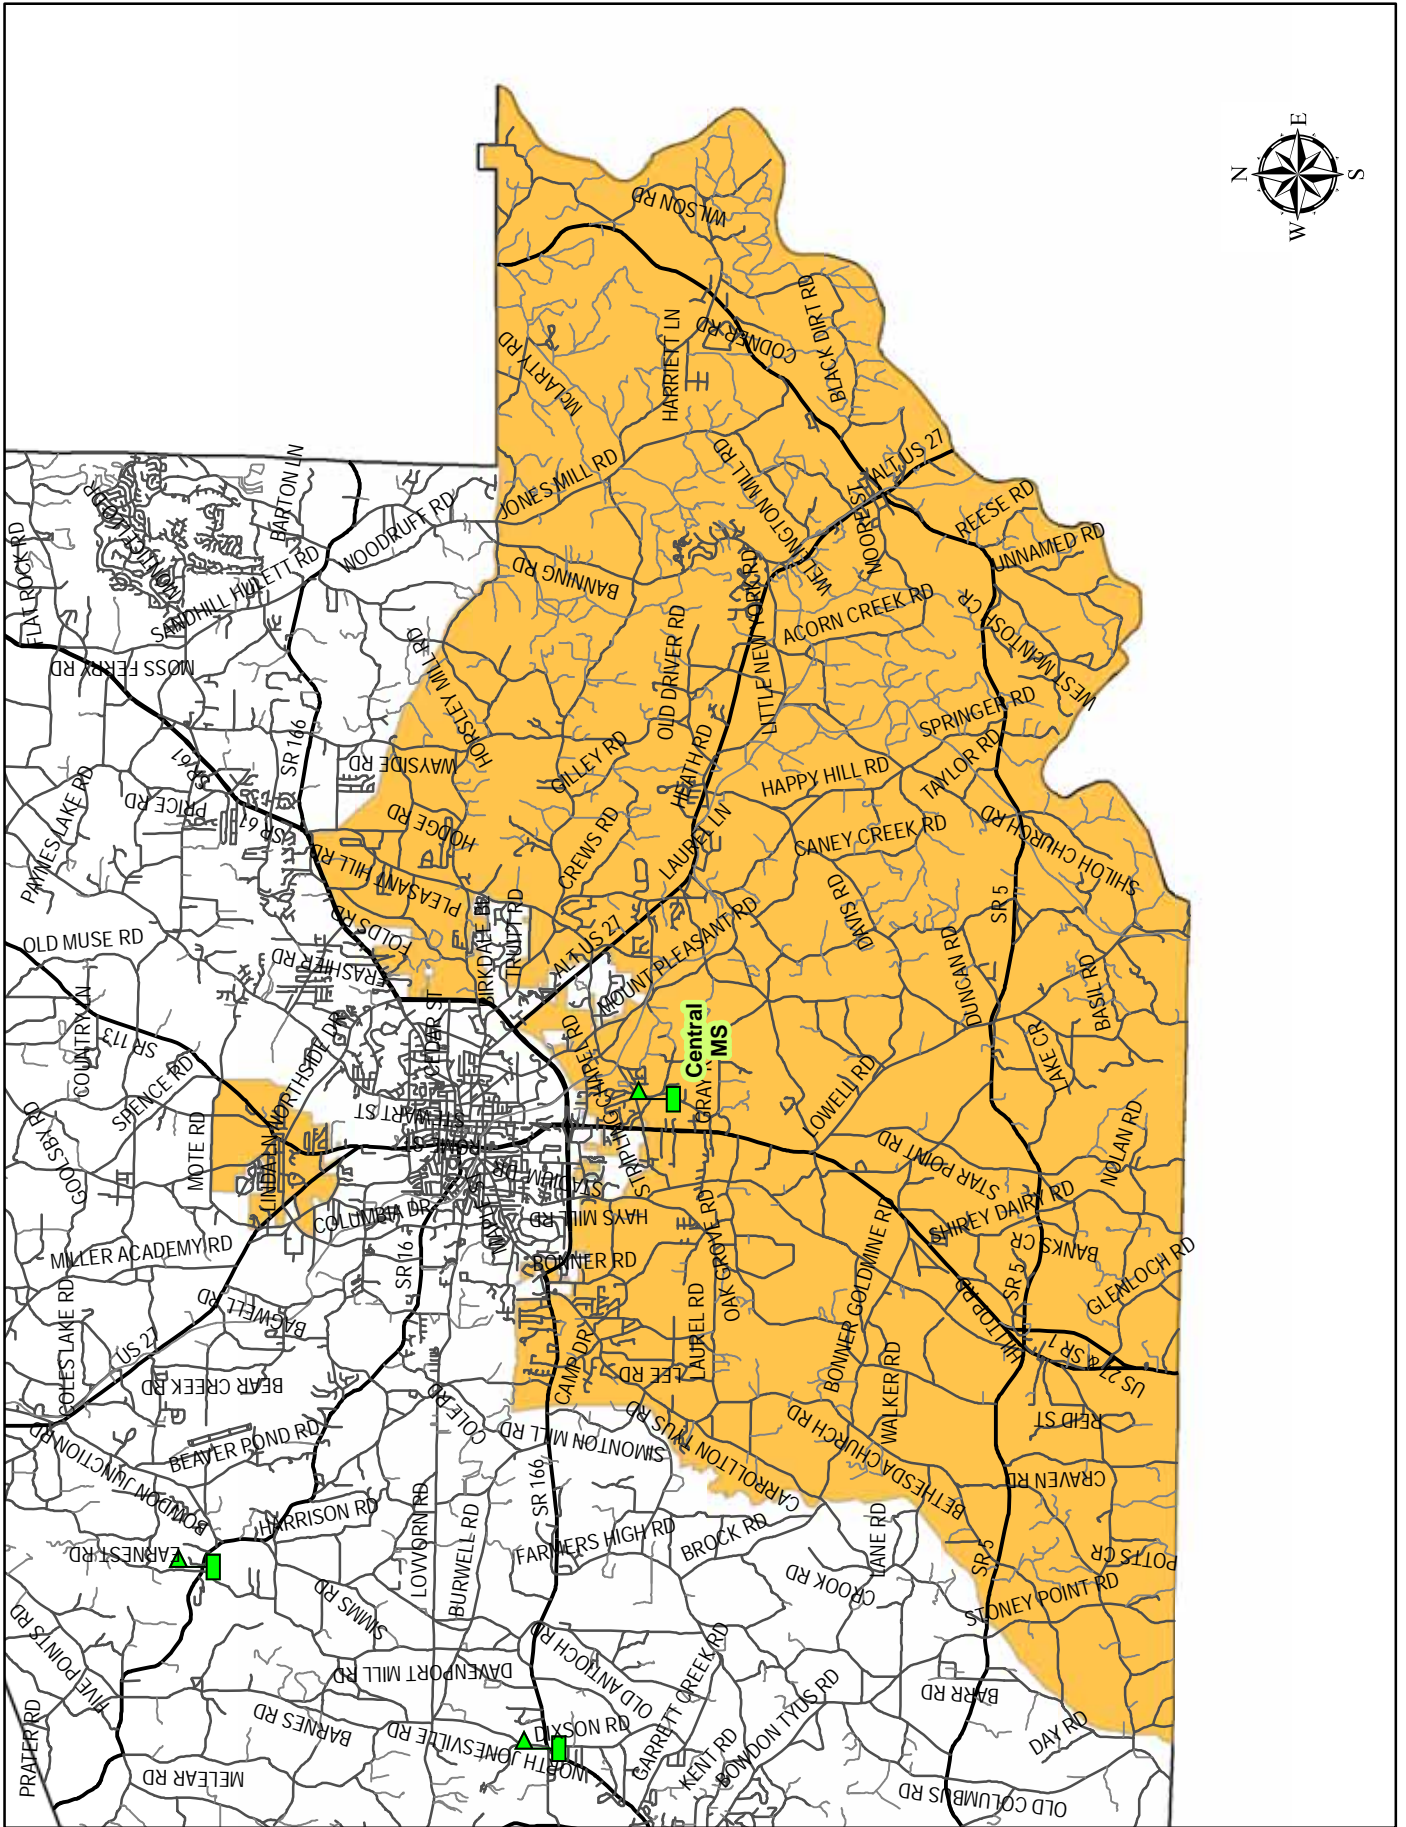

Central Middle School Attendance Zone