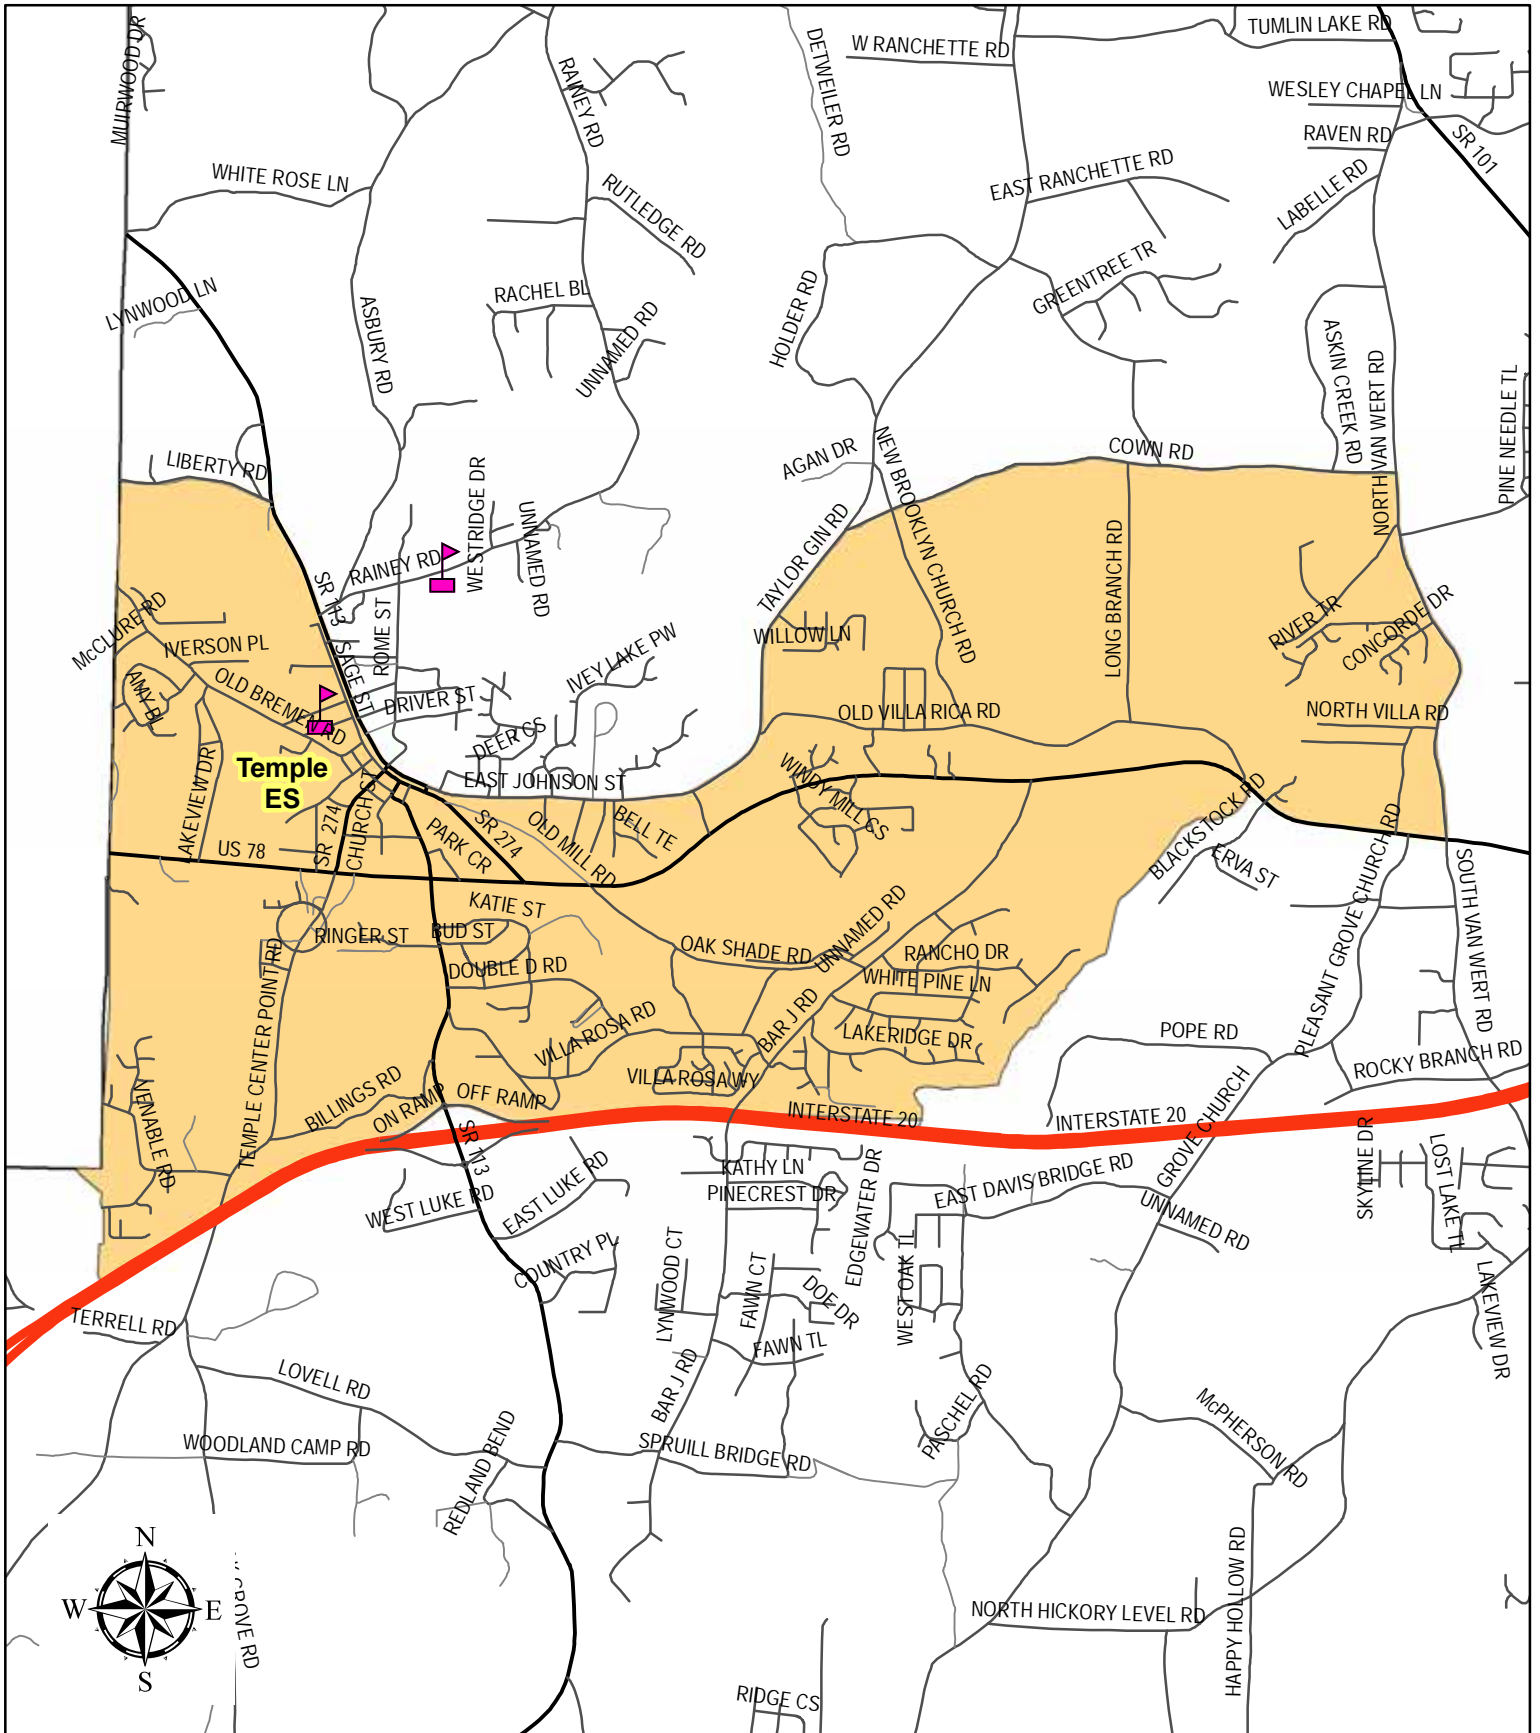

Temple Elementary School Attendance Zone