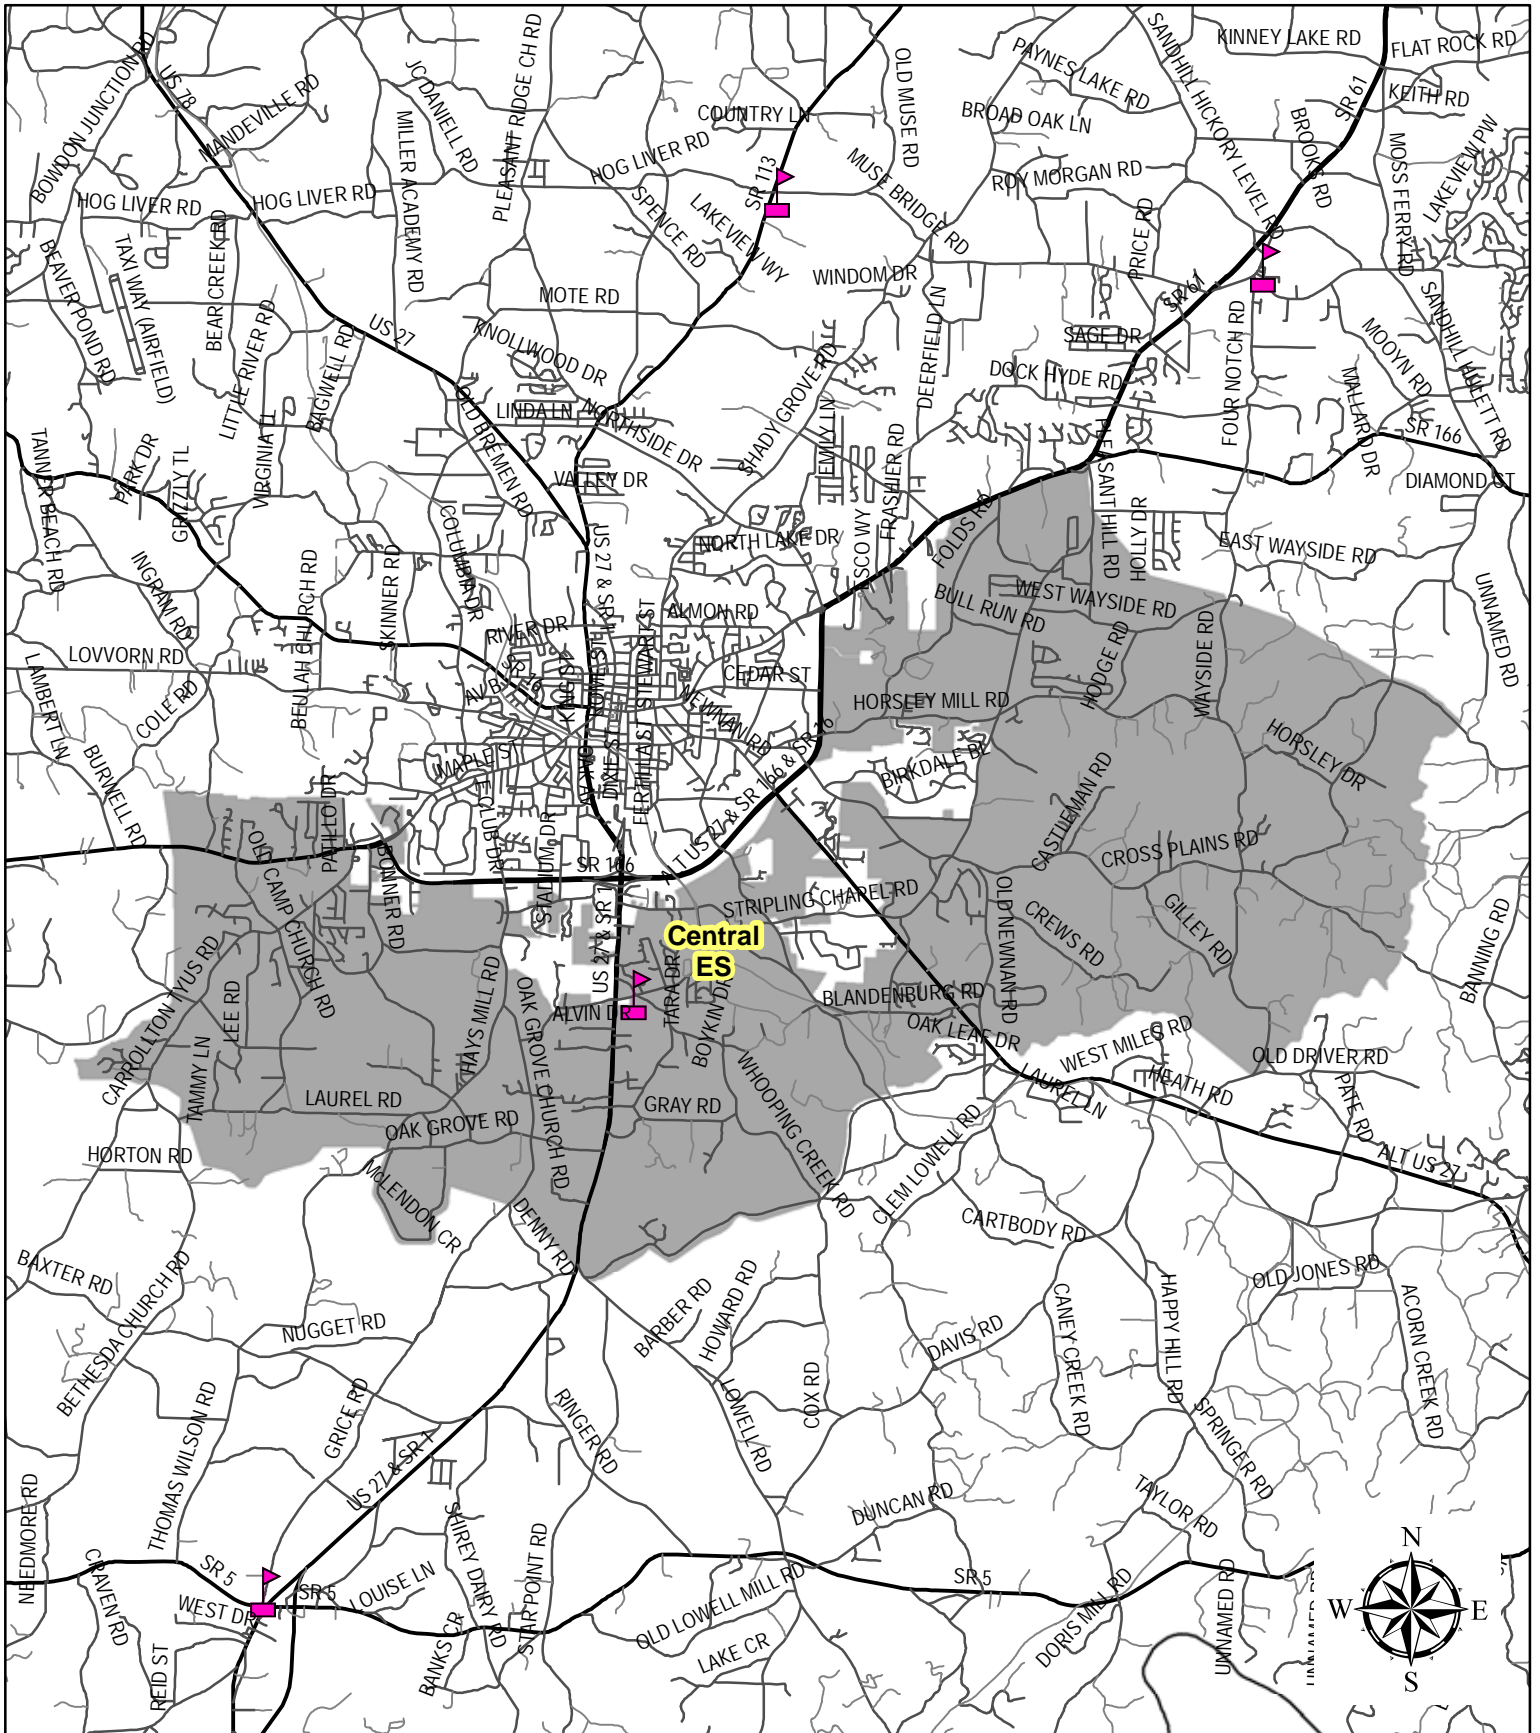

County-wide Elementary School Index Map	2
Bowdon Elementary	3
Central Elementary	4
Glanton-Hindsman Elementary	5
Ithica Elementary	6
Mount Zion Elementary	7
Providence Elementary	8
Roopville Elementary	9
Sand Hill Elementary	10
Sharp Creek Elementary	11
Temple Elementary	12
Villa Rica Elementary	13
Whitesburg Elementary	14

Section 2 - Middle School Attendance Zones

County-wide Middle School Index Map	15
Bay Springs Middle	16
Central Middle	17
Jonesville Middle	18
Mount Zion Middle	19
Temple Middle	20
Villa Rica Middle	21

Section 3 - High School Attendance Zones

County-wide High School Index Map	22
Bowdon High	23
Central High	24
Mount Zion High	25
Temple High	26
Villa Rica High	27

Elementary School Attendance Areas

School Year 2011-12

Central Elementary School Attendance Zone

Ithica Elementary School Attendance Zone

Providence Elementary School Attendance Zone

Sand Hill Elementary School Attendance Zone

Sharp Creek Elementary School Attendance Zone