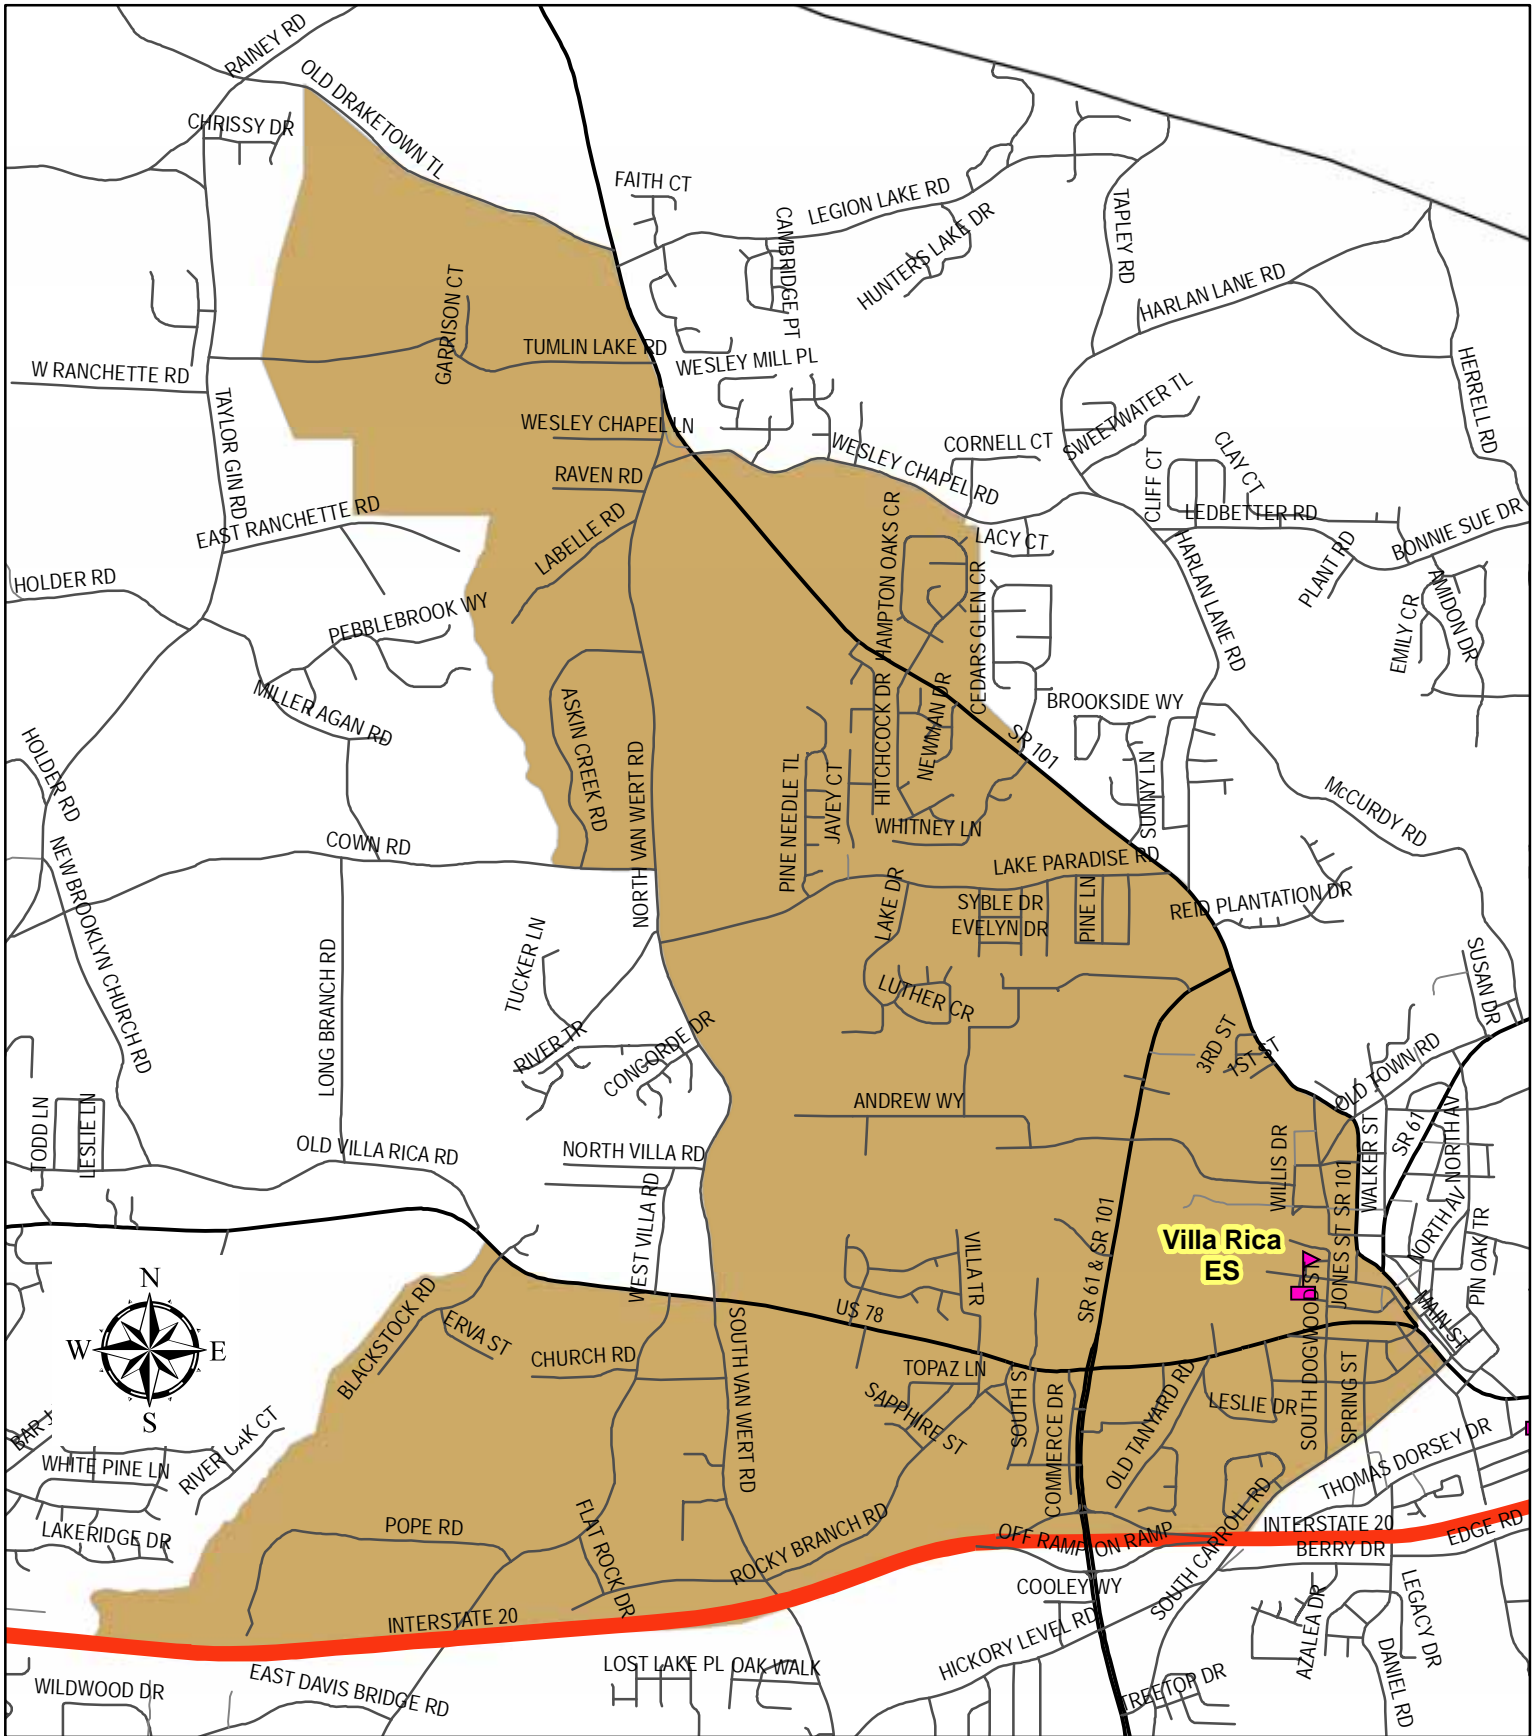

Villa Rica Elementary School Attendance Zone