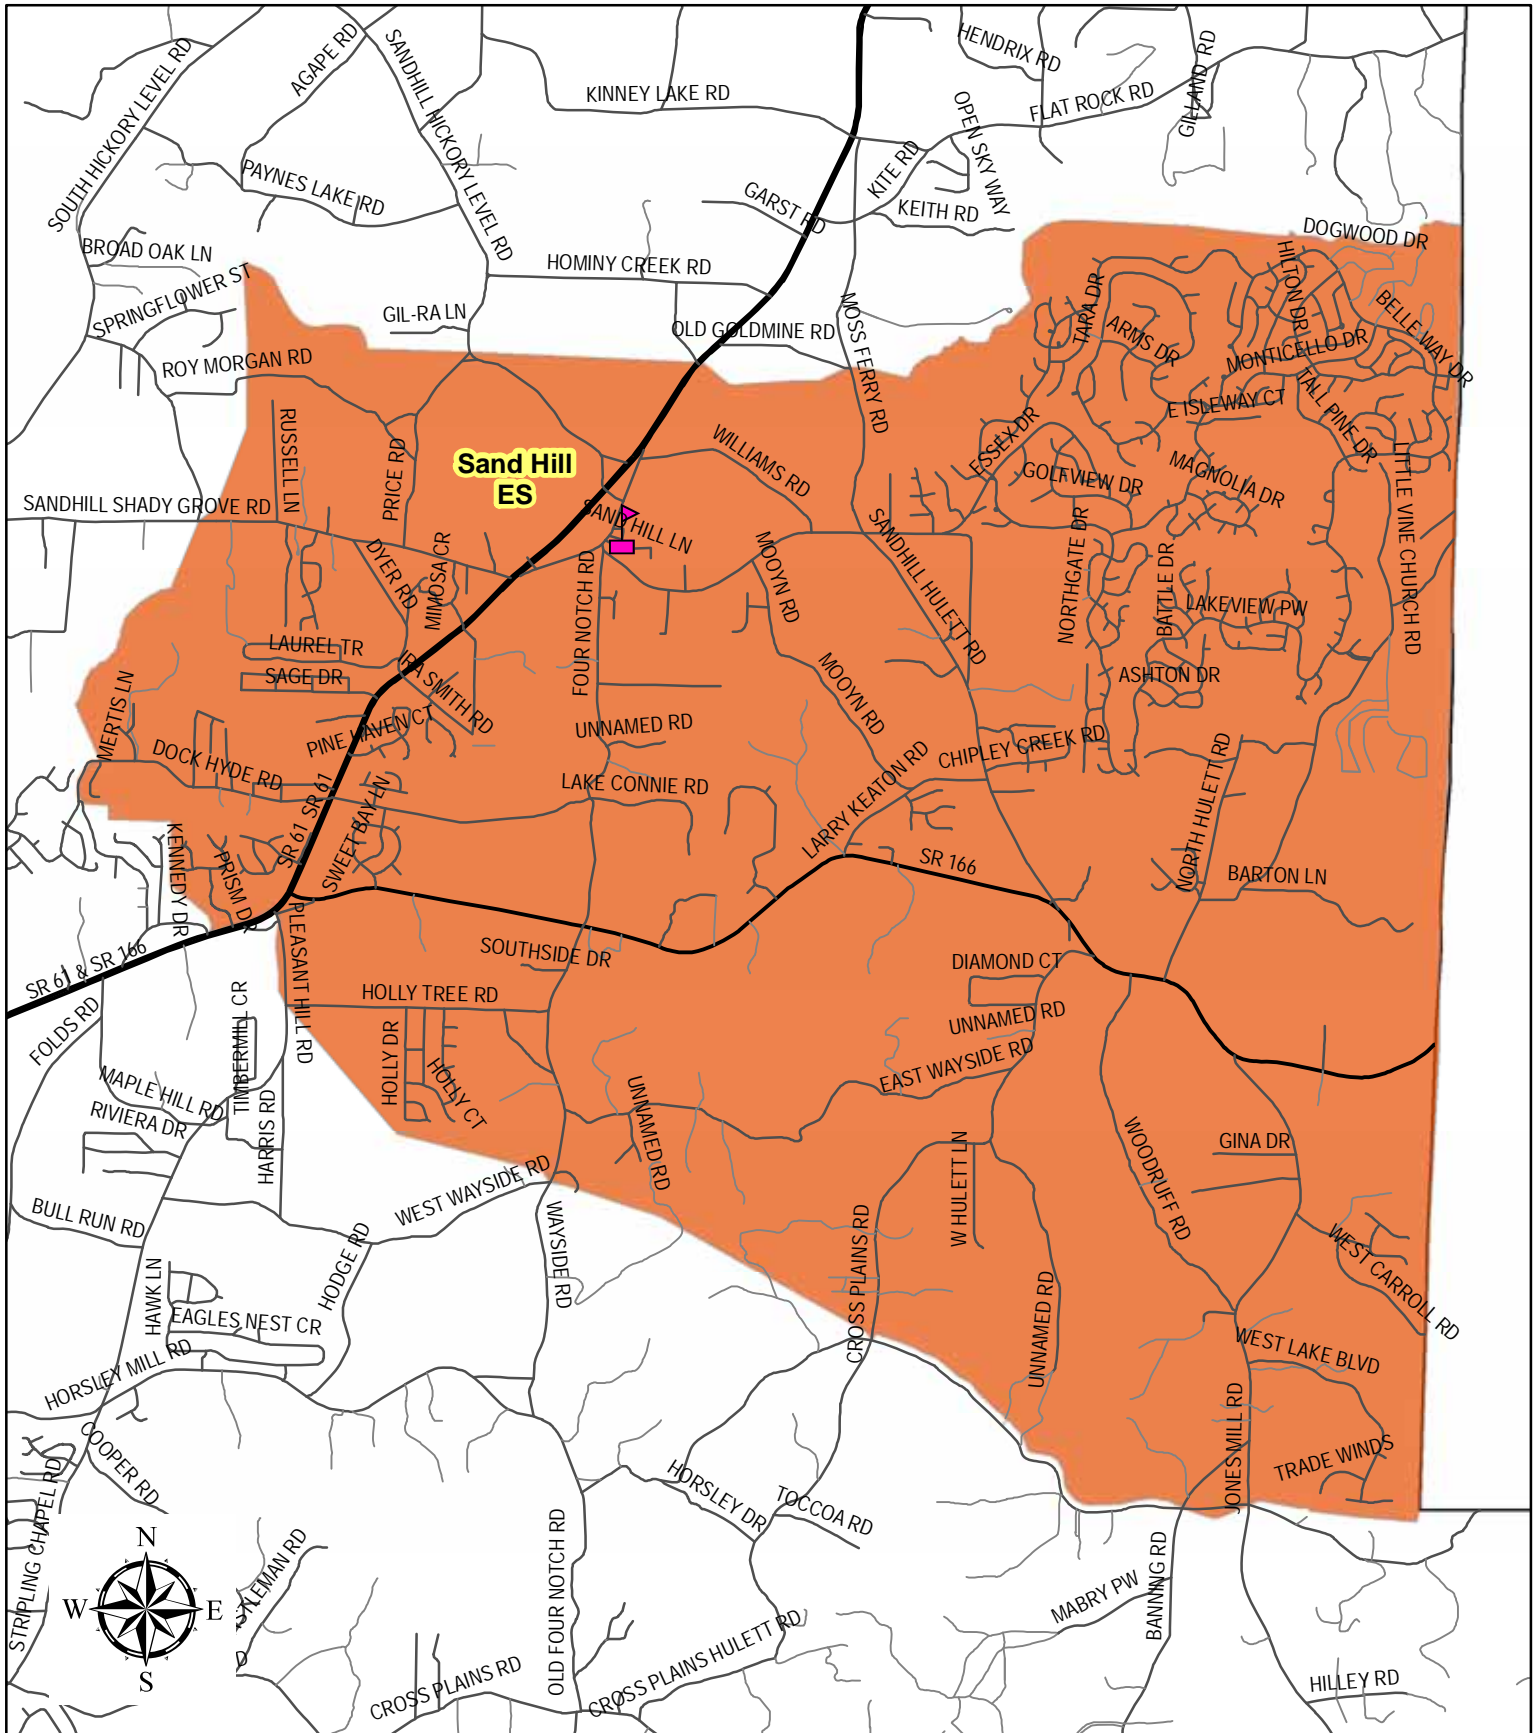

County-wide Elementary School Index Map	2
Bowdon Elementary	3
Central Elementary	4
Glanton-Hindsman Elementary	5
Ithica Elementary	6
Mount Zion Elementary	7
Providence Elementary	8
Roopville Elementary	9
Sand Hill Elementary	10
Sharp Creek Elementary	11
Temple Elementary	12
Villa Rica Elementary	13
Whitesburg Elementary	14

Section 2 - Middle School Attendance Zones

County-wide Middle School Index Map	15
Bay Springs Middle	16
Central Middle	17
Jonesville Middle	18
Mount Zion Middle	19
Temple Middle	20
Villa Rica Middle	21

Section 3 - High School Attendance Zones

County-wide High School Index Map	22
Bowdon High	23
Central High	24
Mount Zion High	25
Temple High	26
Villa Rica High	27

Elementary School Attendance Areas

School Year 2011-12

Central Elementary School Attendance Zone

Ithica Elementary School Attendance Zone

Providence Elementary School Attendance Zone

Sand Hill Elementary School Attendance Zone

Sharp Creek Elementary School Attendance Zone