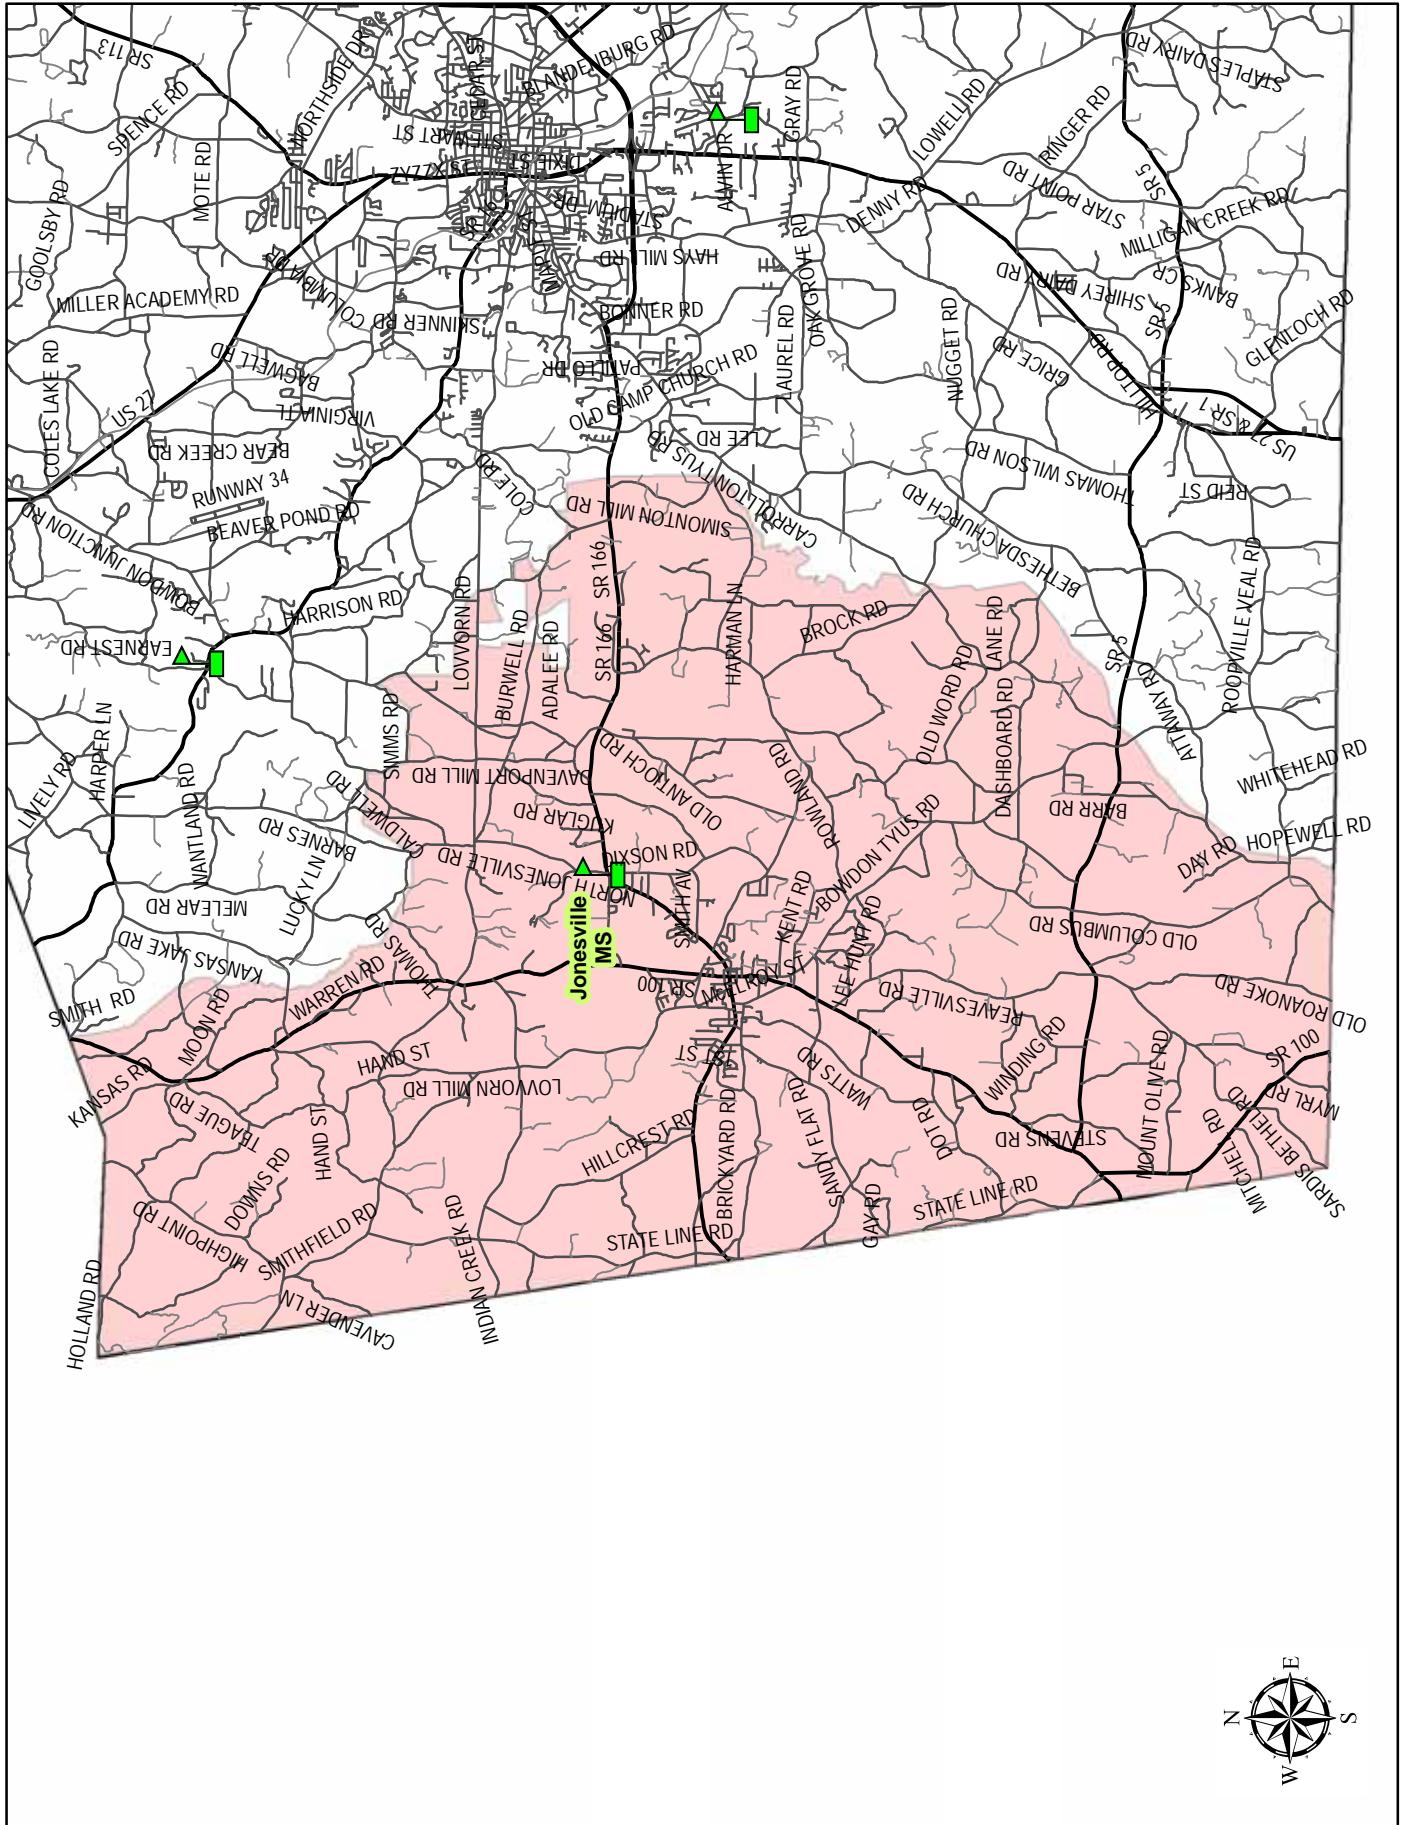

Jonesville Middle School Attendance Zone