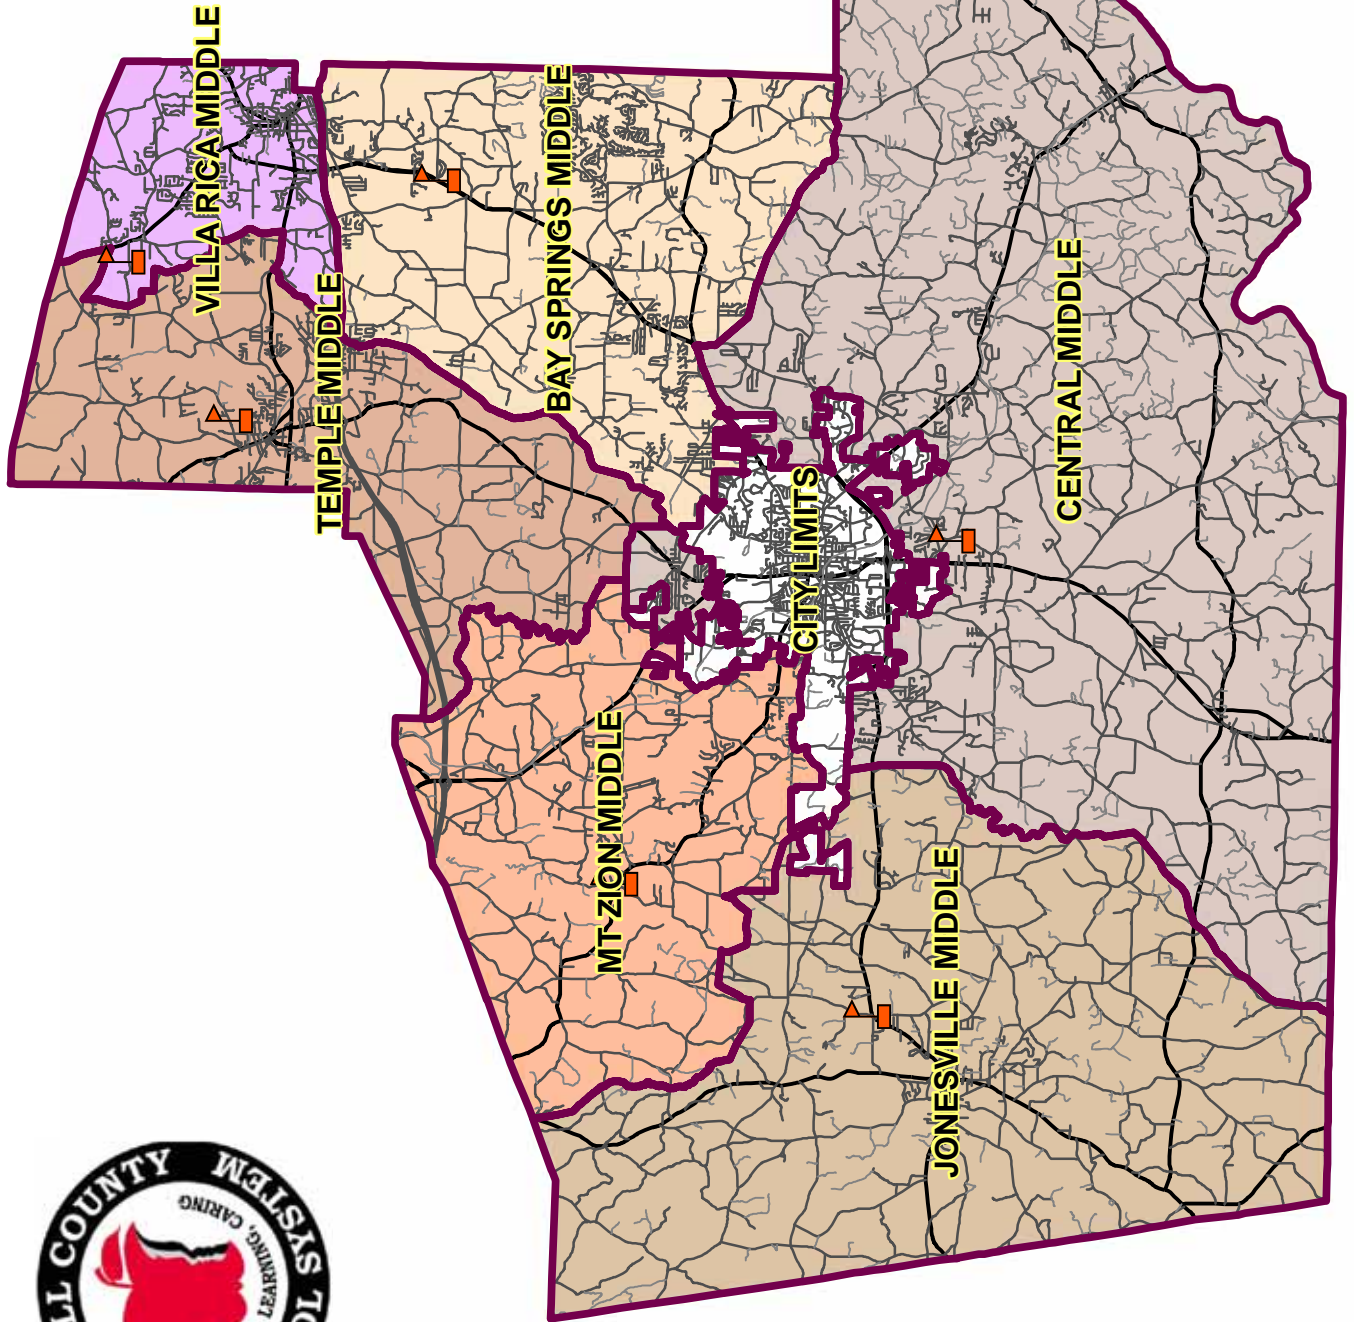

County-wide Elementary School Index Map	2
Bowdon Elementary	3
Central Elementary	4
Glanton-Hindsman Elementary	5
Ithica Elementary	6
Mount Zion Elementary	7
Providence Elementary	8
Roopville Elementary	9
Sand Hill Elementary	10
Sharp Creek Elementary	11
Temple Elementary	12
Villa Rica Elementary	13
Whitesburg Elementary	14

Section 3 - High School Attendance Zones

County-wide High School Index Map	22
Bowdon High	23
Central High	24
Mount Zion High	25
Temple High	26
Villa Rica High	27

Elementary School Attendance Areas

School Year 2011-12

Central Elementary School Attendance Zone

Ithica Elementary School Attendance Zone

Providence Elementary School Attendance Zone

Sand Hill Elementary School Attendance Zone

Sharp Creek Elementary School Attendance Zone

Temple Elementary School Attendance Zone

Villa Rica Elementary School Attendance Zone

Whitesburg Elementary School Attendance Zone

Middle Attendance Areas

School Year 2011-12

Legend

- Middle Schools
- Middle School Attendance Areas**
- BAY SPRINGS MIDDLE
- CENTRAL MIDDLE
- CITY LIMITS
- JONESVILLE MIDDLE
- MT ZION MIDDLE
- TEMPLE MIDDLE
- VILLA RICA MIDDLE