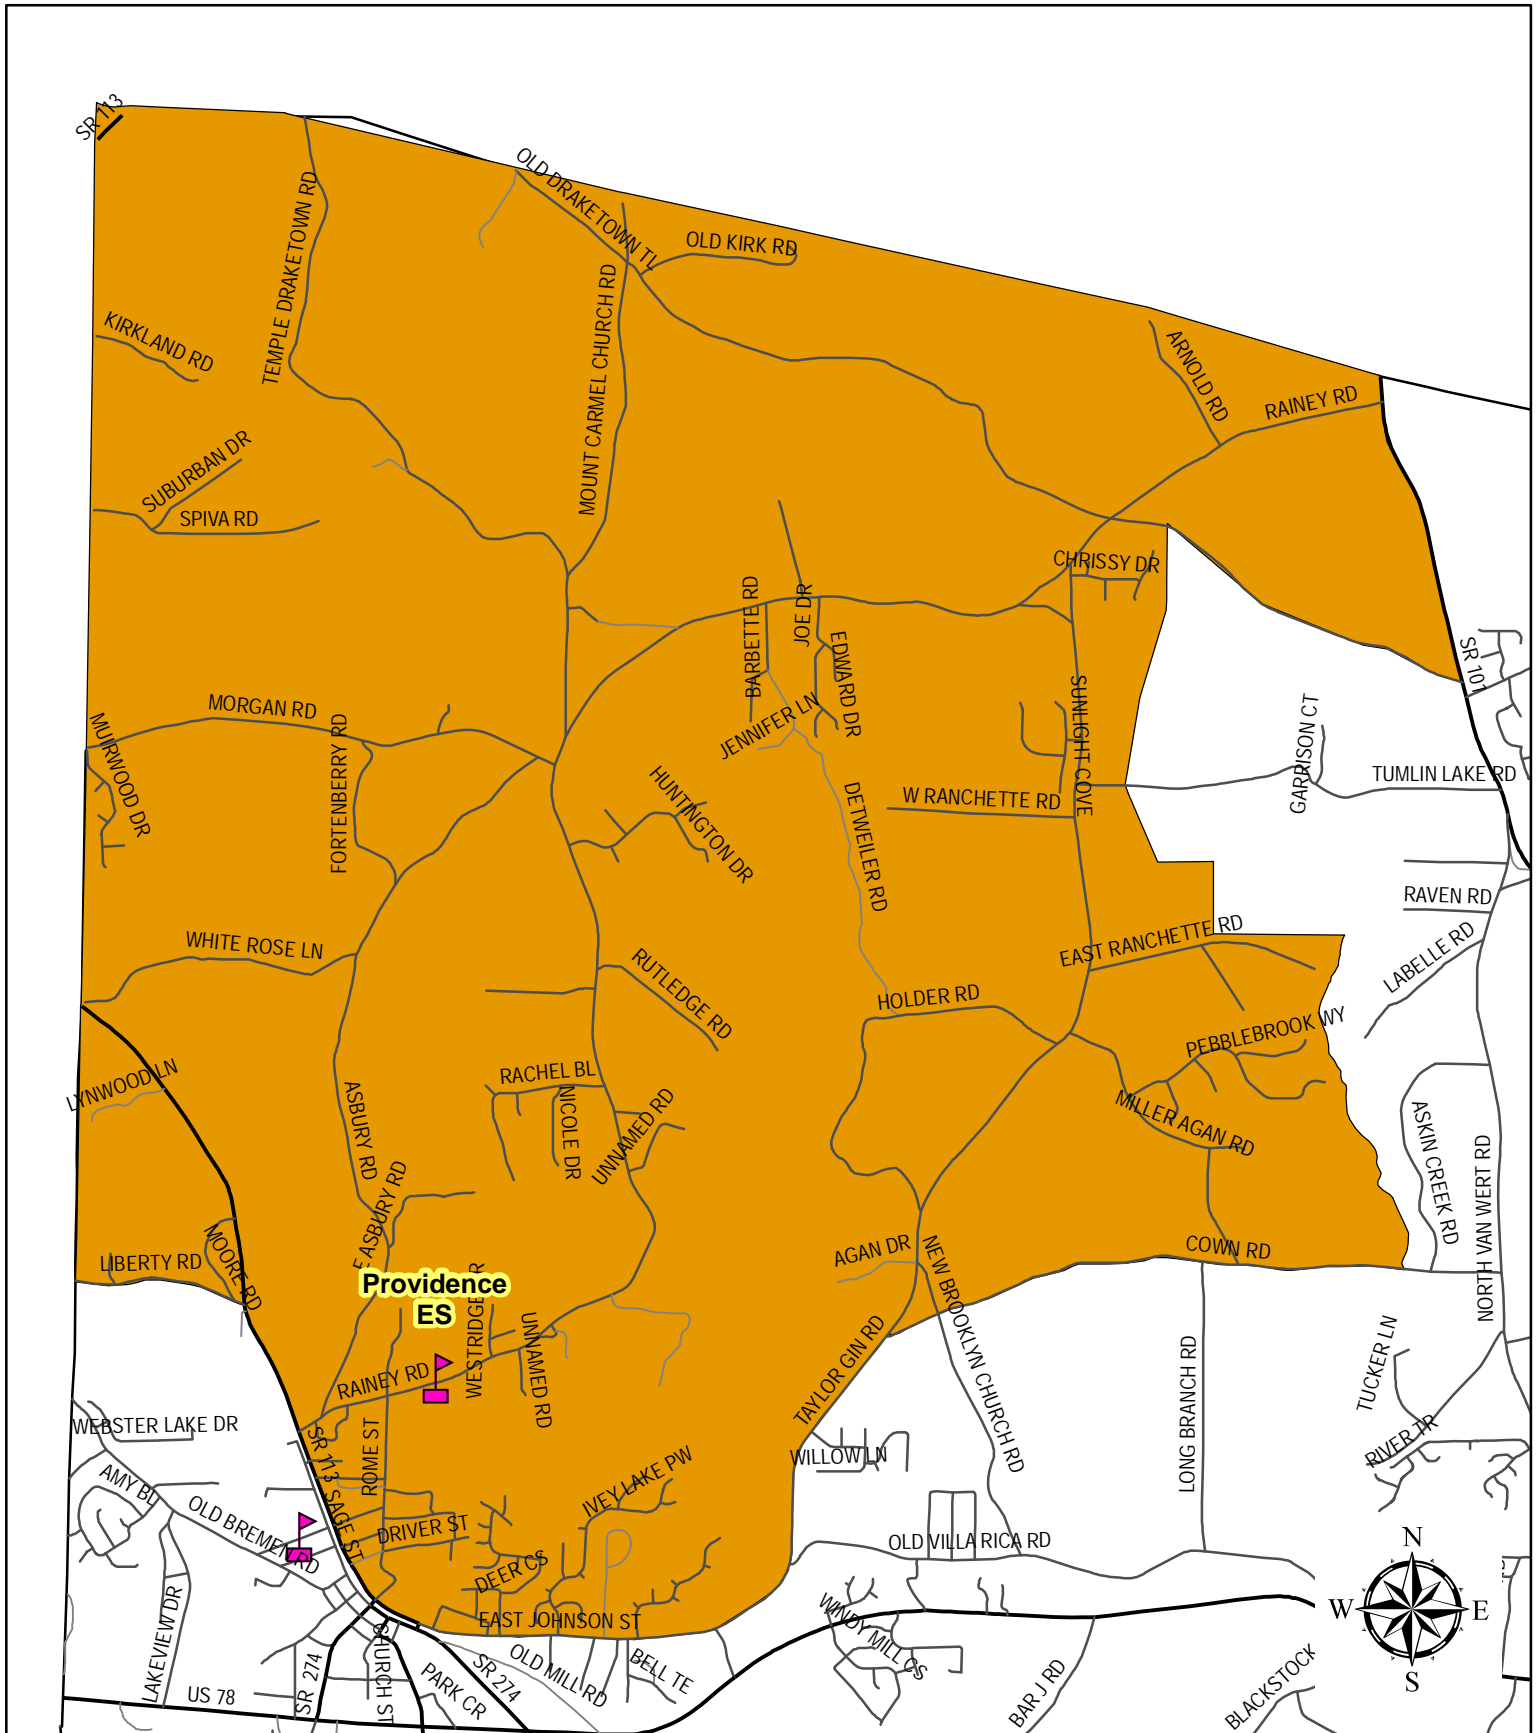

County-wide Elementary School Index Map	2
Bowdon Elementary	3
Central Elementary	4
Glanton-Hindsman Elementary	5
Ithica Elementary	6
Mount Zion Elementary	7
Providence Elementary	8
Roopville Elementary	9
Sand Hill Elementary	10
Sharp Creek Elementary	11
Temple Elementary	12
Villa Rica Elementary	13
Whitesburg Elementary	14

Section 2 - Middle School Attendance Zones

County-wide Middle School Index Map	15
Bay Springs Middle	16
Central Middle	17
Jonesville Middle	18
Mount Zion Middle	19
Temple Middle	20
Villa Rica Middle	21

Section 3 - High School Attendance Zones

County-wide High School Index Map	22
Bowdon High	23
Central High	24
Mount Zion High	25
Temple High	26
Villa Rica High	27

Elementary School Attendance Areas

School Year 2011-12

Central Elementary School Attendance Zone

Ithica Elementary School Attendance Zone

Providence Elementary School Attendance Zone

Sand Hill Elementary School Attendance Zone

Sharp Creek Elementary School Attendance Zone