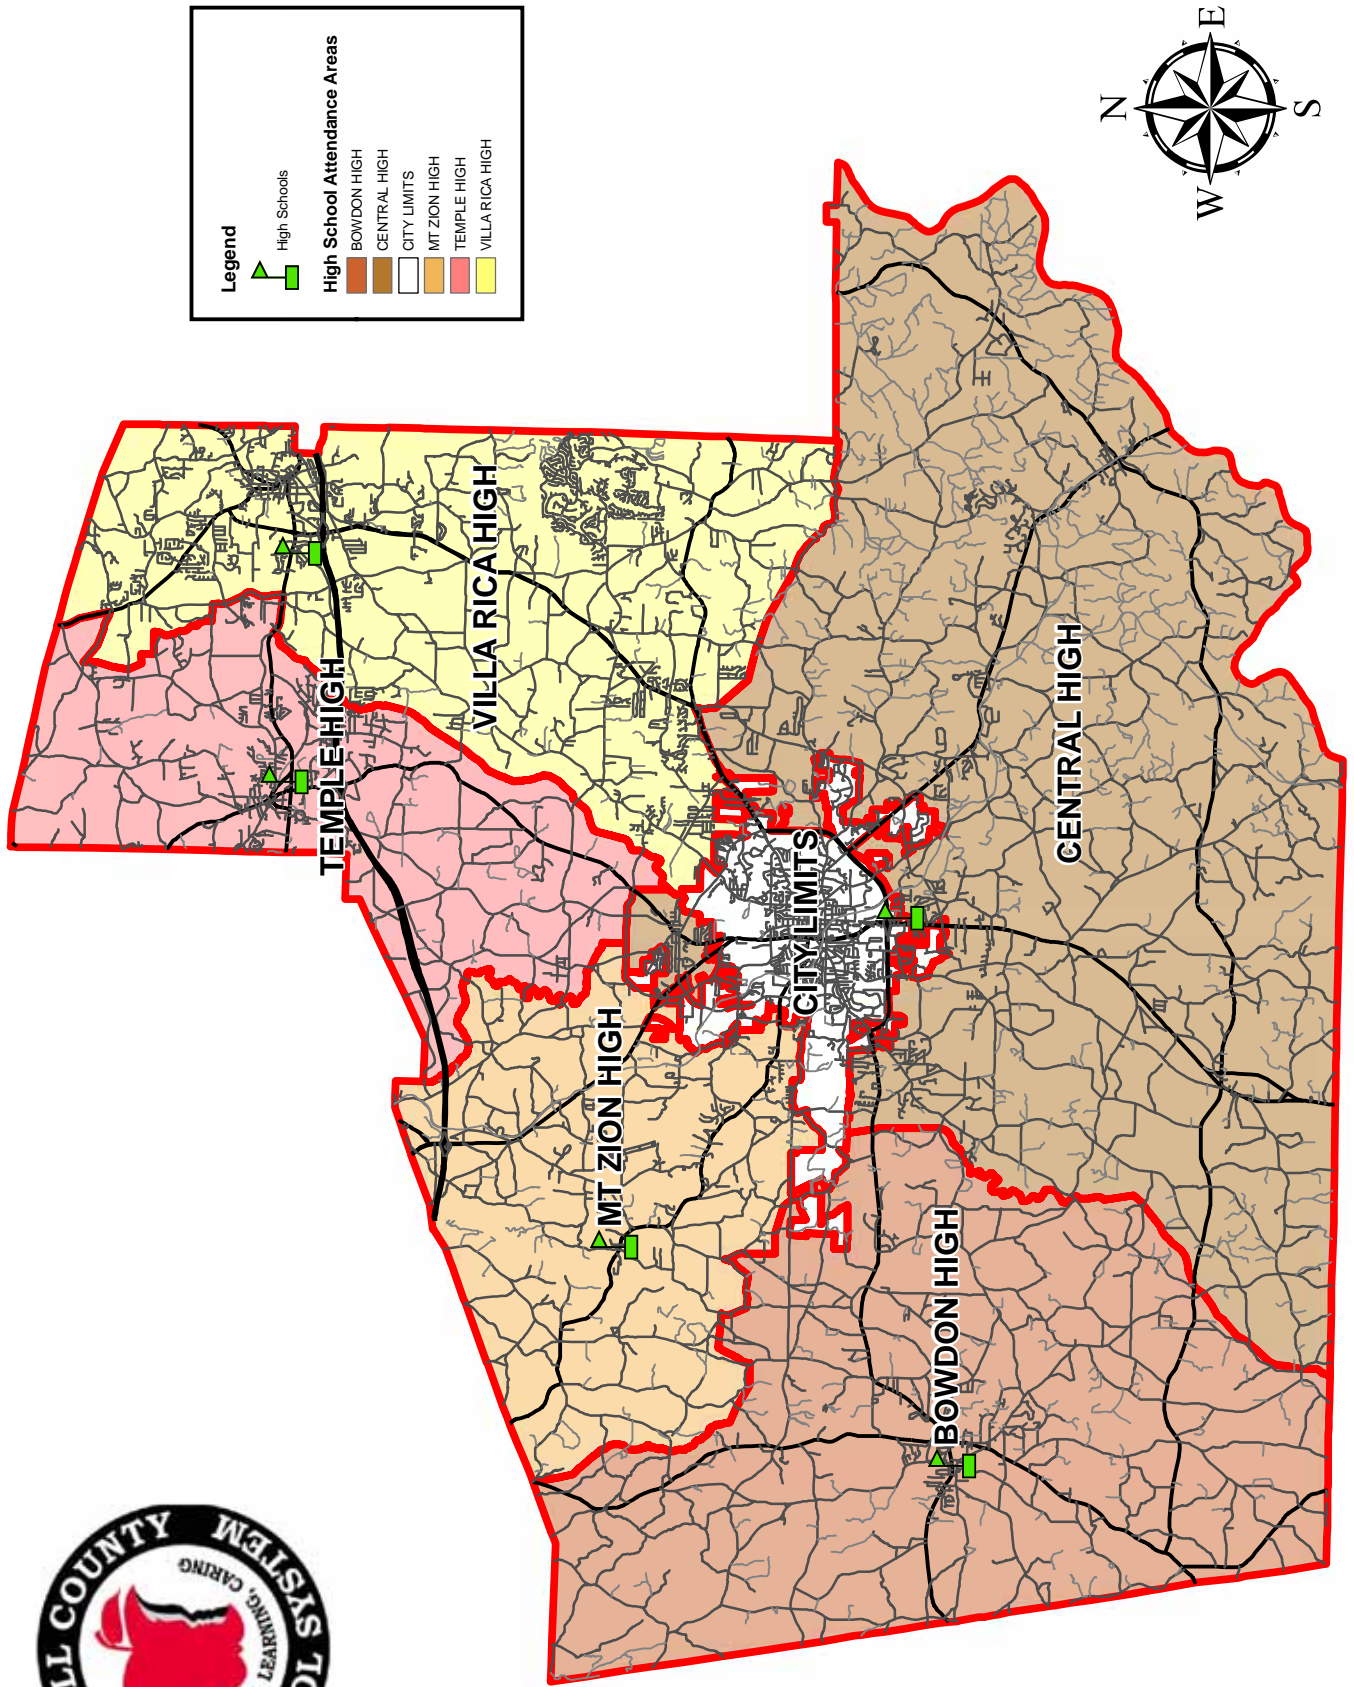

County-wide Elementary School Index Map	2
Bowdon Elementary	3
Central Elementary	4
Glanton-Hindsman Elementary	5
Ithica Elementary	6
Mount Zion Elementary	7
Providence Elementary	8
Roopville Elementary	9
Sand Hill Elementary	10
Sharp Creek Elementary	11
Temple Elementary	12
Villa Rica Elementary	13
Whitesburg Elementary	14

Temple Elementary School Attendance Zone

Villa Rica Elementary School Attendance Zone

Whitesburg Elementary School Attendance Zone

Middle Attendance Areas

School Year 2011-12

Legend

- Middle Schools
- Middle School Attendance Areas**
- BAY SPRINGS MIDDLE
- CENTRAL MIDDLE
- CITY LIMITS
- JONESVILLE MIDDLE
- MT ZION MIDDLE
- TEMPLE MIDDLE
- VILLA RICA MIDDLE

Central Middle School Attendance Zone

Jonesville Middle School Attendance Zone

Mount Zion Middle School Attendance Zone

Villa Rica Middle School Attendance Zone

High School Attendance Areas

School Year 2011-12

Central High School Attendance Zone

Mount Zion High School Attendance Zone