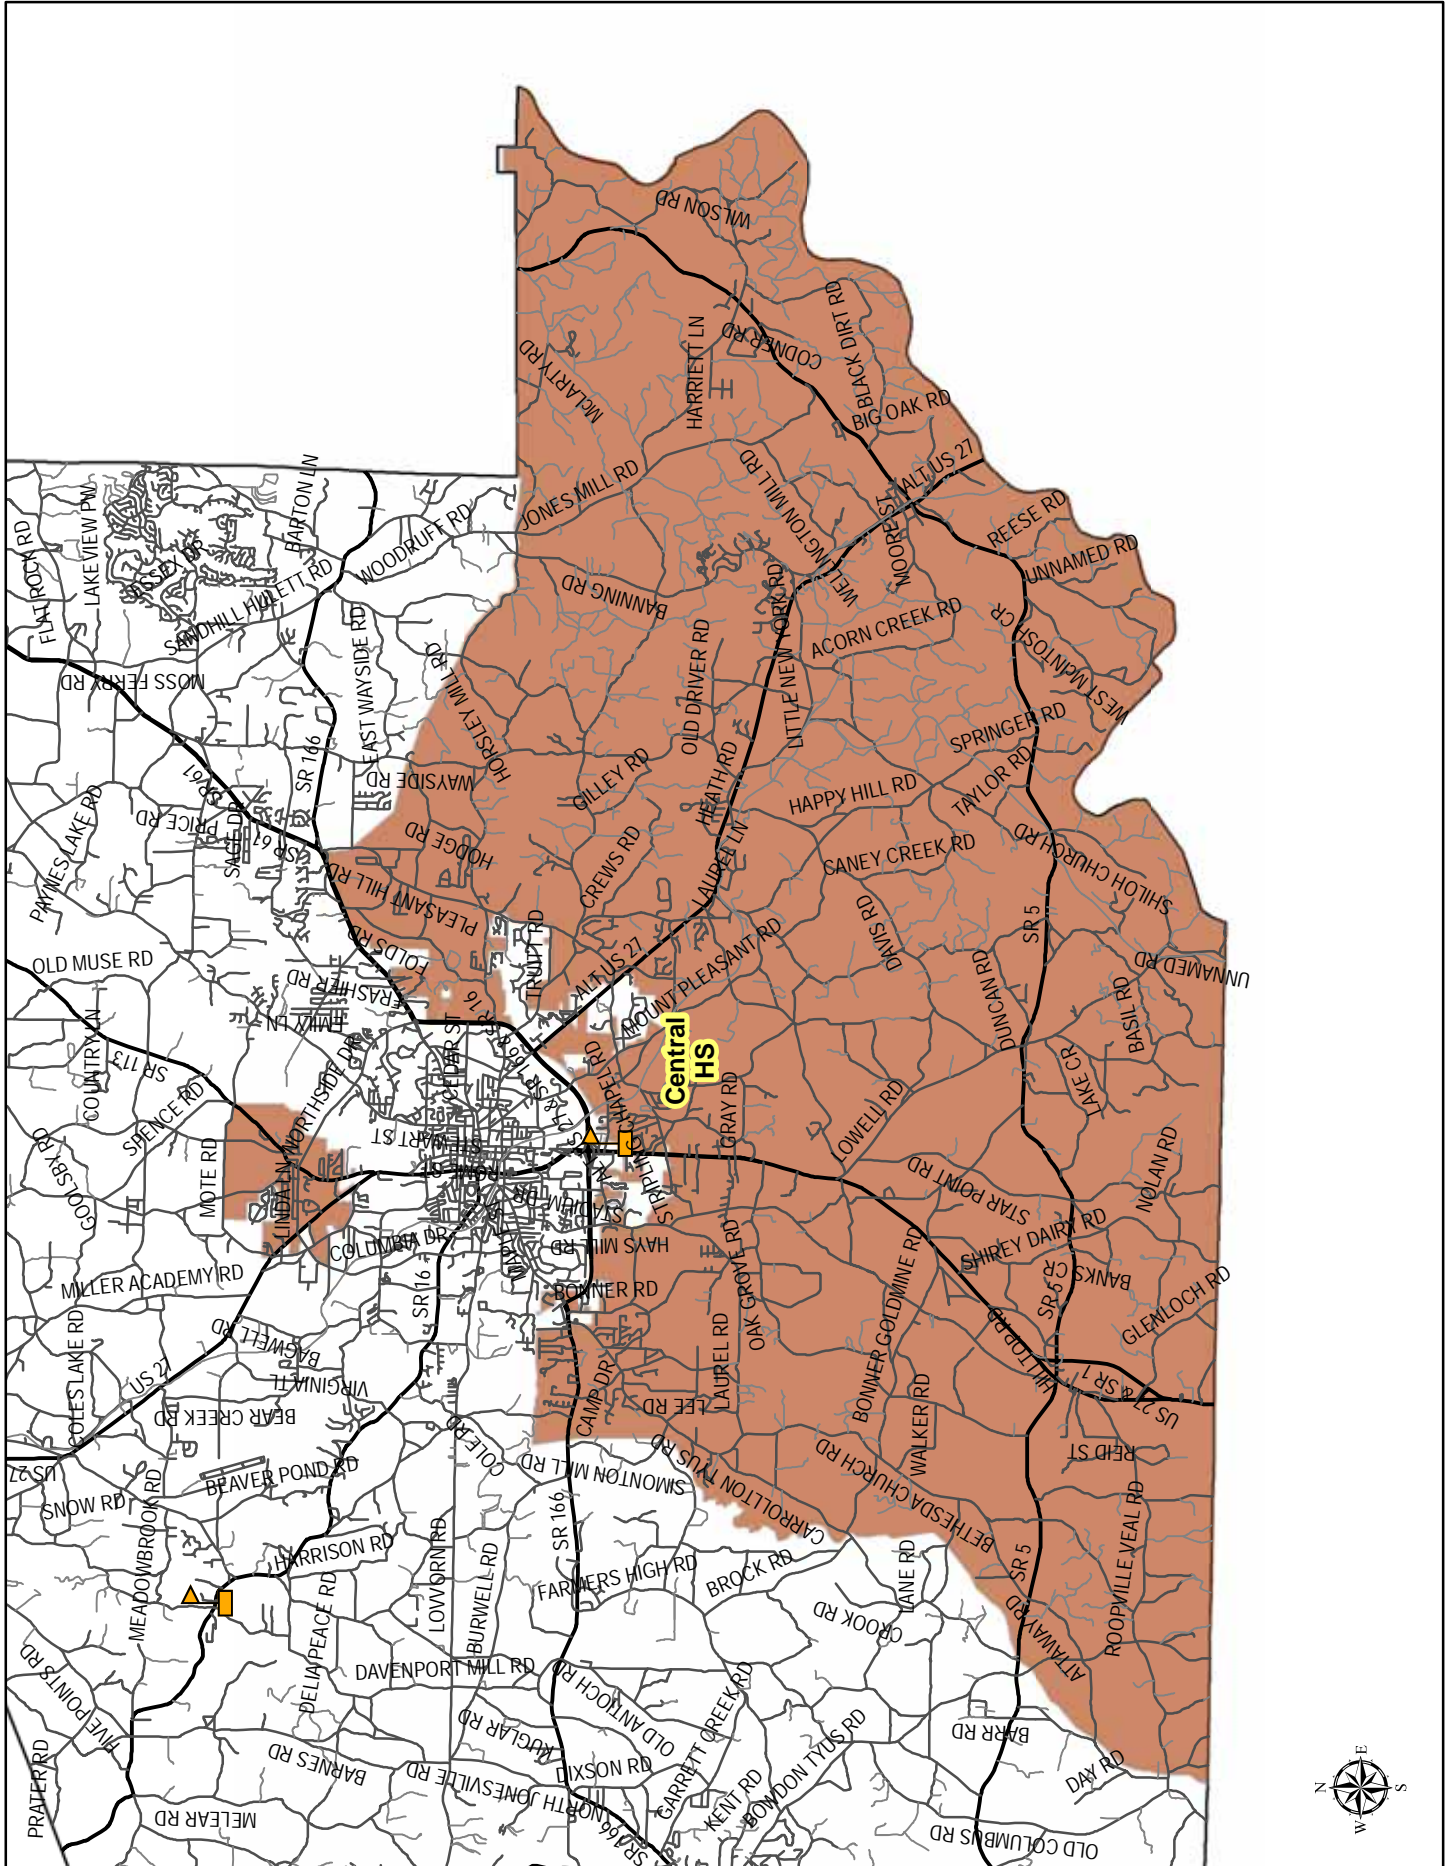

Central High School Attendance Zone