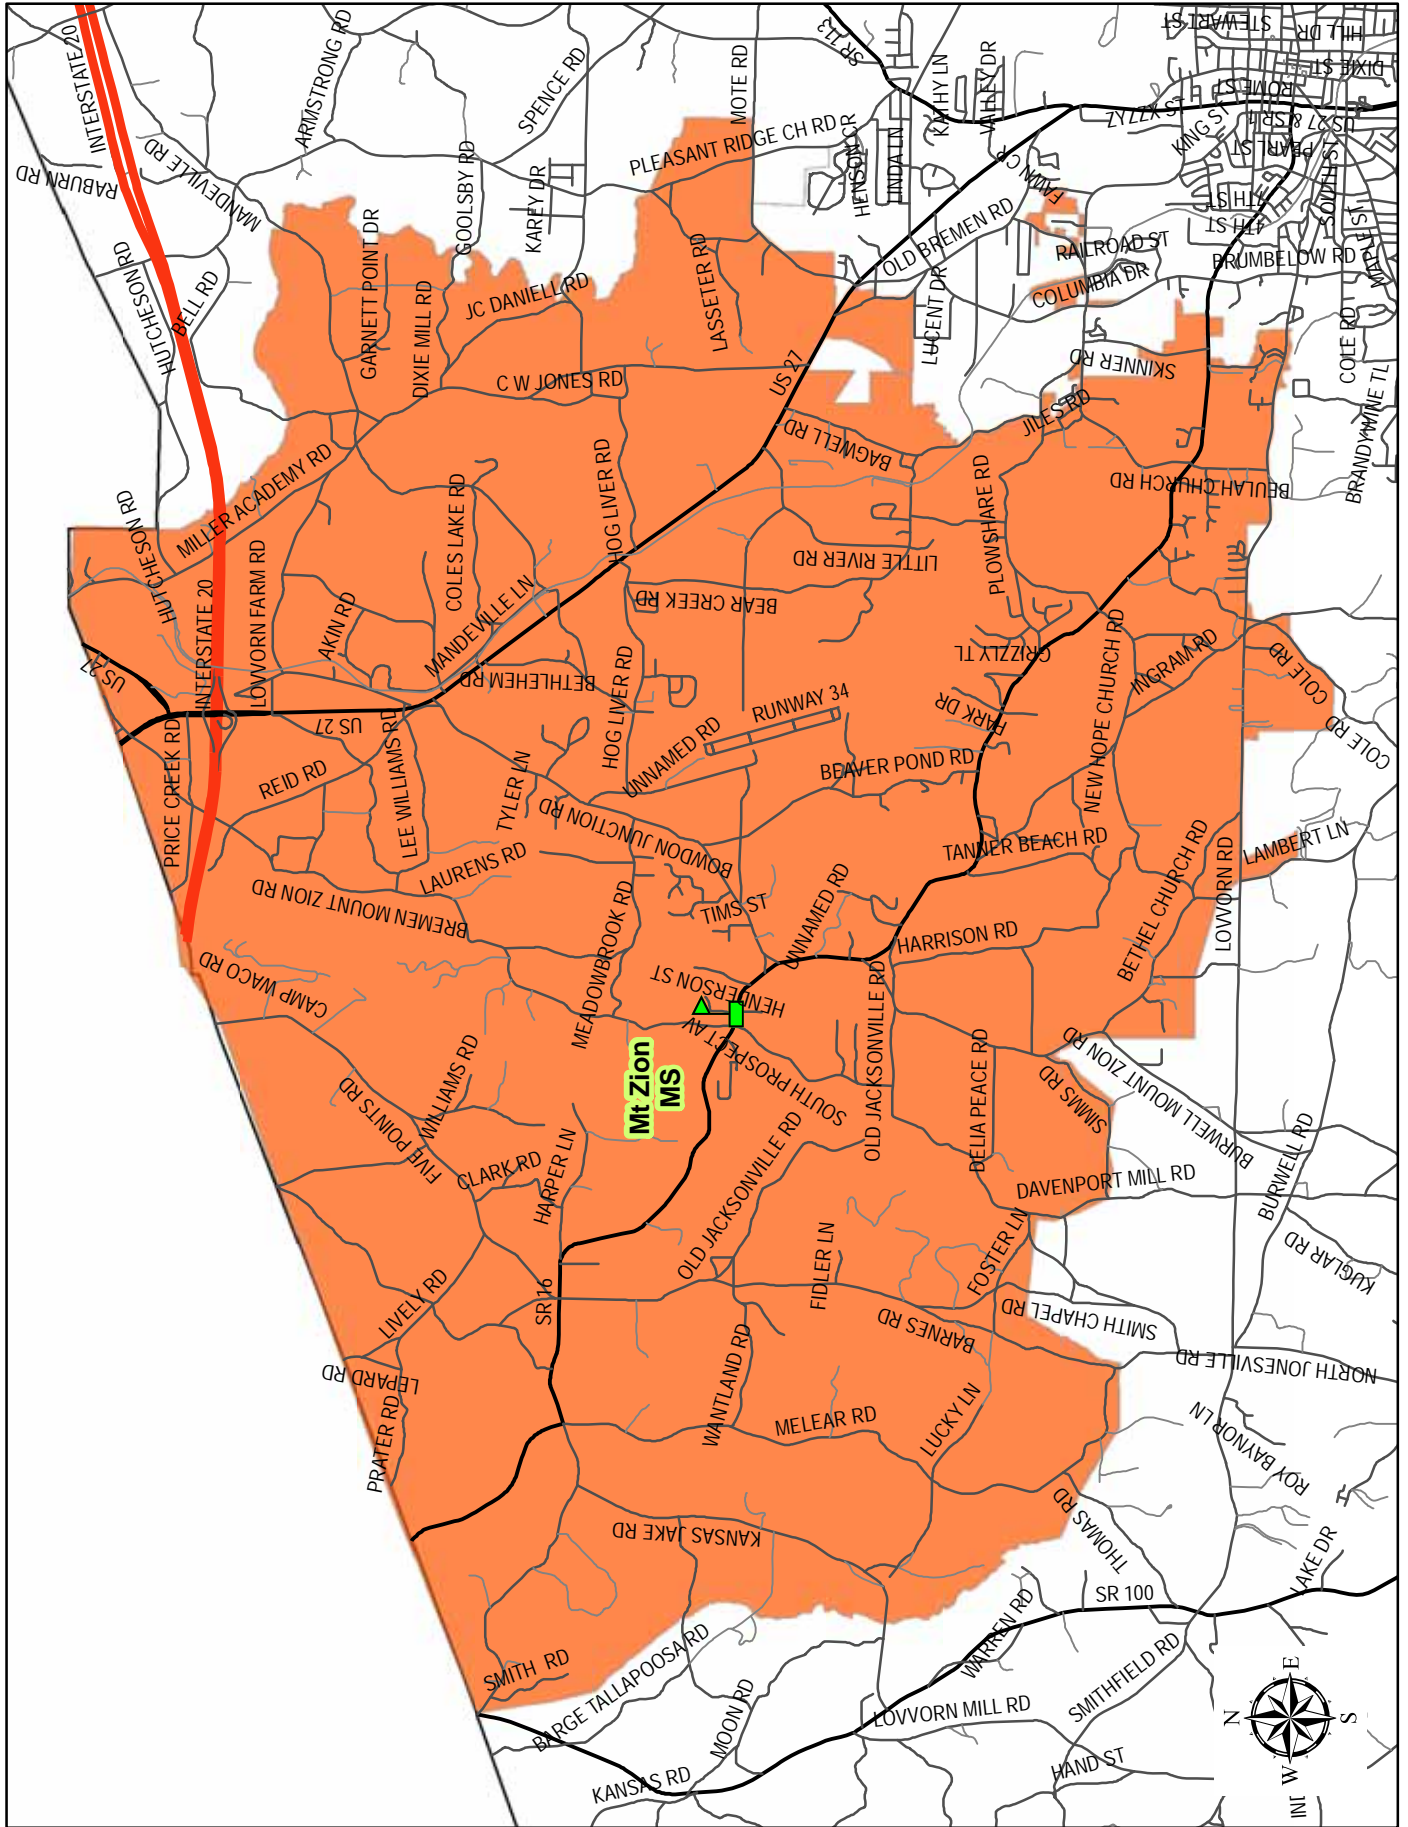

County-wide Elementary School Index Map	2
Bowdon Elementary	3
Central Elementary	4
Glanton-Hindsman Elementary	5
Ithica Elementary	6
Mount Zion Elementary	7
Providence Elementary	8
Roopville Elementary	9
Sand Hill Elementary	10
Sharp Creek Elementary	11
Temple Elementary	12
Villa Rica Elementary	13
Whitesburg Elementary	14

Section 3 - High School Attendance Zones

County-wide High School Index Map	22
Bowdon High	23
Central High	24
Mount Zion High	25
Temple High	26
Villa Rica High	27

Elementary School Attendance Areas

School Year 2011-12

Temple Elementary School Attendance Zone

Villa Rica Elementary School Attendance Zone

Whitesburg Elementary School Attendance Zone

Middle Attendance Areas

School Year 2011-12

Legend

- Middle Schools
- Middle School Attendance Areas**
- BAY SPRINGS MIDDLE
- CENTRAL MIDDLE
- CITY LIMITS
- JONESVILLE MIDDLE
- MT ZION MIDDLE
- TEMPLE MIDDLE
- VILLA RICA MIDDLE

Central Middle School Attendance Zone

Jonesville Middle School Attendance Zone

Mount Zion Middle School Attendance Zone

Villa Rica Middle School Attendance Zone

High School Attendance Areas

School Year 2011-12