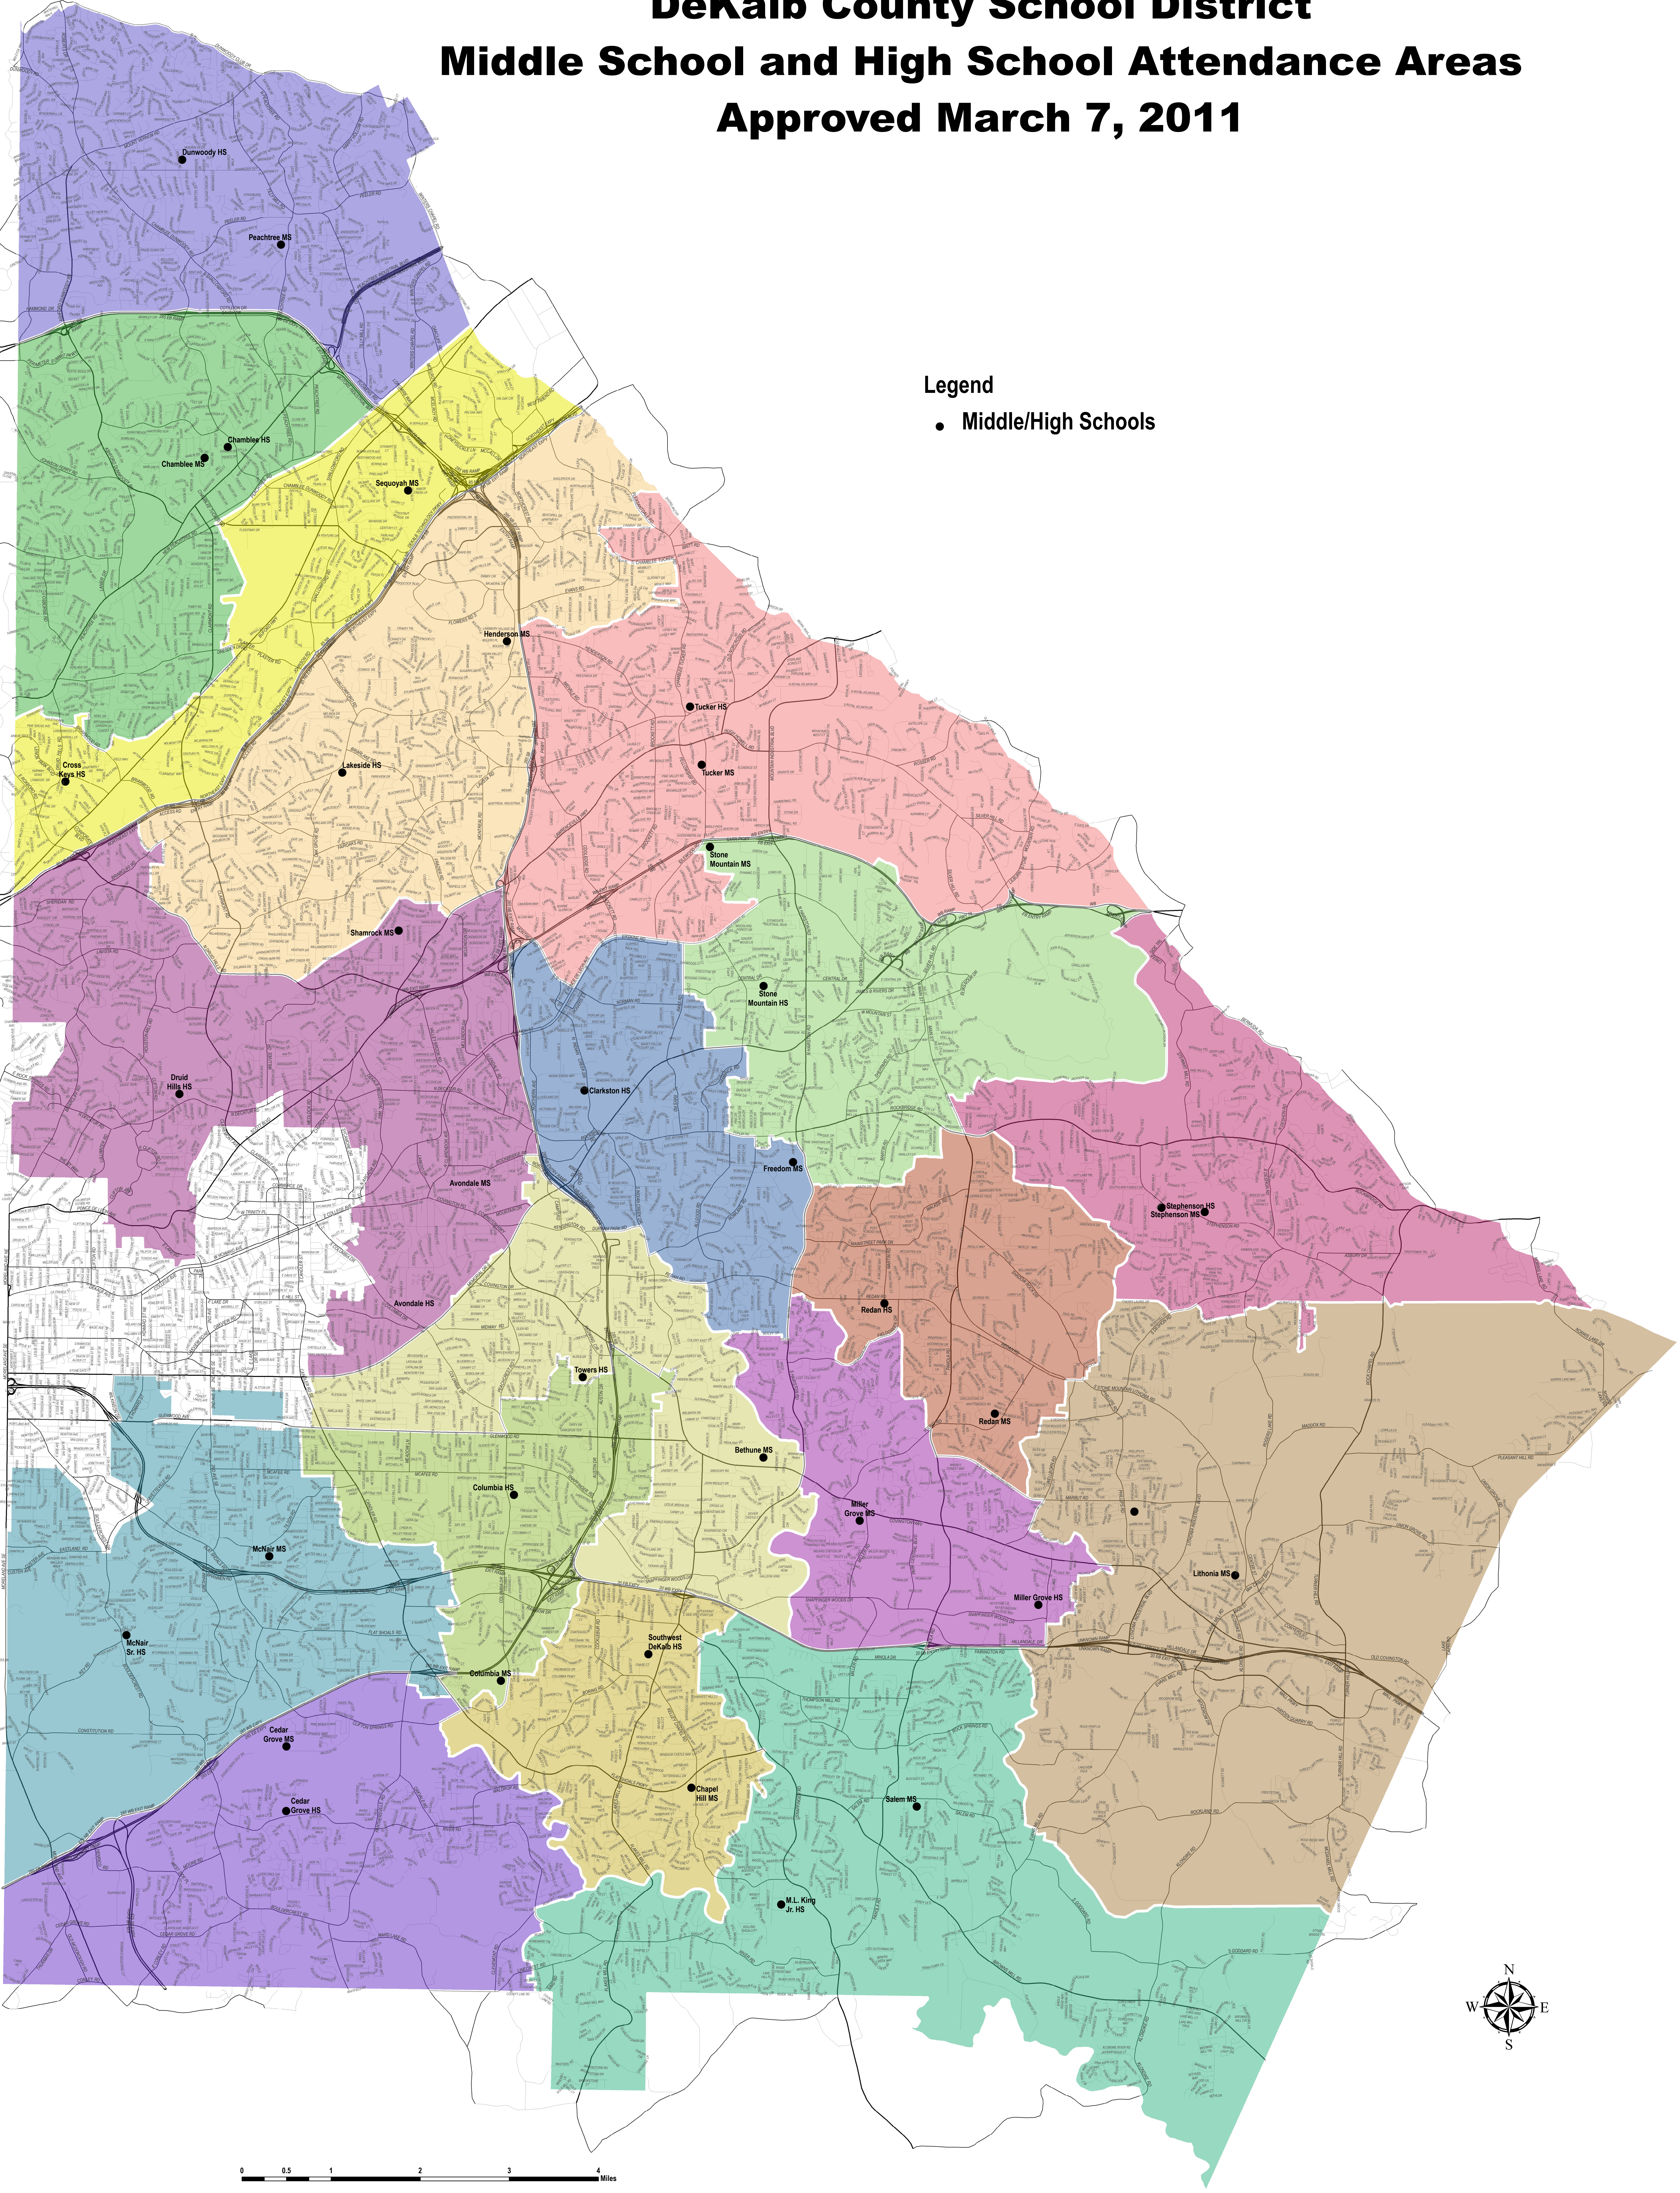

DeKalb County School District Middle School and High School Attendance Areas Approved March 7, 2011

Legend

- Middle/High Schools

0 0.5 1 2 3 4 Miles