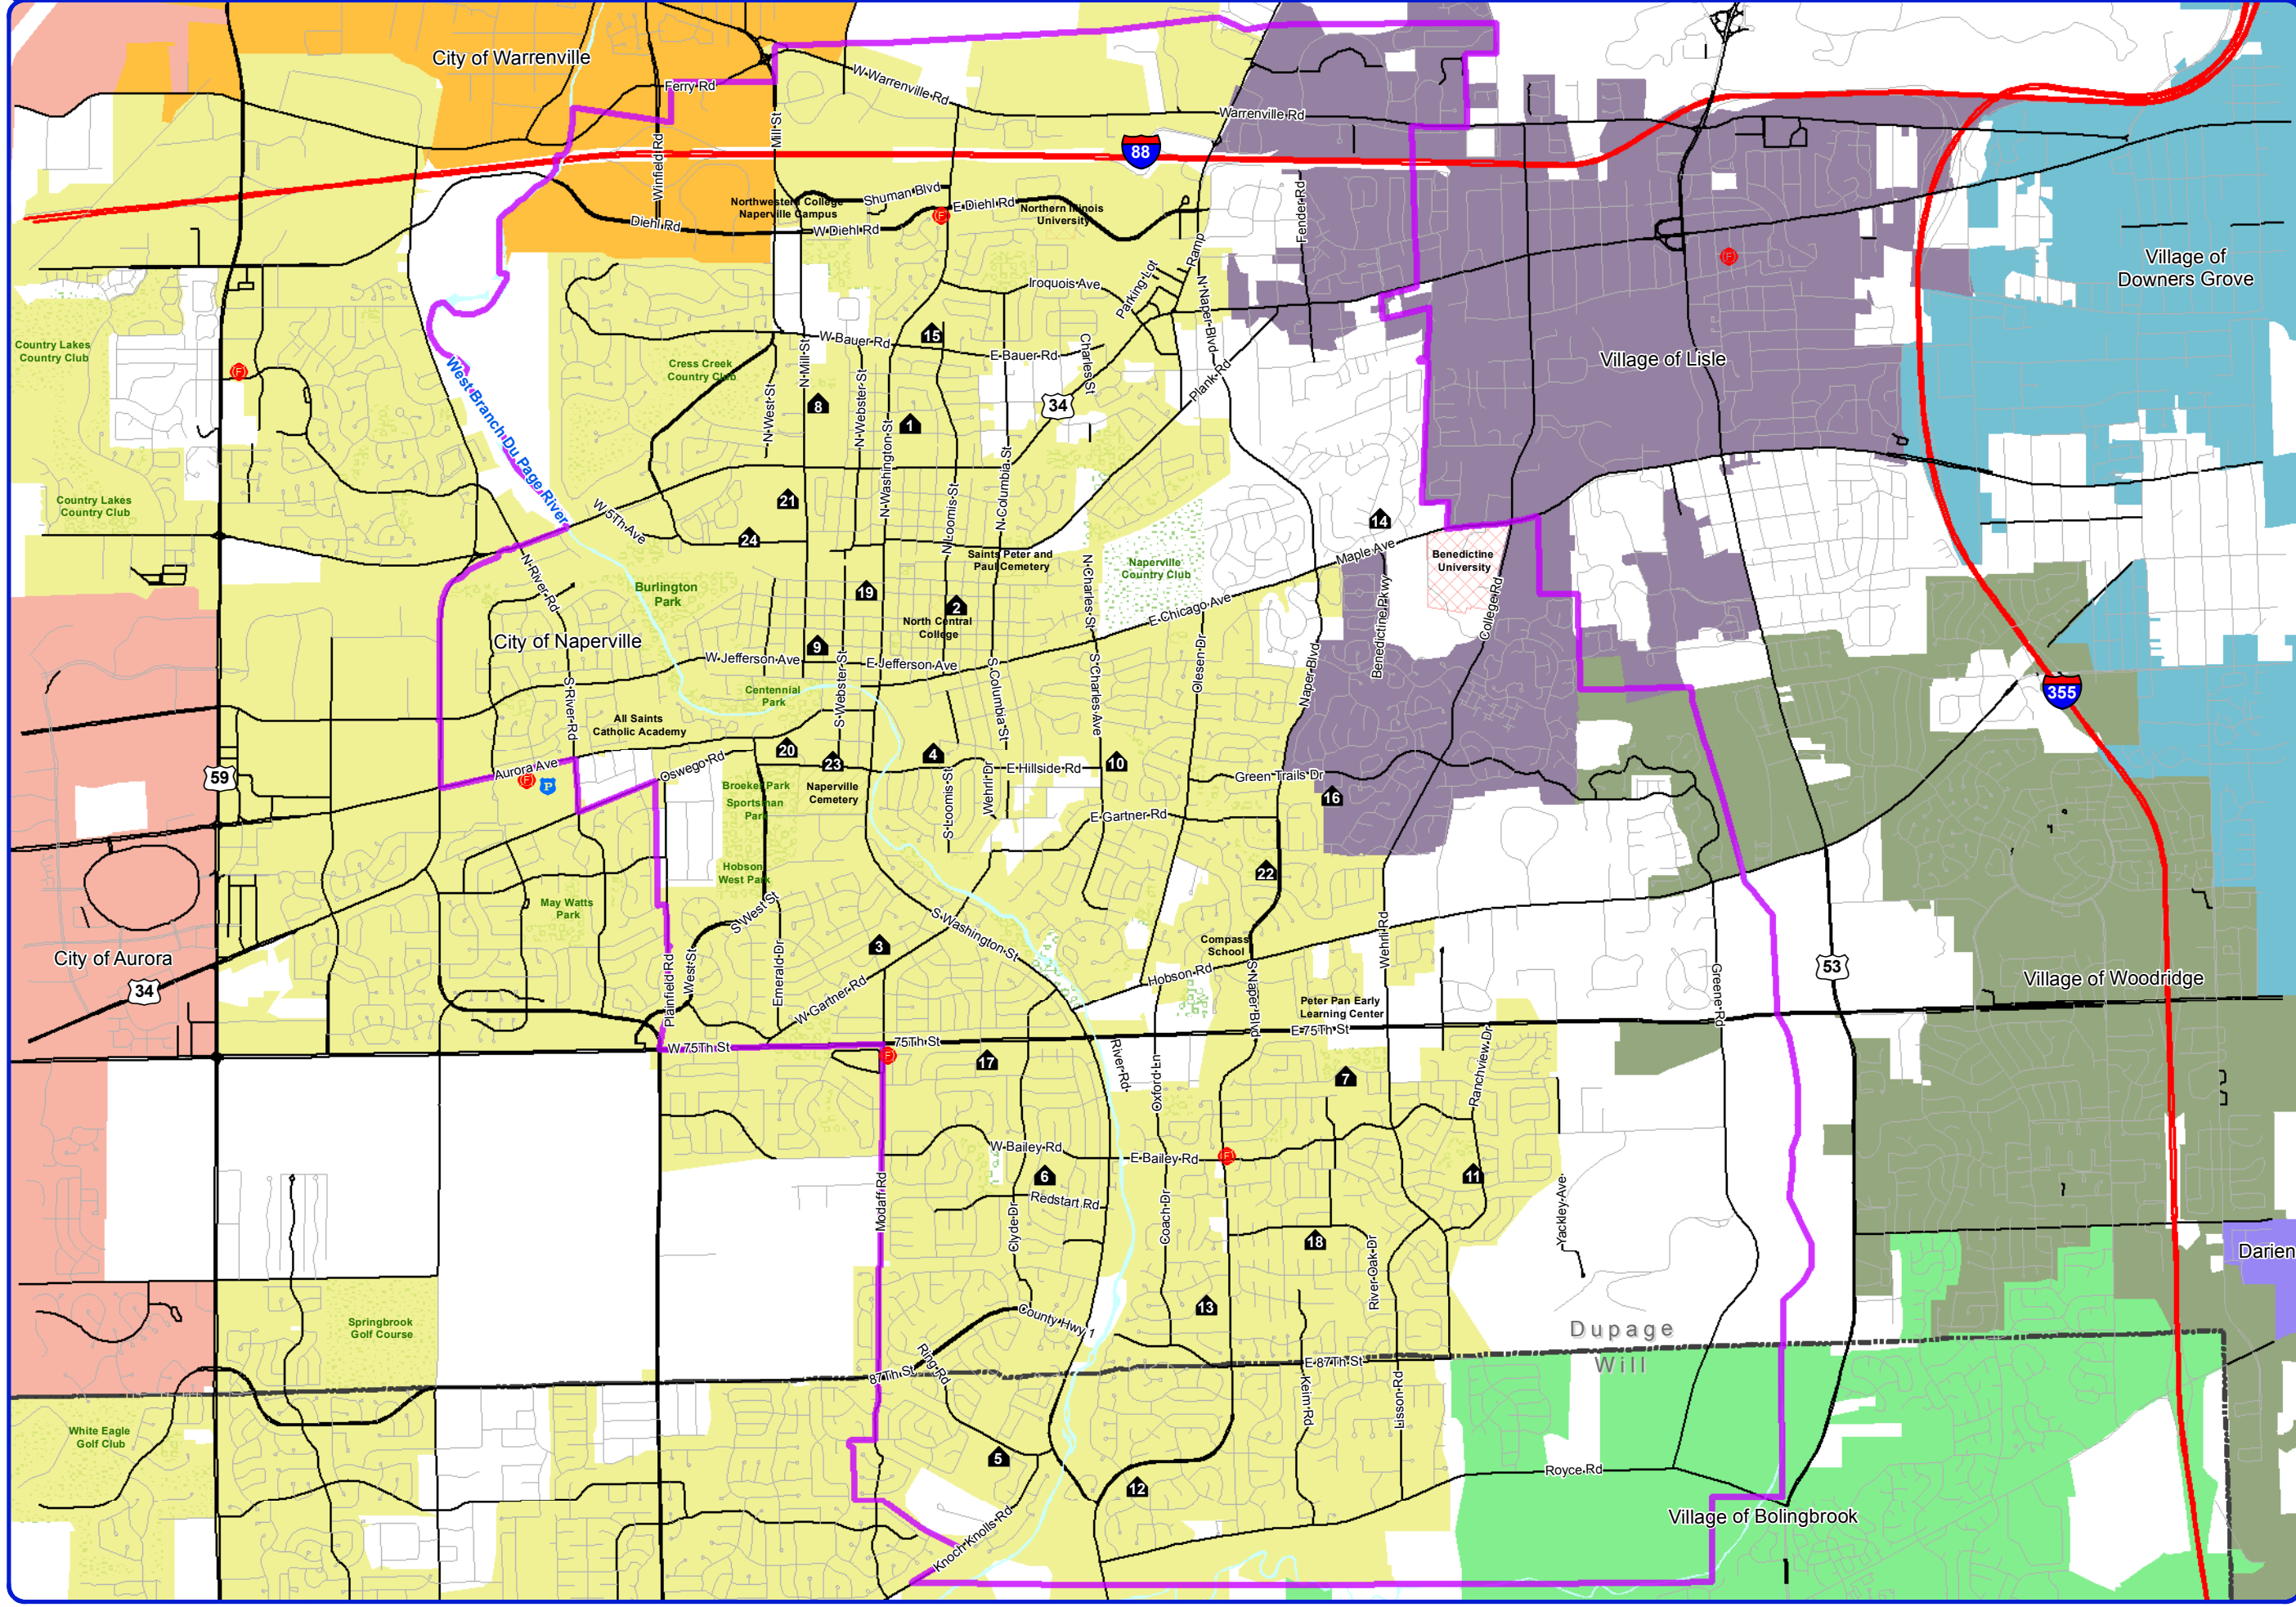

# Naperville Community Unit School District 203 - District Boundary

- List of Schools**
1. Beebe Elementary
  2. Ellsworth Elementary
  3. Elmwood Elementary
  4. Highlands Elementary
  5. Kingsley Elementary
  6. Maplebrook Elementary
  7. Meadow Glens Elementary
  8. Mill Street Elementary
  9. Naper Elementary
  10. Prairie Elementary
  11. Ranch View Elementary
  12. River Woods Elementary
  13. Scott Elementary
  14. Steeple Run Elementary
  15. Jefferson Junior High
  16. Kennedy Junior High
  17. Lincoln Junior High
  18. Madison Junior High
  19. Washington Junior High
  20. Naperville Central High
  21. Naperville North High
  22. Ann Reid Early Childhood Center
  23. District 203 Administrative Center
  24. Pupil Transportation Department

- ▲ Schools
- Fire Station
- Ⓟ Police Station
- ▭ District Boundary
- ▭ County Boundary
- ▭ Cemetery
- ▭ Golf
- ▭ Park
- ▭ College
- ▭ School - Other
- ▭ City of Aurora
- ▭ Village of Bolingbrook
- ▭ City of Darien
- ▭ Village of Downers Grove
- ▭ Village of Lisle
- ▭ City of Naperville
- ▭ City of Warrenville
- ▭ Village of Woodridge
- ▭ Unincorporated

Map data is from Naperville Community Unit School District 203 City of Naperville, Village of Lisle, Village of Woodridge, Village of Bolingbrook, & Village of Warrenville, Dupage County, Will County USGS, IDOT, & ESRI. Map Created August 2011