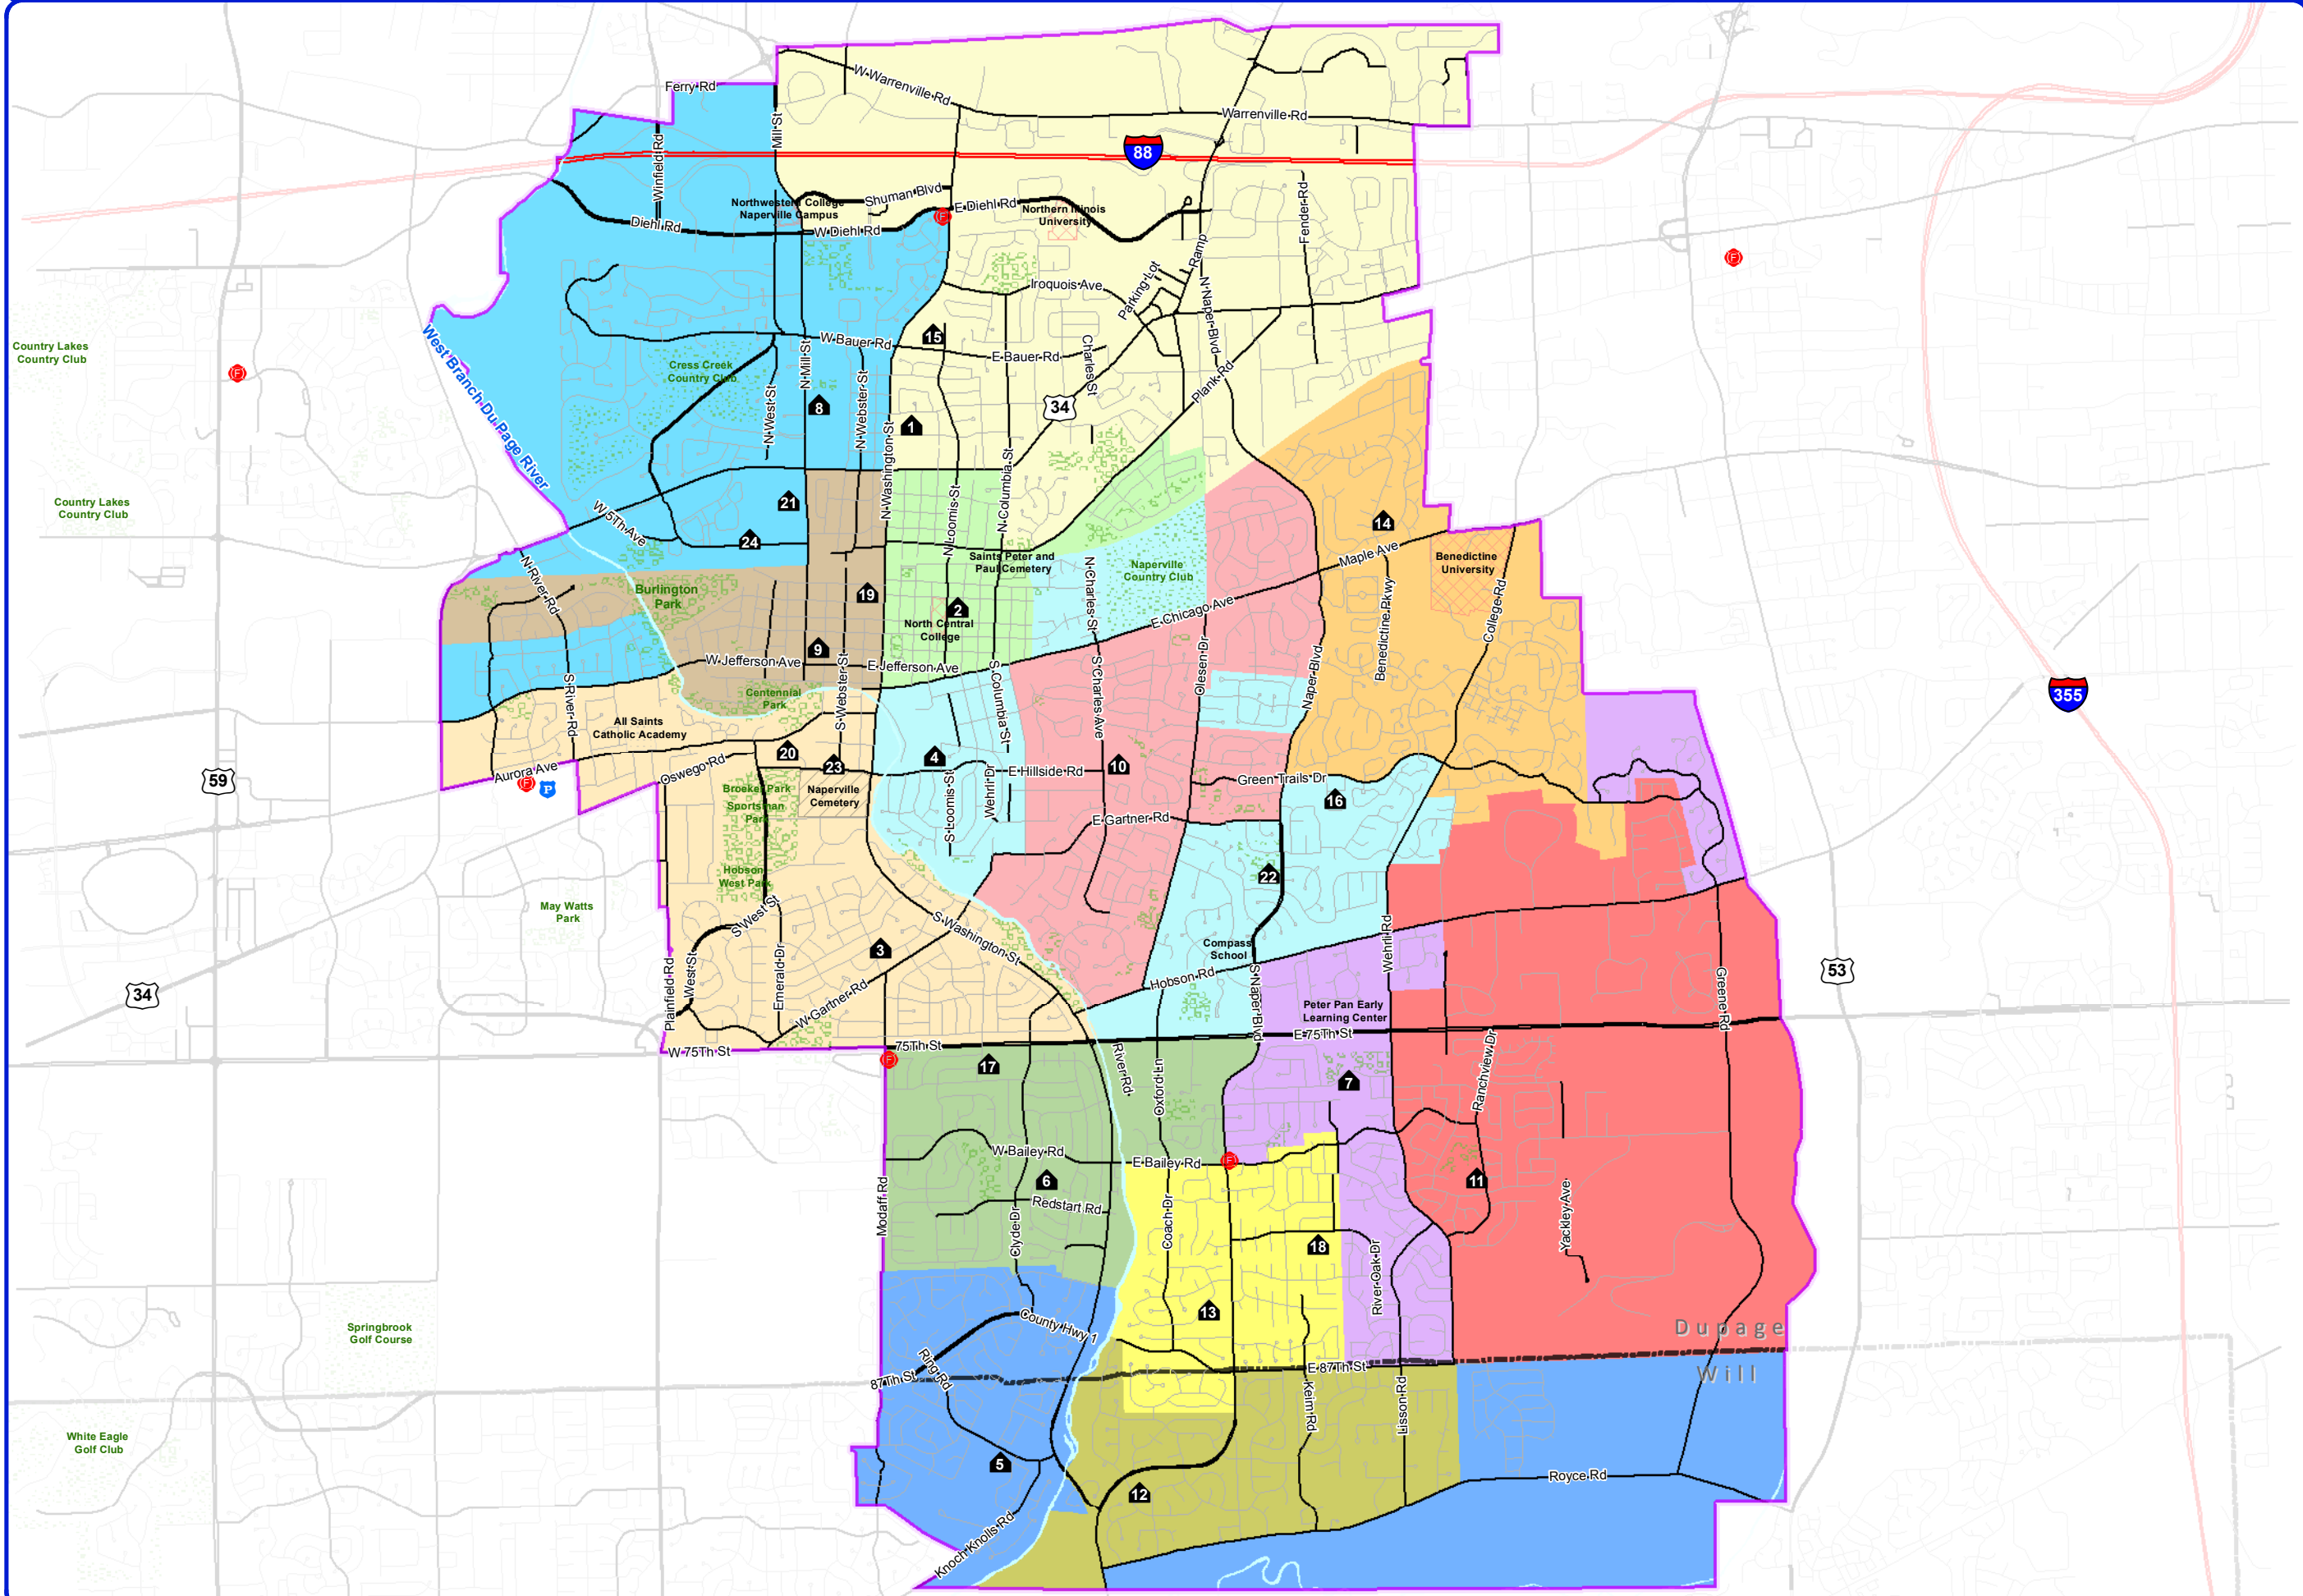

Naperville Community Unit School District 203 - Elementary School Boundary Areas

- List of Schools**
1. Beebe Elementary
 2. Ellsworth Elementary
 3. Elmwood Elementary
 4. Highlands Elementary
 5. Kingsley Elementary
 6. Maplebrook Elementary
 7. Meadow Glens Elementary
 8. Mill Street Elementary
 9. Naper Elementary
 10. Prairie Elementary
 11. Ranch View Elementary
 12. River Woods Elementary
 13. Scott Elementary
 14. Steeple Run Elementary
 15. Jefferson Junior High
 16. Kennedy Junior High
 17. Lincoln Junior High
 18. Madison Junior High
 19. Washington Junior High
 20. Naperville Central High
 21. Naperville North High
 22. Ann Reid Early Childhood Center
 23. District 203 Administrative Center
 24. Pupil Transportation Department

- Schools
- Fire Station
- Police Station
- District Boundary
- County Boundary
- Cemetery
- Golf
- Park
- College
- School - Other

Map data is from Naperville Community Unit School District 203 City of Naperville, Village of Lisle, Village of Woodridge, Village of Bolingbrook, & Village of Warrenville, DuPage County, Will County USGS, IDOT, & ESRI. Map Created August 2011