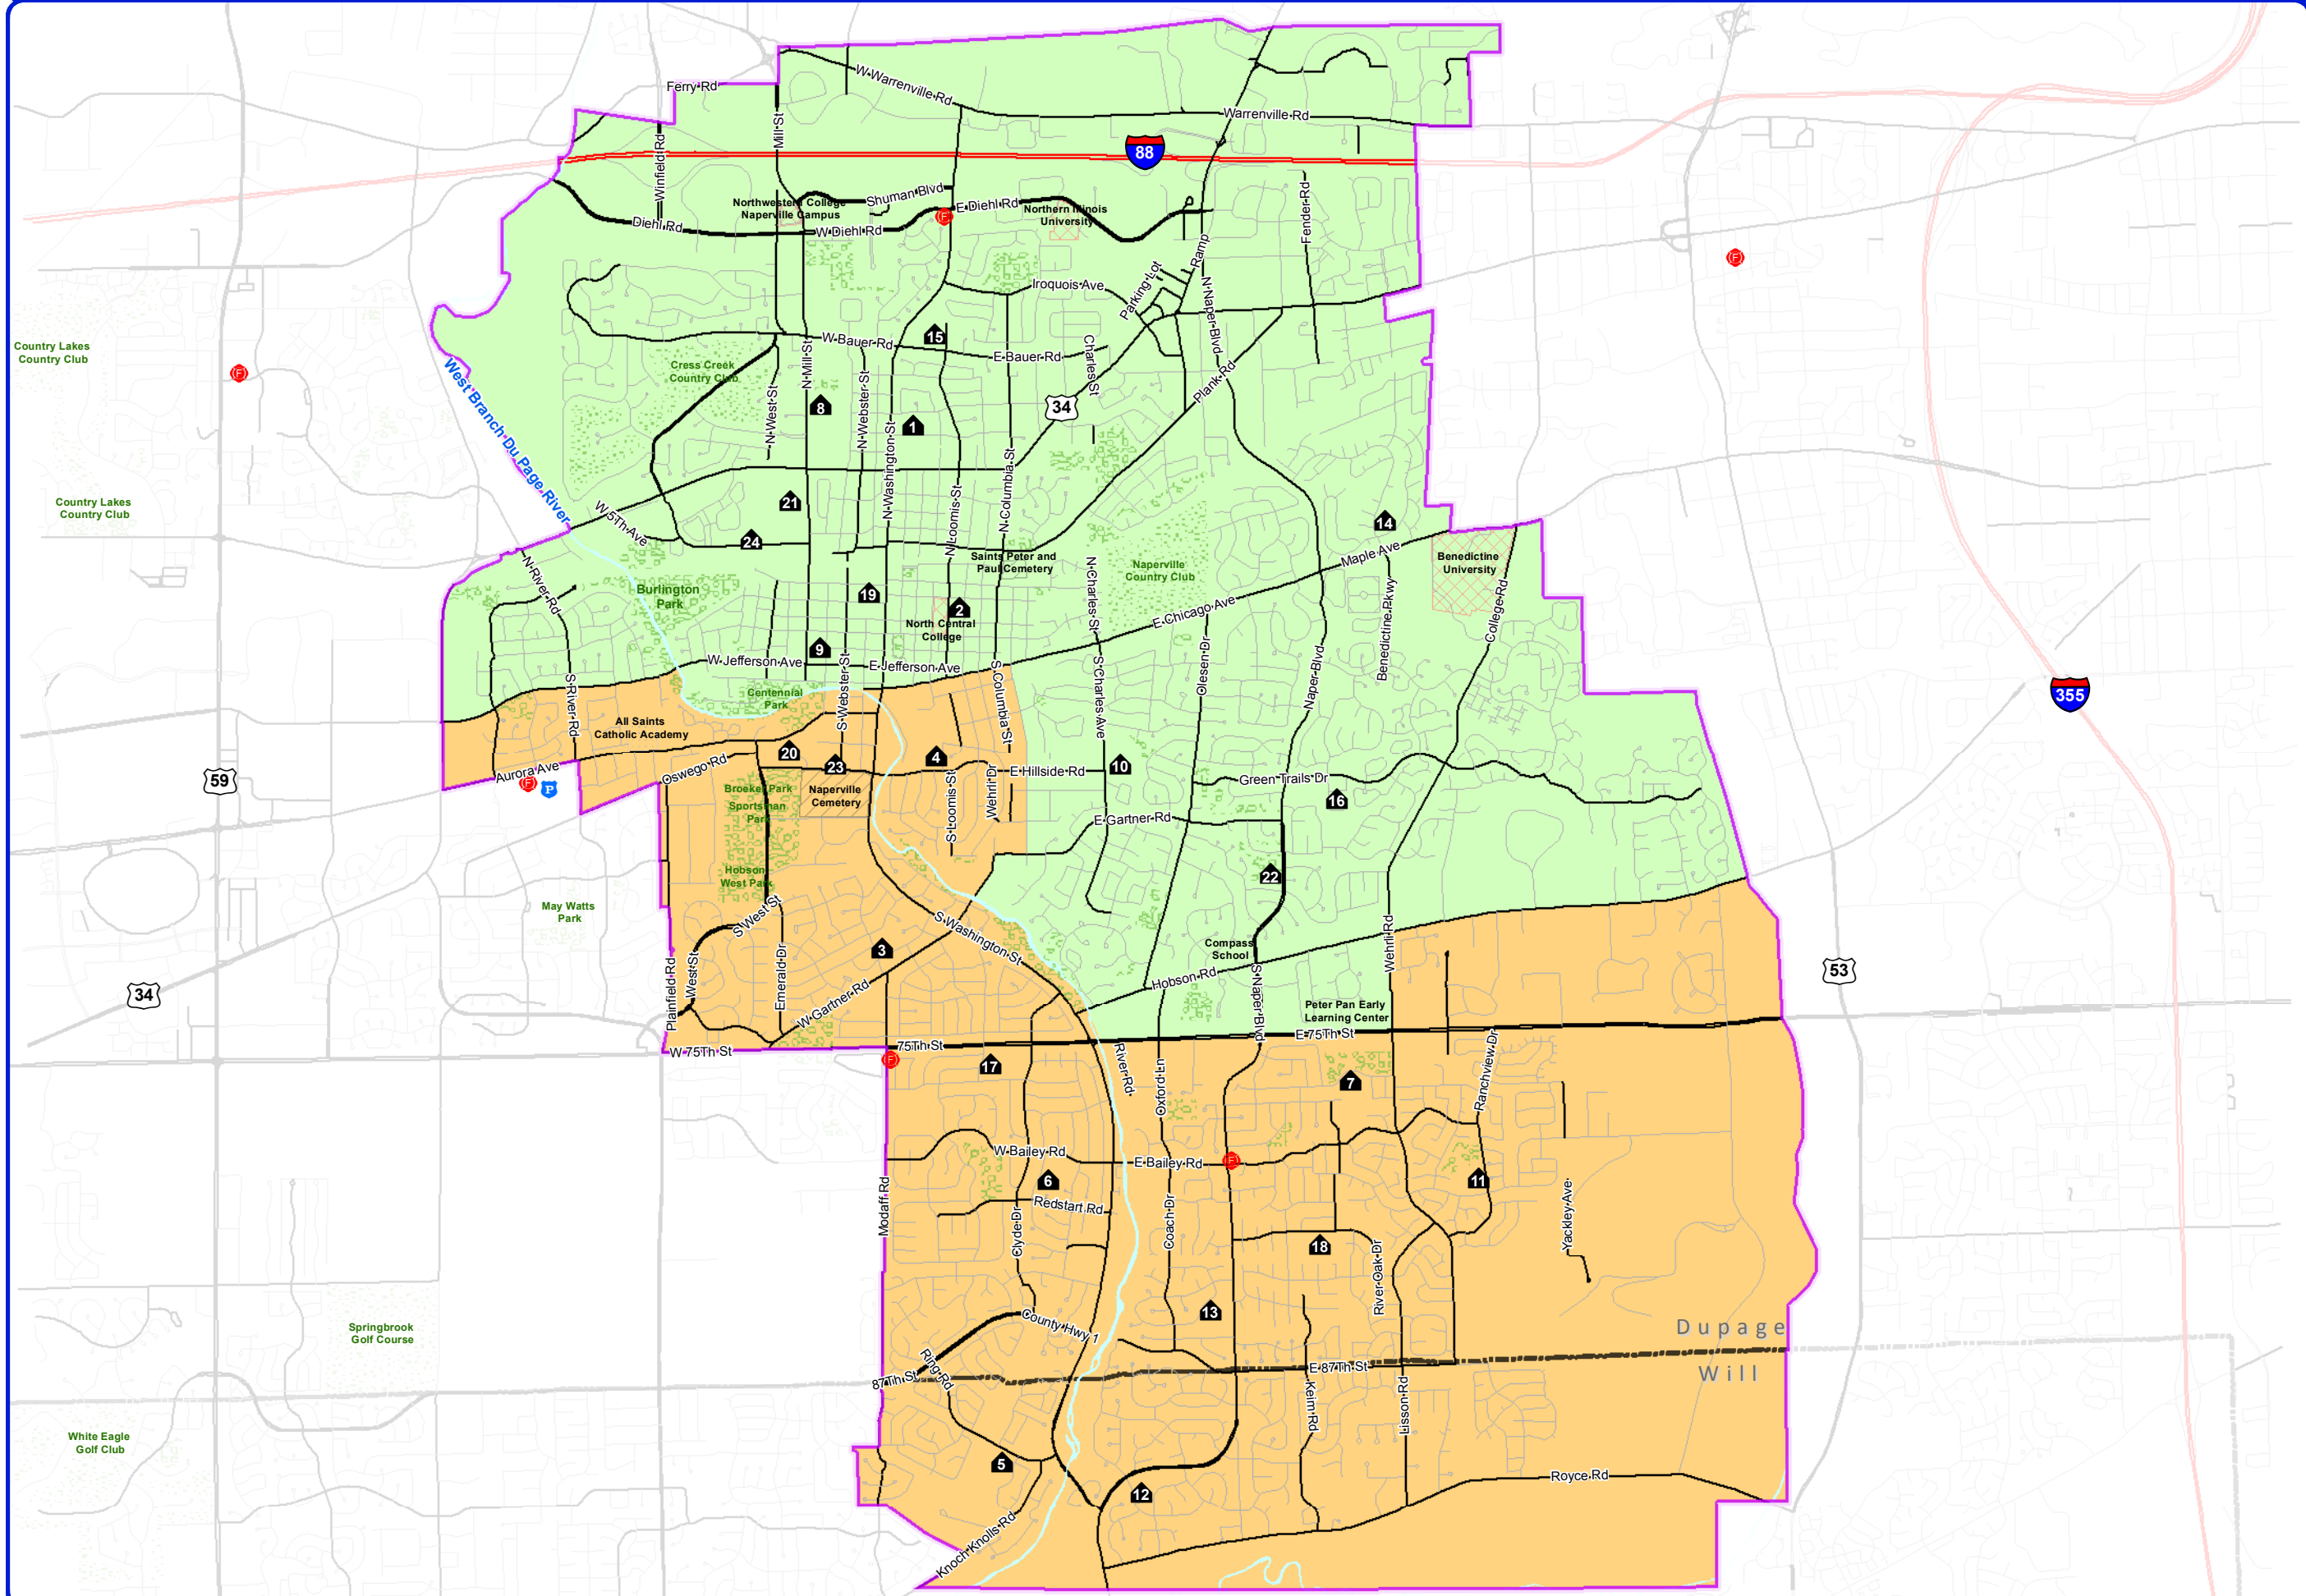

Naperville Community Unit School District 203 - High School Boundary Areas

- List of Schools**
1. Beebe Elementary
 2. Ellsworth Elementary
 3. Elmwood Elementary
 4. Highlands Elementary
 5. Kingsley Elementary
 6. Maplebrook Elementary
 7. Meadow Glens Elementary
 8. Mill Street Elementary
 9. Naper Elementary
 10. Prairie Elementary
 11. Ranch View Elementary
 12. River Woods Elementary
 13. Scott Elementary
 14. Steeple Run Elementary
 15. Jefferson Junior High
 16. Kennedy Junior High
 17. Lincoln Junior High
 18. Madison Junior High
 19. Washington Junior High
 20. Naperville Central High
 21. Naperville North High
 22. Ann Reid Early Childhood Center
 23. District 203 Administrative Center
 24. Pupil Transportation Department

- Schools
- Fire Station
- Police Station
- District Boundary
- County Boundary
- Cemetery
- Golf
- Park
- College
- School - Other

Map data is from Naperville Community Unit School District 203 City of Naperville, Village of Lisle, Village of Woodridge, Village of Bolingbrook, & Village of Warrenville, Dupage County, Will County USGS, IDOT, & ESRI. Map Created August 2011