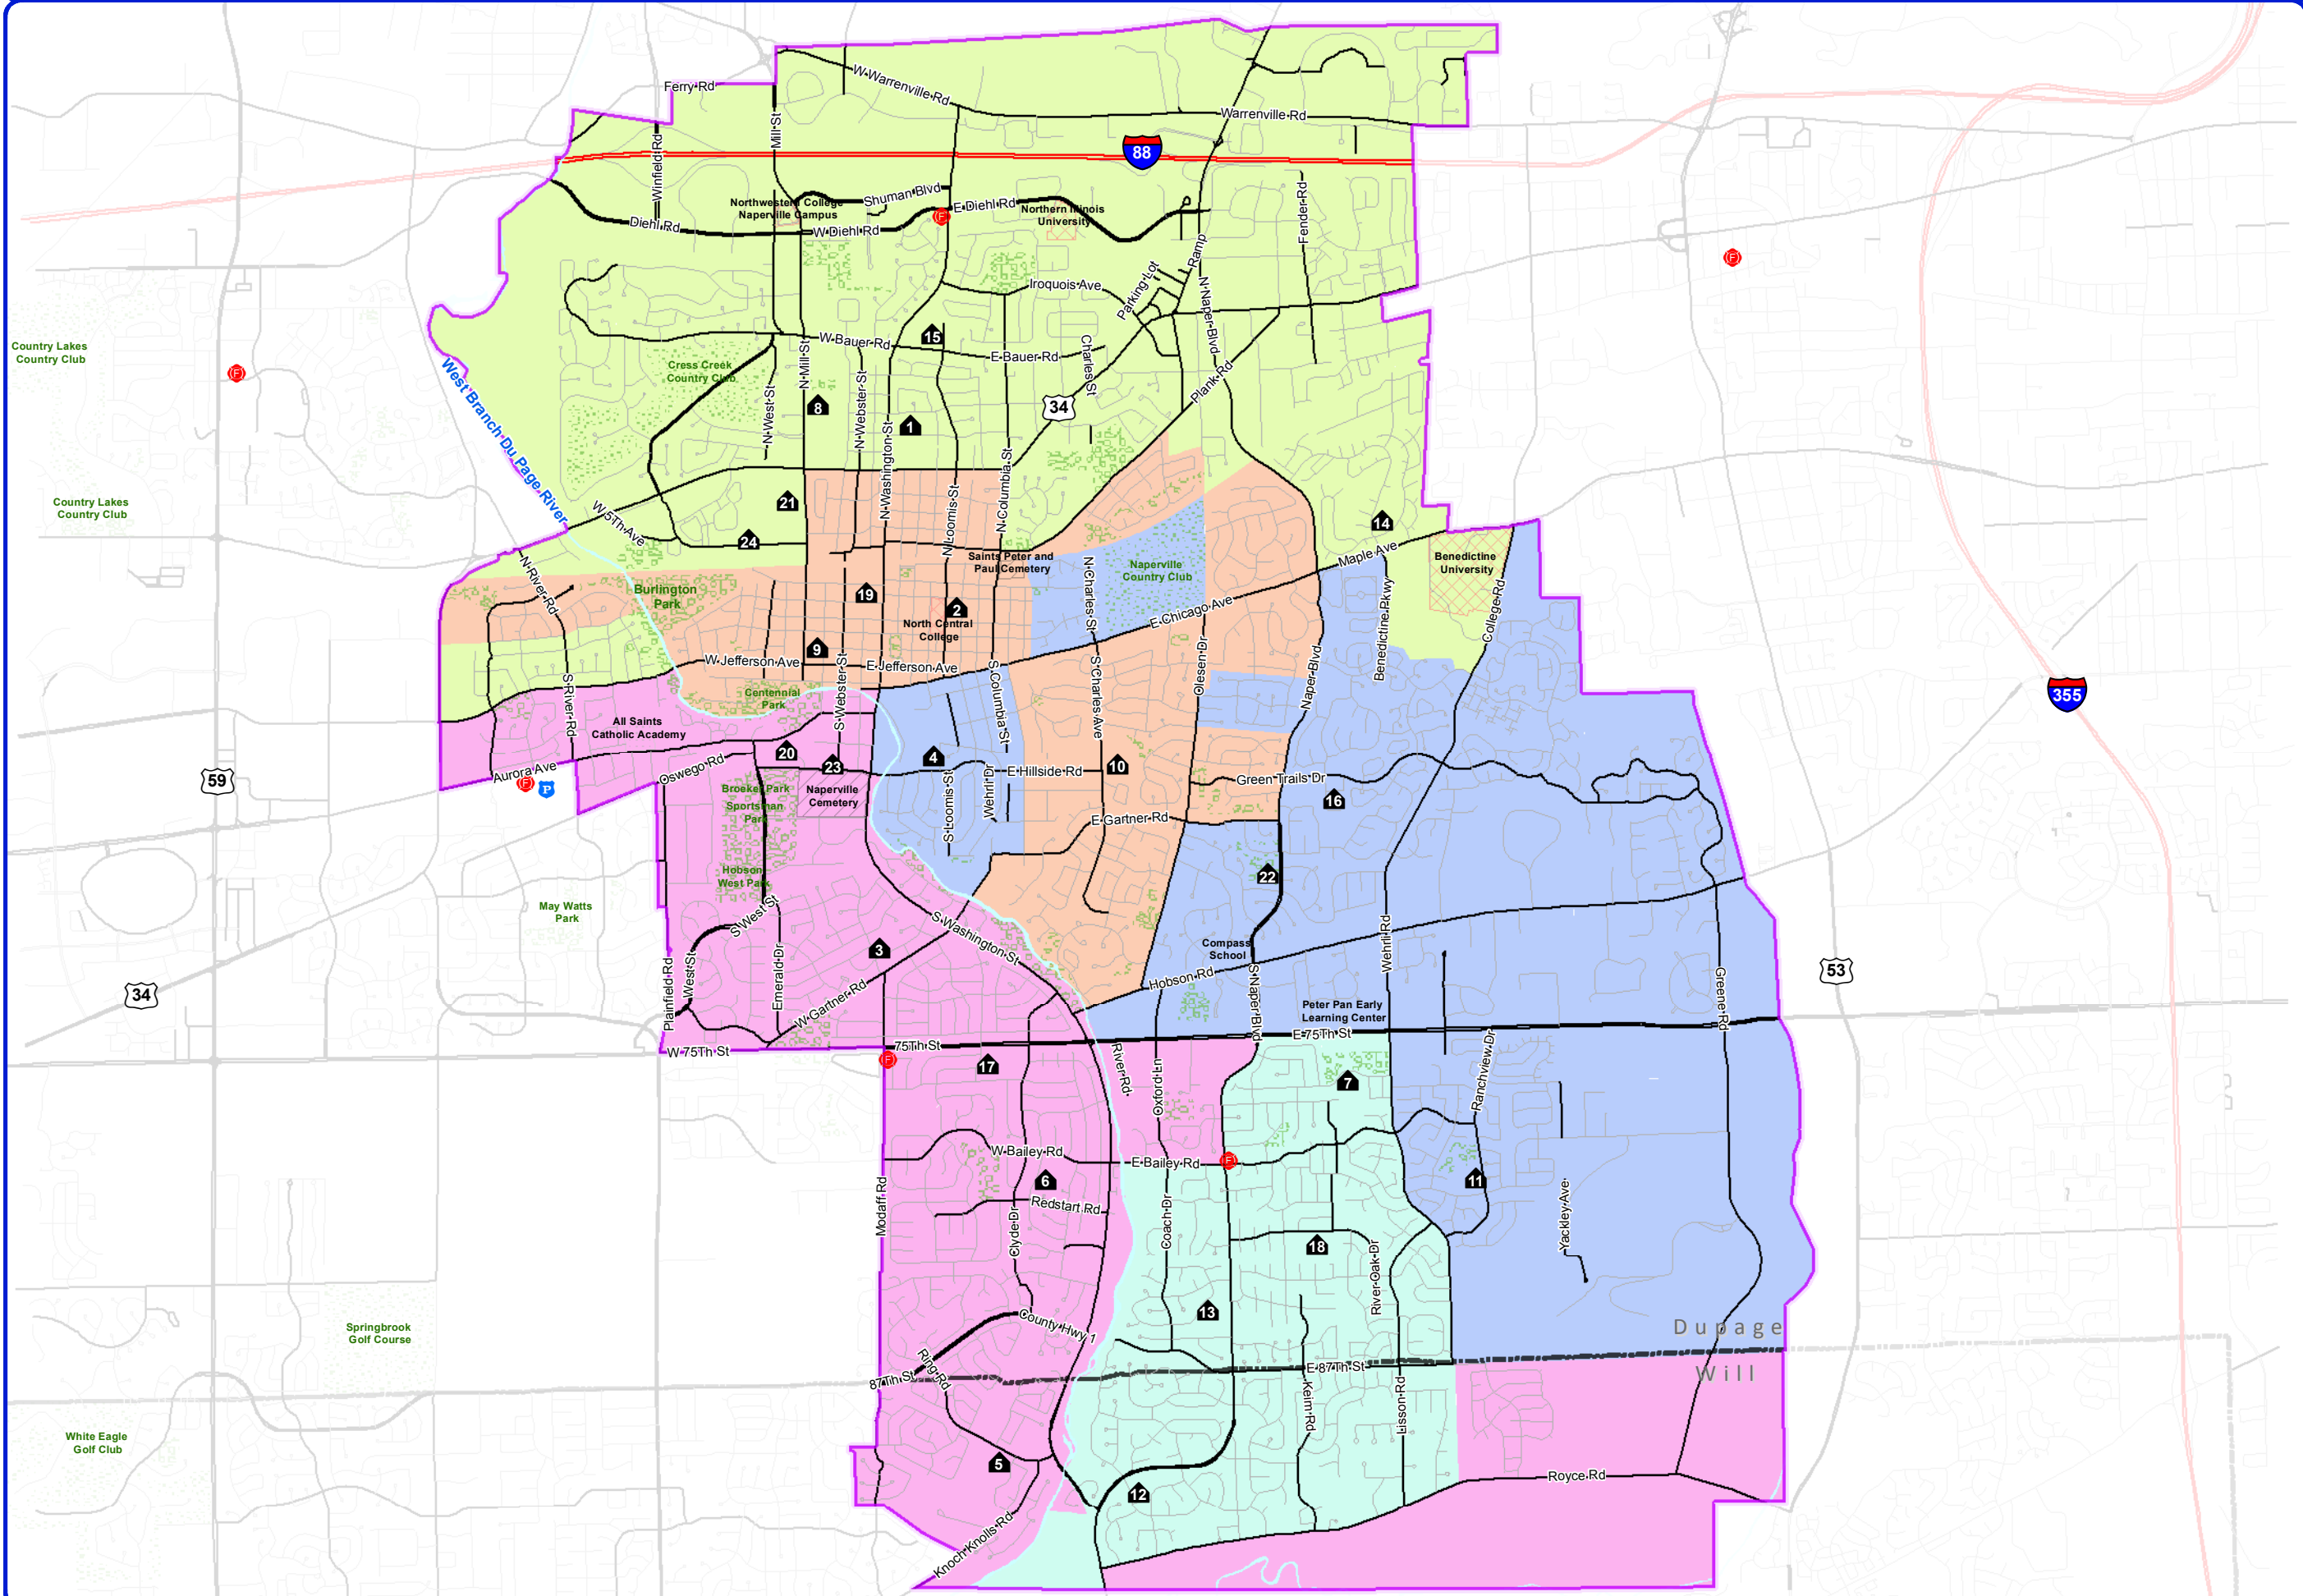

Naperville Community Unit School District 203 - Junior High School Boundary Areas

- List of Schools**
1. Beebe Elementary
 2. Ellsworth Elementary
 3. Elmwood Elementary
 4. Highlands Elementary
 5. Kingsley Elementary
 6. Maplebrook Elementary
 7. Meadow Glens Elementary
 8. Mill Street Elementary
 9. Naper Elementary
 10. Prairie Elementary
 11. Ranch View Elementary
 12. River Woods Elementary
 13. Scott Elementary
 14. Steeple Run Elementary
 15. Jefferson Junior High
 16. Kennedy Junior High
 17. Lincoln Junior High
 18. Madison Junior High
 19. Washington Junior High
 20. Naperville Central High
 21. Naperville North High
 22. Ann Reid Early Childhood Center
 23. District 203 Administrative Center
 24. Pupil Transportation Department

- Schools
- Fire Station
- Police Station
- District Boundary
- County Boundary
- Cemetery
- Golf
- Park
- College
- School - Other

Map data is from Naperville Community Unit School District 203 City of Naperville, Village of Lisle, Village of Woodridge, Village of Bolingbrook, & Village of Warrenville, DuPage County, Will County USGS, IDOT, & ESRI. Map Created August 2011