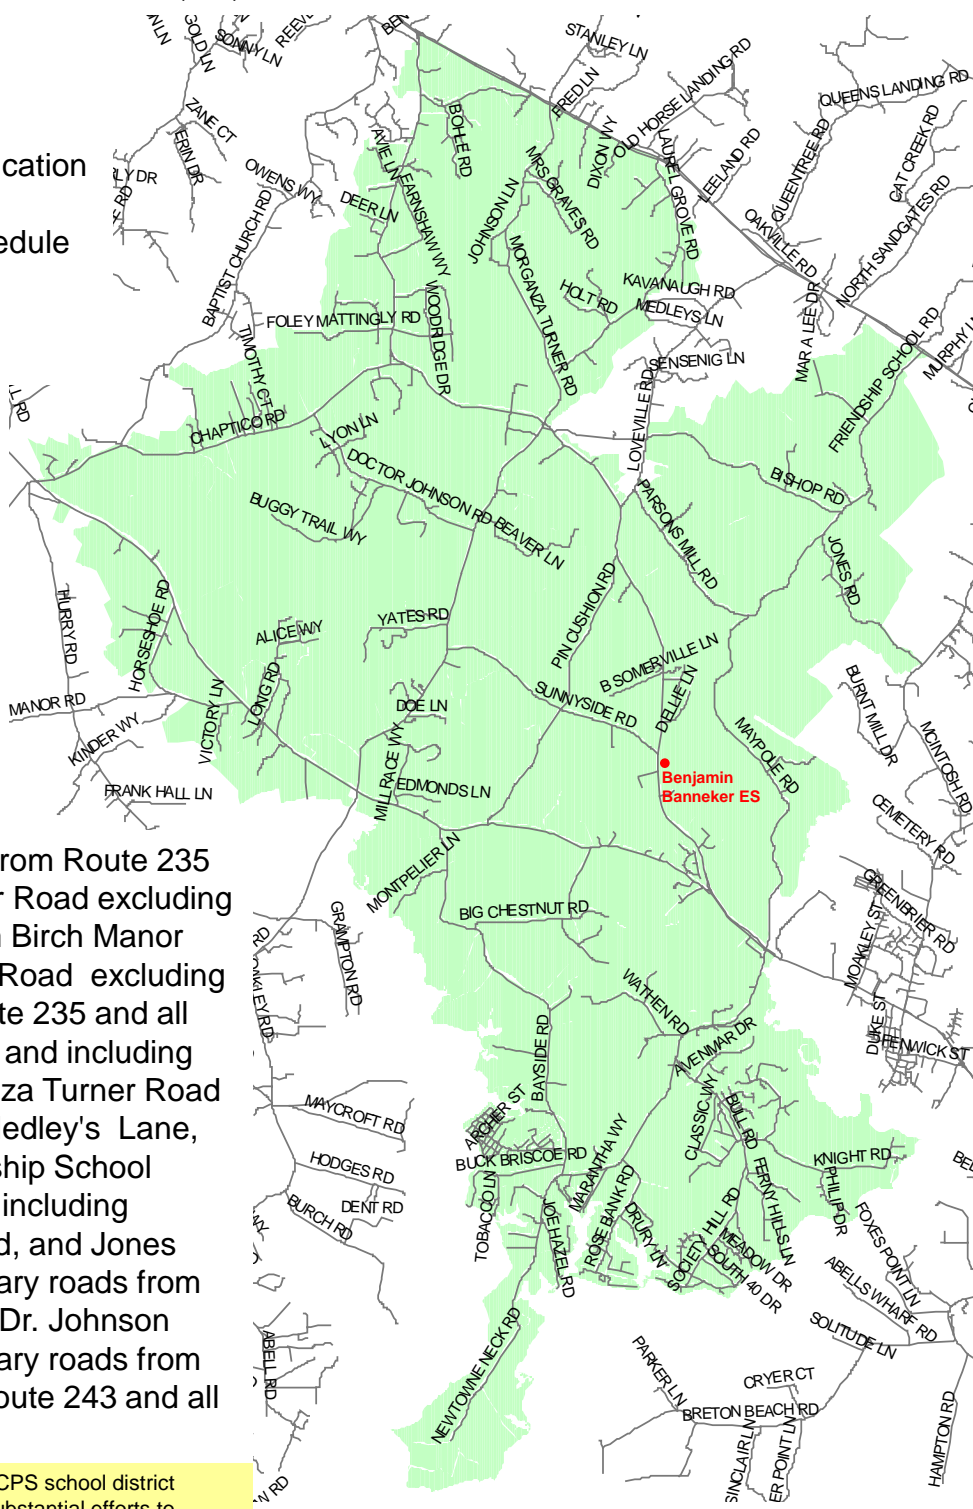

Benjamin Banneker Elementary School

St. Mary's County Public Schools
 Department of Capital Planning
 and Green Schools
 27190 Point Lookout Road
 Loveville, MD 20656
 (301) 475-4256, ext. 6

27180 Point Lookout Road
 Loveville, MD 20656
 (301) 475-0260

PreK – 5th Grade & Special Education

9:00 a.m. - 3:45 p.m. Daily Schedule
 9:00 a.m. - 11:45 a.m. PreK
 1:00 p.m. - 3:45 p.m. PreK
 1:45 Early Dismissal

Route 5 and all auxiliary roads from Route 235 to and including Harpers Corner Road excluding Old Village Road. Route 5 from Birch Manor Drive to and including Maypole Road excluding Birch Manor. Southbound Route 235 and all auxiliary roads from Route 5 to and including Laurel Grove Road and Morganza Turner Road excluding Busy Corner Road, Medley's Lane, and Kavanaugh Road. Friendship School Road to Parsons Mill Road and including Bishop Road, Parsons Mill Road, and Jones Road. Route 242 and all auxiliary roads from Route 5 to Route 234 including Dr. Johnson Road. Route 234 and all auxiliary roads from Route 238 to Route 5. All of Route 243 and all auxiliary roads.