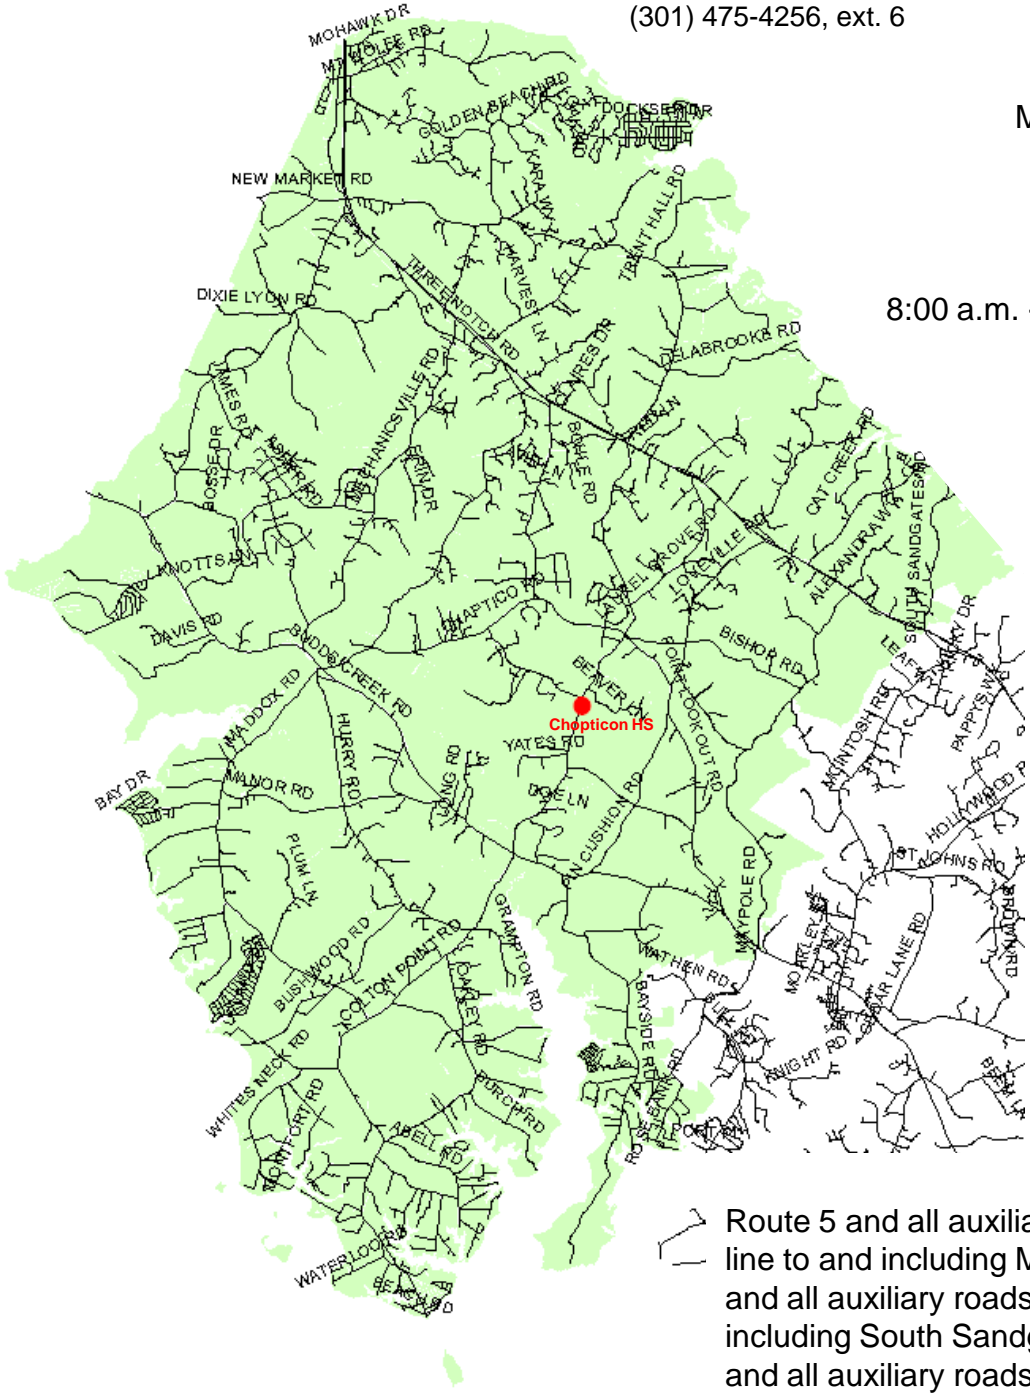

Chopticon High School

St. Mary's County Public Schools
 Department of Capital Planning
 and Green Schools
 27190 Point Lookout Road
 Loveville, MD 20656
 (301) 475-4256, ext. 6

25390 Colton Point Road
 Morganza, Maryland 20660
 (301) 475-0215

9th – 12th Grade

8:00 a.m. - 2:45 p.m. Daily Schedule
 12:45 Early Dismissal

Route 5 and all auxiliary roads from the county line to and including Maypole Road. Route 235 and all auxiliary roads from Route 5 to and including South Sandgates Road. Route 234 and all auxiliary roads from the county line to Route 5. Route 242 and all auxiliary roads from Route 5 to Colton's Point. Route 243 from Rosebank Road to the end of Newtowne Neck Road including all auxiliary roads.

2011 – 2012 School Boundary