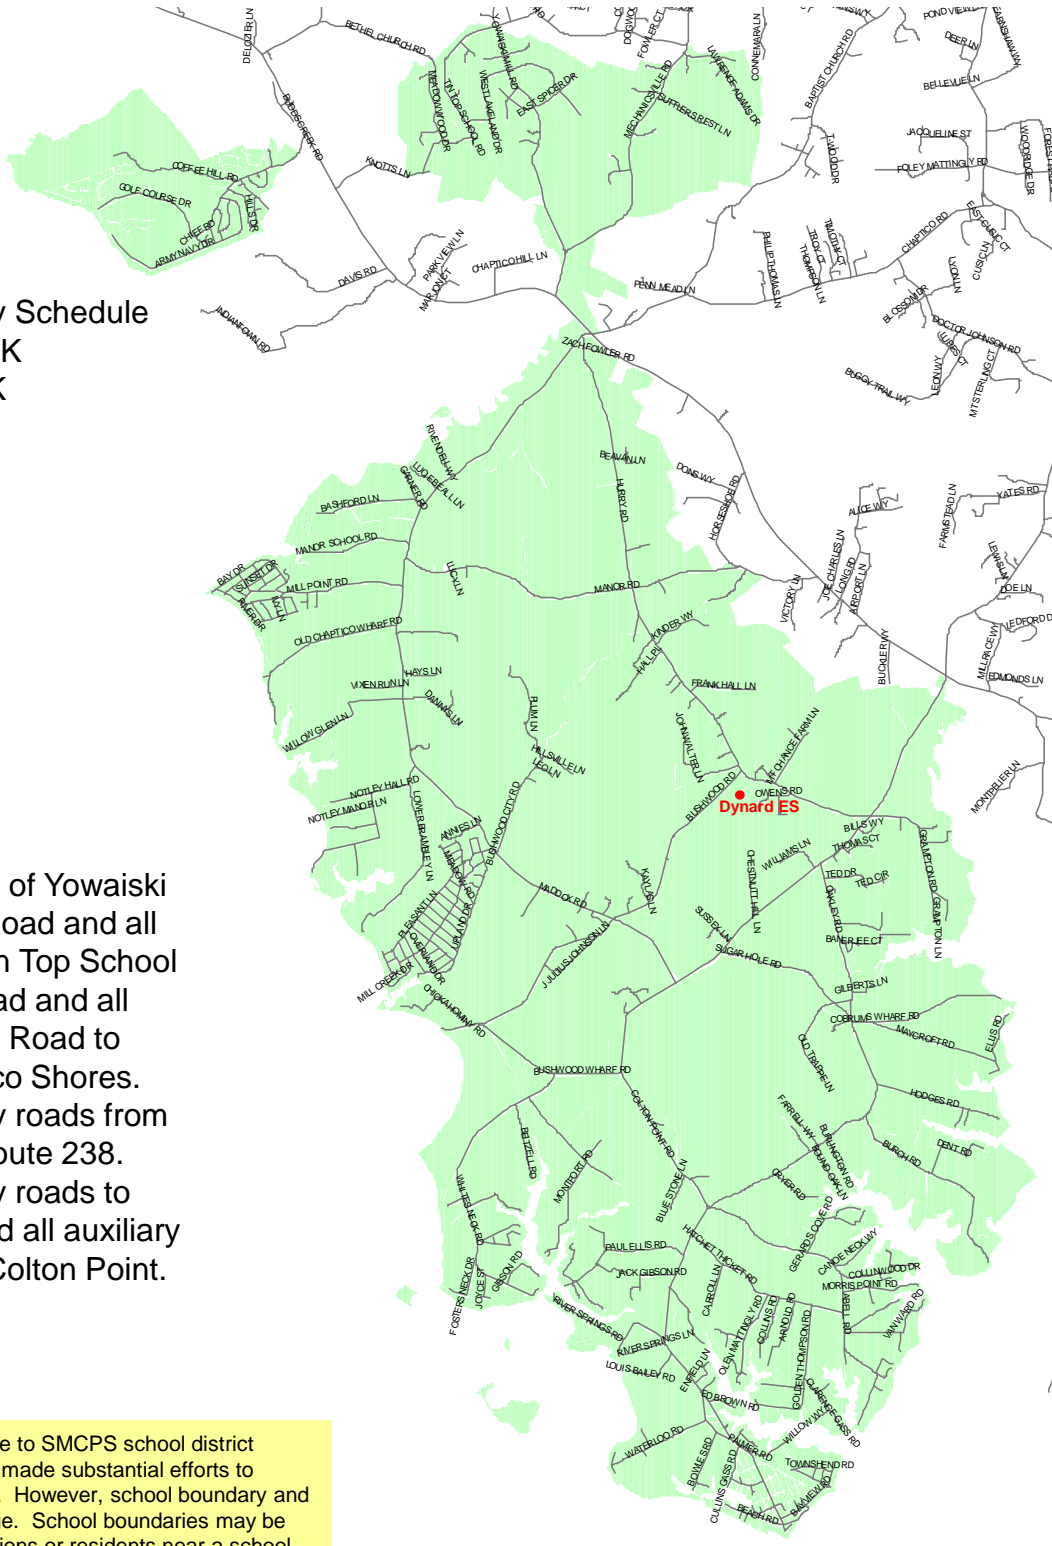

Dynard Elementary School

St. Mary's County Public Schools
 Department of Capital Planning
 and Green Schools
 27190 Point Lookout Road
 Loveville, MD 20656
 (301) 475-4256, ext. 6

23510 Bushwood Road
 Chaptico, MD 20621
 (301) 769-4804

PreK – 5th Grade

9:00 a.m. - 3:45 p.m. Daily Schedule
 9:00 a.m. - 11:45 a.m. PreK
 1:00 p.m. - 3:45 p.m. PreK
 1:45 Early Dismissal

Tin Top School Road west of Yowaiski Mill Road. Yowaiski Mill Road and all auxiliary roads south of Tin Top School Road. Mechanicsville Road and all auxiliary roads from Asher Road to Route 234. All of Wicomico Shores. Route 234 and all auxiliary roads from Mechanicsville Road to Route 238. Route 238 and all auxiliary roads to Route 242. Route 242 and all auxiliary roads from Route 234 to Colton Point.