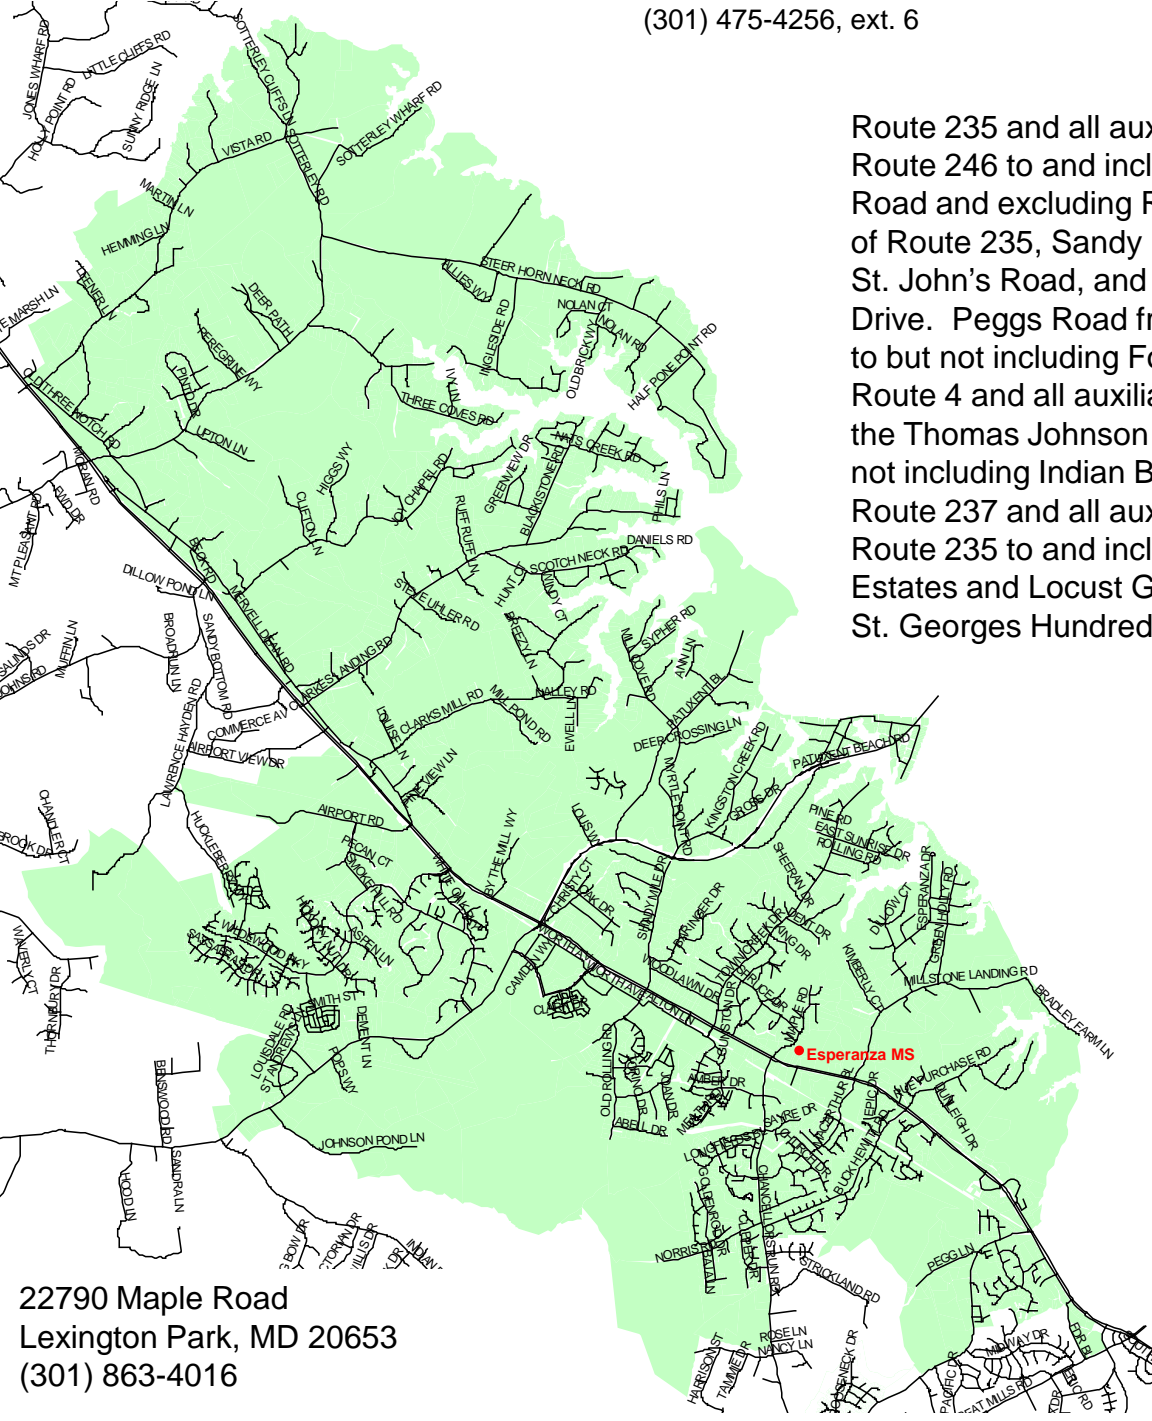

Esperanza Middle School

St. Mary's County Public Schools
 Department of Capital Planning
 and Green Schools
 27190 Point Lookout Road
 Loveville, MD 20656
 (301) 475-4256, ext. 6

Route 235 and all auxiliary roads from Route 246 to and including Vista Road and excluding Route 245 south of Route 235, Sandy Bottom Road, St. John's Road, and Airport View Drive. Peggs Road from Route 235 to but not including Forest Run Drive. Route 4 and all auxiliary roads from the Thomas Johnson Bridge to but not including Indian Bridge Road. Route 237 and all auxiliary roads from Route 235 to and including Heard's Estates and Locust Glen, excluding St. Georges Hundred.

22790 Maple Road
 Lexington Park, MD 20653
 (301) 863-4016

6th – 8th grade

7:20 a.m. – 2:05 p.m. Daily Schedule
 12:05 p.m. – Early Dismissal

2011 – 2012 School Boundary

The information provided is only a guide to SMCPSS school district boundaries and facilities. SMCPSS has made substantial efforts to ensure the accuracy of the information. However, school boundary and facility information are subject to change. School boundaries may be unreliable for residents in new subdivisions or residents near a school district boundary. The user of this information understands the statements above and is taking full liability for any use of the data. For verification of any school boundary, please call the Department of Capital Planning and Green Schools at 301-475-4256, extension 6.