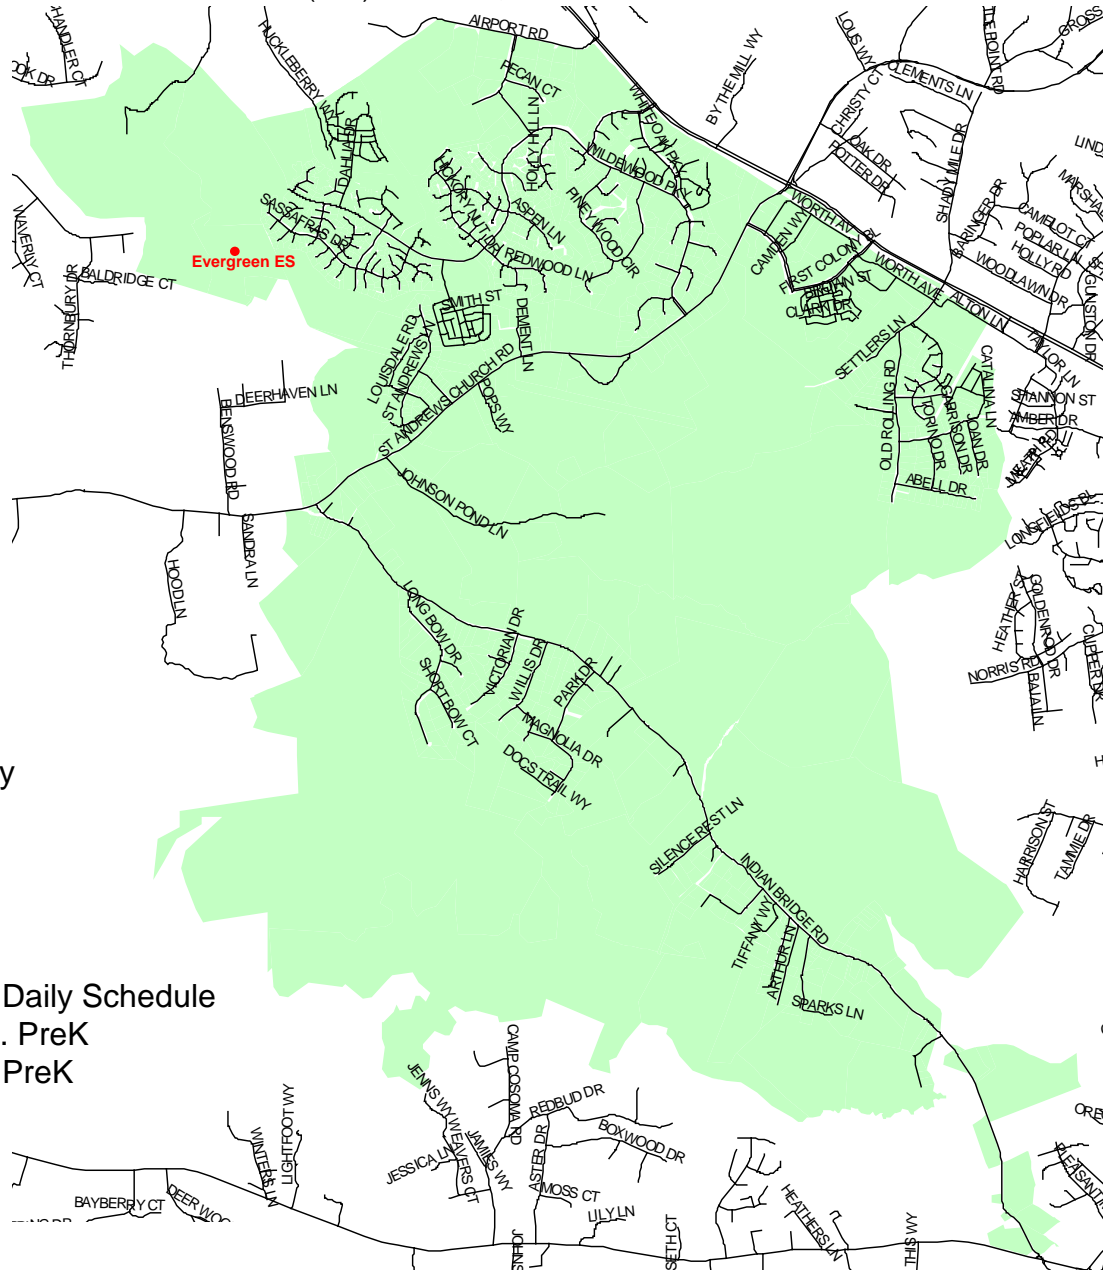

Evergreen Elementary School

St. Mary's County Public Schools
Department of Capital Planning
and Green Schools
27190 Point Lookout Road
Loveville, MD 20656
(301) 475-4256, ext. 6

43765 Evergreen Way
California, MD 20619
(301) 863-4060

PreK – 5th grade

9:00 a.m. - 3:45 p.m. Daily Schedule
9:00 a.m. - 11:45 a.m. PreK
1:00 p.m. - 3:45 p.m. PreK
1:45 Early Dismissal

Southbound Route 235 from but not including Airport Road to and including Old Rolling Road and all auxiliary roads. Route 4 including all auxiliary roads to and including Indian Bridge Road and all auxiliary roads. FDR Boulevard from St. Andrew's Church Road to First Colony Boulevard. First Colony Boulevard and all auxiliary roads from FDR Boulevard to Route 235.