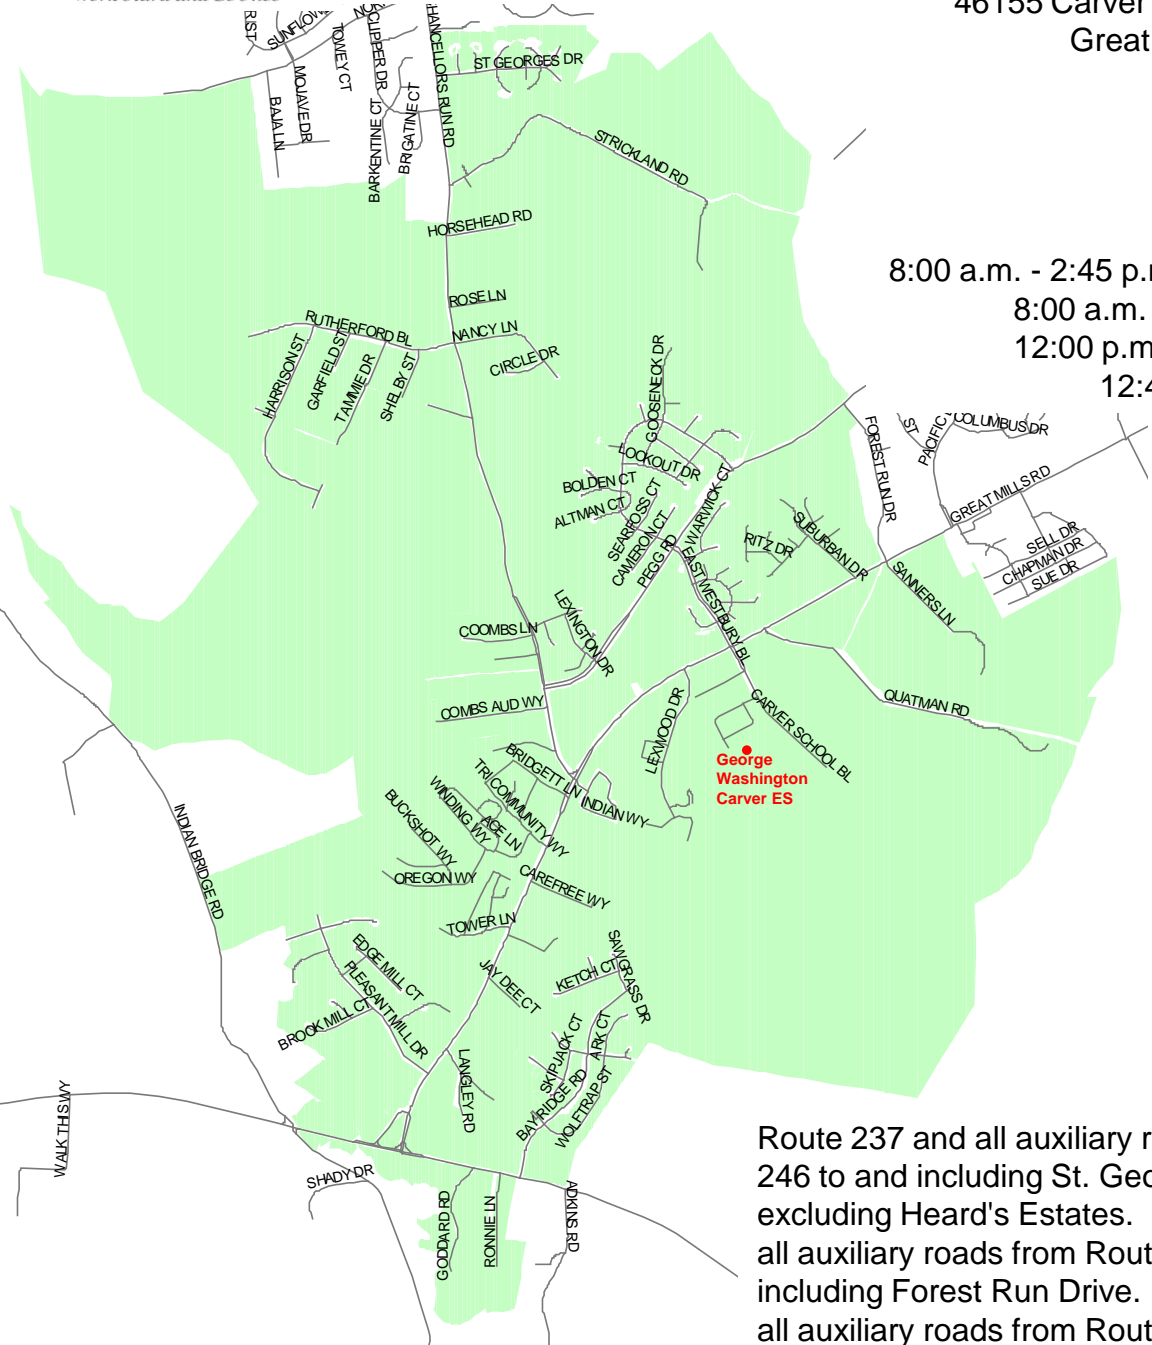

George Washington Carver Elementary School

St. Mary's County Public Schools
 Department of Capital Planning
 and Green Schools
 27190 Point Lookout Road
 Loveville, MD 20656
 (301) 475-4256, ext. 6

46155 Carver School Boulevard
 Great Mills, MD 20634
 (301) 863-4076

Judy Center
 PreK – 5th Grade

8:00 a.m. - 2:45 p.m. Daily Schedule
 8:00 a.m. - 10:45 a.m. PreK
 12:00 p.m. - 2:45 p.m. PreK
 12:45 Early Dismissal

Route 237 and all auxiliary roads from Route 246 to and including St. George's Hundred, excluding Heard's Estates. Pegg's Road and all auxiliary roads from Route 237 to but not including Forest Run Drive. Route 246 and all auxiliary roads from Route 5 to and including Sanners Lane, excluding Forest Run Drive. Route 5 and all auxiliary roads from but not including Flat Iron Road to and including Bay Ridge Road.

2011 – 2012 School Boundary