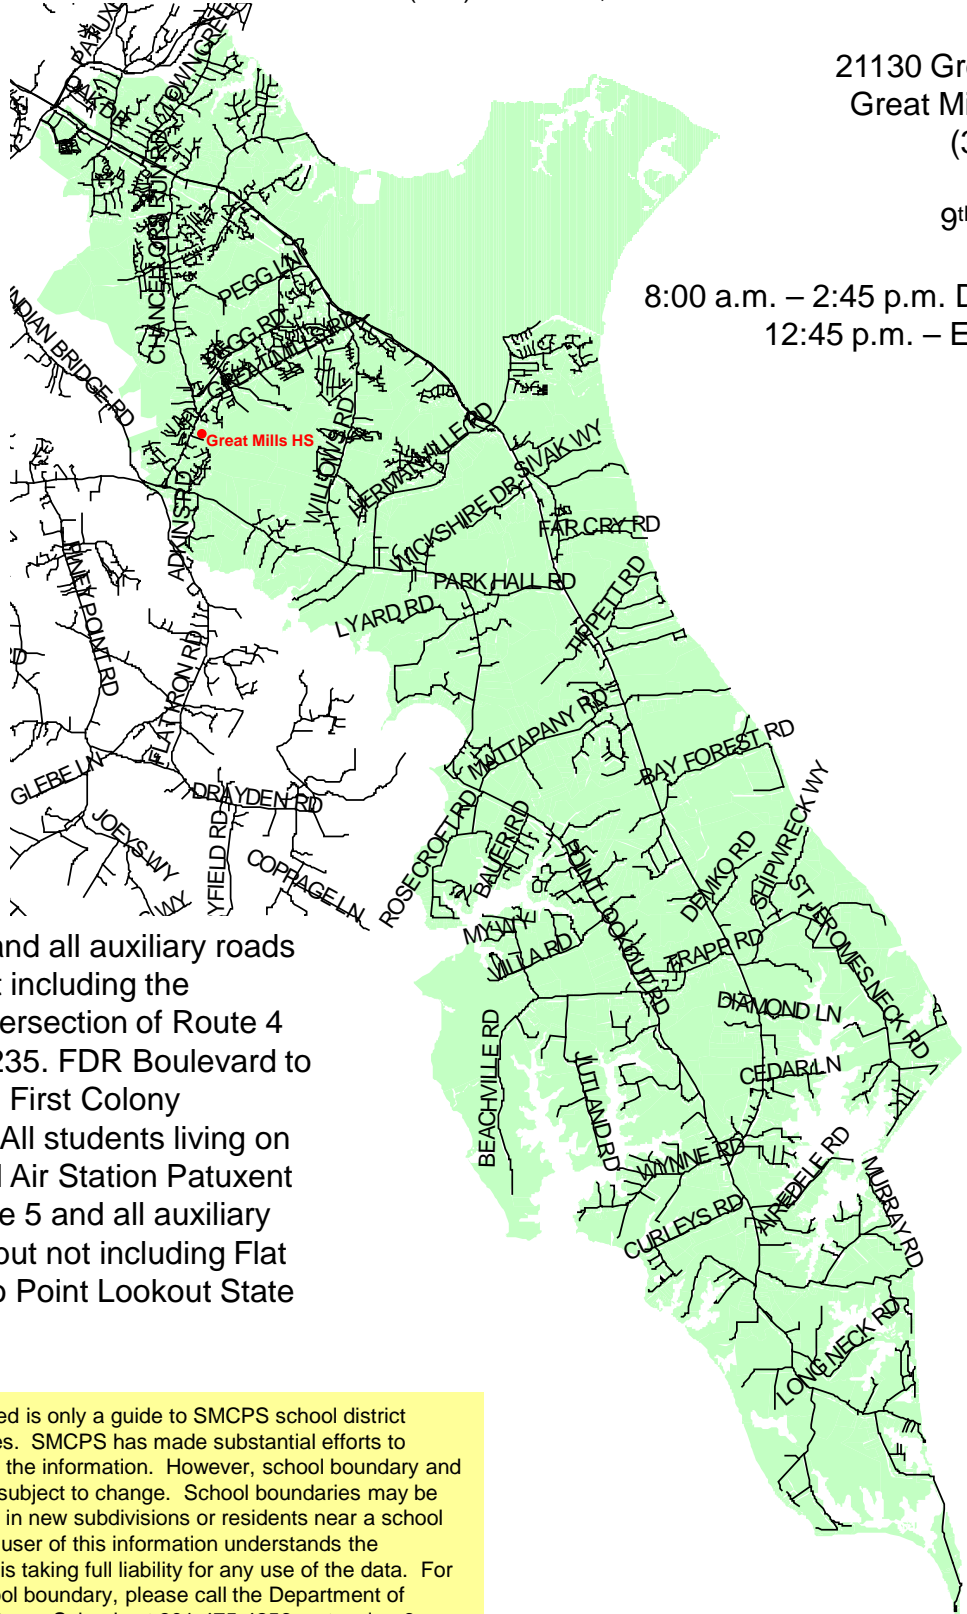

9th – 12th Grade

8:00 a.m. – 2:45 p.m. Daily Schedule
 12:45 p.m. – Early Dismissal

Route 235 and all auxiliary roads from but not including the southern intersection of Route 4 and Route 235. FDR Boulevard to and including First Colony Boulevard. All students living on board Naval Air Station Patuxent River. Route 5 and all auxiliary roads from but not including Flat Iron Road to Point Lookout State Park.