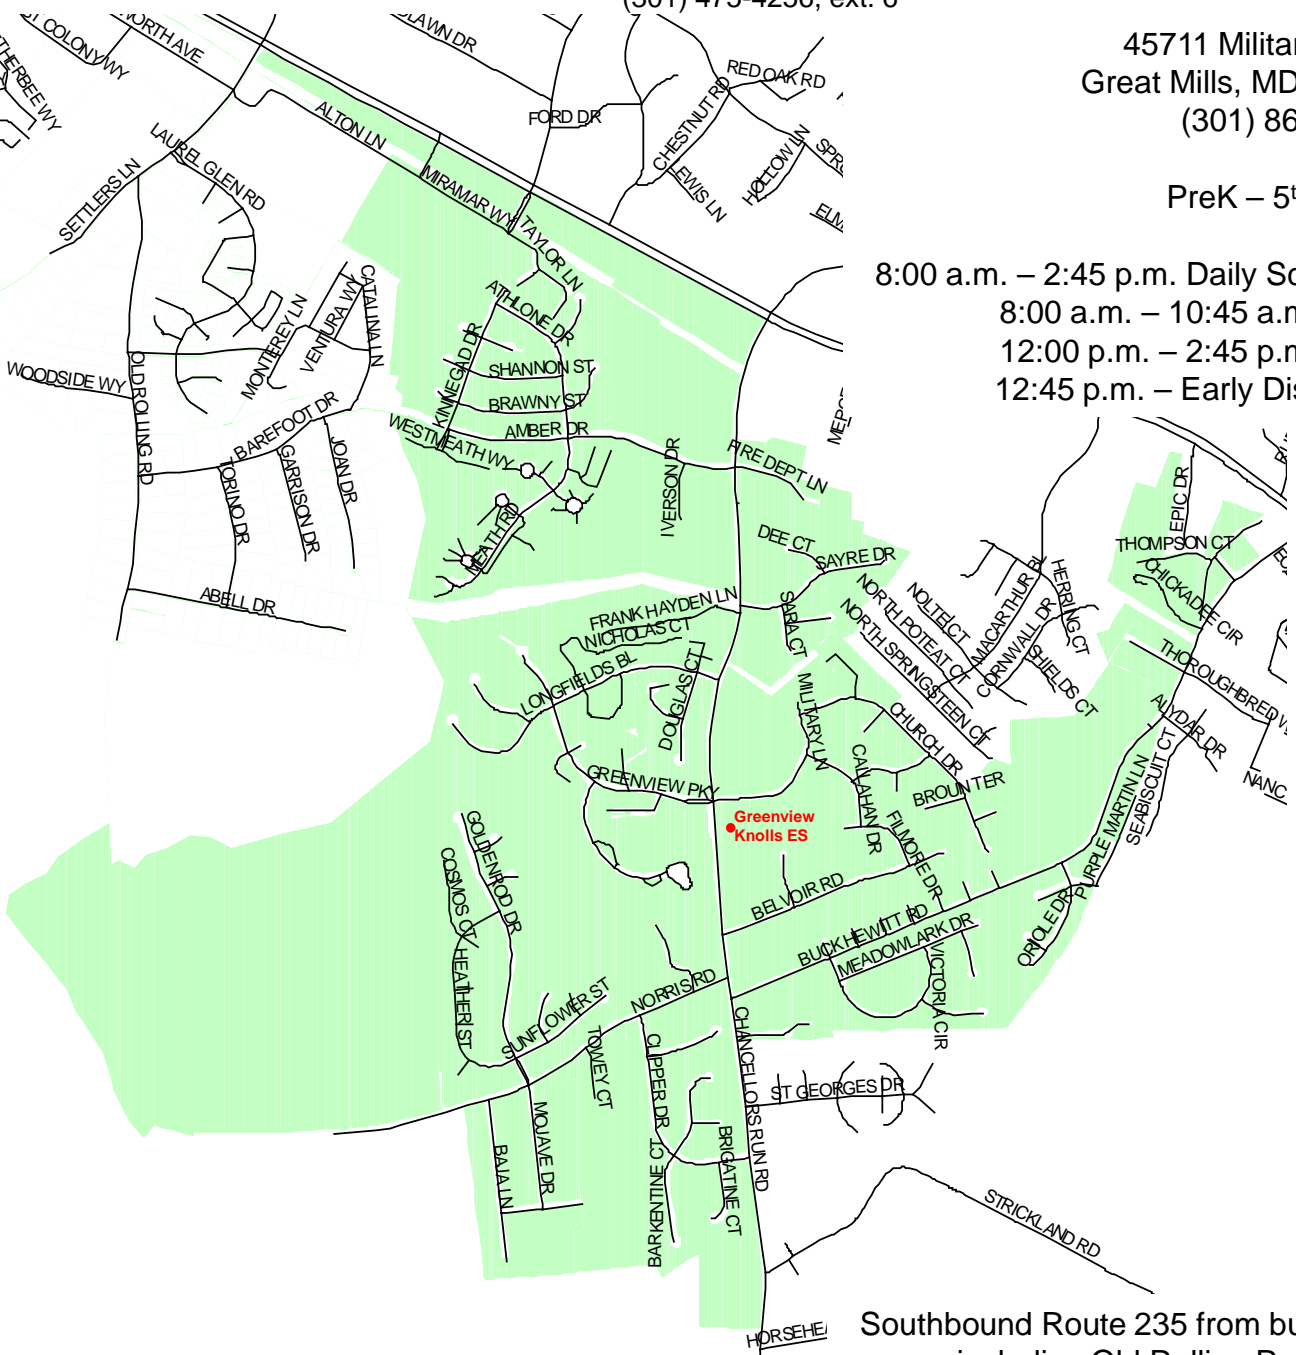

Greenview Knolls Elementary School

St. Mary's County Public Schools
Department of Capital Planning
and Green Schools
27190 Point Lookout Road
Loveville, MD 20656
(301) 475-4256, ext. 6

45711 Military Lane
Great Mills, MD 20634
(301) 863-4095

PreK – 5th grade

8:00 a.m. – 2:45 p.m. Daily Schedule
8:00 a.m. – 10:45 a.m. PreK
12:00 p.m. – 2:45 p.m. PreK
12:45 p.m. – Early Dismissal

The information provided is only a guide to SMCPSS school district boundaries and facilities. SMCPSS has made substantial efforts to ensure the accuracy of the information. However, school boundary and facility information are subject to change. School boundaries may be unreliable for residents in new subdivisions or residents near a school district boundary. The user of this information understands the statements above and is taking full liability for any use of the data. For verification of any school boundary, please call the Department of Capital Planning and Green Schools at 301-475-4256, extension 6.

Southbound Route 235 from but not including Old Rolling Road to Chancellors Run Road. Chancellors Run Road and all auxiliary roads from Route 235 to and including Heard's Estates and Locust Glen, excluding St. George's Hundred.