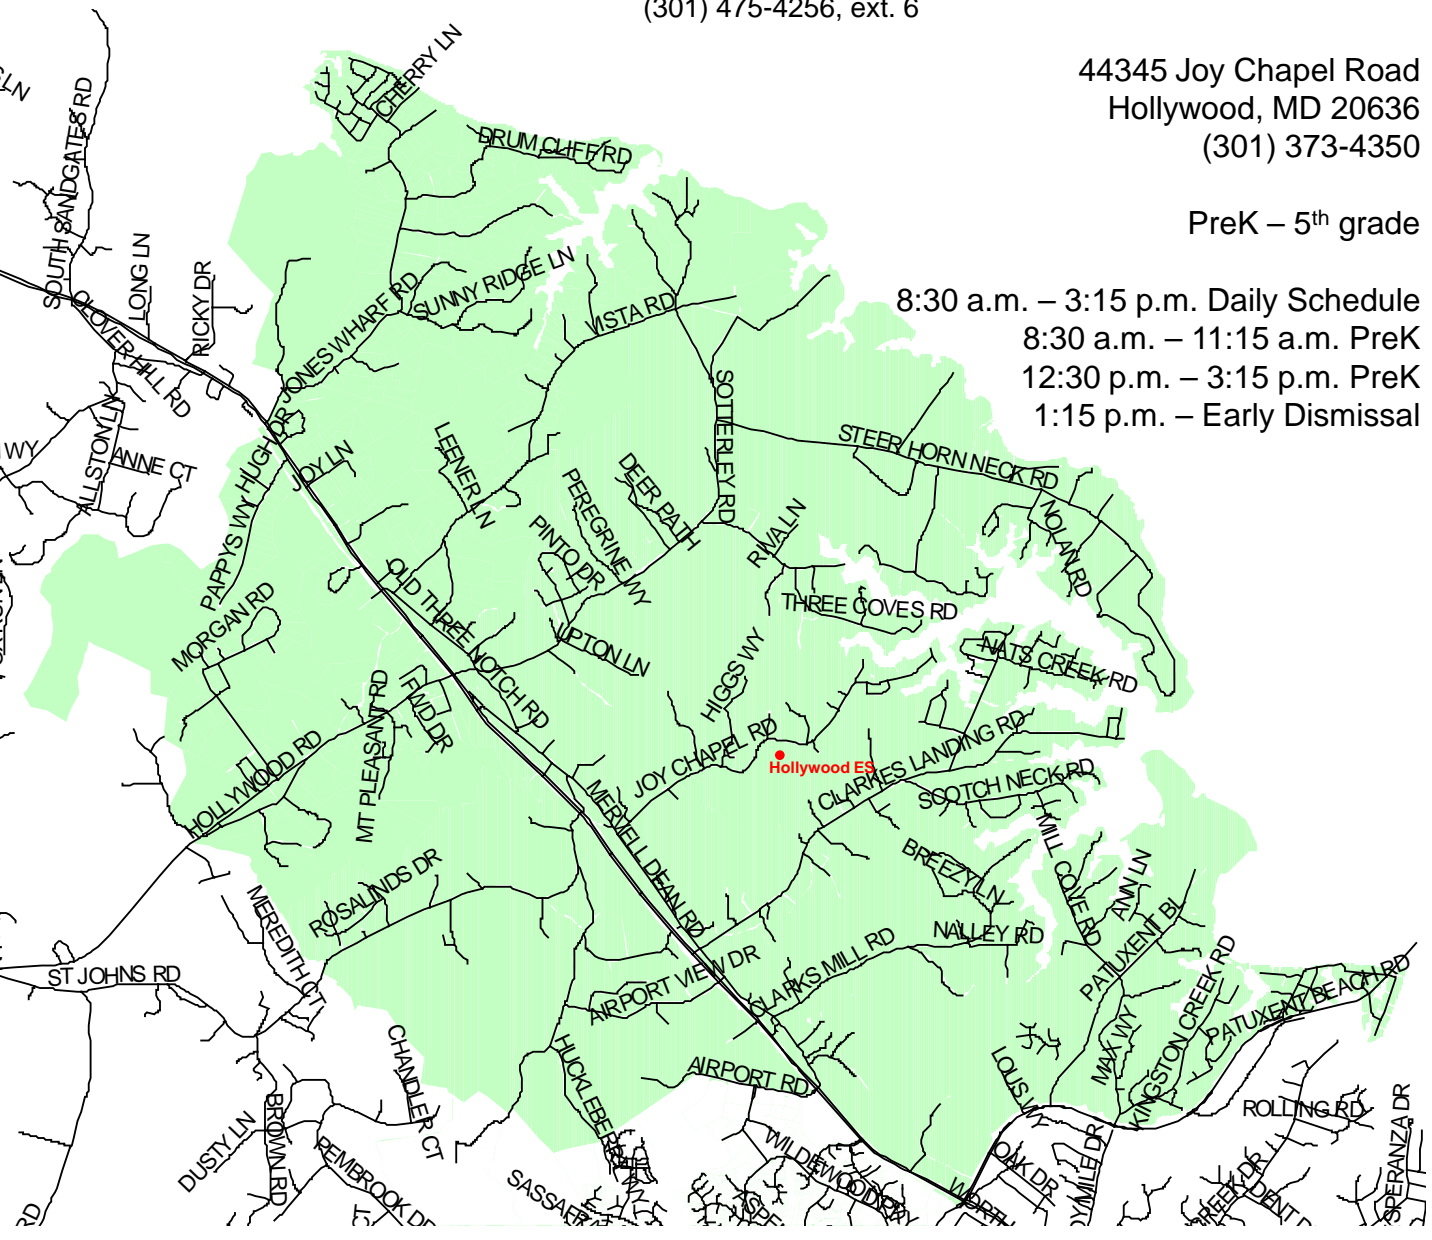

# Hollywood Elementary School

St. Mary's County Public Schools  
 Department of Capital Planning  
 and Green Schools  
 27190 Point Lookout Road  
 Loveville, MD 20656  
 (301) 475-4256, ext. 6

44345 Joy Chapel Road  
 Hollywood, MD 20636  
 (301) 373-4350

PreK – 5<sup>th</sup> grade

8:30 a.m. – 3:15 p.m. Daily Schedule  
 8:30 a.m. – 11:15 a.m. PreK  
 12:30 p.m. – 3:15 p.m. PreK  
 1:15 p.m. – Early Dismissal

The information provided is only a guide to SMCPSS school district boundaries and facilities. SMCPSS has made substantial efforts to ensure the accuracy of the information. However, school boundary and facility information are subject to change. School boundaries may be unreliable for residents in new subdivisions or residents near a school district boundary. The user of this information understands the statements above and is taking full liability for any use of the data. For verification of any school boundary, please call the Department of Capital Planning and Green Schools at 301-475-4256, extension 6.

Northbound Route 235 and all auxiliary roads from Route 4 to and including Jones Wharf Road. Southbound Rt. 235 from the intersection of Jones Wharf Road with Rt. 235 to and including Airport Road. St. John's Road and all auxiliary roads from Route 235 to and including Abell's Run Drive. Westbound Lane of Route 4 and all auxiliary roads from the Governor Thomas Johnson Bridge to Route 235.