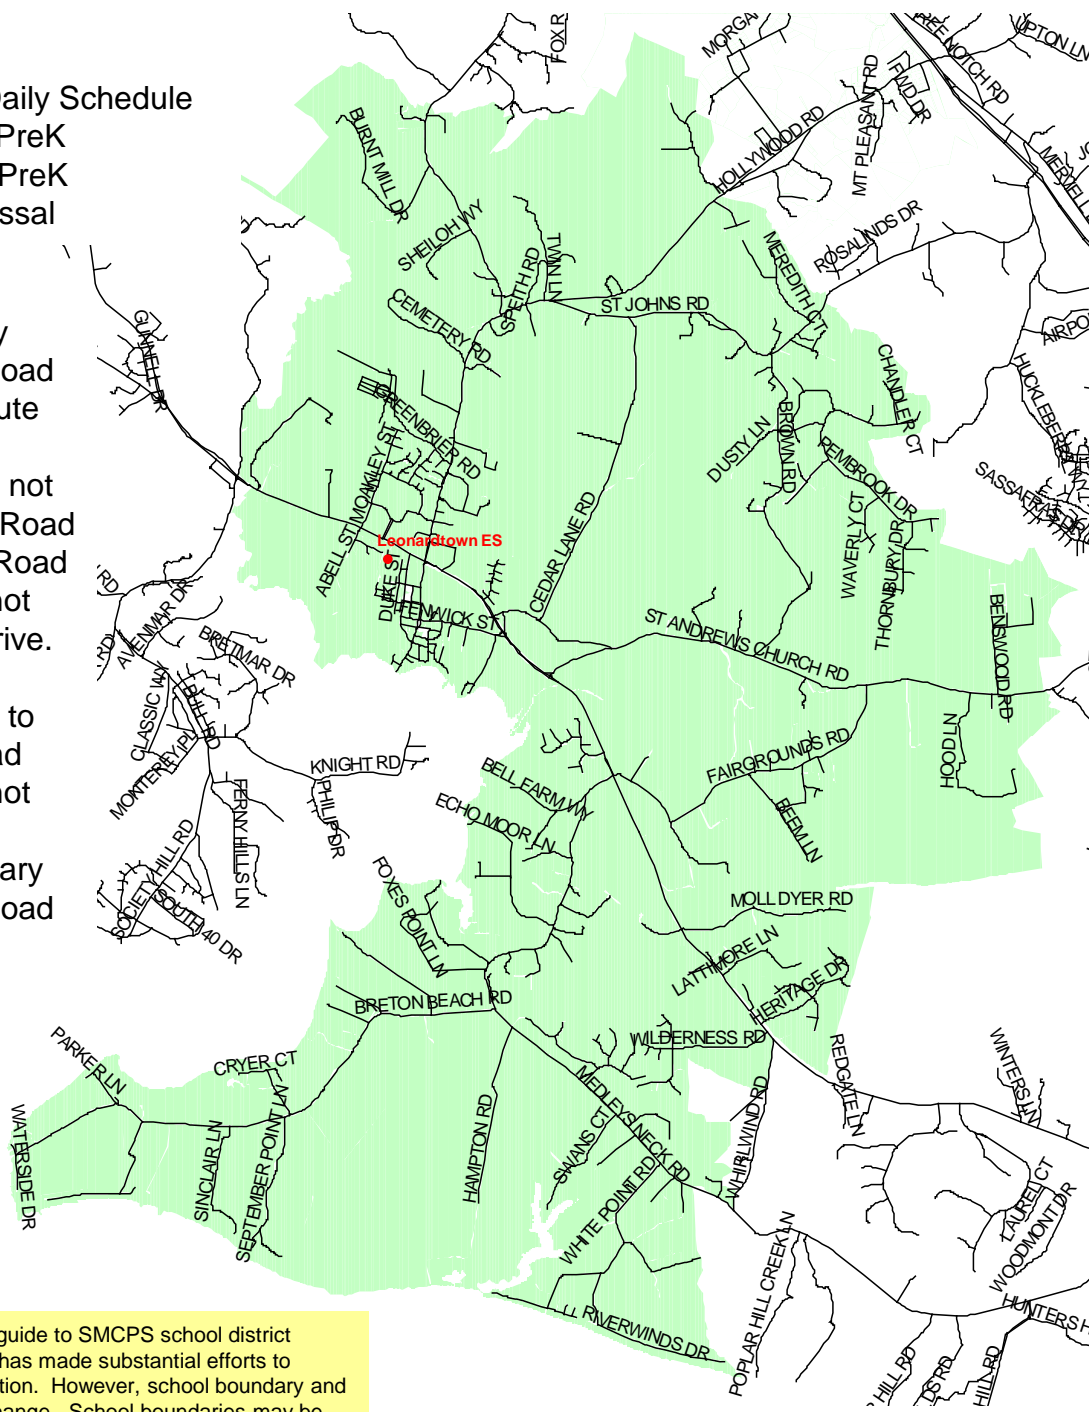

# Leonardtwn Elementary School

St. Mary's County Public Schools  
 Department of Capital Planning  
 and Green Schools  
 27190 Point Lookout Road  
 Loveville, MD 20656  
 (301) 475-4256, ext. 6

22885 Duke Street  
 Leonardtown, MD 20650  
 (301) 475-0250

PreK – 5<sup>th</sup> grade

8:45 a.m. – 3:30 p.m. Daily Schedule  
 8:45 a.m. – 11:30 a.m. PreK  
 12:45 p.m. – 3:30 p.m. PreK  
 1:30 p.m. – Early Dismissal

Route 5 and all auxiliary roads from Whirlwind Road to but not including, Route 243. Route 4 and all auxiliary roads from but not including Indian Bridge Road to Route 5. St. John's Road from Route 245 to but not including Abell's Run Drive. Route 245 from and including Barnsby Lane to Route 5. McIntosh Road from Route 245 to but not including Jones Road. Route 244 and all auxiliary roads from Whirlwind Road to Route 5, excluding Whirlwind Road.