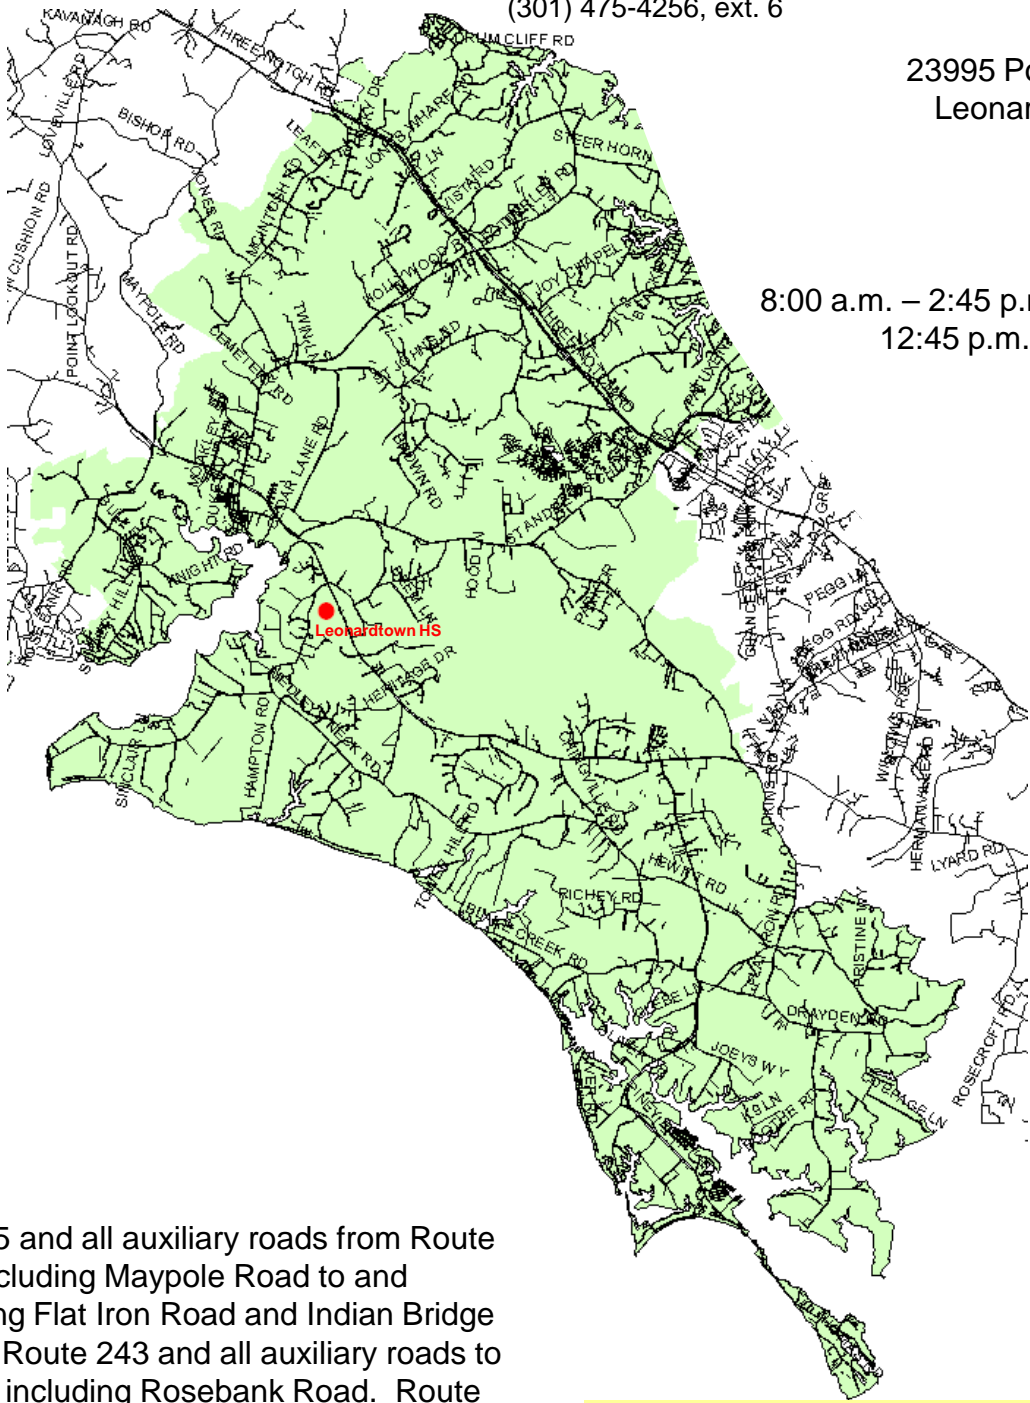

Leonardtwn High School

St. Mary's County Public Schools
 Department of Capital Planning
 and Green Schools
 27190 Point Lookout Road
 Loveville, MD 20656
 (301) 475-4256, ext. 6

23995 Point Lookout Road
 Leonardtown, MD 20650
 (301) 475-0200

9th – 12th Grade

8:00 a.m. – 2:45 p.m. Daily Schedule
 12:45 p.m. – Early Dismissal

Route 5 and all auxiliary roads from Route 243 excluding Maypole Road to and including Flat Iron Road and Indian Bridge Road. Route 243 and all auxiliary roads to but not including Rosebank Road. Route 235 and all auxiliary roads from but not including South Sandgates Road to and including Route 4 and St. Andrew's Church Road. Mervell Dean Road and all auxiliary roads. Route 249 and all auxiliary roads.