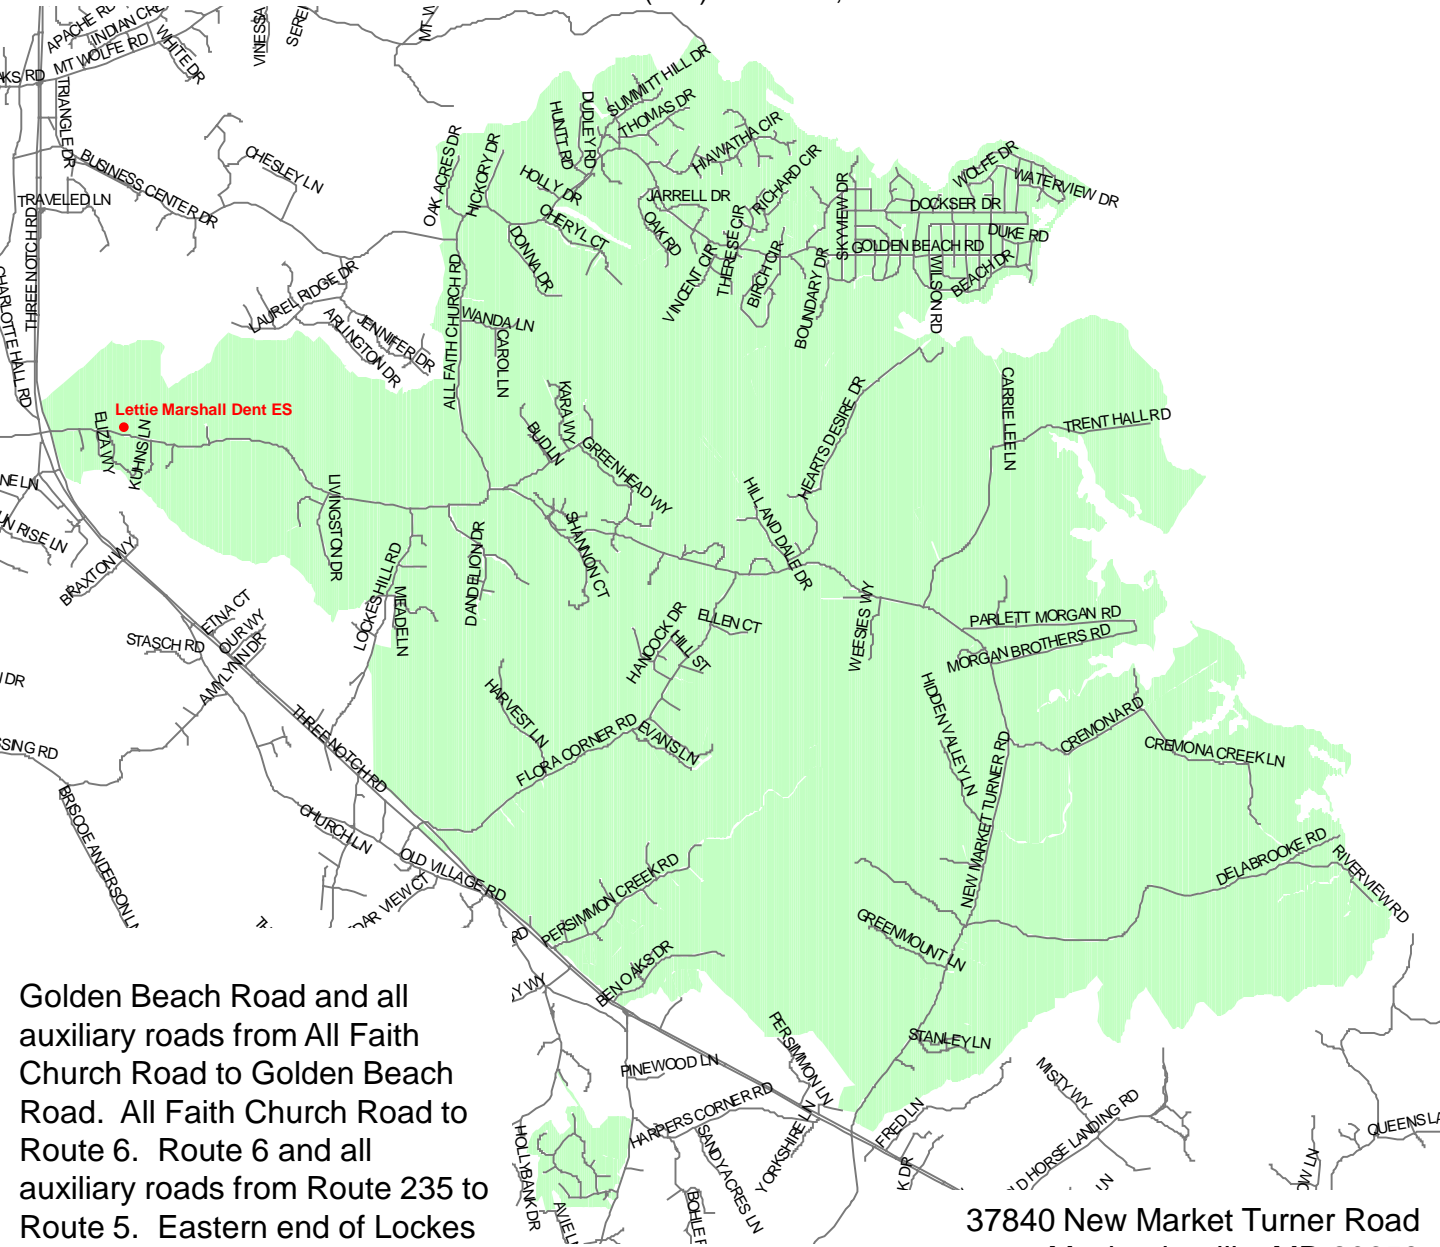

# Lettie Marshall Dent Elementary School

St. Mary's County Public Schools  
 Department of Capital Planning  
 and Green Schools  
 27190 Point Lookout Road  
 Loveville, MD 20656  
 (301) 475-4256, ext. 6

Golden Beach Road and all auxiliary roads from All Faith Church Road to Golden Beach Road. All Faith Church Road to Route 6. Route 6 and all auxiliary roads from Route 235 to Route 5. Eastern end of Lockes Hill Road. Route 5 from Harpers Corner Road to and including Birch Manor. Route 5 and all auxiliary roads from Route 235 to Flora Corner Road.

37840 New Market Turner Road  
 Mechanicsville, MD 20659  
 (301) 472-4500

PreK – 5<sup>th</sup> Grade

9:00 a.m. - 3:45 p.m. Daily Schedule  
 9:00 a.m. - 11:45 a.m. PreK  
 1:00 p.m. - 3:45 p.m. PreK  
 1:45 Early Dismissal