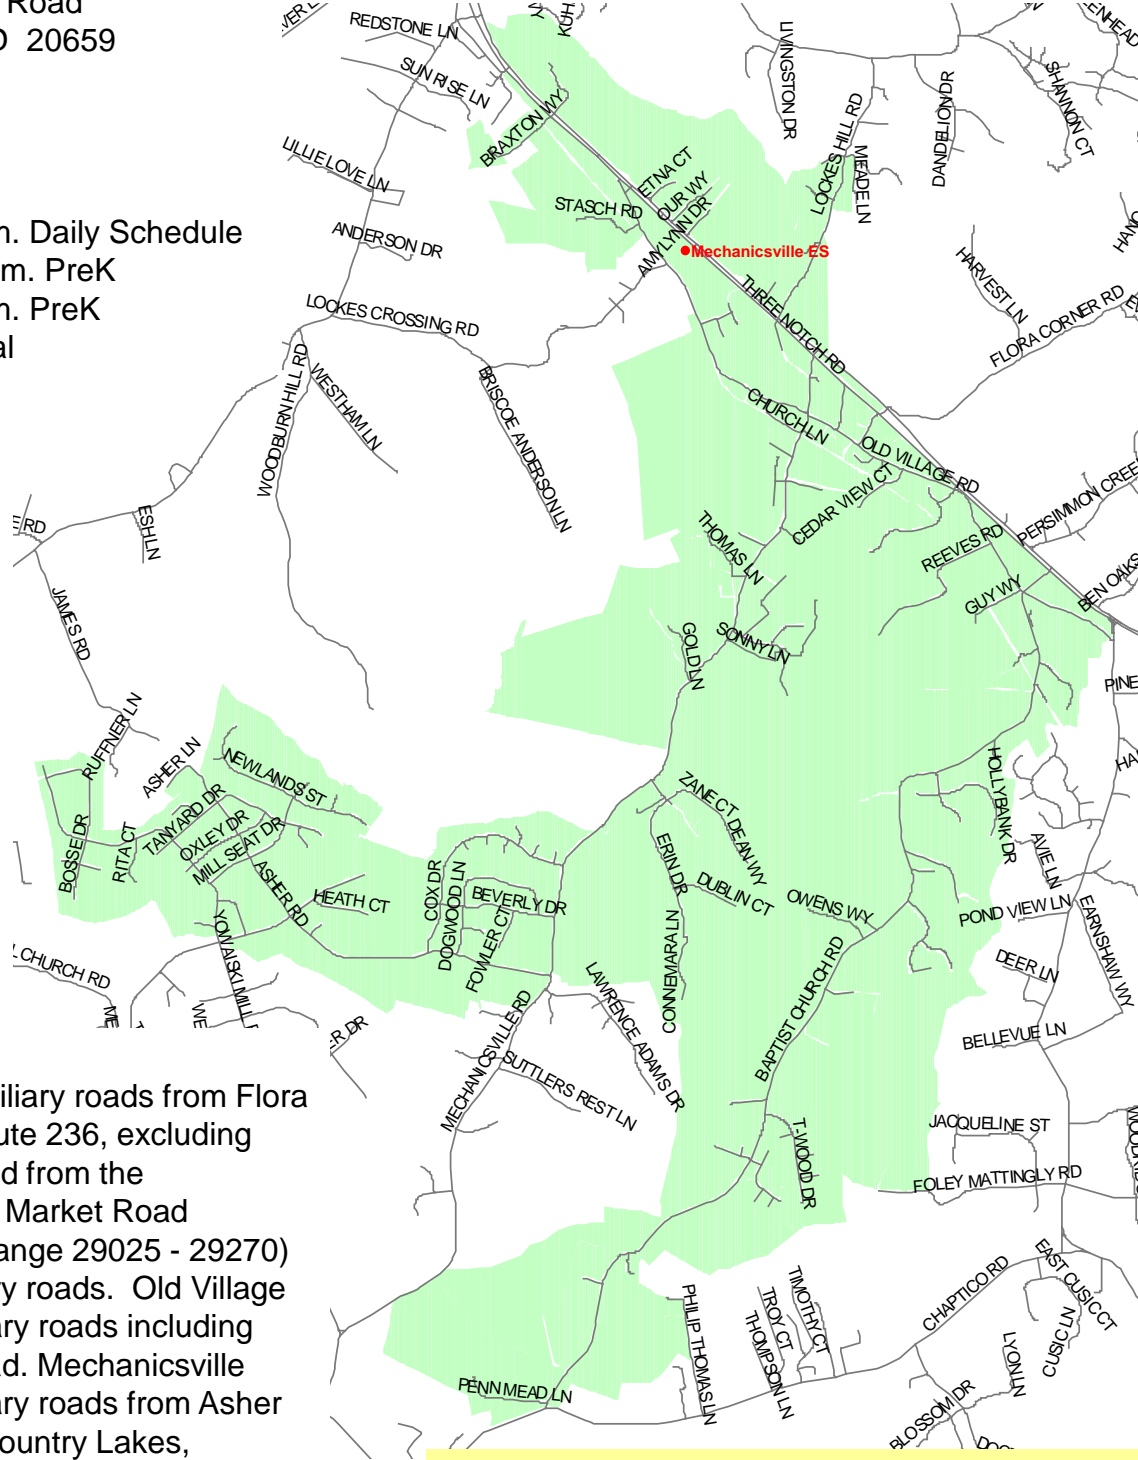

Mechanicsville Elementary School

St. Mary's County Public Schools
 Department of Capital Planning
 and Green Schools
 27190 Point Lookout Road
 Loveville, MD 20656
 (301) 475-4256, ext. 6

28585 Three Notch Road
 Mechanicsville, MD 20659
 (301) 472-4800

PreK – 5th Grade

9:00 a.m. - 3:45 p.m. Daily Schedule
 9:00 a.m. - 11:45 a.m. PreK
 1:00 p.m. - 3:45 p.m. PreK
 1:45 Early Dismissal

Route 5 and all auxiliary roads from Flora Corner Road to Route 236, excluding Route 5 Southbound from the intersection of New Market Road (addresses within range 29025 - 29270) including all auxiliary roads. Old Village Road and all auxiliary roads including Baptist Church Road. Mechanicsville Road and all auxiliary roads from Asher Road to Route 5. Country Lakes, excluding Tin Top School Road west of Yowaiski Mill Road and all auxiliary roads south of Tin Top School Road.