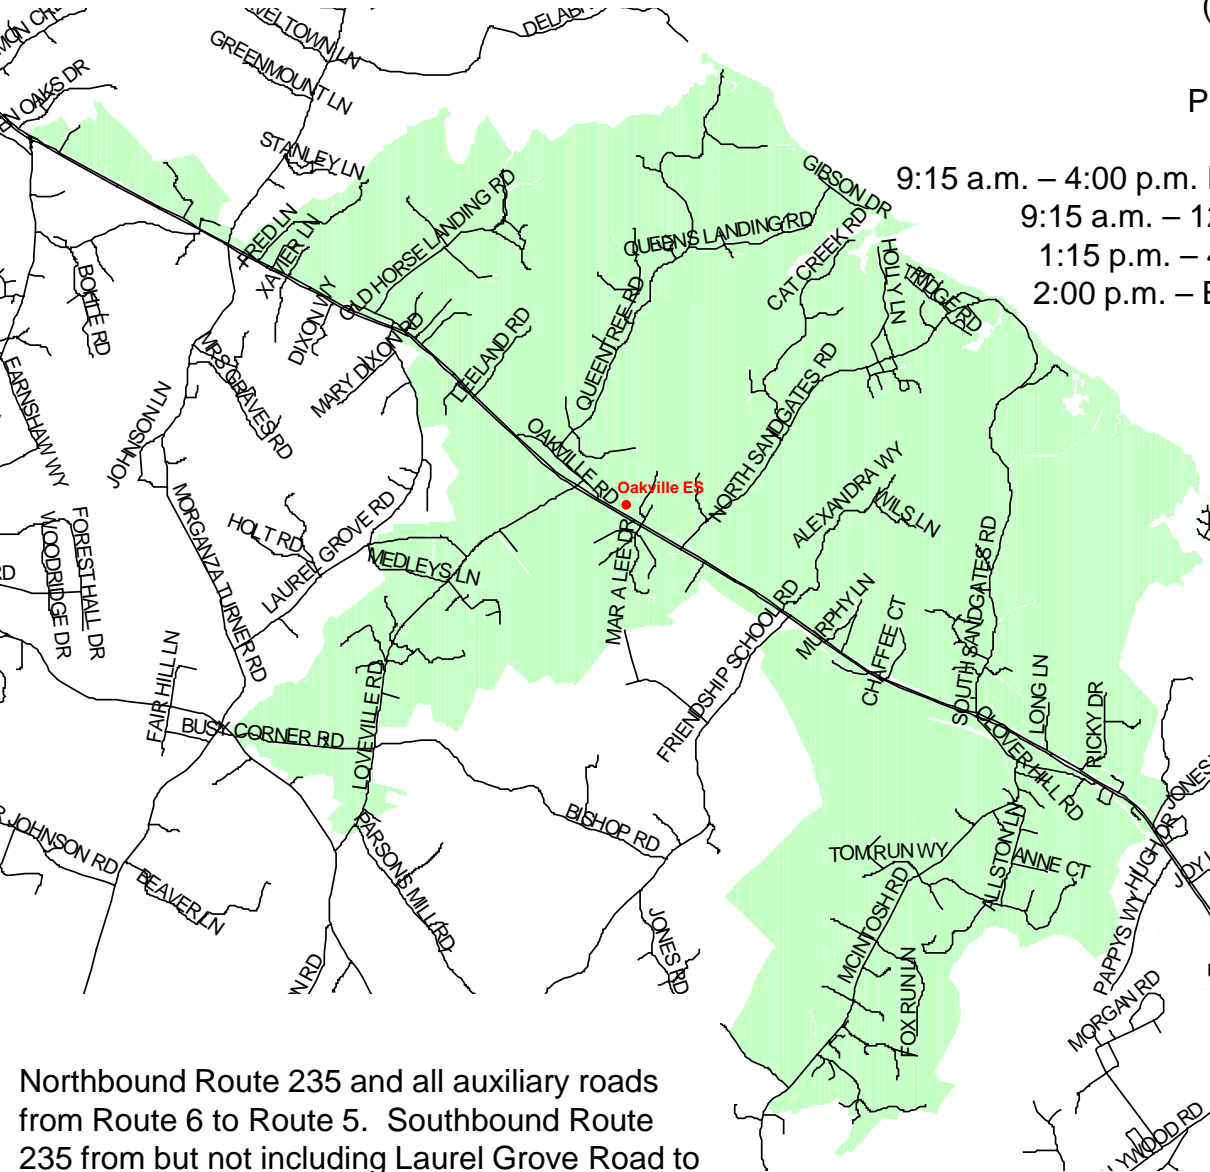

(301) 373-4365

PreK – 5th grade

9:15 a.m. – 4:00 p.m. Daily Schedule

9:15 a.m. – 12:00 a.m. PreK

1:15 p.m. – 4:00 p.m. PreK

2:00 p.m. – Early Dismissal

Northbound Route 235 and all auxiliary roads from Route 6 to Route 5. Southbound Route 235 from but not including Laurel Grove Road to but not including Jones Wharf Road. McIntosh Road and all auxiliary roads from Jones Road to and including Clover Hill Road excluding Jones Road. Route 247 and all auxiliary roads from Route 5 to Route 235 including Busy Corner Road and excluding Bishop Road and Parsons Mill Road.

2011 – 2012 School Boundary