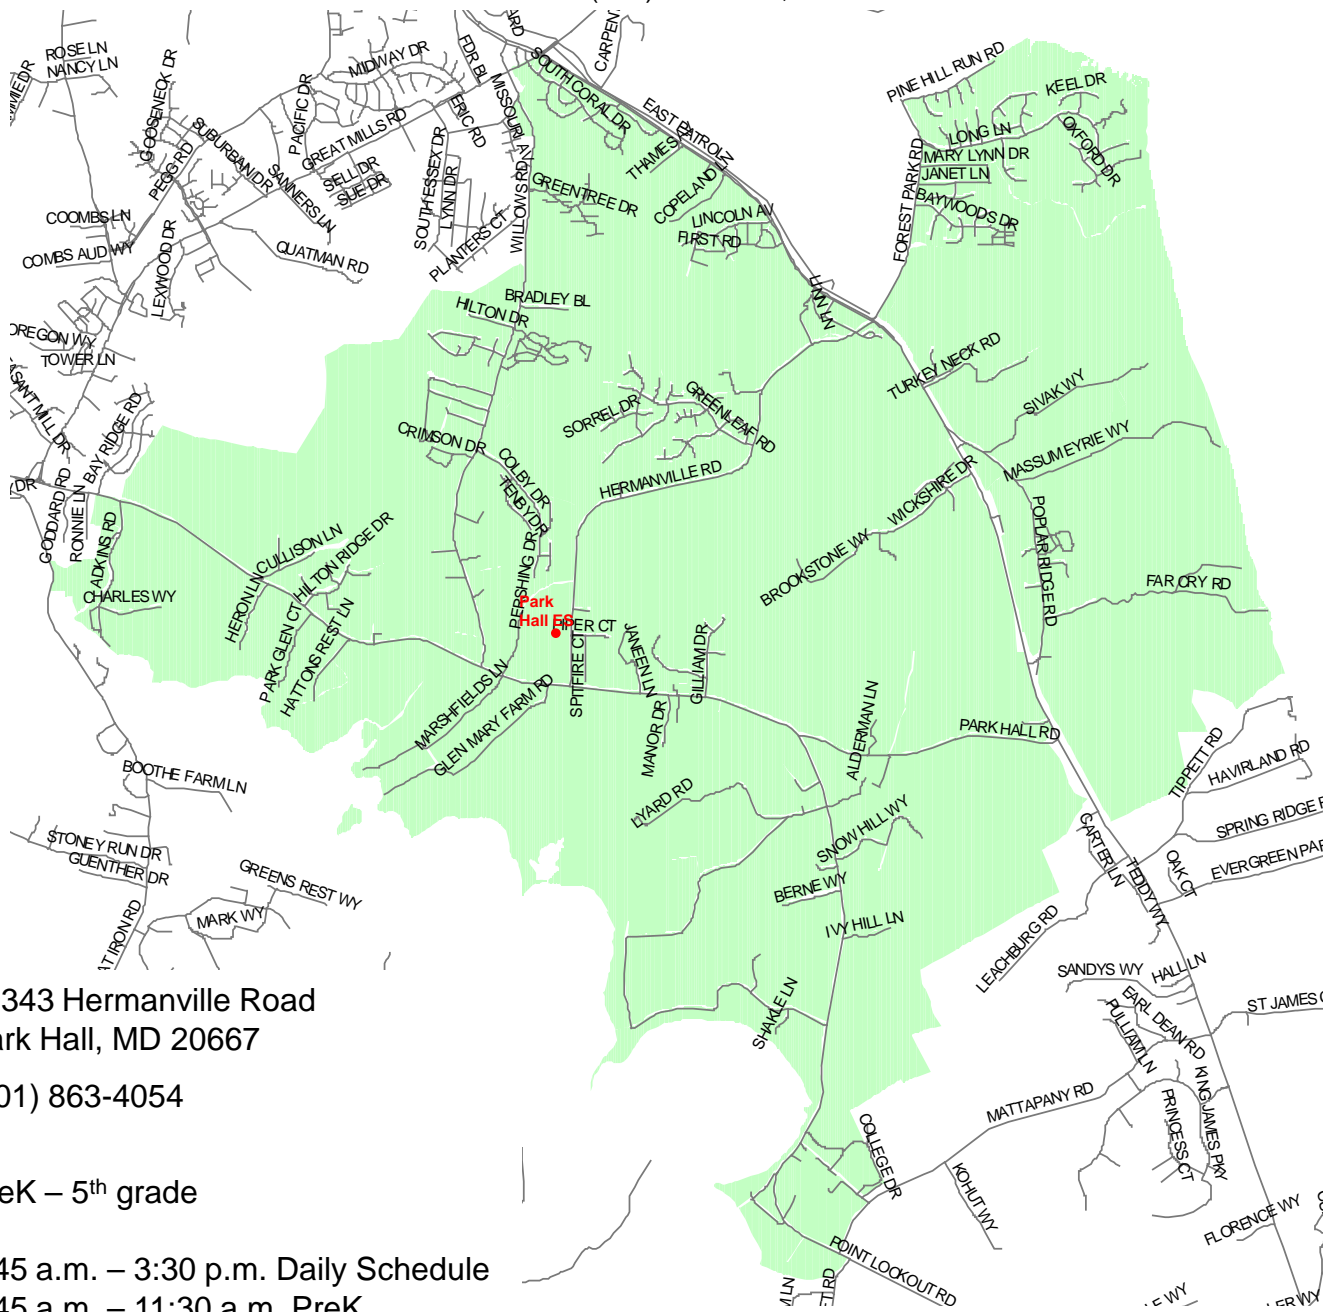

Park Hall Elementary School

St. Mary's County Public Schools
Department of Capital Planning
and Green Schools
27190 Point Lookout Road
Loveville, MD 20656
(301) 475-4256, ext. 6

20343 Hermanville Road
Park Hall, MD 20667
(301) 863-4054

PreK – 5th grade

8:45 a.m. – 3:30 p.m. Daily Schedule
8:45 a.m. – 11:30 a.m. PreK
12:45 p.m. – 3:30 p.m. PreK
1:30 p.m. – Early Dismissal

Route 235 and all auxiliary roads from Route 246 to and including Route 489, including Tulagi Place. Route 5 and all auxiliary roads from but not including Bay Ridge Road to but not including Mattapany Road. Willows Road and all auxiliary roads excluding Shangri-La Drive.

The information provided is only a guide to SMCPSS school district boundaries and facilities. SMCPSS has made substantial efforts to ensure the accuracy of the information. However, school boundary and facility information are subject to change. School boundaries may be unreliable for residents in new subdivisions or residents near a school district boundary. The user of this information understands the statements above and is taking full liability for any use of the data. For verification of any school boundary, please call the Department of Capital Planning and Green Schools at 301-475-4256, extension 6.

2011 – 2012 School Boundary