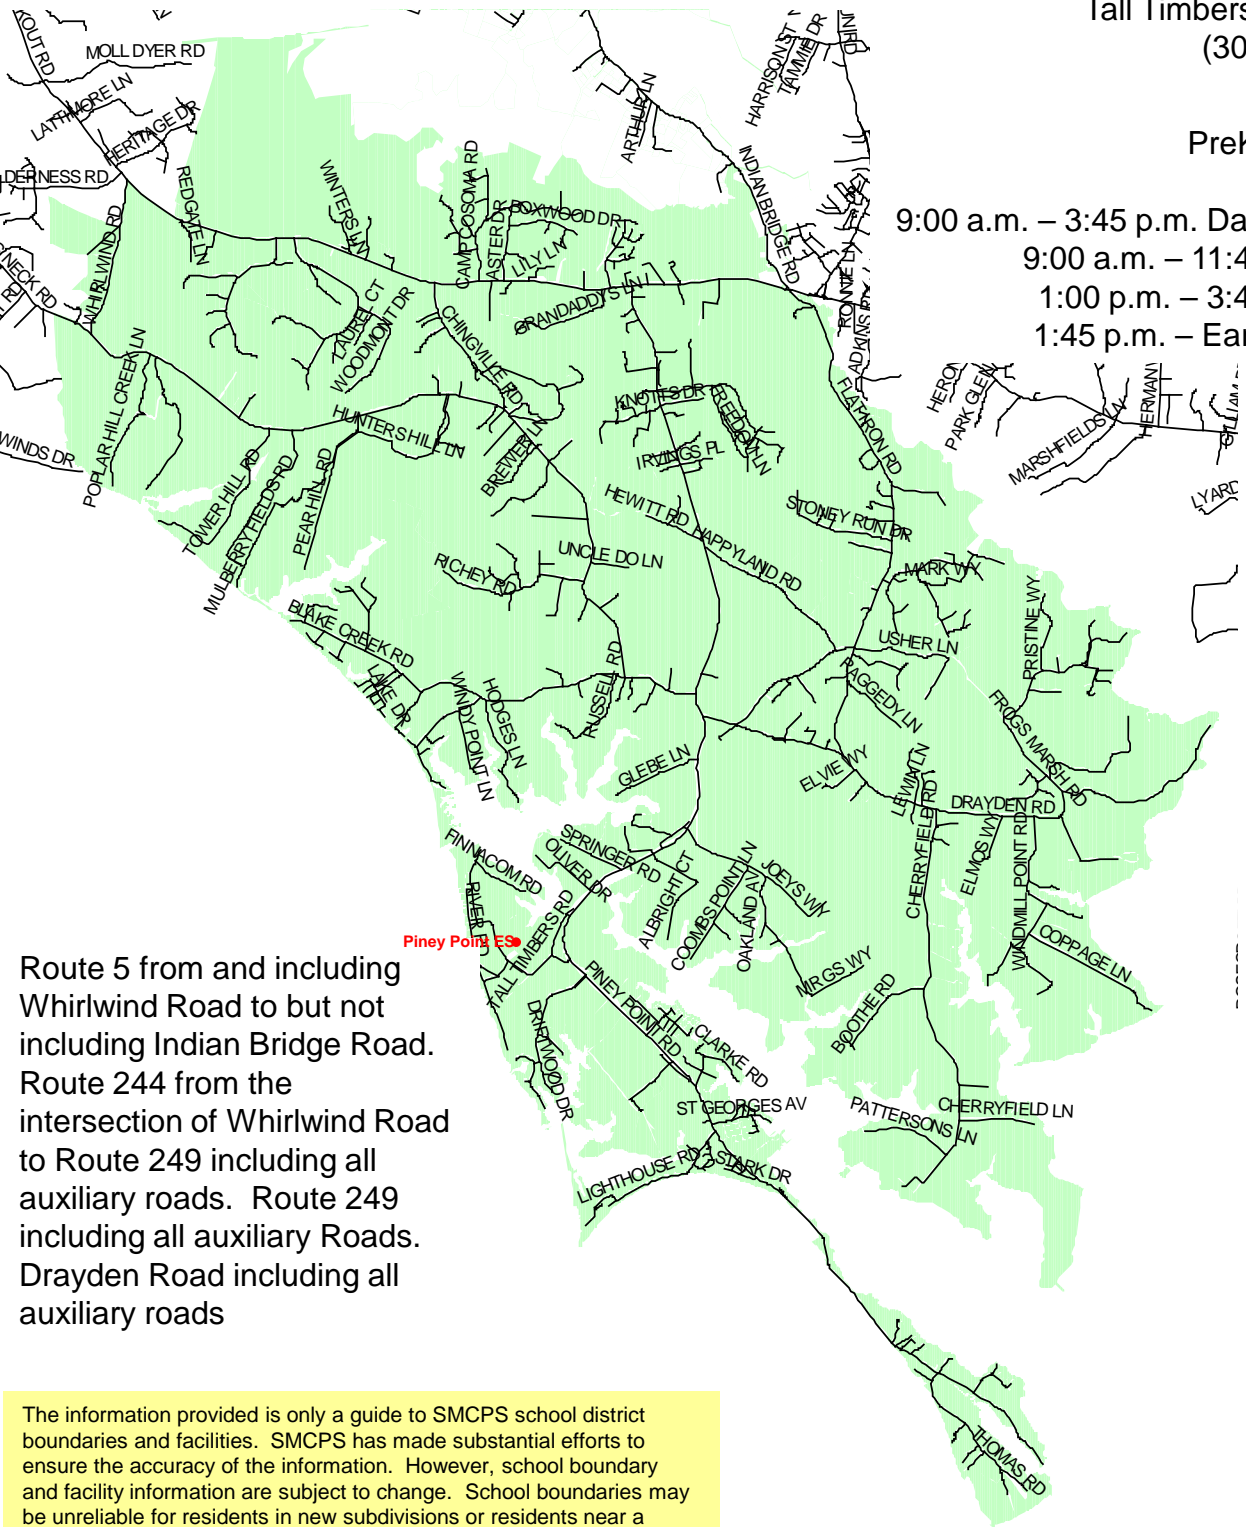

# Piney Point Elementary School

St. Mary's County Public Schools  
 Department of Capital Planning  
 and Green Schools  
 27190 Point Lookout Road  
 Loveville, MD 20656  
 (301) 475-4256, ext. 6

44550 Tall Timbers Road  
 Tall Timbers, MD 20690  
 (301) 994-2205

PreK – 5<sup>th</sup> grade

9:00 a.m. – 3:45 p.m. Daily Schedule  
 9:00 a.m. – 11:45 a.m. PreK  
 1:00 p.m. – 3:45 p.m. PreK  
 1:45 p.m. – Early Dismissal

Route 5 from and including Whirlwind Road to but not including Indian Bridge Road.  
 Route 244 from the intersection of Whirlwind Road to Route 249 including all auxiliary roads. Route 249 including all auxiliary Roads.  
 Drayden Road including all auxiliary roads