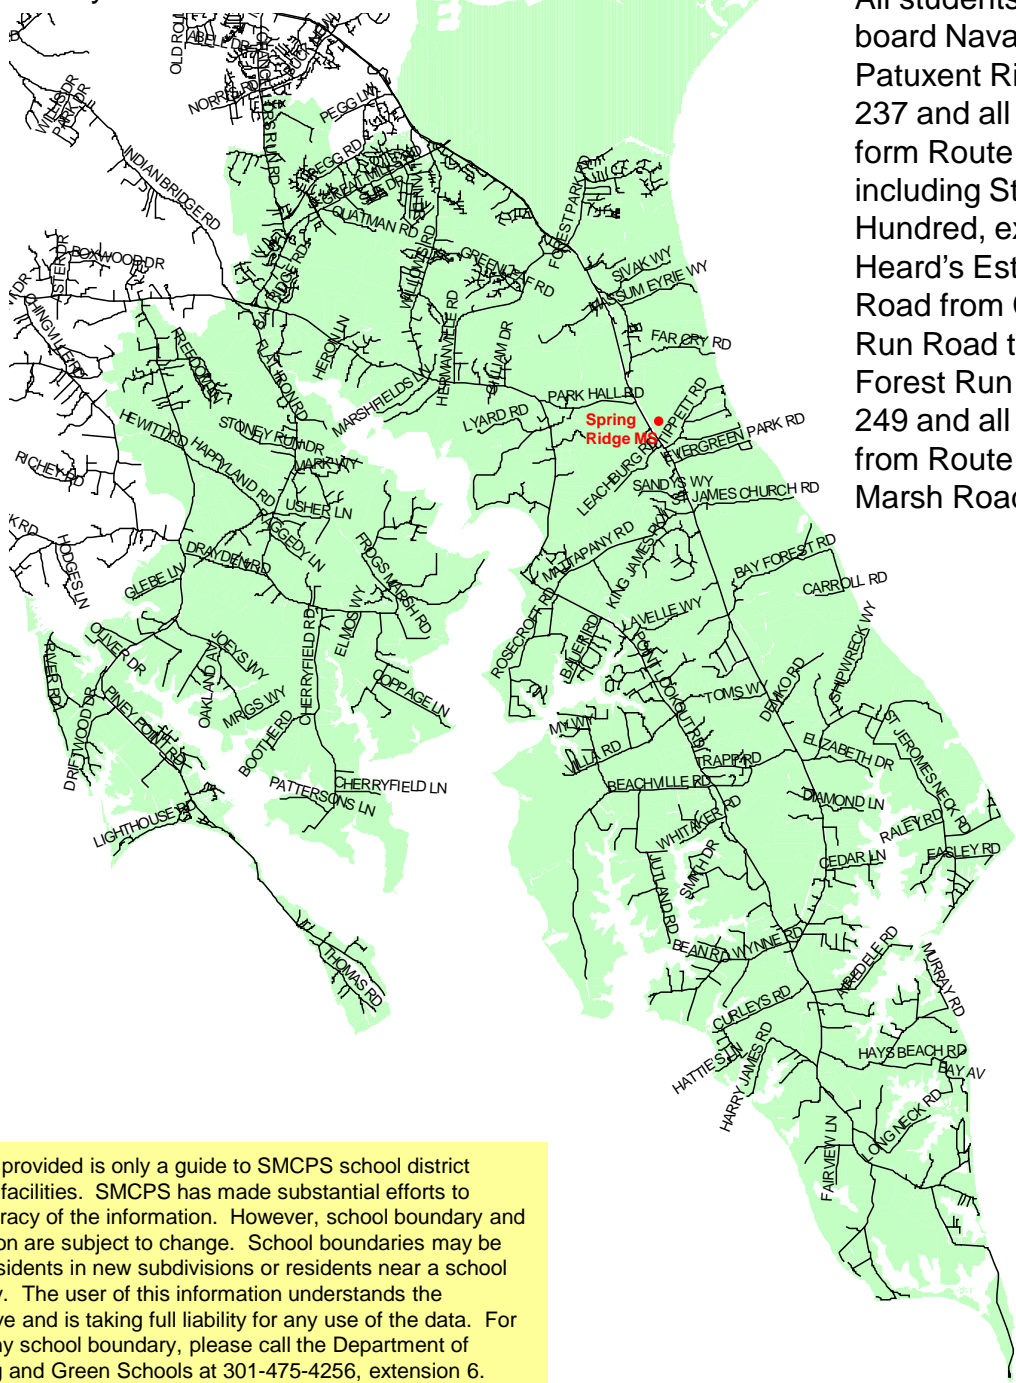

6<sup>th</sup> – 8<sup>th</sup> grade

7:20 a.m. – 2:05 p.m. Daily Schedule  
 12:05 p.m. – Early Dismissal

Route 235 and all auxiliary roads from Route 246 to Route 5. Route 5 and all auxiliary roads from and including Flat Iron Road to Point Lookout State Park. All students living on board Naval Air Station Patuxent River. Route 237 and all auxiliary roads from Route 246 to and including St. George's Hundred, excluding Heard's Estates. Peggs Road from Chancellors Run Road to and including Forest Run Drive. Route 249 and all auxiliary roads from Route 249 to Frogs Marsh Road.