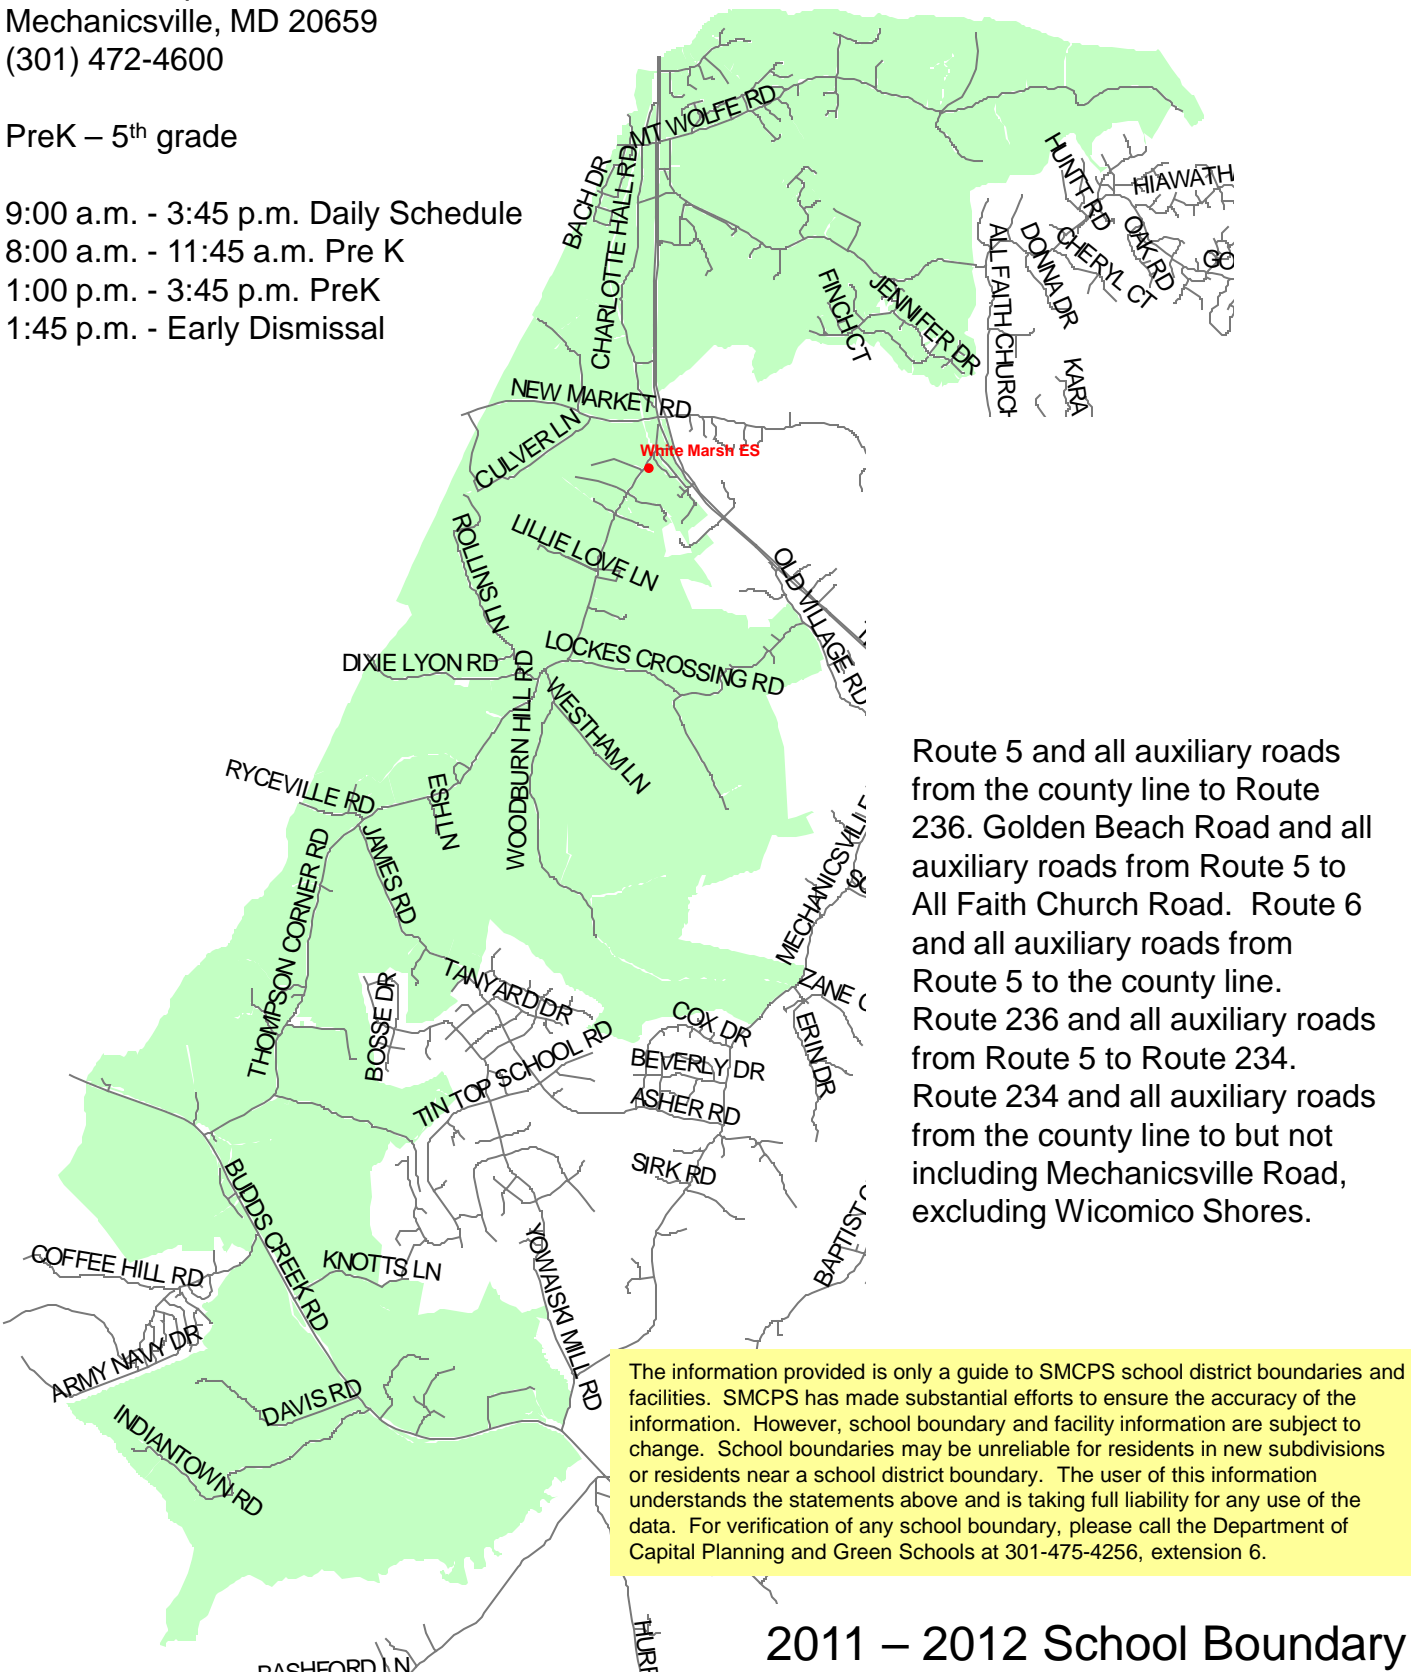

White Marsh Elementary School

29090 Thompson Corner Road
 Mechanicsville, MD 20659
 (301) 472-4600

PreK – 5th grade

9:00 a.m. - 3:45 p.m. Daily Schedule
 8:00 a.m. - 11:45 a.m. Pre K
 1:00 p.m. - 3:45 p.m. PreK
 1:45 p.m. - Early Dismissal

St. Mary's County Public Schools
 Department of Capital Planning
 and Green Schools
 27190 Point Lookout Road
 Loveville, MD 20656
 (301) 475-4256, ext. 6

Route 5 and all auxiliary roads from the county line to Route 236. Golden Beach Road and all auxiliary roads from Route 5 to All Faith Church Road. Route 6 and all auxiliary roads from Route 5 to the county line. Route 236 and all auxiliary roads from Route 5 to Route 234. Route 234 and all auxiliary roads from the county line to but not including Mechanicsville Road, excluding Wicomico Shores.