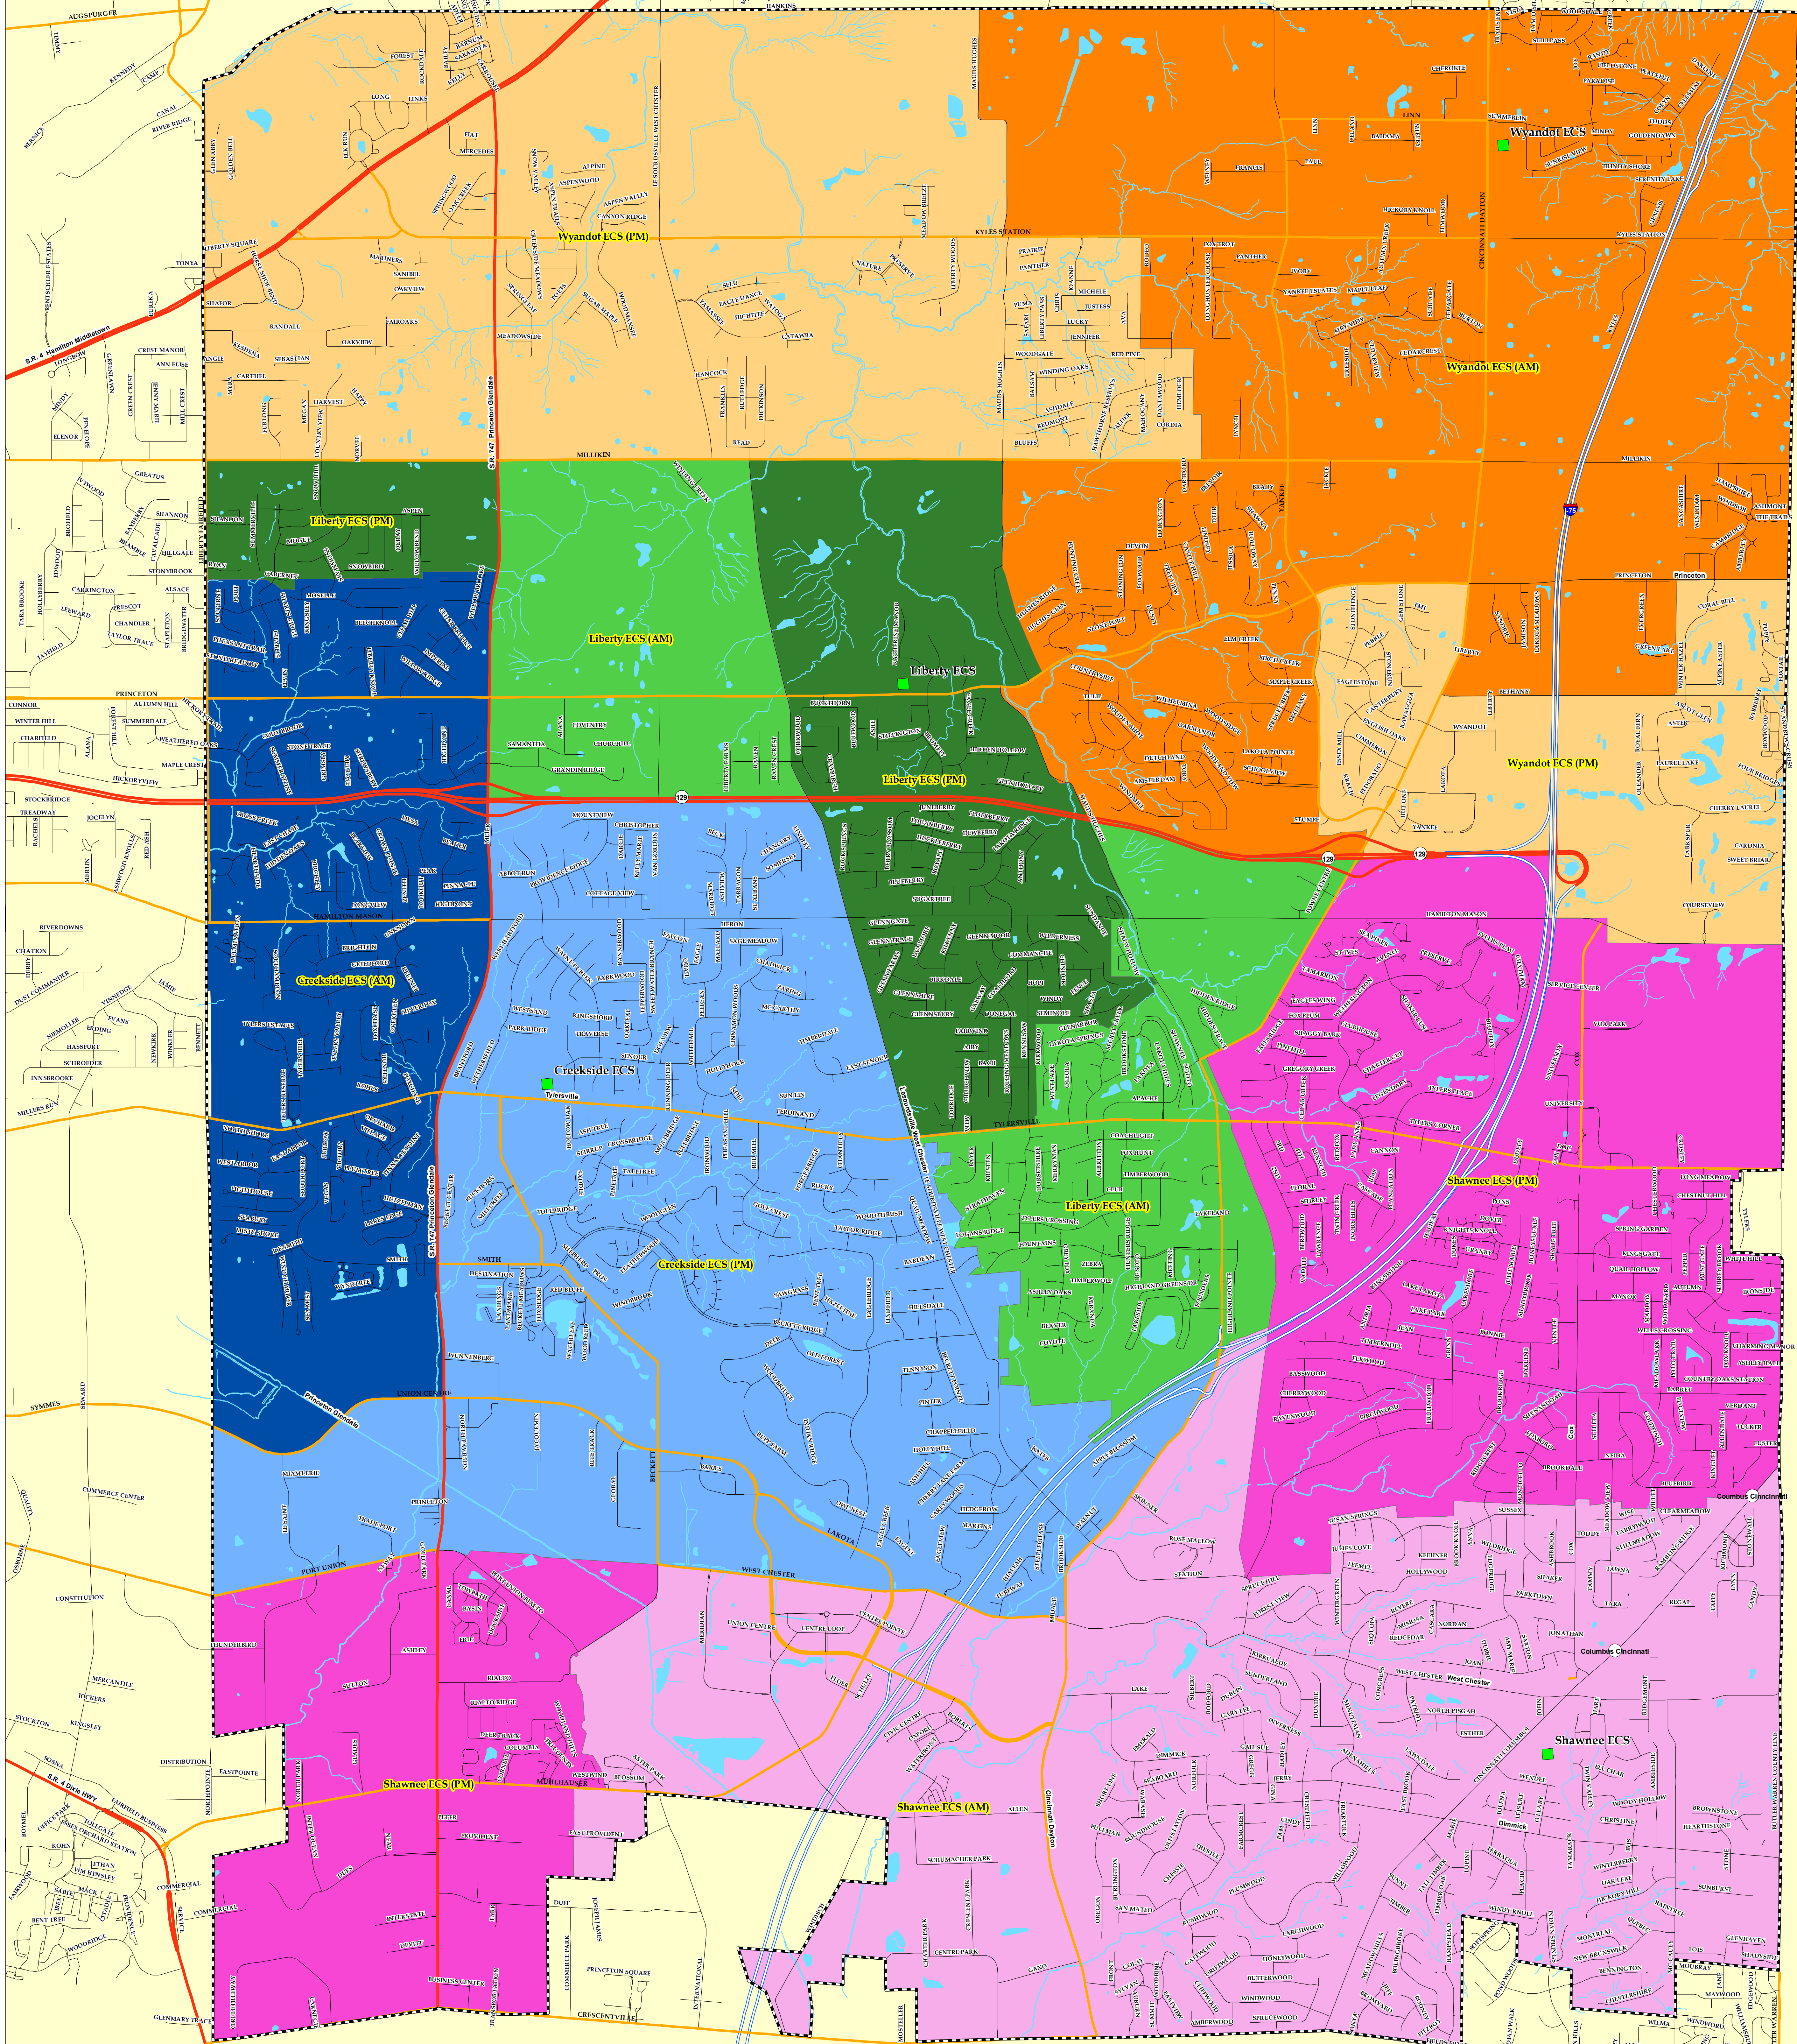

Lakota Local Schools, Ohio Early Childhood Attendance Boundaries 2011-12

Legend

- Early Childhood ECS Zone
- I-75
- Major Highway
- Minor Highway
- Road
- District Boundary
- Creekside ECS (AM)
- Creekside ECS (PM)
- Liberty ECS (AM)
- Liberty ECS (PM)
- Shawnee ECS (AM)
- Shawnee ECS (PM)
- Wyandot ECS (AM)
- Wyandot ECS (PM)

CropperGIS
Data Source: Lakota Local Schools
Cartographer: ATC, June 2011

0 0.5 1 Miles