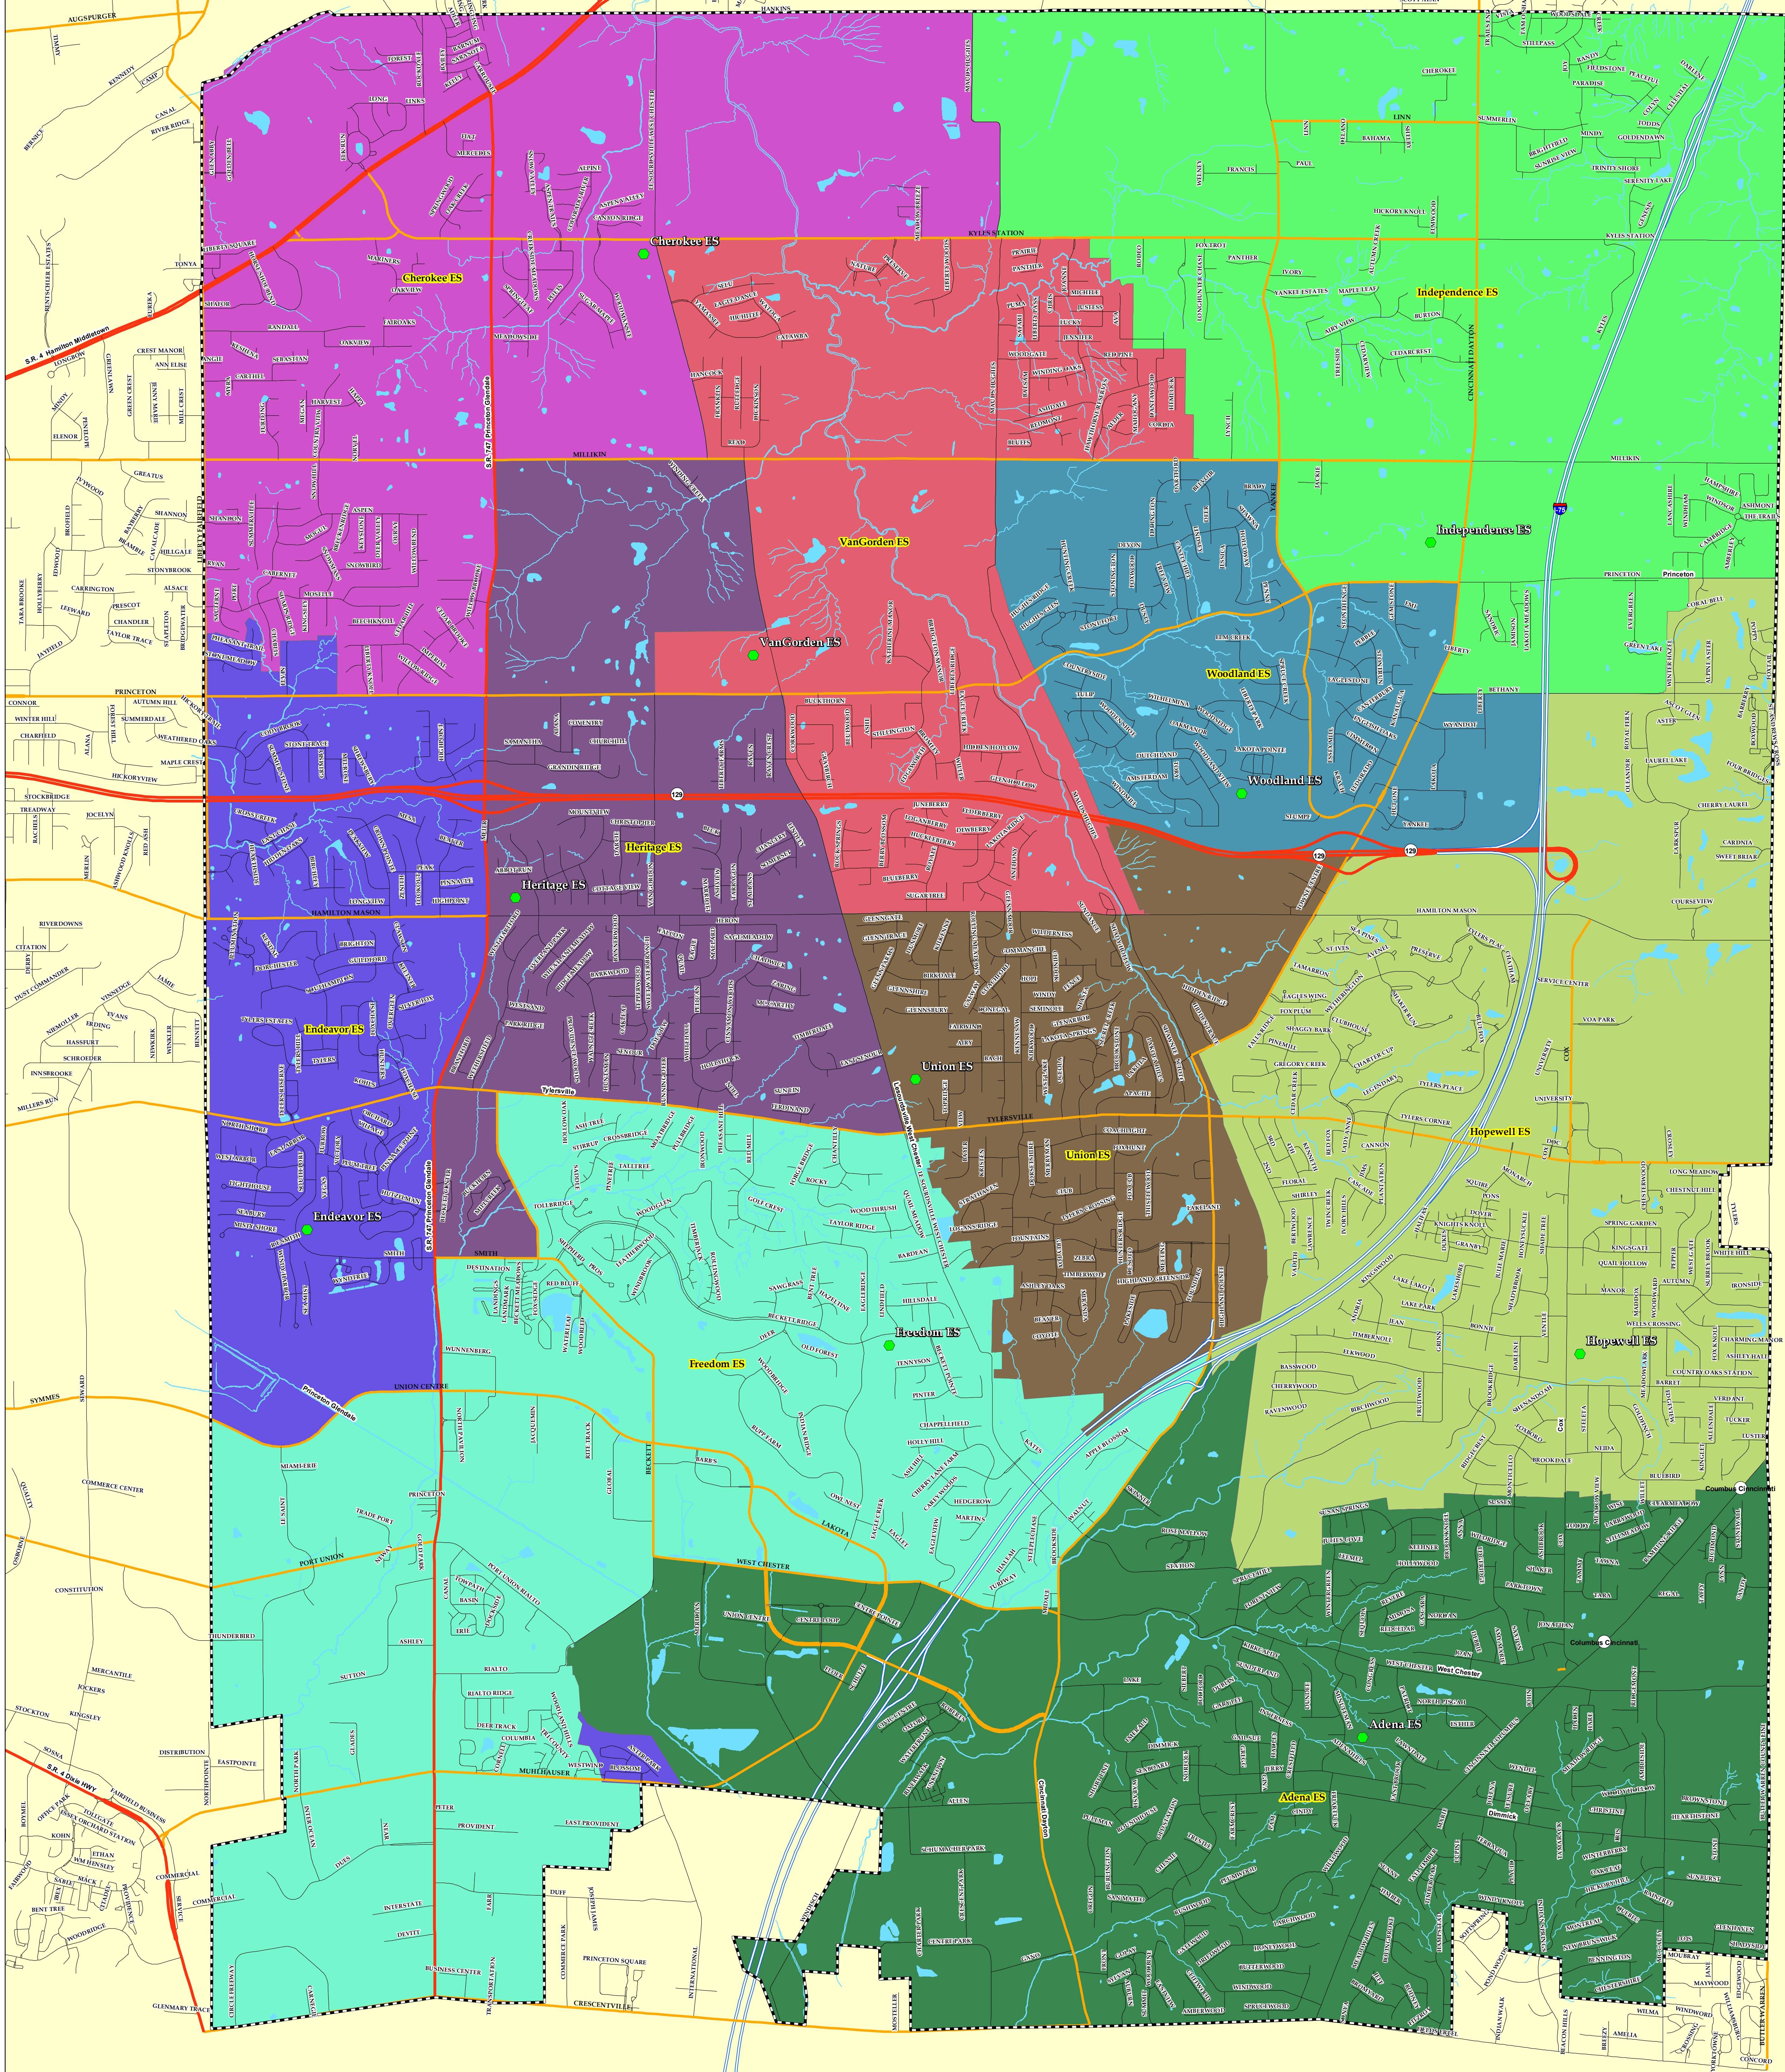

# Lakota Local Schools, Ohio Elementary Attendance Boundaries 2011-12

**Legend**

- Elementary School
- District Boundary
- I-75
- Major Highway
- Minor Highway
- Road
- Cherokee ES
- VanGorden ES
- Woodland ES
- Heritage ES
- Union ES
- Hopewell ES
- Freedom ES
- Adena ES
- Endeavor ES
- Independence ES

**CropperGIS** Data Source: Lakota Local Schools  
Cartographer: AIC, June 2011

0 0.5 1 Miles