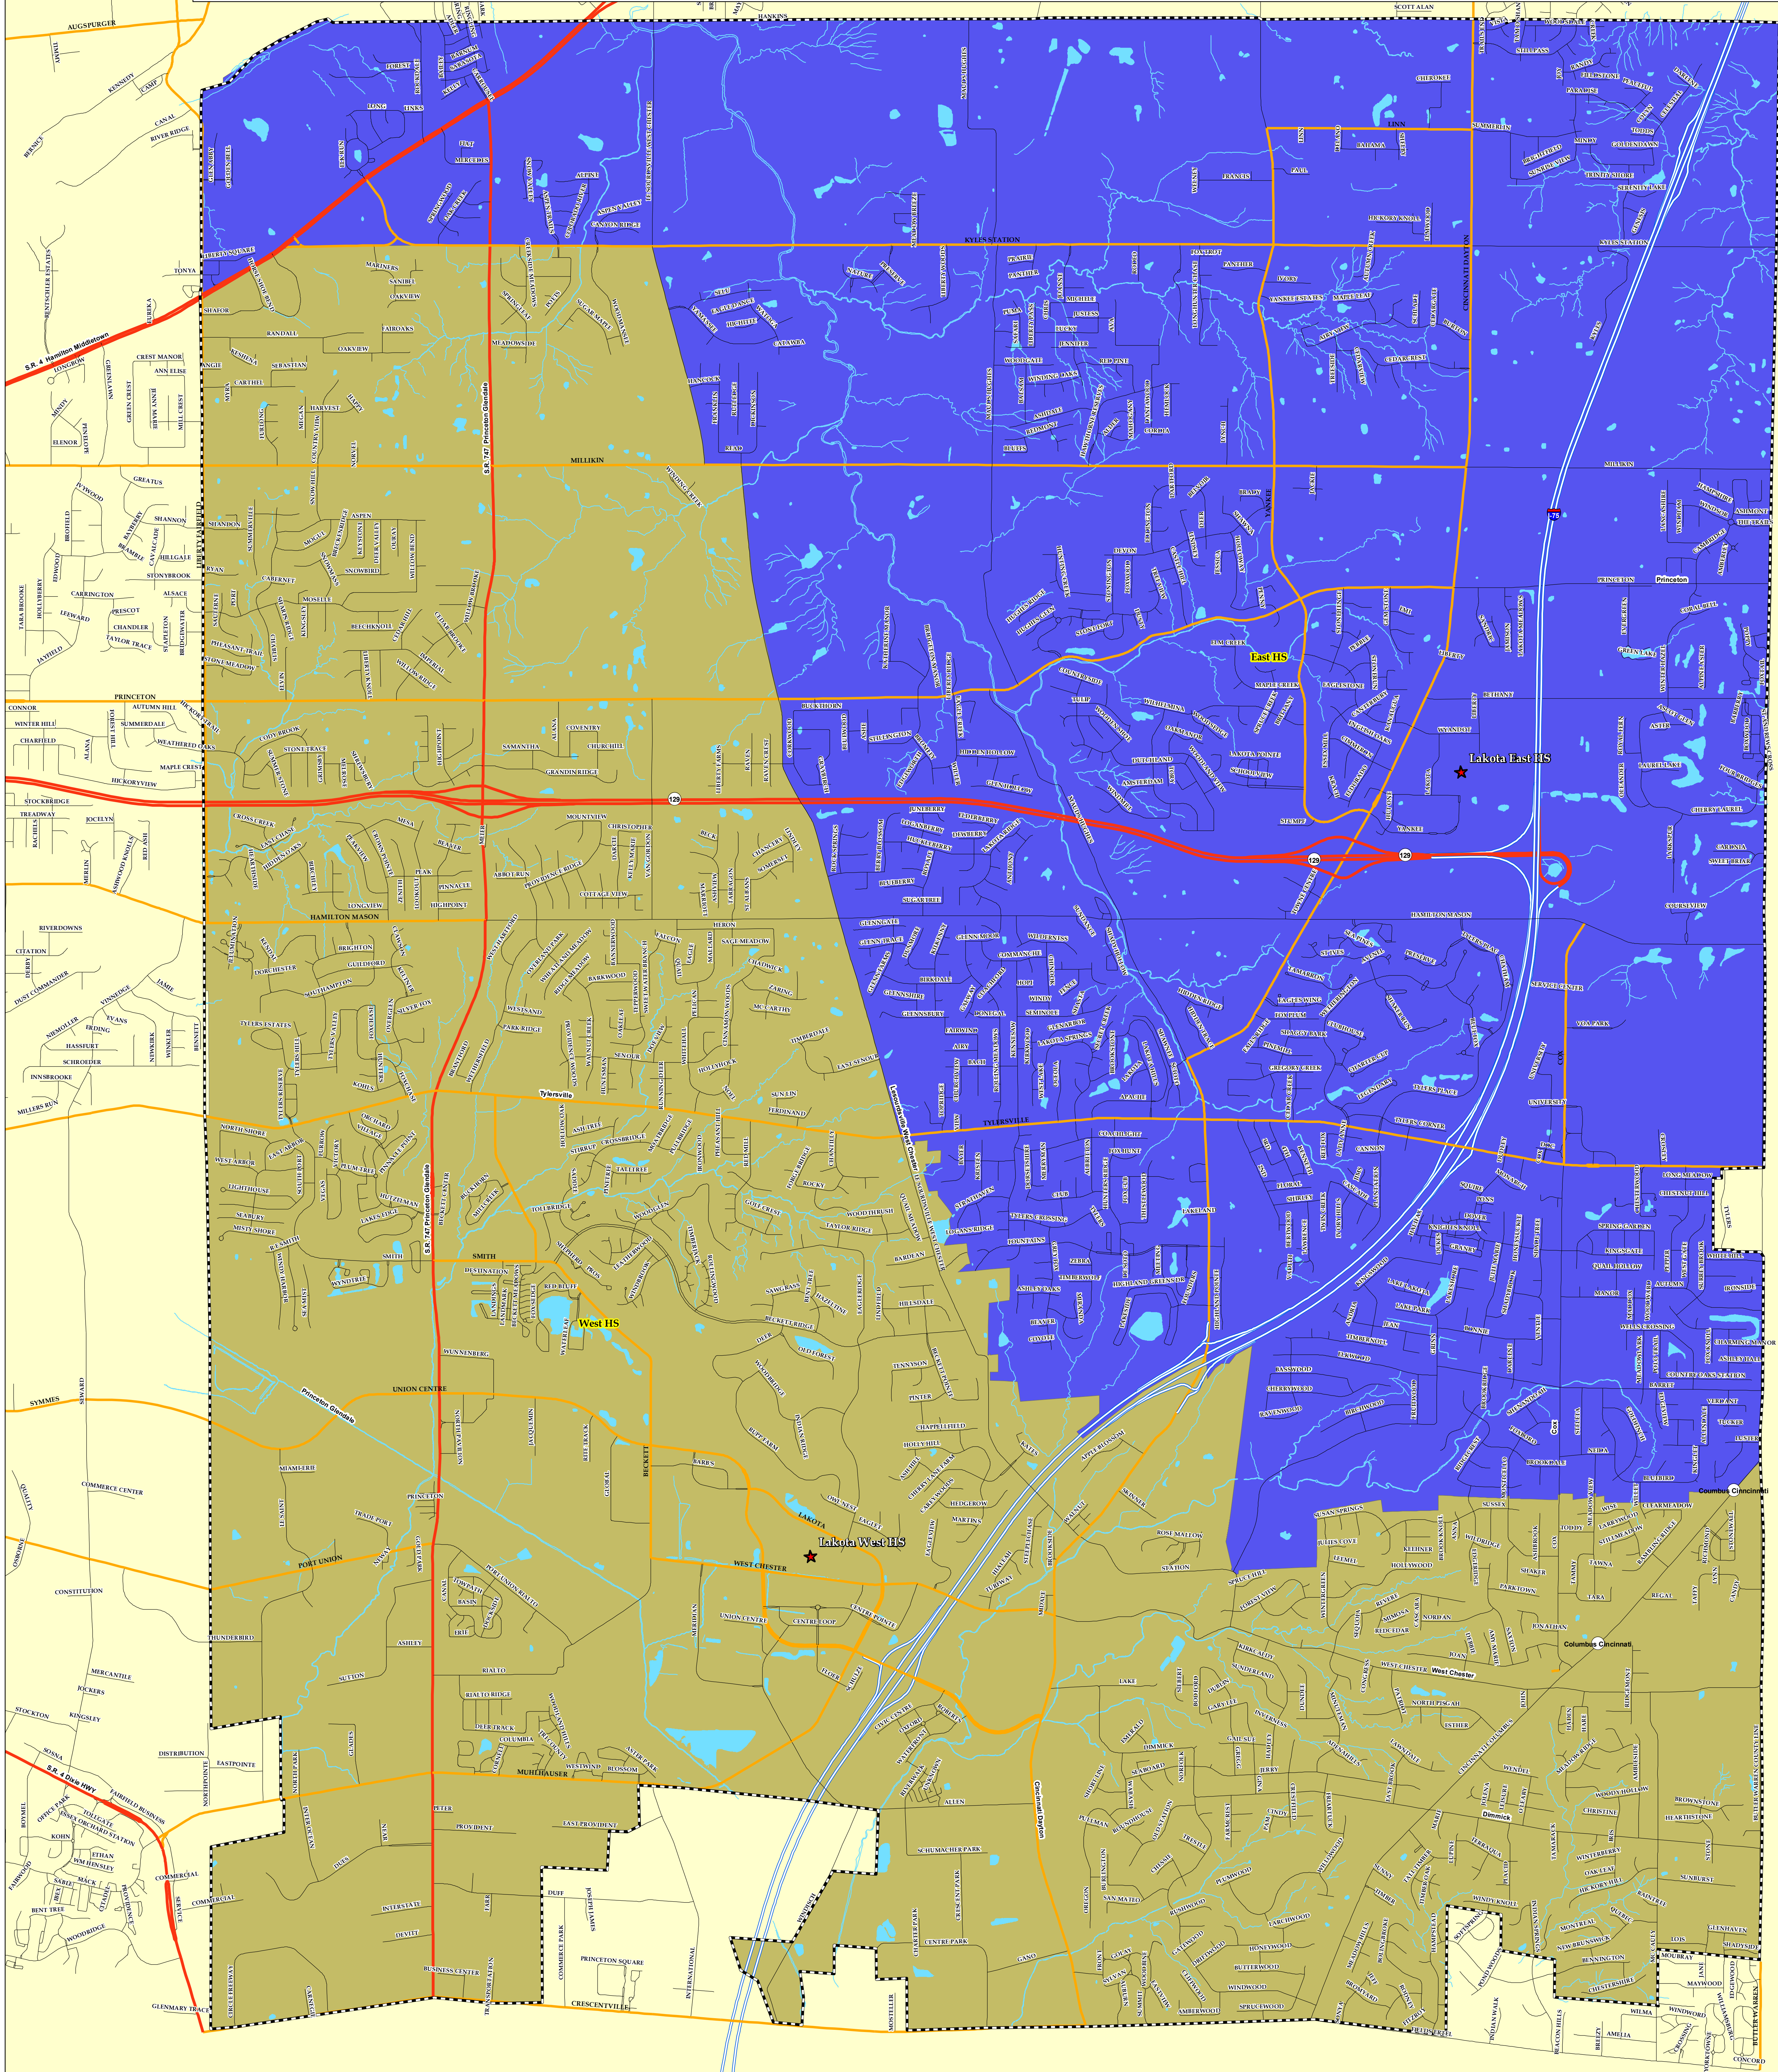

# Lakota Local Schools, Ohio High School Attendance Boundaries 2011-12

**Legend**

- ★ High School
- I-75
- Major Highway
- Minor Highway
- Road
- District Boundary
- High School Zone
- East HS
- West HS

**CropperGIS** Data Source: Lakota Local Schools  
Cartographer: ATC, June 2011

0 0.5 1 Miles