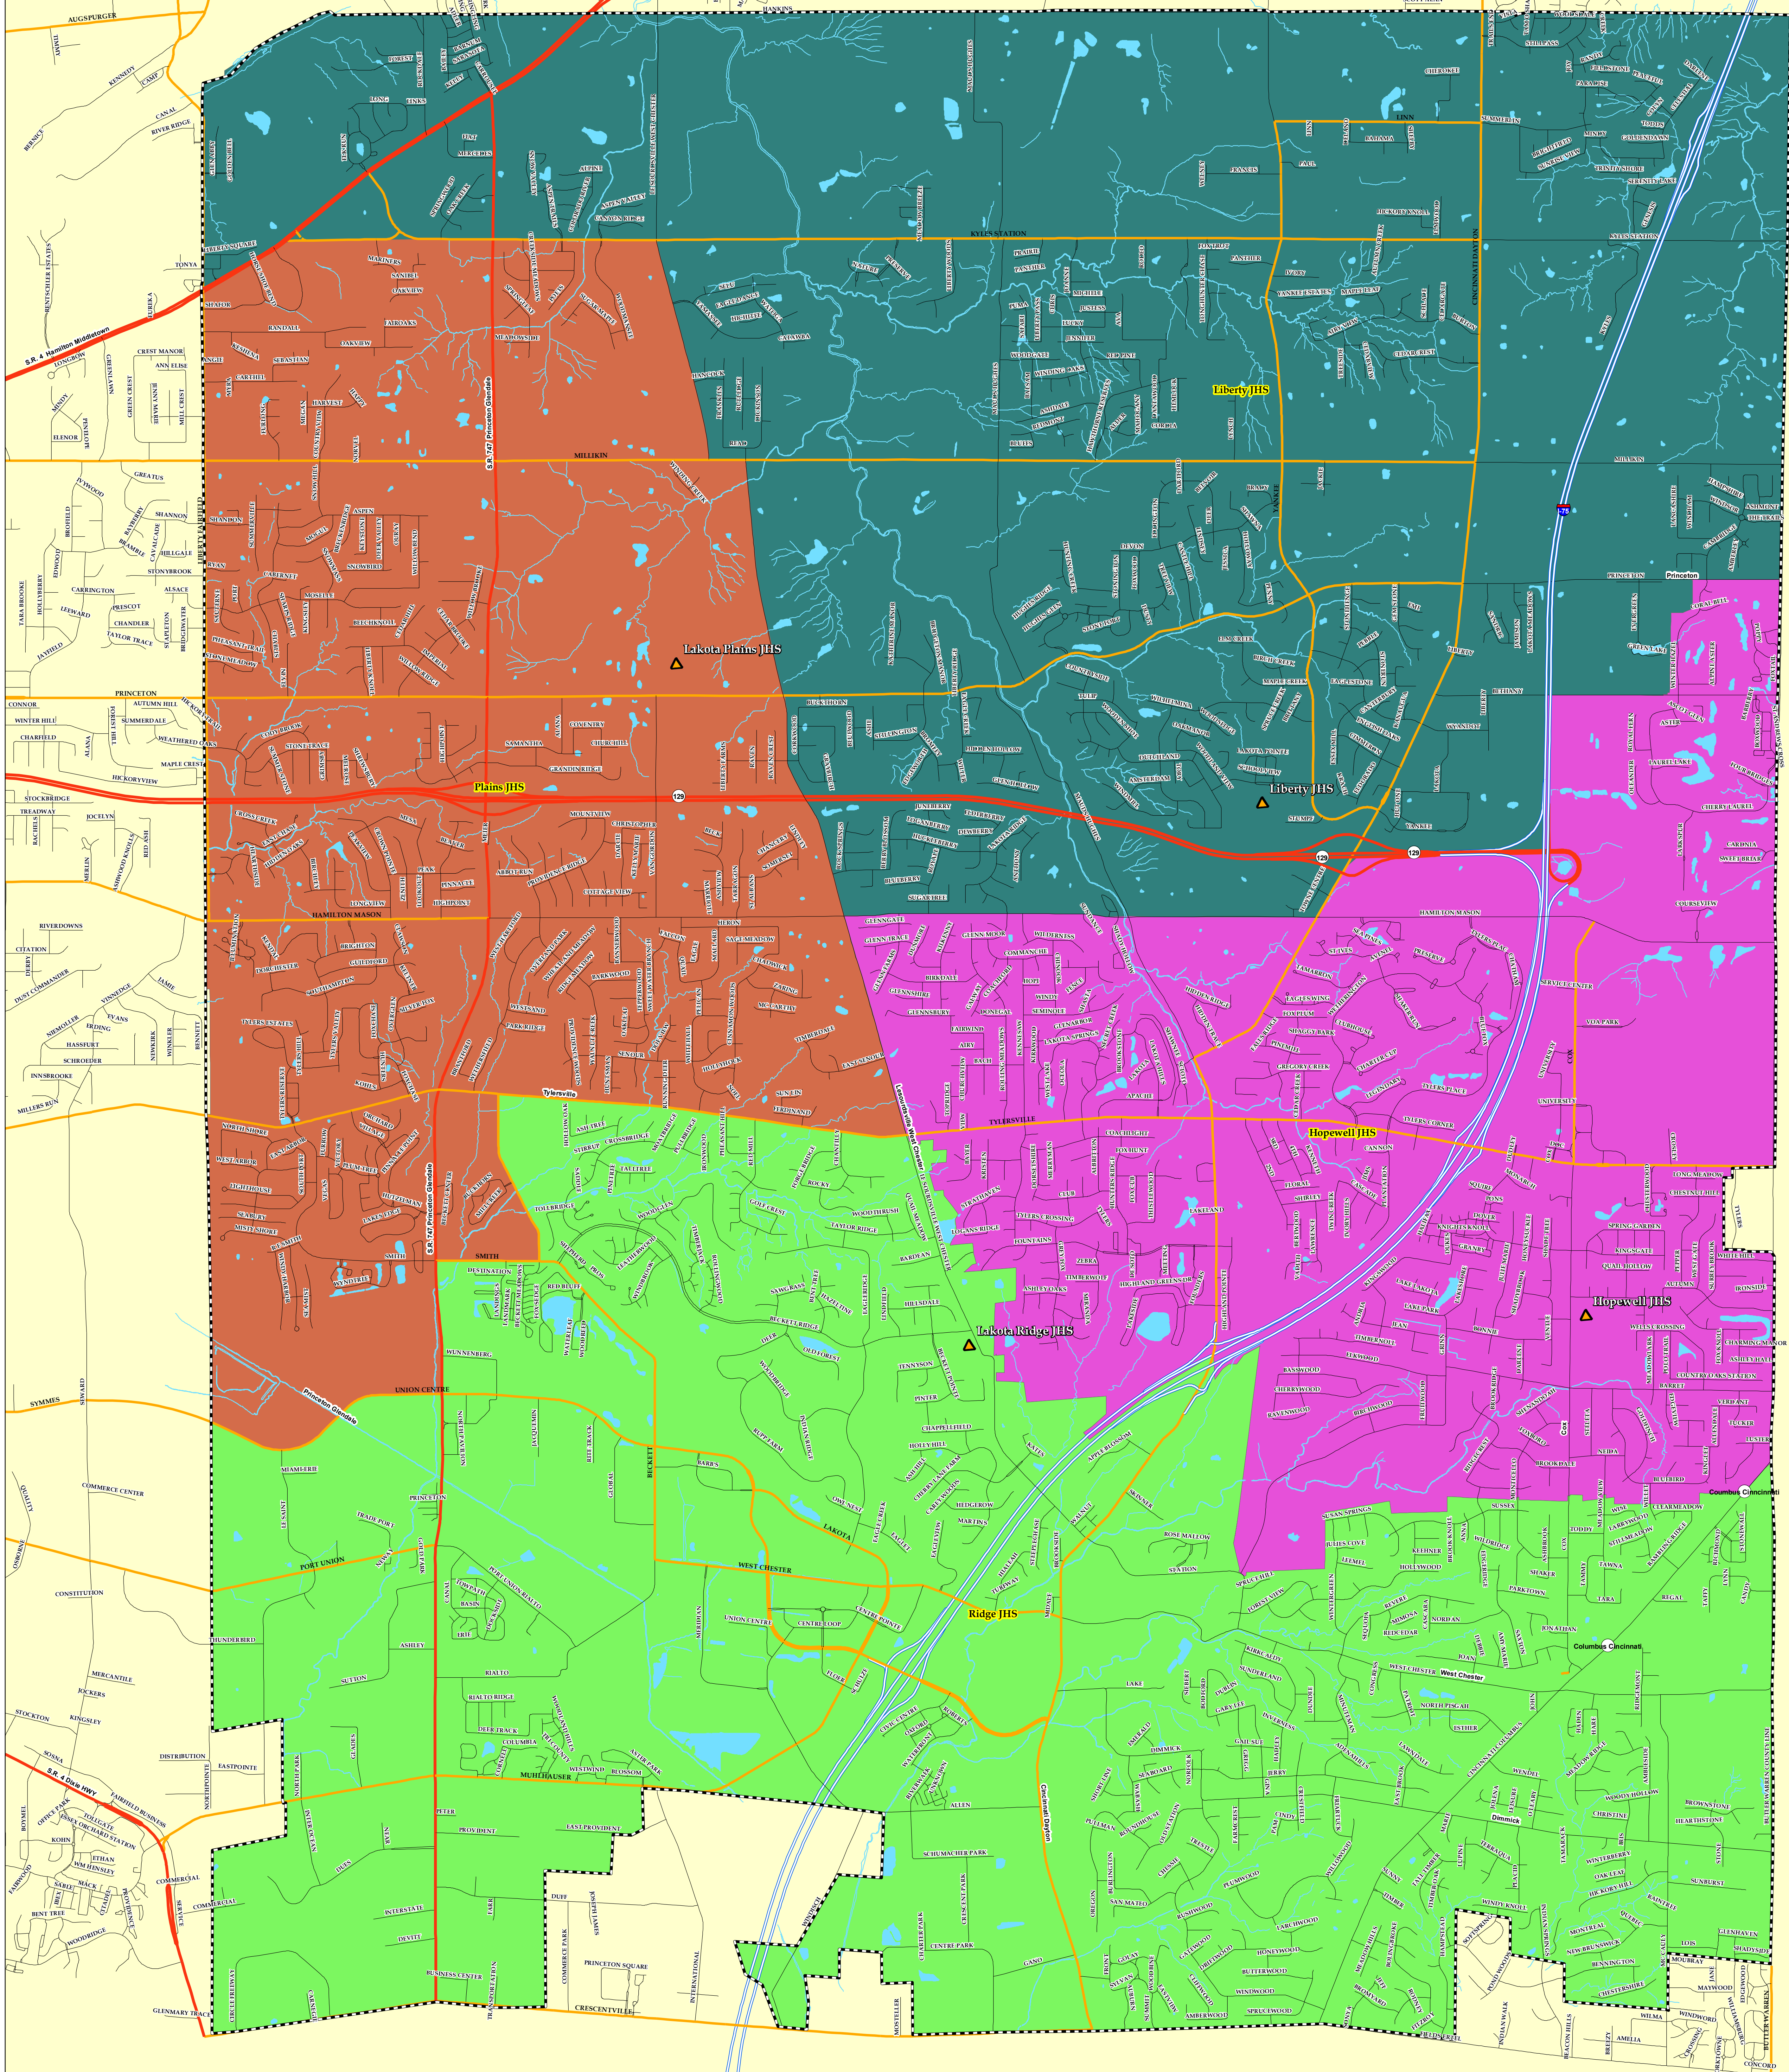

# Lakota Local Schools, Ohio

## Junior High Attendance Boundaries 2011-12

**Legend**

- Junior High School
- I-75
- Major Highway
- Minor Highway
- Road
- District Boundary
- Hopewell JHS
- Liberty JHS
- Plains JHS
- Ridge JHS

**CropperGIS** Data Source: Lakota Local Schools  
Cartographer: ATC, June 2011

0 0.5 1 Miles