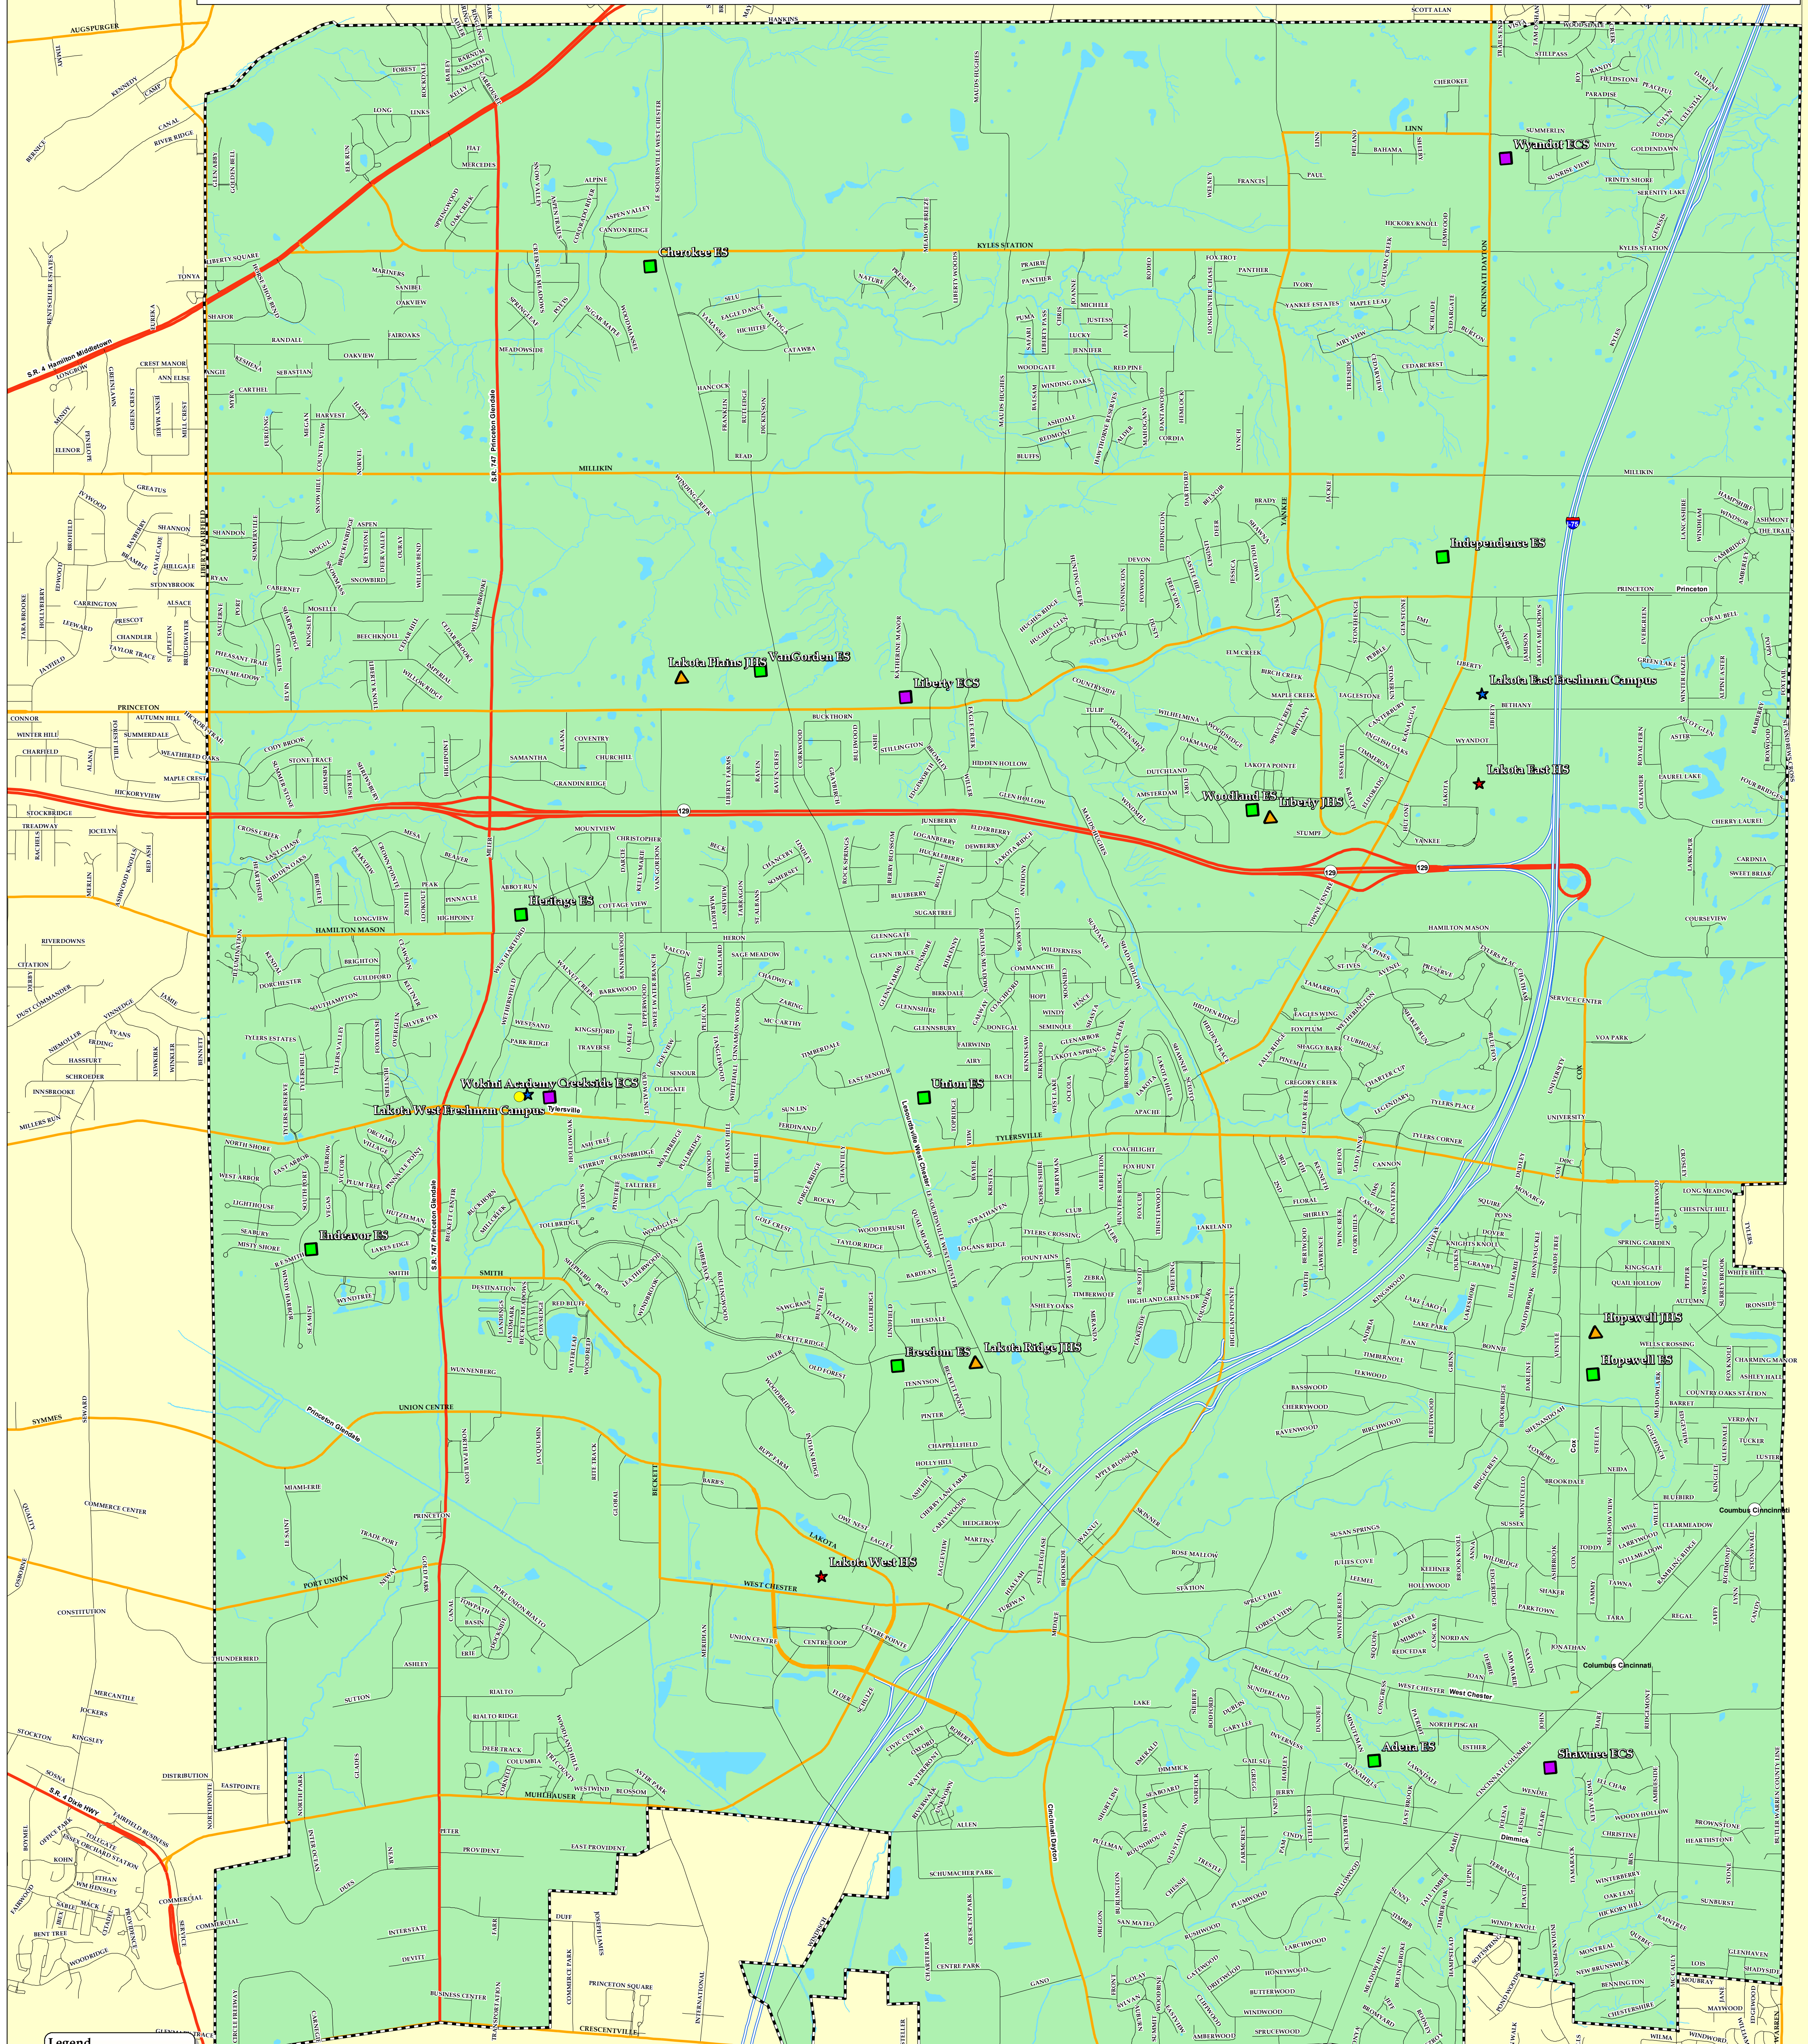

Lakota Local Schools, Ohio District Boundary 2011-12

- Lakota Schools**
- ★ High School
- ★ Freshman
- ▲ Junior High School
- Elementary School
- PK-1
- Alt
- I-75
- Major Highway
- Minor Highway
- Road
- District Boundary

CropperGIS Data Source: Lakota Local Schools
Cartographer: AIC, June 2011

0 0.5 1 Miles