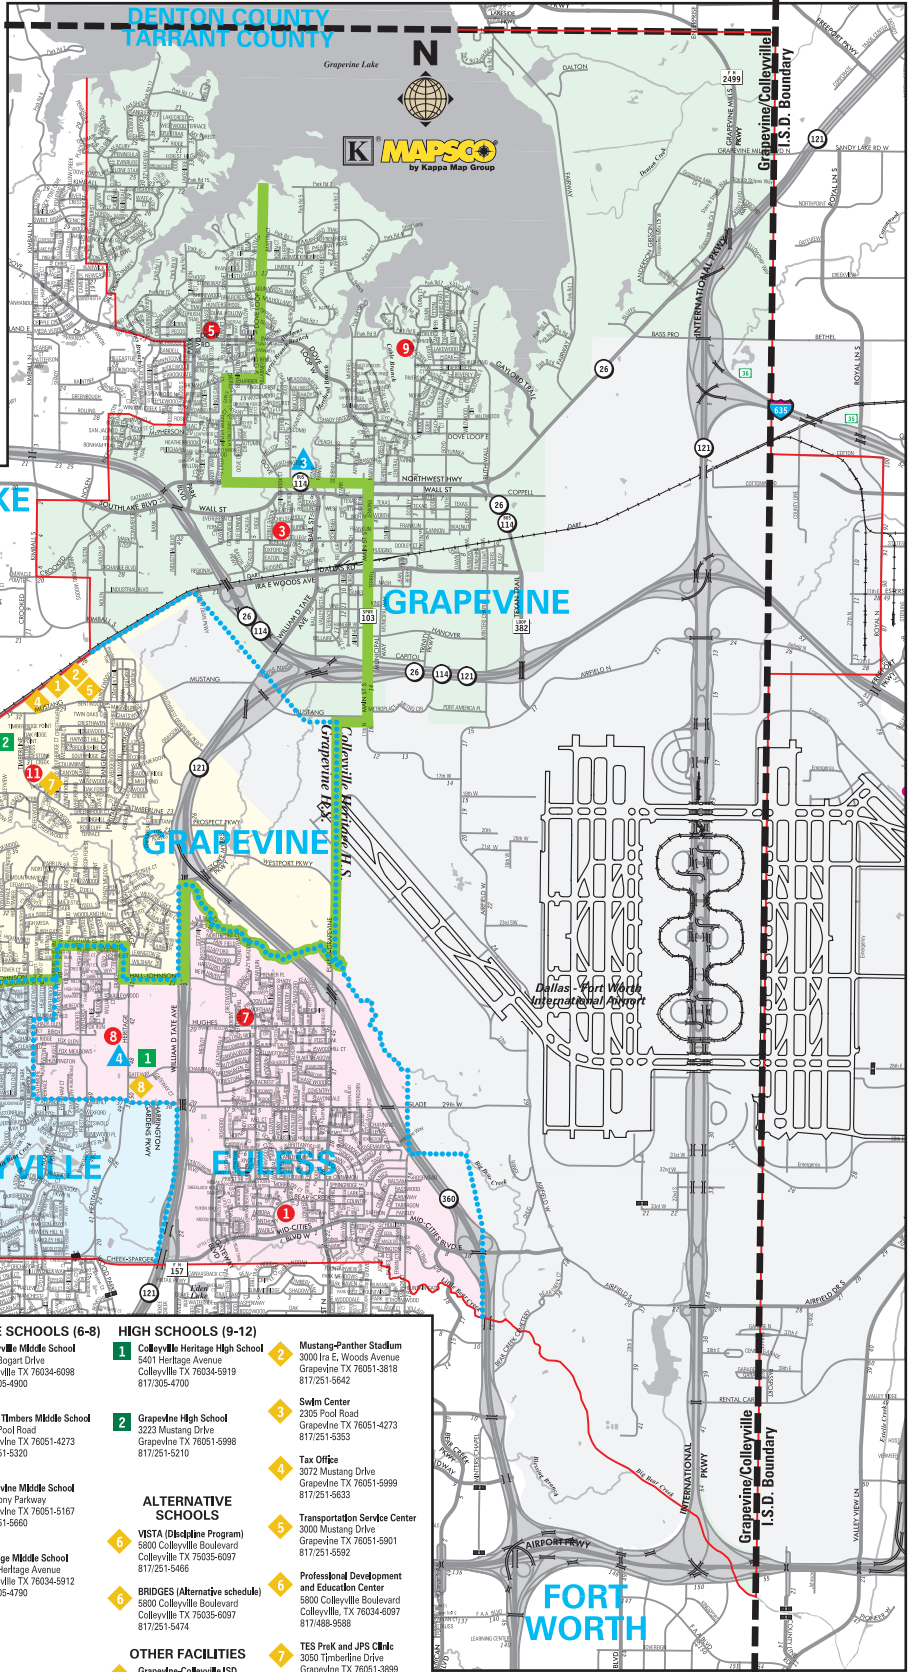

GRAPEVINE-COLLEYVILLE INDEPENDENT SCHOOL DISTRICT

LEGEND
LOCATION SYMBOLS

- Elementary Schools
- ▲ Middle Schools
- High Schools
- Other Facilities

ATTENDANCE BOUNDARIES

- ..... Middle Schools
- —— High Schools

SCALE: 1" = 6715'
© Kappa Map Group, LLC

GCISD
Secondary Schools
Attendance Areas

www.gcisd-k12.org

1 Bear Creek Elementary 401 Bear Creek Drive Euless TX 76039-2091 817/305-4860 2 Brandorf Elementary 691 Glass Road Colleyville TX 76034-3843 817/305-4920 3 Cannon Elementary 1300 West College Street Grapevine TX 76051-3595 817/251-6580 4 Colleyville Elementary 5911 Pleasant Run Road Colleyville TX 76034-6087 817/305-4940	5 Dove Elementary 1932 Dove Road Grapevine TX 76051-2799 817/251-5700 6 Glenshore Elementary 6500 Glenshore Drive Colleyville TX 76034-5688 817/251-5720 7 Grapevine Elementary 1801 Hall-Johnson Road Grapevine TX 76051-5705 817/251-5725 8 Heritage Elementary 4500 Heritage Avenue Grapevine TX 76051-5762 817/305-4820	9 Silver Lake Elementary 1301 North Dooley Street Grapevine TX 76051-2922 817/251-5750 10 O.C. Taylor Elementary 5300 Pool Road Colleyville TX 76034-5090 817/305-4870 11 Timberline Elementary 3220 Timberline Drive Grapevine TX 76051-3899 817/251-5770	MIDDLE SCHOOLS (6-8) 1 Colleyville Middle School 1100 Bogart Drive Colleyville TX 76034-6098 817/305-4900 2 Cross Timbers Middle School 2301 Pool Road Grapevine TX 76051-4273 817/251-5320 3 Grapevine Middle School 301 Pony Parkway Grapevine TX 76051-5167 817/251-5660 4 Heritage Middle School 5300 Heritage Avenue Colleyville TX 76034-5912 817/305-4790	HIGH SCHOOLS (9-12) 1 Colleyville Heritage High School 5401 Heritage Avenue Colleyville TX 76034-5919 817/305-4700 2 Grapevine High School 3223 Mustang Drive Grapevine TX 76051-5998 817/251-5210 3 Mustang-Panther Stadium 3000 Ira E. Woods Avenue Grapevine TX 76051-3818 817/251-5642 4 Swim Center 2303 Pool Road Grapevine TX 76051-4273 817/251-5333 5 Tax Office 3072 Mustang Drive Grapevine TX 76051-5999 817/251-5633 6 Transportation Service Center 3000 Mustang Drive Grapevine TX 76051-5901 817/251-5592 7 Professional Development and Education Center 5800 Colleyville Boulevard Colleyville TX 76034-6097 817/488-9588 8 TES PreK and JPS Clinic 3950 Timberline Drive Grapevine TX 76051-3899 817/251-5751 9 Early Childhood Development Center 5101 Heritage Avenue Colleyville TX 76034-5919 817/305-4890

2. **ALTERNATIVE SCHOOLS**
3. **1** VISTA (Bilingual Program)
   5800 Colleyville Boulevard
   Colleyville TX 76035-6097
   817/251-5465
4. **2** BRIDGES (Alternative schedule)
   5800 Colleyville Boulevard
   Colleyville TX 76035-6097
   817/251-5474
5. **OTHER FACILITIES**
6. **1** Grapevine-Colleyville ISD Administration Building and Technology Center
   3951 Ira E. Woods Avenue
   Grapevine TX 76051-3897
   817/488-9588
   Metro 817/481-5575