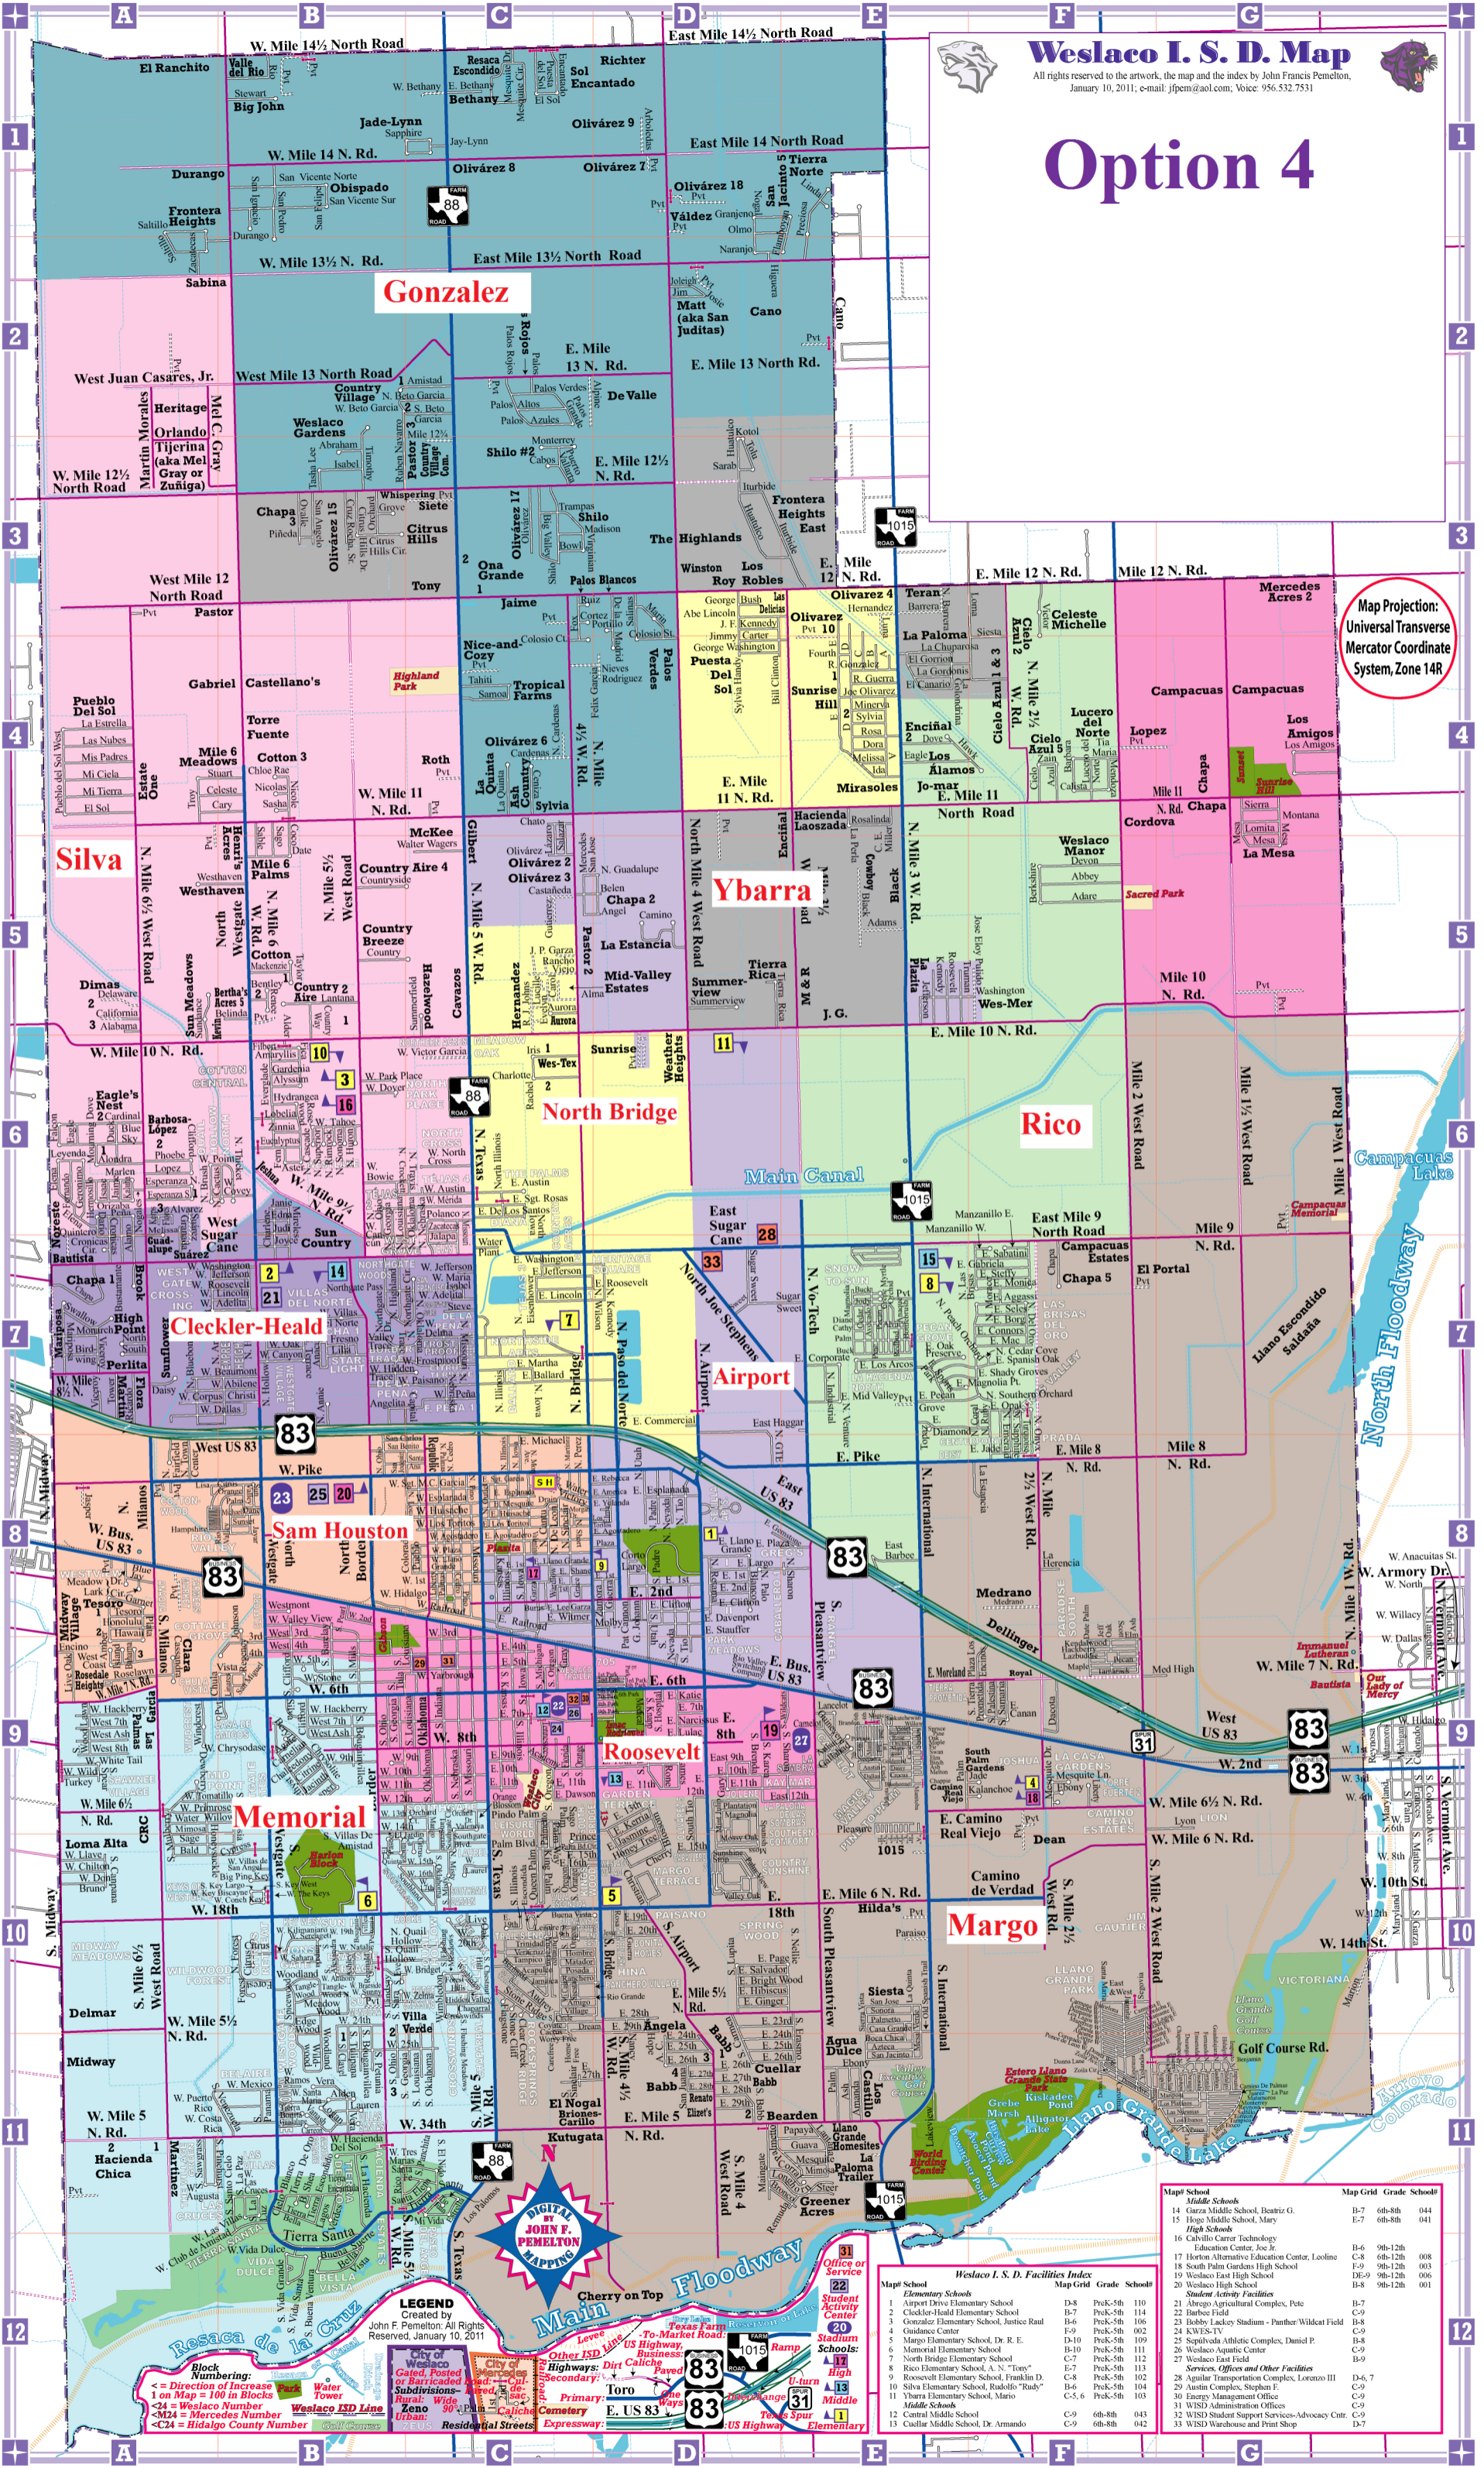

# Option 4

Map Projection:  
 Universal Transverse  
 Mercator Coordinate  
 System, Zone 14R

**Gonzalez**

**Silva**

**Ybarra**

**Rico**

**Cleckler-Head**

**Sam Houston**

**Memorial**

**Roosevelt**

**Margo**

**LEGEND**  
 Created by John F. Pemelton; All Rights Reserved, January 10, 2011

Block Numbering:  
 -> = Direction of Increase  
 1 on Map = 100 in Blocks  
 C# = Weslaco Number  
 M# = Mercedes Number  
 C#M = Hidalgo County Number

City of Weslaco  
 Gated, Posted or Restricted  
 Subdivisions  
 Rental: Wide  
 C#M = Mercedes Number  
 C#M = Hidalgo County Number

Other ISD Lines  
 Highways: US Highway  
 Business Paved  
 Other Paved  
 Secondary  
 Primary  
 Caliche  
 Expressway

US Highway  
 Texas Spur  
 Elementary

Stadium Schools  
 High  
 Middle  
 Elementary

Map# School	Elementary Schools	Map Grid	Grade Schools
1	Airport Elementary School	D-8	Pre-K-5th 110
2	Cleckler-Head Elementary School	B-7	Pre-K-5th 114
3	Gonzalez Elementary School, Justice Raul	B-6	Pre-K-5th 106
4	Guidance Center	F-9	Pre-K-5th 002
5	Margo Elementary School, Dr. R. E.	D-10	Pre-K-5th 109
6	Memorial Elementary School	B-10	Pre-K-5th 111
7	North Bridge Elementary School	C-7	Pre-K-5th 112
8	Rico Elementary School, A. N. "Tony"	E-7	Pre-K-5th 113
9	Roosevelt Elementary School, Franklin D.	C-8	Pre-K-5th 102
10	Silva Elementary School, Rudolfo "Rudy"	B-6	Pre-K-5th 104
11	Ybarra Elementary School, Mario	C-5, 6	Pre-K-5th 103
12	Chaparral Middle School	C-9	6th-8th 043
13	Cuellar Middle School, Dr. Armando	C-9	6th-8th 042