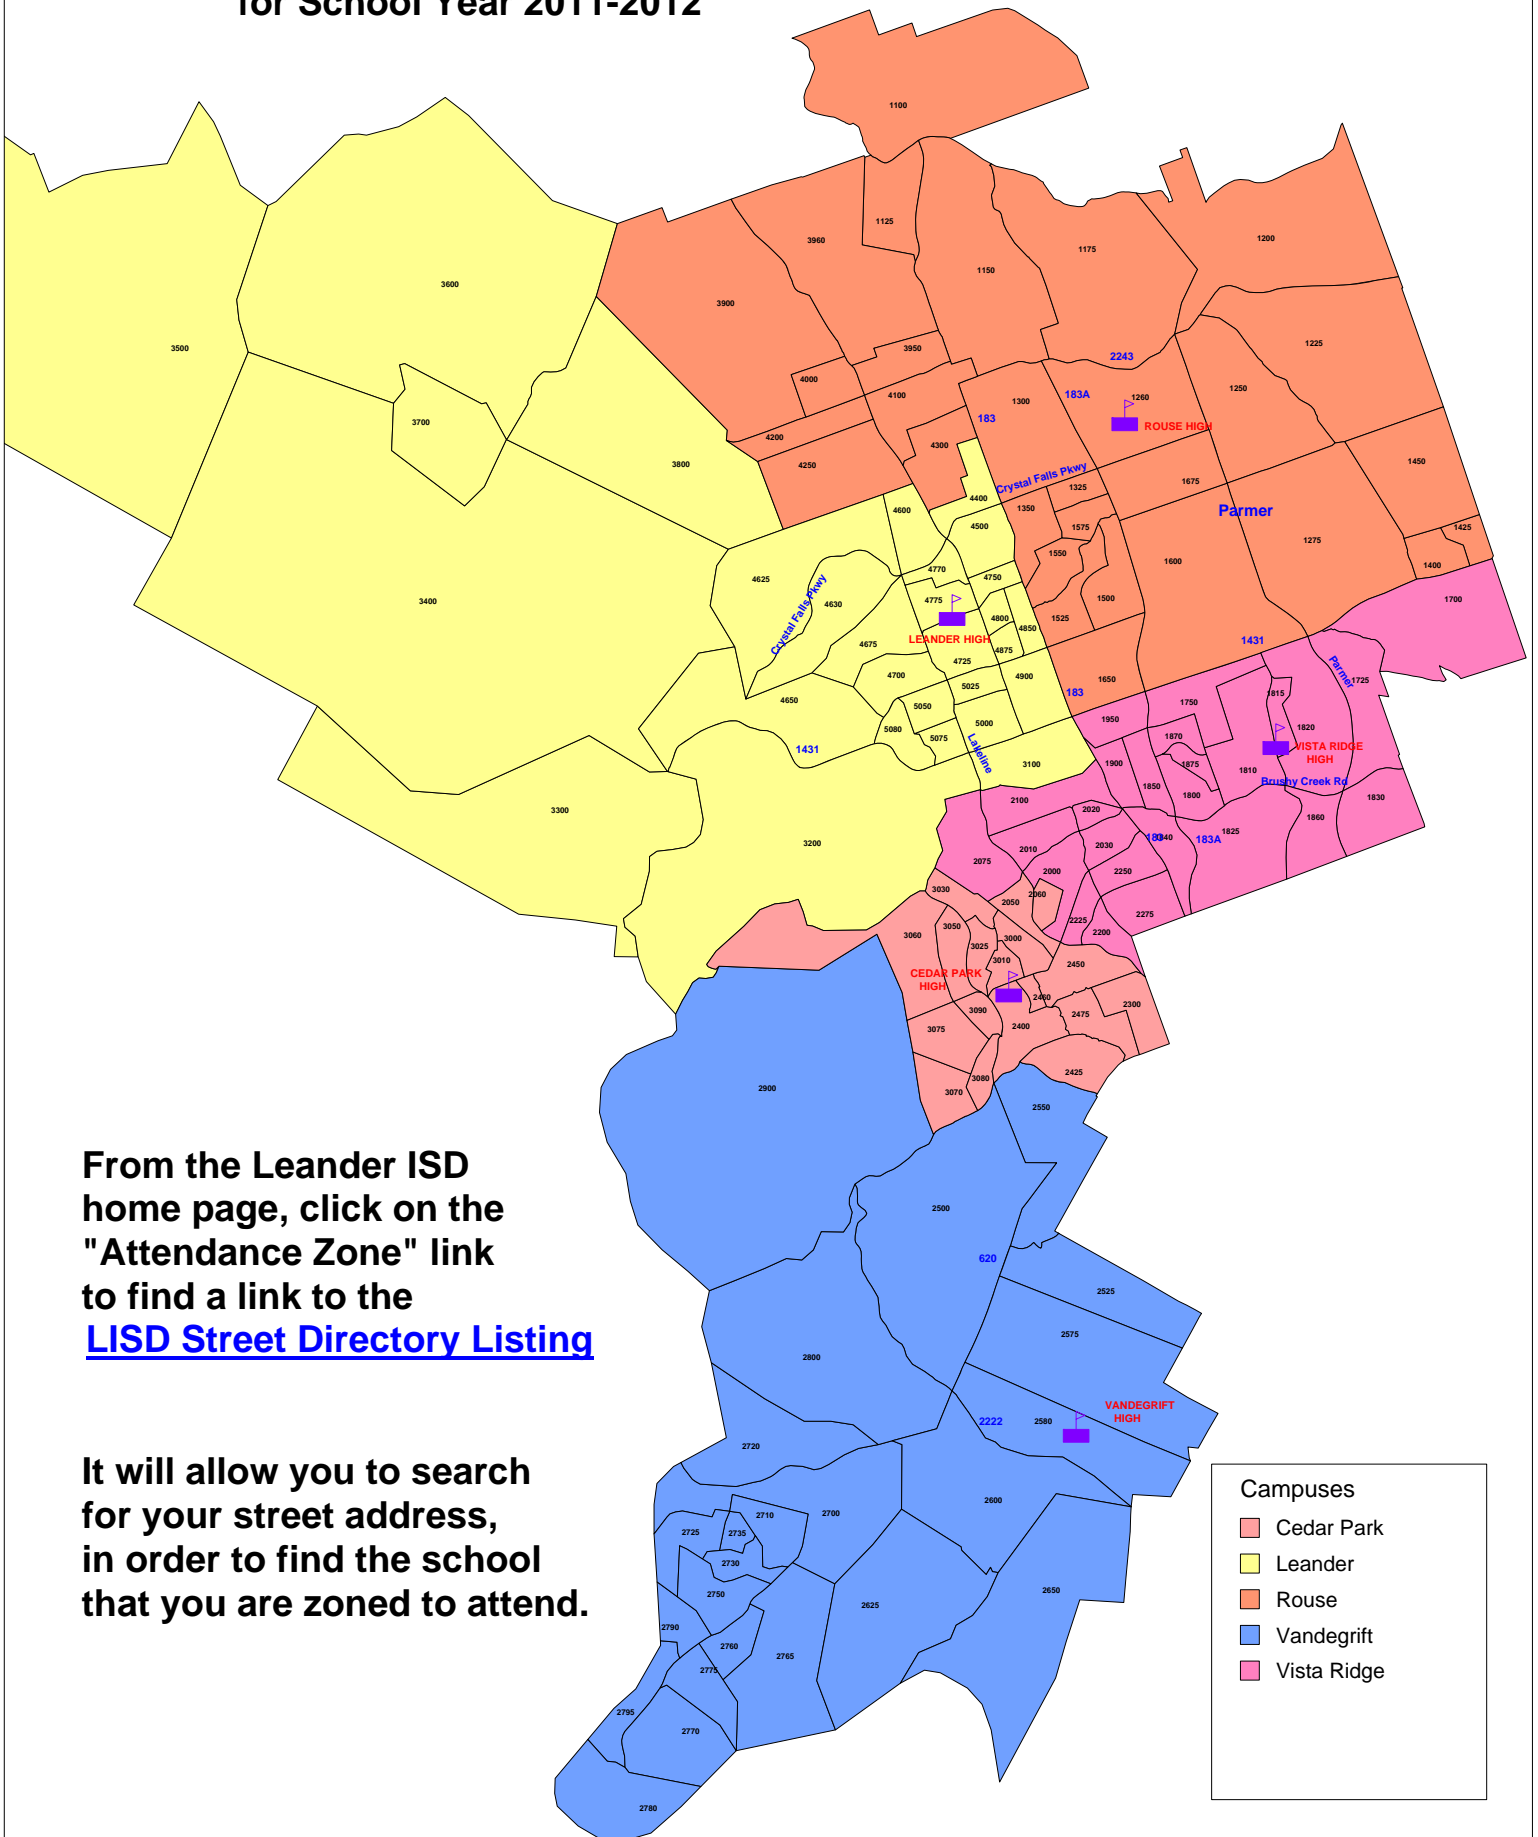

# Leander ISD High School Attendance Zones for School Year 2011-2012

From the Leander ISD home page, click on the "Attendance Zone" link to find a link to the [LISD Street Directory Listing](#)

It will allow you to search for your street address, in order to find the school that you are zoned to attend.

Campuses

- Cedar Park
- Leander
- Rouse
- Vandegrift
- Vista Ridge