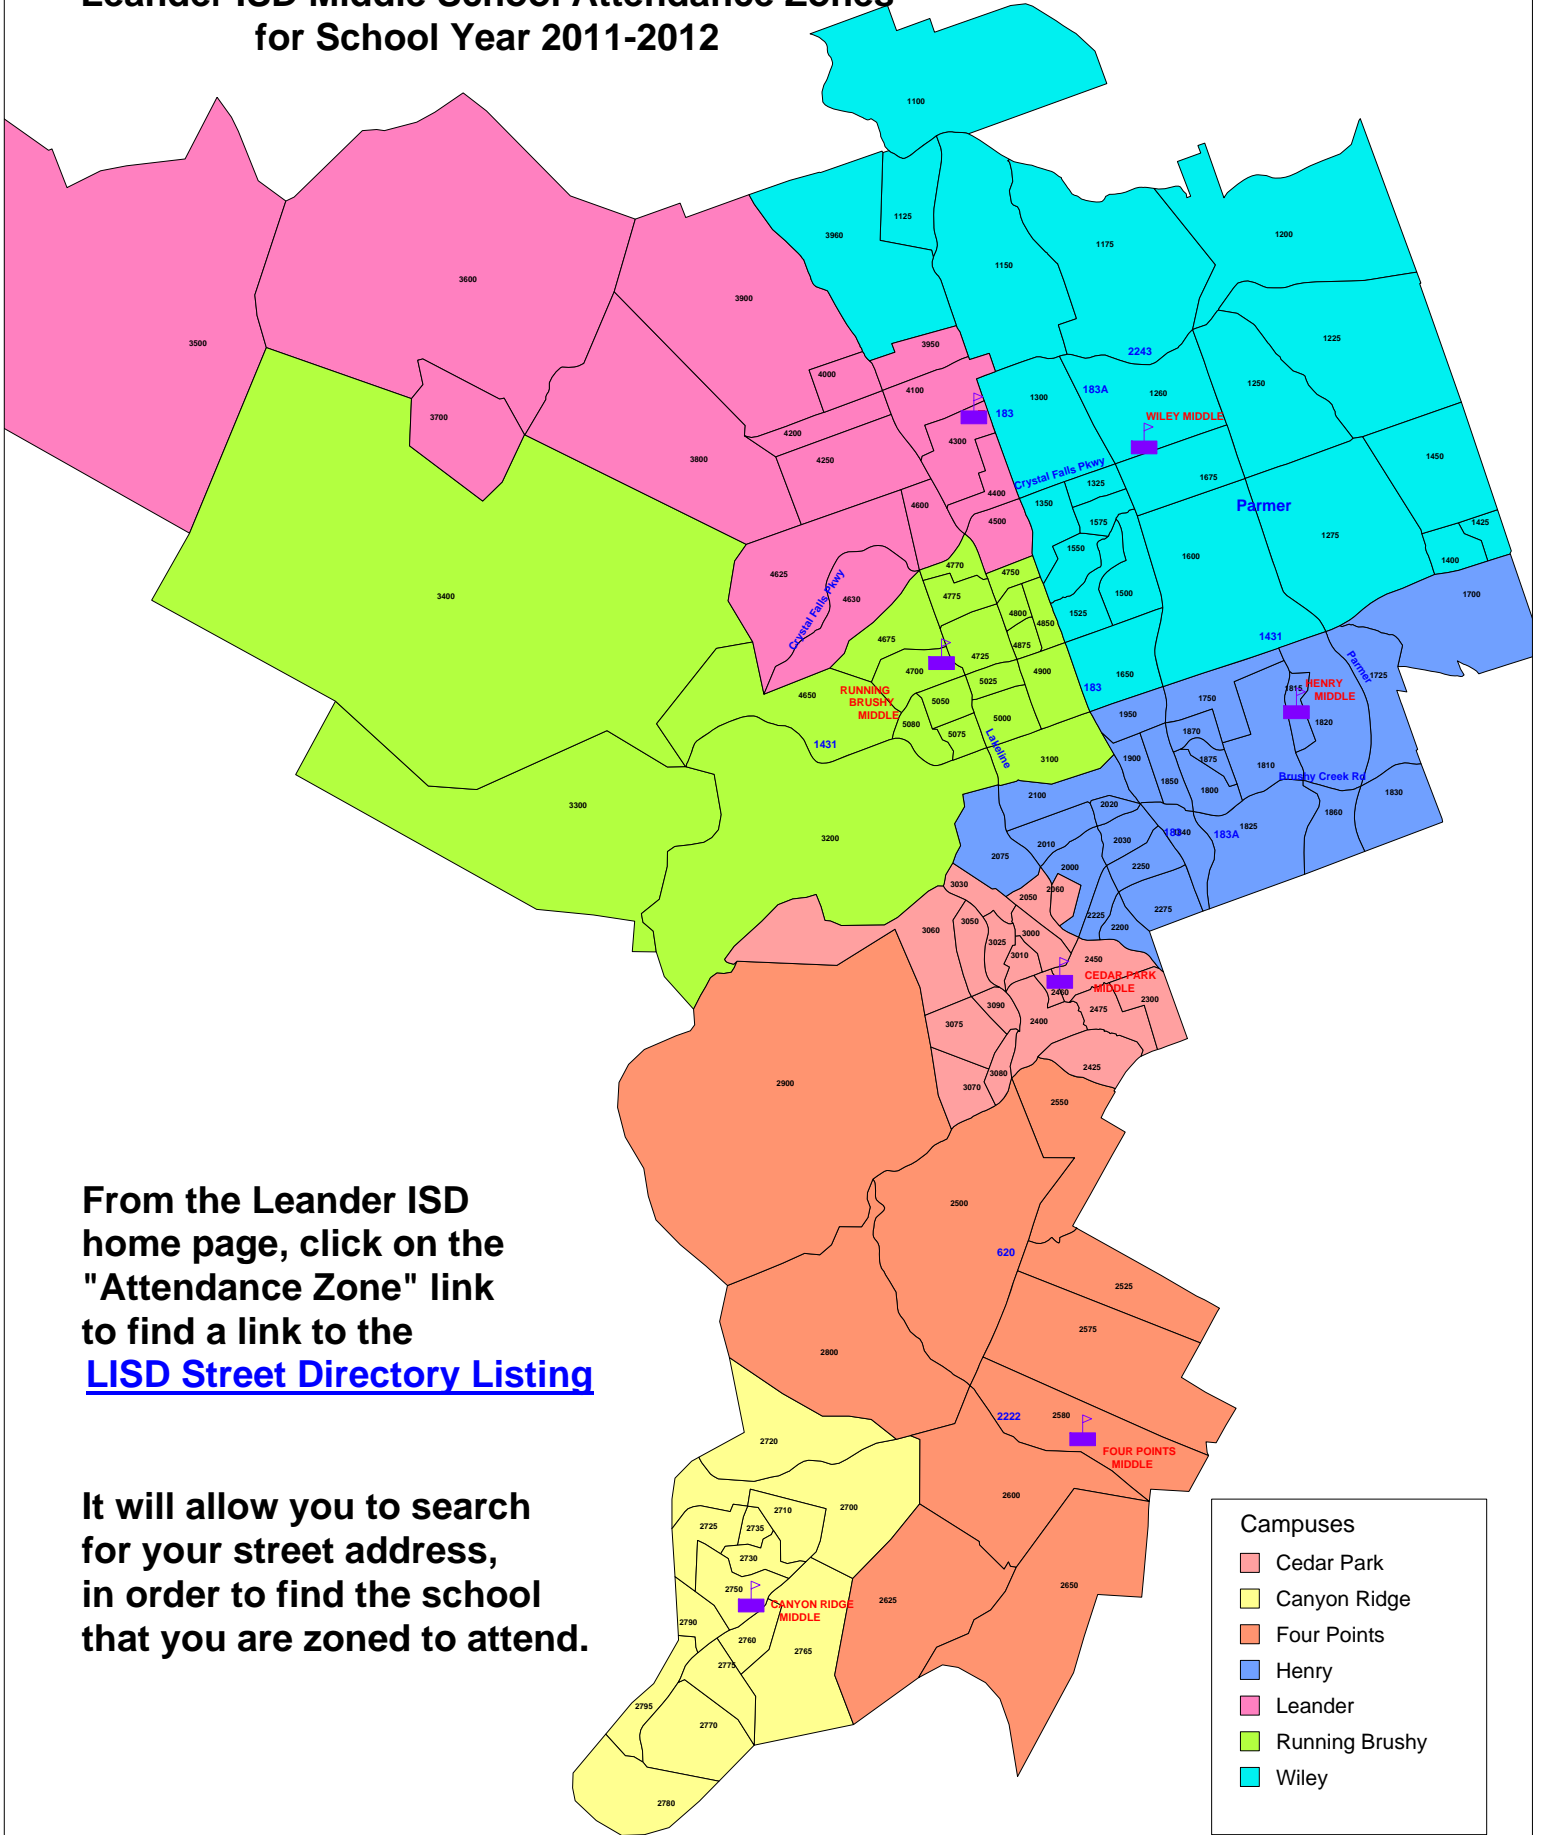

Leander ISD Middle School Attendance Zones for School Year 2011-2012

From the Leander ISD home page, click on the "Attendance Zone" link to find a link to the [LISD Street Directory Listing](#)

It will allow you to search for your street address, in order to find the school that you are zoned to attend.

Campuses	
	Cedar Park
	Canyon Ridge
	Four Points
	Henry
	Leander
	Running Brushy
	Wiley